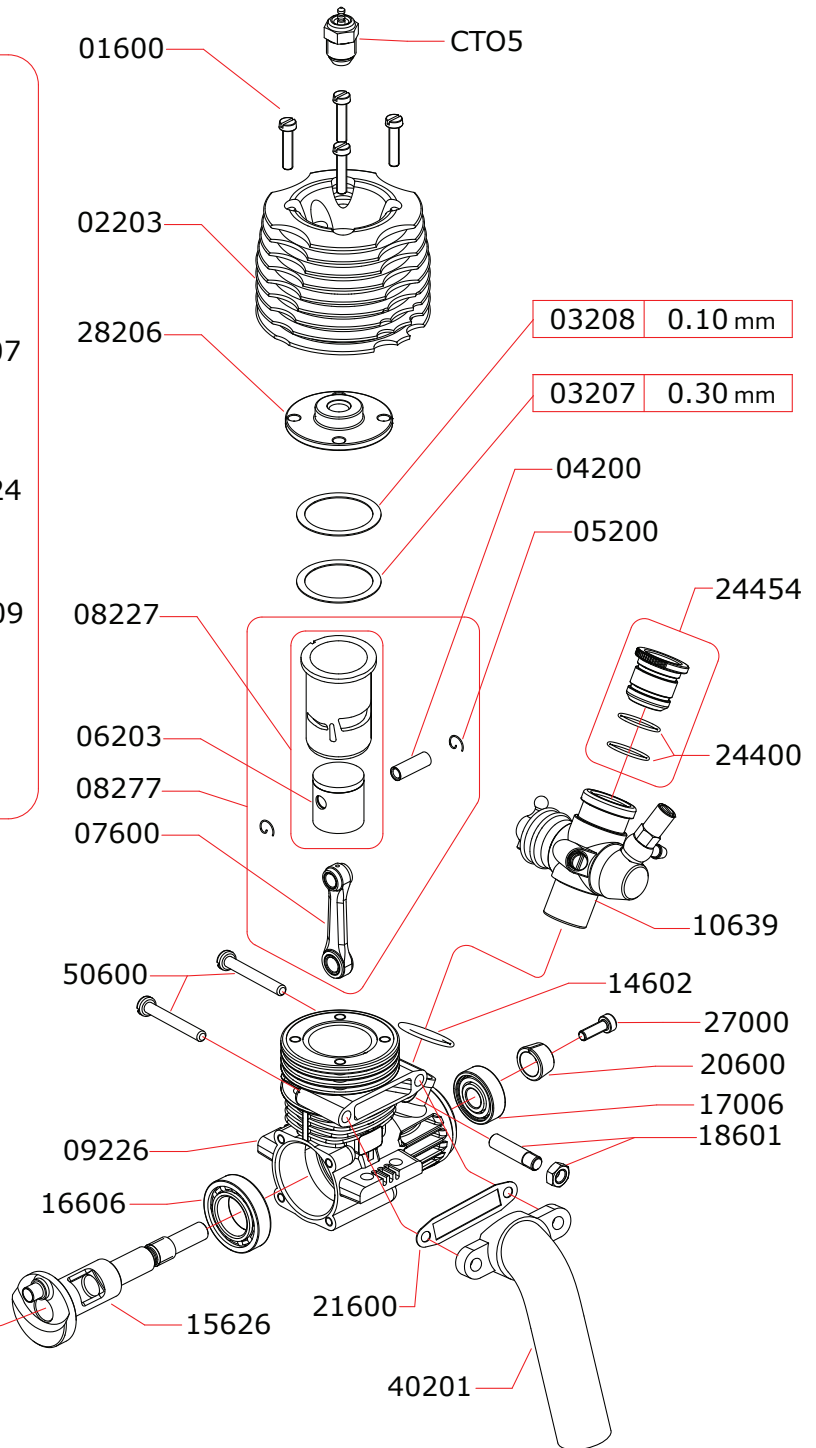

EXPLODED VIEW

BK15SL3

NOVAROSSİ WORLD S.r.l.

Via Europa, 20/A - 25040 Monticelli Brusati (BS) - ITALIA

web: www.novarossi.it | e-mail: info@novarossi.it

Tel. +39 030/6850316 | Fax: +39 030/6850314

I disegni sono puramente indicativi / Drawings are just indicative.

CARBURETTOR CODE: 10639

Pipes Recommended

•51600

Data l'ultima modifica:
Date of last modification:

12-09-2017