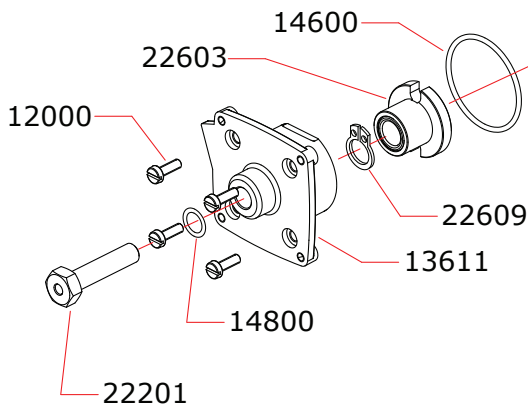

EXPLODED VIEW

BK15SL3

NOVAROSSİ WORLD S.r.l.

Via Europa, 20/A - 25040 Monticelli Brusati (BS) - ITALIA

web: www.novarossi.it | e-mail: info@novarossi.it

Tel. +39 030/6850316 | Fax: +39 030/6850314

I disegni sono puramente indicativi / Drawings are just indicative.

CARBURETTOR CODE: 10639

Pipes Recommended

•51600

Data l'ultima modifica:
Date of last modification:

28-05-2015