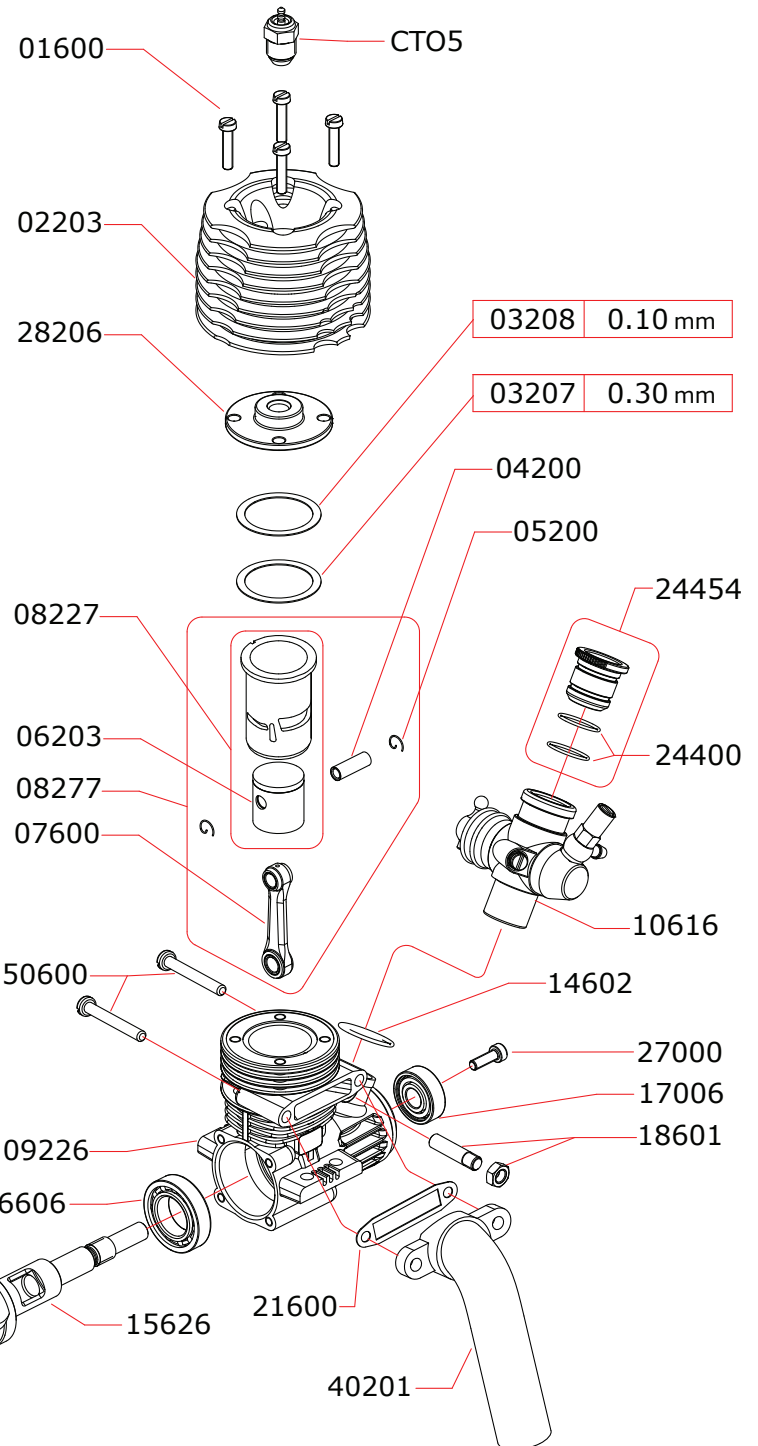

EXPLODED VIEW

BK15SL3

NOVAROSSİ WORLD S.r.l.

Via Europa, 20/A - 25040 Monticelli Brusati (BS) - ITALIA

web: www.novarossi.it | e-mail: info@novarossi.it

Tel. +39 030/6850316 | Fax: +39 030/6850314

I disegni sono puramente indicativi / Drawings are just indicative.

CARBURETOR CODE: 10616

Pipes Recommended

•51600

Data l'ultima modifica:
Date of last modification:

12-03-2019