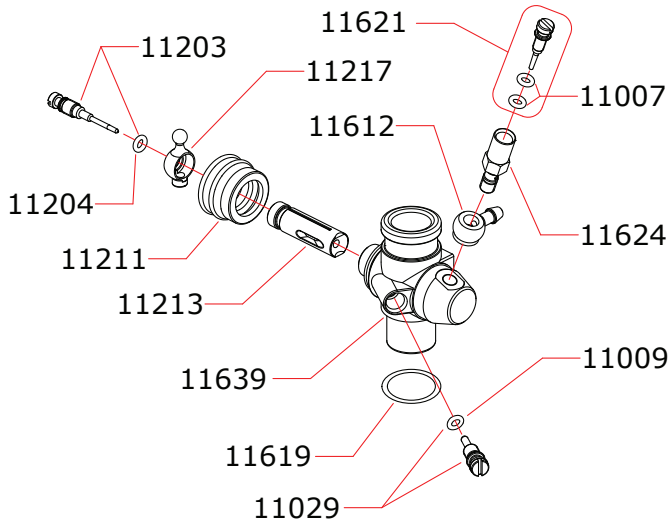

EXPLODED VIEW

BK15SL3

NOVAROSSİ WORLD S.r.l.

Via Europa, 20/A - 25040 Monticelli Brusati (BS) - ITALIA

web: www.novarossi.it | e-mail: info@novarossi.it

Tel. +39 030/6850316 | Fax: +39 030/6850314

I disegni sono puramente indicativi / Drawings are just indicative.

CARBURETTOR CODE: 10639

Pipes Recommended

•51600

Data l'ultima modifica:
Date of last modification:

12-09-2017