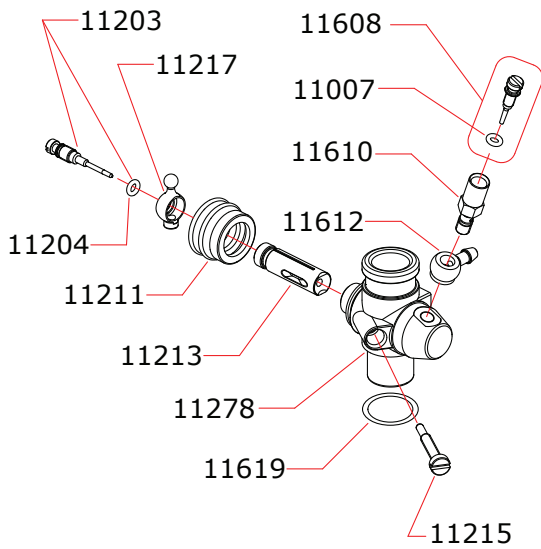

EXPLODED VIEW

BK15SL3

NOVAROSSİ WORLD S.r.l.

Via Europa, 20/A - 25040 Monticelli Brusati (BS) - ITALIA

web: www.novarossi.it | e-mail: info@novarossi.it

Tel. +39 030/6850316 | Fax: +39 030/6850314

I disegni sono puramente indicativi / Drawings are just indicative.

CARBURETOR CODE: 10616

Pipes Recommended

•51600

Data l'ultima modifica:
Date of last modification:

12-03-2019