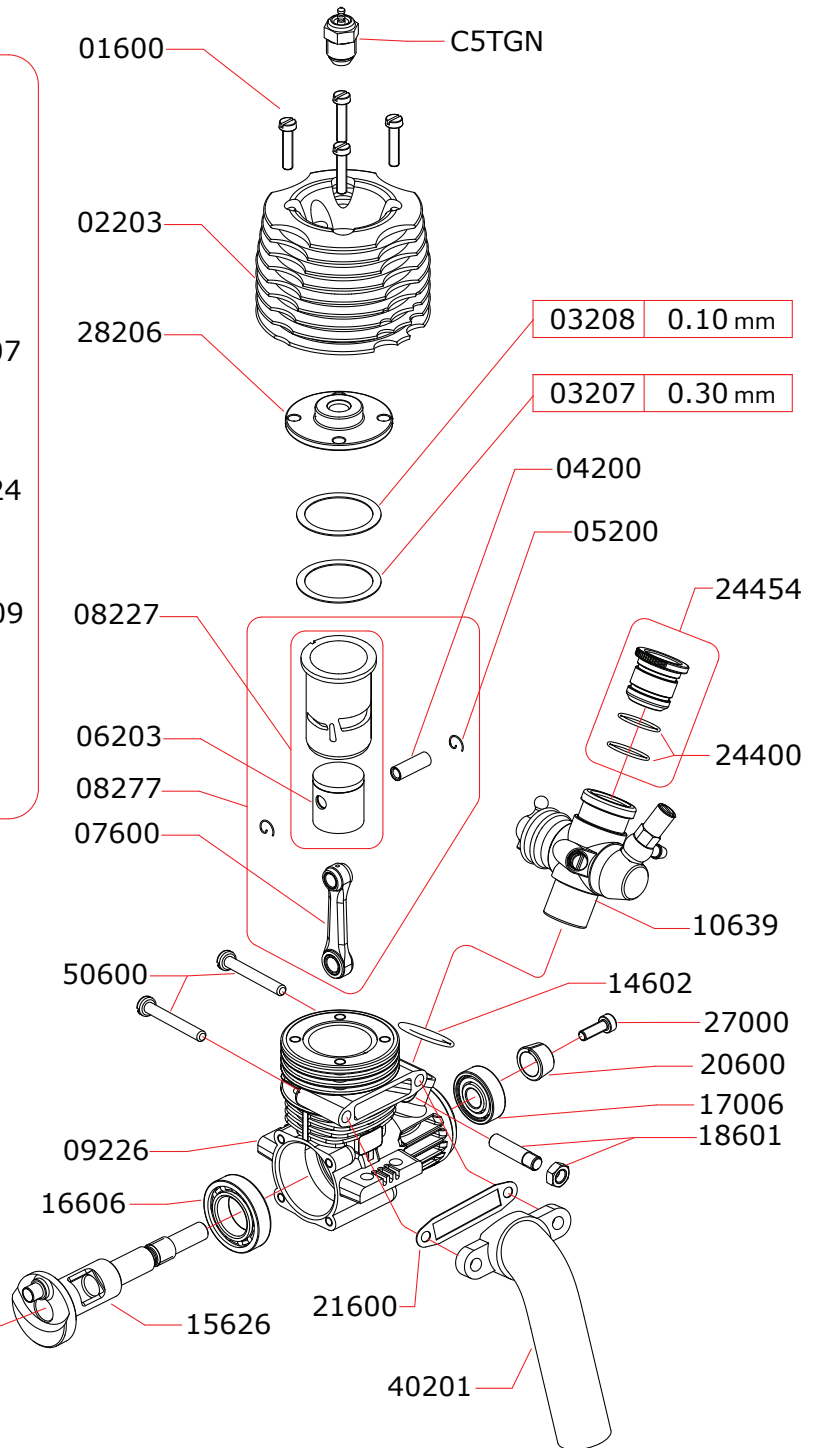

EXPLODED VIEW

BK15SL3

NOVAROSSİ WORLD S.r.l.

Via Europa, 20/A - 25040 Monticelli Brusati (BS) - ITALIA

web: www.novarossi.it | e-mail: info@novarossi.it

Tel. +39 030/6850316 | Fax: +39 030/6850314

I disegni sono puramente indicativi / Drawings are just indicative.

CARBURETTOR CODE: 10639

Pipes Recommended

•51600

Data l'ultima modifica:
Date of last modification:

28-05-2015