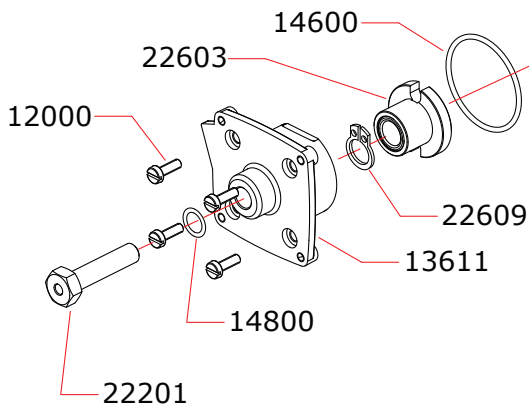

EXPLODED VIEW

BK15SL3

NOVAROSSİ WORLD S.r.l.

Via Europa, 20/A - 25040 Monticelli Brusati (BS) - ITALIA

web: www.novarossi.it | e-mail: info@novarossi.it

Tel. +39 030/6850316 | Fax: +39 030/6850314

I disegni sono puramente indicativi / Drawings are just indicative.

CARBURETTOR CODE: 10639

Pipes Recommended

•51600

Data l'ultima modifica:
Date of last modification:

12-09-2017