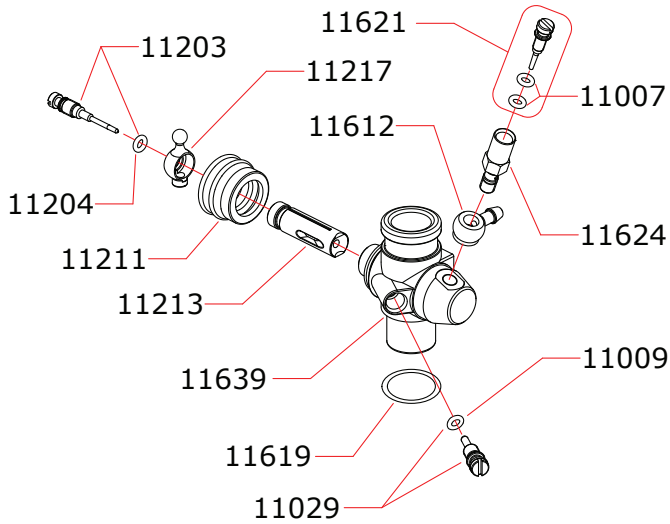

EXPLODED VIEW

BK15SL3

NOVAROSSİ WORLD S.r.l.

Via Europa, 20/A - 25040 Monticelli Brusati (BS) - ITALIA

web: www.novarossi.it | e-mail: info@novarossi.it

Tel. +39 030/6850316 | Fax: +39 030/6850314

I disegni sono puramente indicativi / Drawings are just indicative.

CARBURETTOR CODE: 10639

Pipes Recommended

•51600

Data l'ultima modifica:
Date of last modification:

28-05-2015