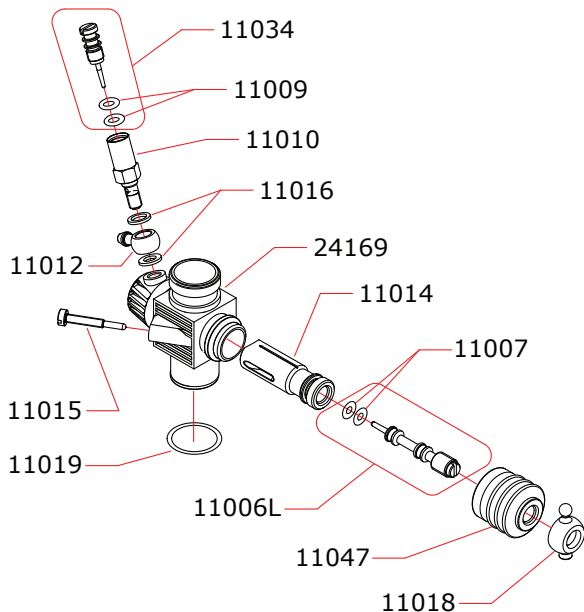

CARBURETTOR

CODE: 24069

Optional		
	03012	0.15 mm
	03014	0.25 mm

Data ultima modifica: **30-01-2017**
Date of last modification:

Pipes Recommended

	51016 (EFRA 9901)	With ring, 3 chambers stronger walls
	51018 (EFRA 2084)	With ring, 3 chambers

Manifolds Recommended

	41021	Short, 2 rings