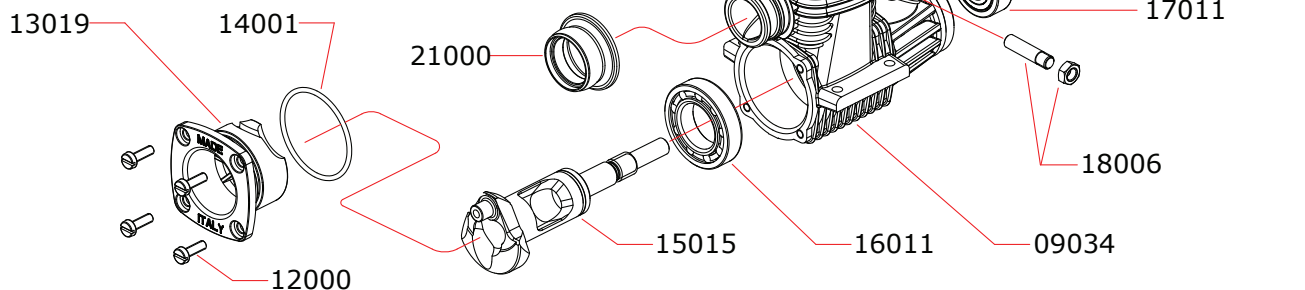

## CARBURETTOR

### CODE: 24069

Optional		
	03012	0.15 mm
	03014	0.25 mm

Data ultima modifica: **17-10-2017**  
 Date of last modification:

#### Pipes Recommended

	51016 (EFRA 9901)	With ring, 3 chambers stronger walls
	51018 (EFRA 2084)	With ring, 3 chambers

#### Manifolds Recommended

	41021	Short, 2 rings