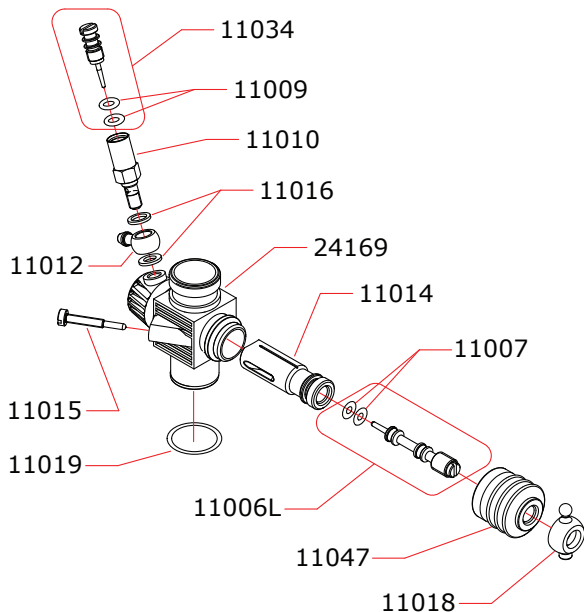

## CARBURETTOR

### CODE: 24069

Optional		
	03012	0.15 mm
	03014	0.25 mm

Data ultima modifica: **17-10-2017**  
 Date of last modification:

#### Pipes Recommended

	51016 (EFRA 9901)	With ring, 3 chambers stronger walls
	51018 (EFRA 2084)	With ring, 3 chambers

#### Manifolds Recommended

	41021	Short, 2 rings