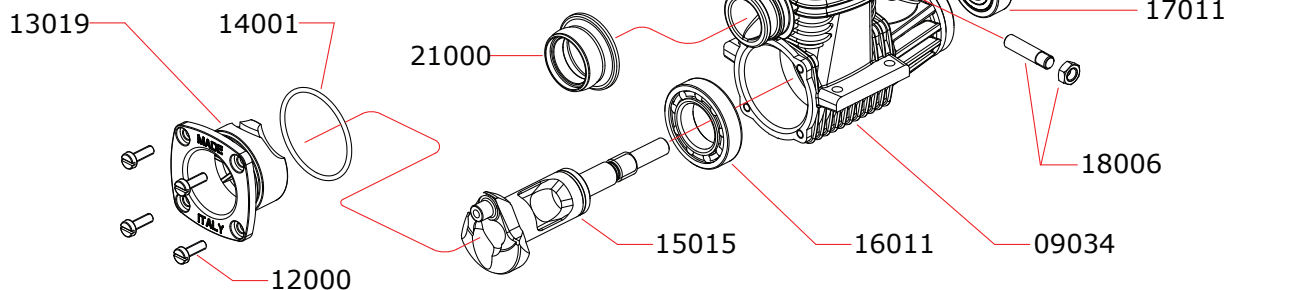

CARBURETTOR

CODE: 24069

Optional		
	03012	0.15 mm
	03014	0.25 mm

Data ultima modifica: **30-01-2017**
Date of last modification:

Pipes Recommended

	51016 (EFRA 9901)	With ring, 3 chambers stronger walls
	51018 (EFRA 2084)	With ring, 3 chambers

Manifolds Recommended

	41021	Short, 2 rings