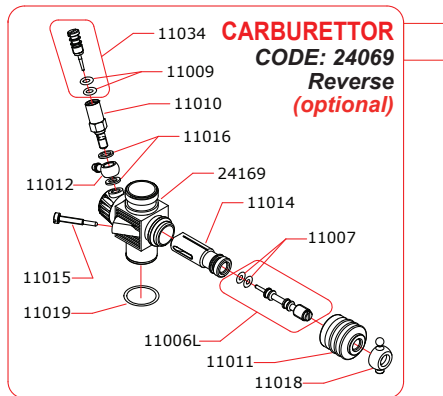

## CLIO.P5

**NOVAROSSO WORLD S.r.l.**

Via Europa, 20/A - 25040 Monticelli Brusati (BS) - ITALIA  
 web: www.novarossi.it | e-mail: info@novarossi.it  
 Tel. +39 030/6850316 | Fax: +39 030/6850314

I disegni sono puramente indicativi / Drawings are just indicative.

**Pipes Recommended**

	51006 (EFRA 9901)	With ring, 3 chambers
	51016 (EFRA 9901)	With ring, 3 chambers stronger walls
	51017 (EFRA 9853)	With ring, 2 chambers stronger walls

**Manifolds Recommended**

	41021	Short, 2 rings
	41029	Compact short, 2 rings for Mugen cars
	41030	Compact long, 2 rings for Mugen cars