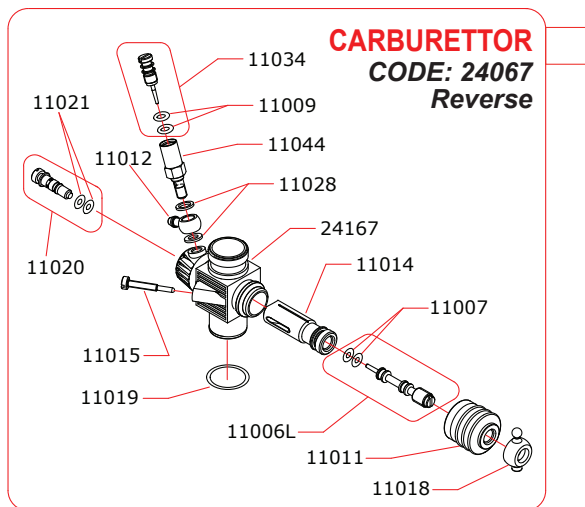

## CLIO.P5

**NOVAROSSO WORLD S.r.l.**

Via Europa, 20/A - 25040 Monticelli Brusati (BS) - ITALIA  
 web: www.novarossi.it | e-mail: info@novarossi.it  
 Tel. +39 030/6850316 | Fax: +39 030/6850314

I disegni sono puramente indicativi / Drawings are just indicative.

**Pipes Recommended**

	51006 (EFRA 9901)	With ring, 3 chambers
	51016 (EFRA 9901)	With ring, 3 chambers stronger walls
	51017 (EFRA 9853)	With ring, 2 chambers stronger walls

**Manifolds Recommended**

	41021	Short, 2 rings
	41029	Compact short, 2 rings for Mugen cars
	41030	Compact long, 2 rings for Mugen cars