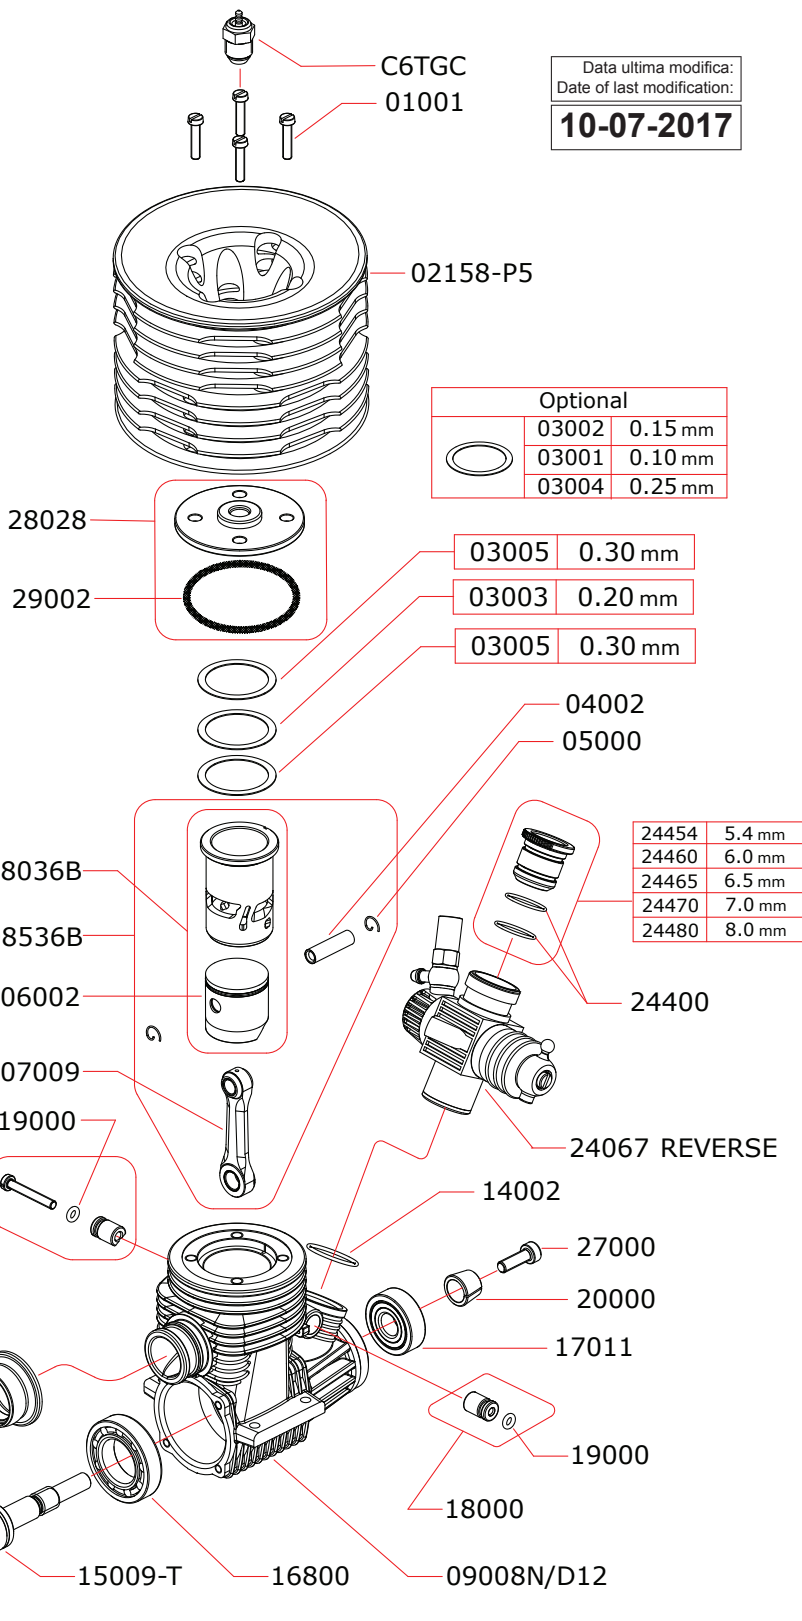

# EXPLODED VIEW

## CLIO.P5

**NOVAROSSO WORLD S.r.l.**

Via Europa, 20/A - 25040 Monticelli Brusati (BS) - ITALIA  
 web: www.novarossi.it | e-mail: info@novarossi.it  
 Tel. +39 030/6850316 | Fax: +39 030/6850314

I disegni sono puramente indicativi / Drawings are just indicative.

**Pipes Recommended**

	51006 (EFRA 9901)	With ring, 3 chambers
	51016 (EFRA 9901)	With ring, 3 chambers stronger walls
	51017 (EFRA 9853)	With ring, 2 chambers stronger walls

**Manifolds Recommended**

	41021	Short, 2 rings
	41029	Compact short, 2 rings for Mugen cars
	41030	Compact long, 2 rings for Mugen cars