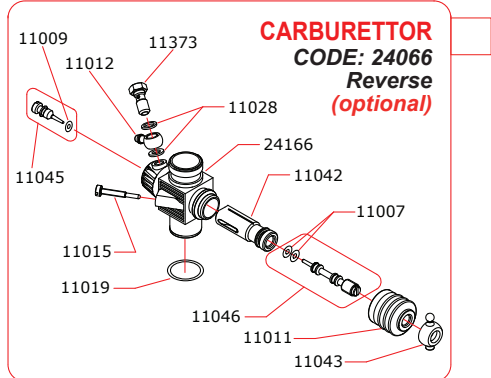

## CLIO.P5

**NOVAROSSO WORLD S.r.l.**

Via Europa, 20/A - 25040 Monticelli Brusati (BS) - ITALIA  
 web: www.novarossi.it | e-mail: info@novarossi.it  
 Tel. +39 030/6850316 | Fax: +39 030/6850314

I disegni sono puramente indicativi / Drawings are just indicative.

**Pipes Recommended**

	51006 (EFRA 9901)	With ring, 3 chambers
	51016 (EFRA 9901)	With ring, 3 chambers stronger walls
	51017 (EFRA 9853)	With ring, 2 chambers stronger walls

**Manifolds Recommended**

	41021	Short, 2 rings
	41029	Compact short, 2 rings for Mugen cars
	41030	Compact long, 2 rings for Mugen cars