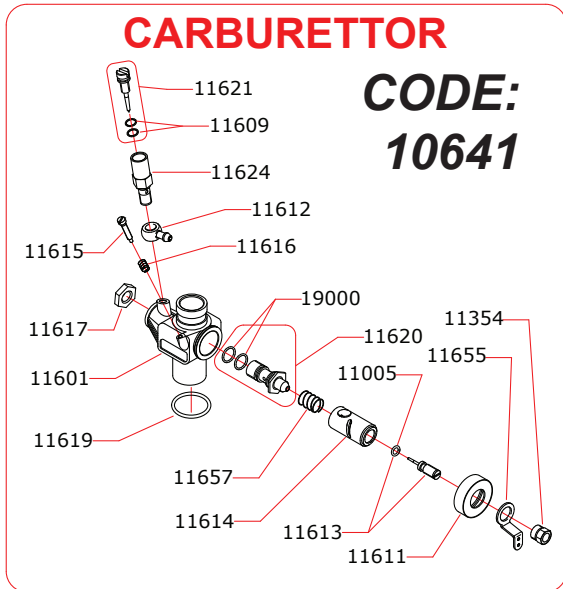

EXPLODED VIEW

CX15MB

NOVAROSSO WORLD S.r.l.

Via Europa, 20/A - 25040 Monticelli Brusati (BS) - ITALIA

web: www.novarossi.it | e-mail: info@novarossi.it

Tel. +39 030/6850316 | Fax: +39 030/6850314

I disegni sono puramente indicativi / Drawings are just indicative.

Data l'ultima modifica:
Date of last modification:

12-09-2017

Pipes Recommended

	51602	No ring, 2 chambers
	51603	No ring, 2 chambers bigger volumes