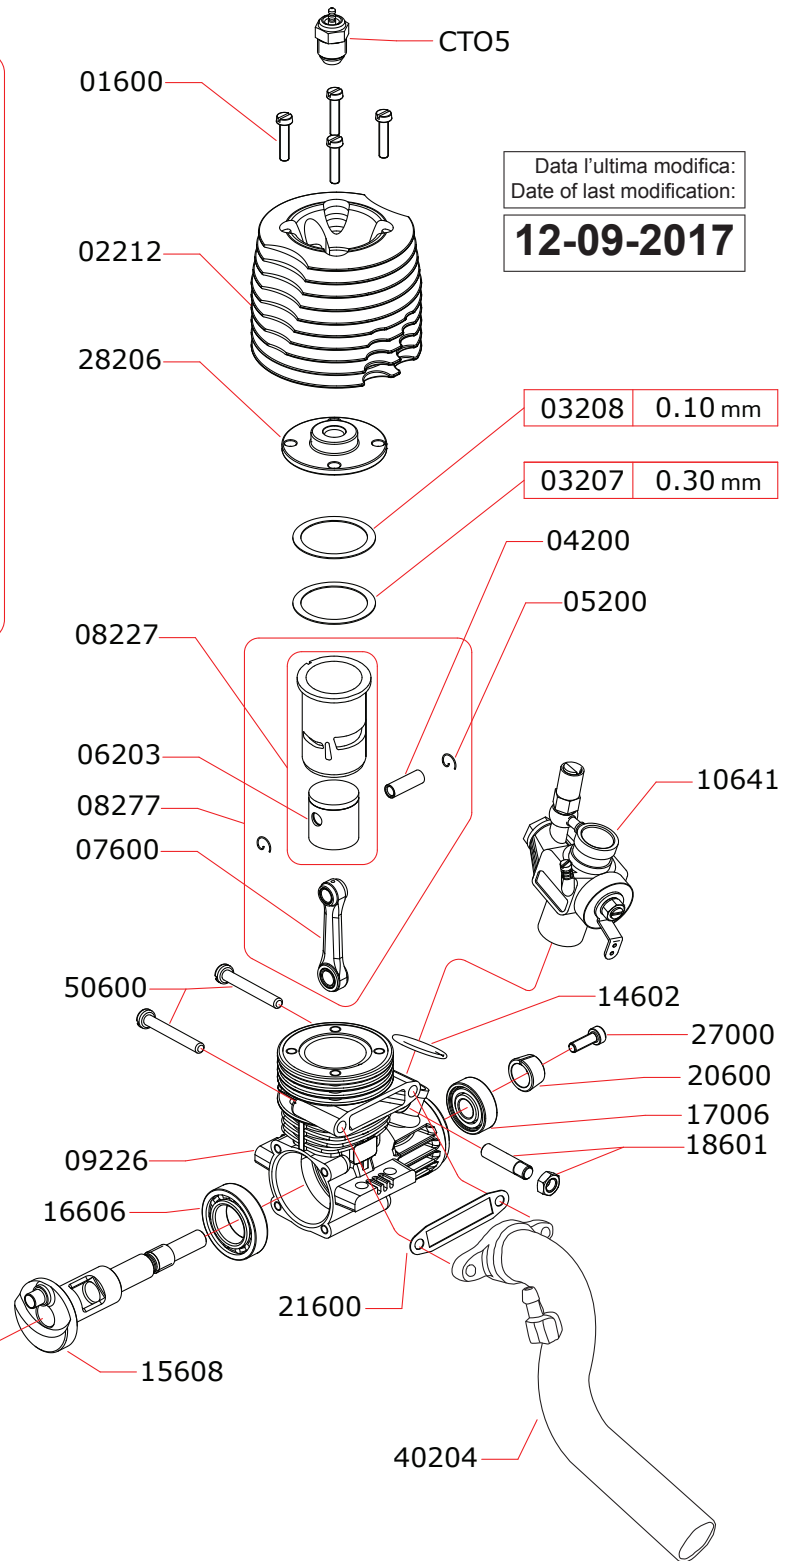

EXPLODED VIEW

CX15MB

NOVAROSSO WORLD S.r.l.

Via Europa, 20/A - 25040 Monticelli Brusati (BS) - ITALIA

web: www.novarossi.it | e-mail: info@novarossi.it

Tel. +39 030/6850316 | Fax: +39 030/6850314

I disegni sono puramente indicativi / Drawings are just indicative.

Data l'ultima modifica:
Date of last modification:

12-09-2017

Pipes Recommended

	51602	No ring, 2 chambers
	51603	No ring, 2 chambers bigger volumes