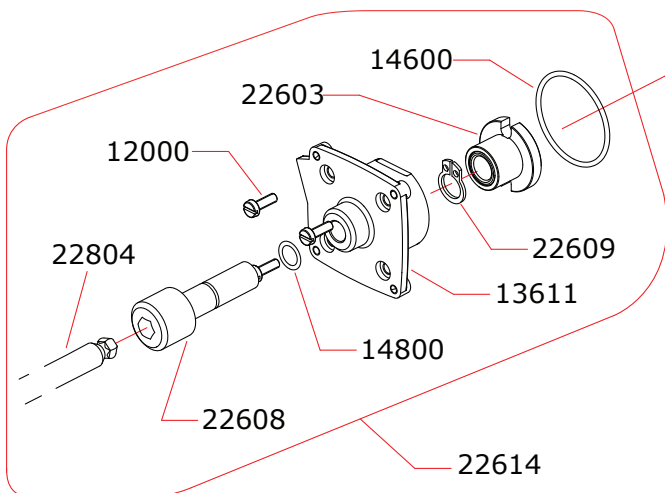

EXPLODED VIEW

CX15MB

NOVAROSSO WORLD S.r.l.

Via Europa, 20/A - 25040 Monticelli Brusati (BS) - ITALIA

web: www.novarossi.it | e-mail: info@novarossi.it

Tel. +39 030/6850316 | Fax: +39 030/6850314

I disegni sono puramente indicativi / Drawings are just indicative.

Data l'ultima modifica:
Date of last modification:

12-09-2017

Pipes Recommended

	51602	No ring, 2 chambers
	51603	No ring, 2 chambers bigger volumes