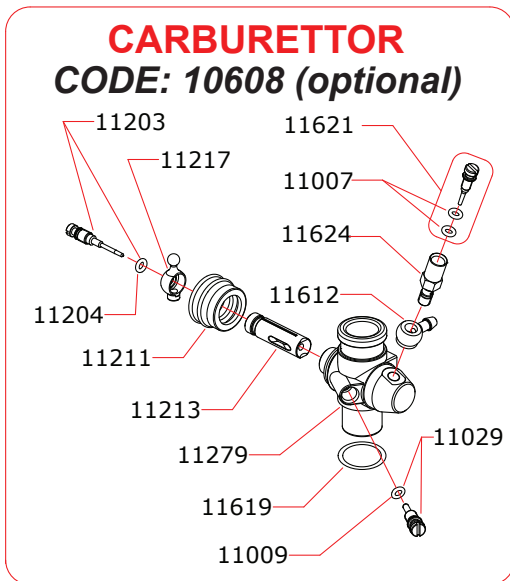

EXPLODED VIEW

CX15MB

NOVAROSSO WORLD S.r.l.

Via Europa, 20/A - 25040 Monticelli Brusati (BS) - ITALIA

web: www.novarossi.it | e-mail: info@novarossi.it

Tel. +39 030/6850316 | Fax: +39 030/6850314

I disegni sono puramente indicativi / Drawings are just indicative.

Data l'ultima modifica:
Date of last modification:

12-09-2017

Pipes Recommended

	51602	No ring, 2 chambers
	51603	No ring, 2 chambers bigger volumes