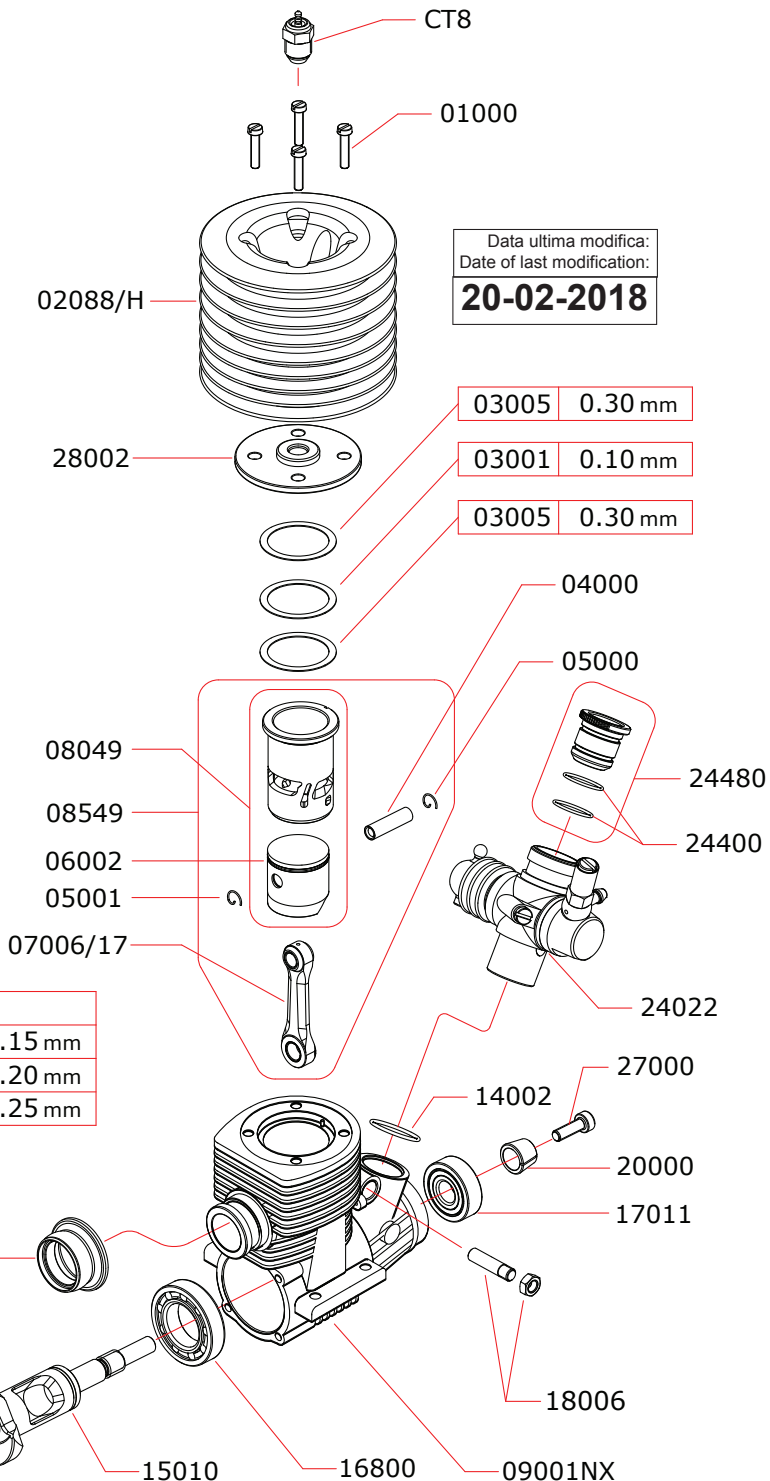

EXPLODED VIEW

HARDITO

NOVAROSSO WORLD S.r.l.

Via Europa, 20/A - 25040 Monticelli Brusati (BS) - ITALIA

web: www.novarossi.it | e-mail: info@novarossi.it

Tel. +39 030/6850316 | Fax: +39 030/6850314

I disegni sono puramente indicativi / Drawings are just indicative.

CARBURETTOR

CODE: 24022

Data ultima modifica:
Date of last modification:
20-02-2018

	24485	8.5 mm
--	-------	--------

Optional		
	03002	0.15 mm
	03003	0.20 mm
	03004	0.25 mm

Pipes Recommended

	51009 (EFRA 2006)	With ring, 3 chambers
	51010 (EFRA 2015)	With ring, 3 chambers
	51011 (EFRA 2052)	With ring, 3 chambers

Manifolds Recommended

	41016	Conical medium, 2 rings