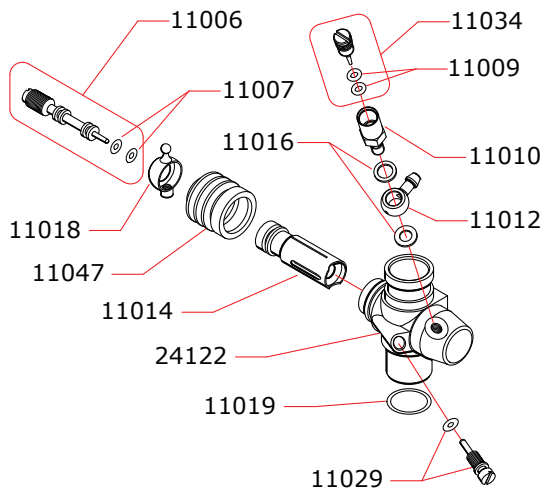

EXPLODED VIEW

HARDITO

NOVAROSSO WORLD S.r.l.

Via Europa, 20/A - 25040 Monticelli Brusati (BS) - ITALIA

web: www.novarossi.it | e-mail: info@novarossi.it

Tel. +39 030/6850316 | Fax: +39 030/6850314

I disegni sono puramente indicativi / Drawings are just indicative.

CARBURETTOR

CODE: 24022

Data ultima modifica:
Date of last modification:
20-02-2018

	24485	8.5 mm
--	-------	--------

Optional		
	03002	0.15 mm
	03003	0.20 mm
	03004	0.25 mm

Pipes Recommended

	51009 (EFRA 2006)	With ring, 3 chambers
	51010 (EFRA 2015)	With ring, 3 chambers
	51011 (EFRA 2052)	With ring, 3 chambers

Manifolds Recommended

	41016	Conical medium, 2 rings