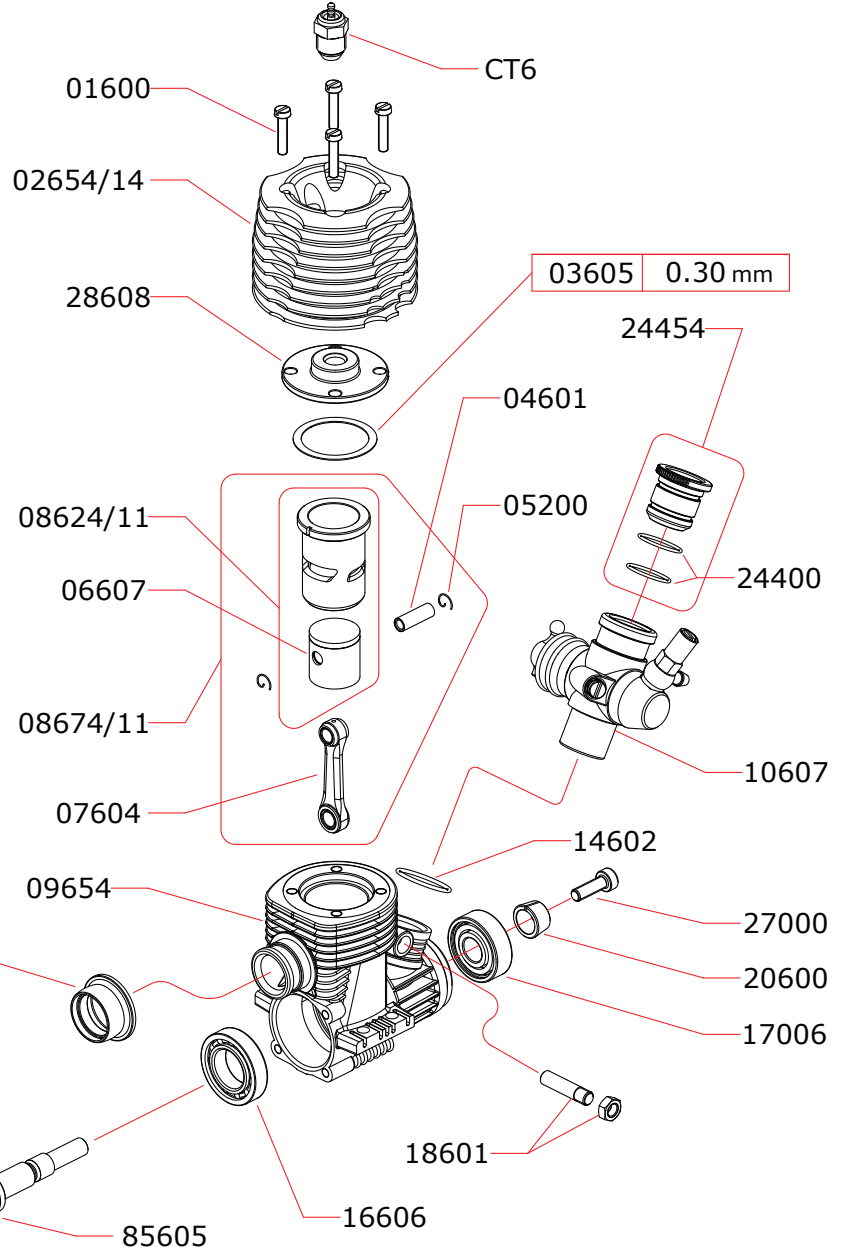

EXPLODED VIEW ISON.12

NOVAROSSİ WORLD S.r.l.

Via Europa, 20/A - 25040 Monticelli Brusati (BS) - ITALIA
web: www.novarossi.it | e-mail: info@novarossi.it
Tel. +39 030/6850316 | Fax: +39 030/6850314

I disegni sono puramente indicativi / Drawings are just indicative.

CARBURETTOR CODE: 10607

Optional		
	03601	0.10 mm
	03602	0.15 mm

Data l'ultima modifica: **12-09-2017**
Date of last modification:

Pipes Recommended

	51610 (EFRA 2630)	With ring, 2 chambers
	51614 (EFRA 2652)	With ring, 2 chambers conical tube
	51615 (EFRA 2660)	With ring, 2 chambers conical tube

Manifolds Recommended

	41615	Short, conical, 2 rings
	41616	Medium, conical, 2 rings
	41617	Long, conical, 2 rings