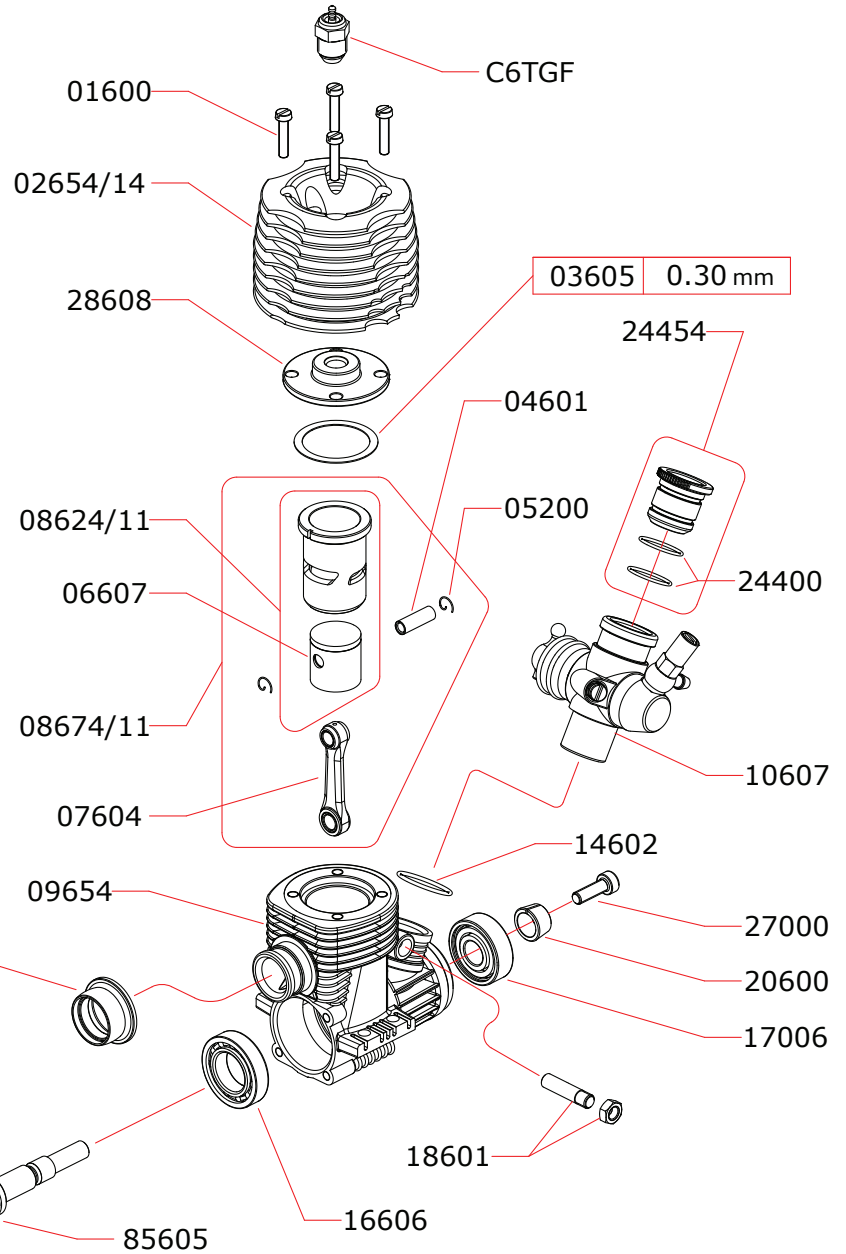

*I disegni sono puramente indicativi / Drawings are just indicative.*

## CARBURETTOR CODE: 10607

Optional		
	03601	0.10 mm
	03602	0.15 mm

Data l'ultima modifica: **13-09-2016**  
 Date of last modification:

### Pipes Recommended

	51610 (EFRA 2630)	With ring, 2 chambers
	51614 (EFRA 2652)	With ring, 2 chambers conical tube
	51615 (EFRA 2660)	With ring, 2 chambers conical tube