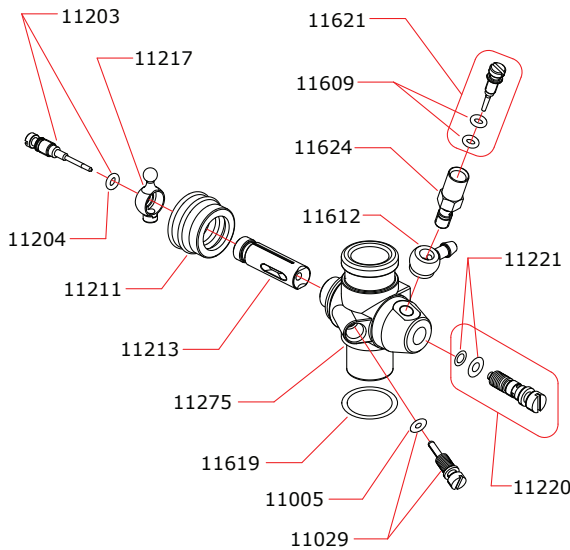

EXPLODED VIEW ISON.12

NOVAROSSİ WORLD S.r.l.

Via Europa, 20/A - 25040 Monticelli Brusati (BS) - ITALIA
web: www.novarossi.it | e-mail: info@novarossi.it
Tel. +39 030/6850316 | Fax: +39 030/6850314

I disegni sono puramente indicativi / Drawings are just indicative.

CARBURETTOR CODE: 10607

Optional		
	03601	0.10 mm
	03602	0.15 mm

Data l'ultima modifica: **12-09-2017**
Date of last modification:

Pipes Recommended

	51610 (EFRA 2630)	With ring, 2 chambers
	51614 (EFRA 2652)	With ring, 2 chambers conical tube
	51615 (EFRA 2660)	With ring, 2 chambers conical tube

Manifolds Recommended

	41615	Short, conical, 2 rings
	41616	Medium, conical, 2 rings
	41617	Long, conical, 2 rings