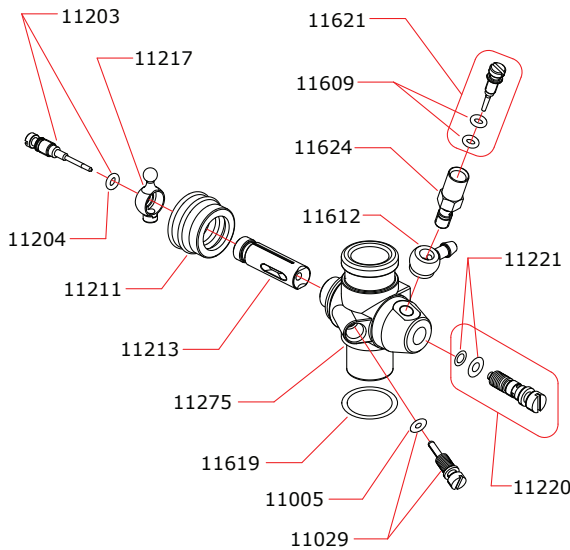

*I disegni sono puramente indicativi / Drawings are just indicative.*

## CARBURETTOR CODE: 10607

Optional		
	03601	0.10 mm
	03602	0.15 mm

Data l'ultima modifica: **13-09-2016**  
 Date of last modification:

### Pipes Recommended

	51610 (EFRA 2630)	With ring, 2 chambers
	51614 (EFRA 2652)	With ring, 2 chambers conical tube
	51615 (EFRA 2660)	With ring, 2 chambers conical tube