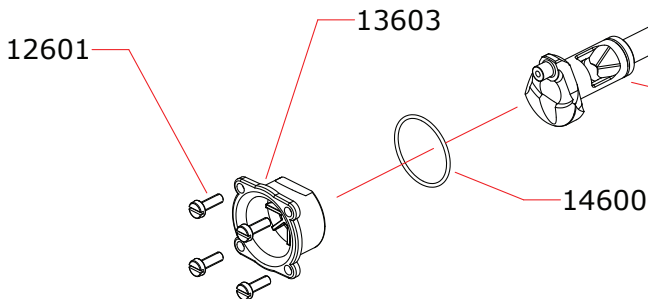

EXPLODED VIEW ISON.12

NOVAROSSİ WORLD S.r.l.

Via Europa, 20/A - 25040 Monticelli Brusati (BS) - ITALIA
web: www.novarossi.it | e-mail: info@novarossi.it
Tel. +39 030/6850316 | Fax: +39 030/6850314

I disegni sono puramente indicativi / Drawings are just indicative.

CARBURETTOR CODE: 10607

Optional		
	03601	0.10 mm
	03602	0.15 mm

Data l'ultima modifica: **12-09-2017**
Date of last modification:

Pipes Recommended

	51610 (EFRA 2630)	With ring, 2 chambers
	51614 (EFRA 2652)	With ring, 2 chambers conical tube
	51615 (EFRA 2660)	With ring, 2 chambers conical tube