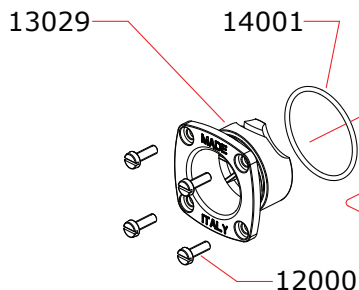

CARBURETTOR CODE: 24028

*

24480	8.0 mm
24485	8.5 mm
24490	9.0 mm

Optional

03002	0.15 mm
03003	0.20 mm
03004	0.25 mm

Data l'ultima modifica: **08-04-2019**
 Date of last modification:

Pipes Recommended

51009 (EFRA 2006)	With ring, 3 chambers
51010 (EFRA 2015)	With ring, 3 chambers
51011 (EFRA 2052)	With ring, 3 chambers

Manifolds Recommended

41015	Conical short, 2 rings
41016	Conical medium, 2 rings
41017	Conical long, 2 rings