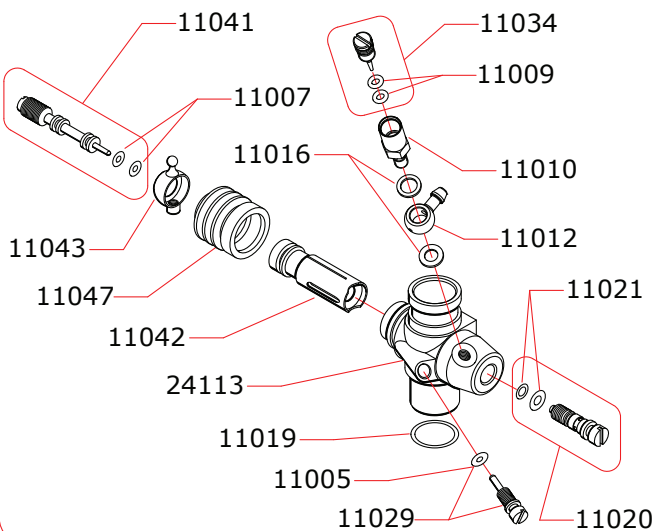

CARBURETTOR CODE: 24028

*

24480	8.0 mm
24485	8.5 mm
24490	9.0 mm

Optional

03002	0.15 mm
03003	0.20 mm
03004	0.25 mm

Data l'ultima modifica: **08-04-2019**
 Date of last modification:

Pipes Recommended

51009 (EFRA 2006)	With ring, 3 chambers
51010 (EFRA 2015)	With ring, 3 chambers
51011 (EFRA 2052)	With ring, 3 chambers

Manifolds Recommended

41015	Conical short, 2 rings
41016	Conical medium, 2 rings
41017	Conical long, 2 rings