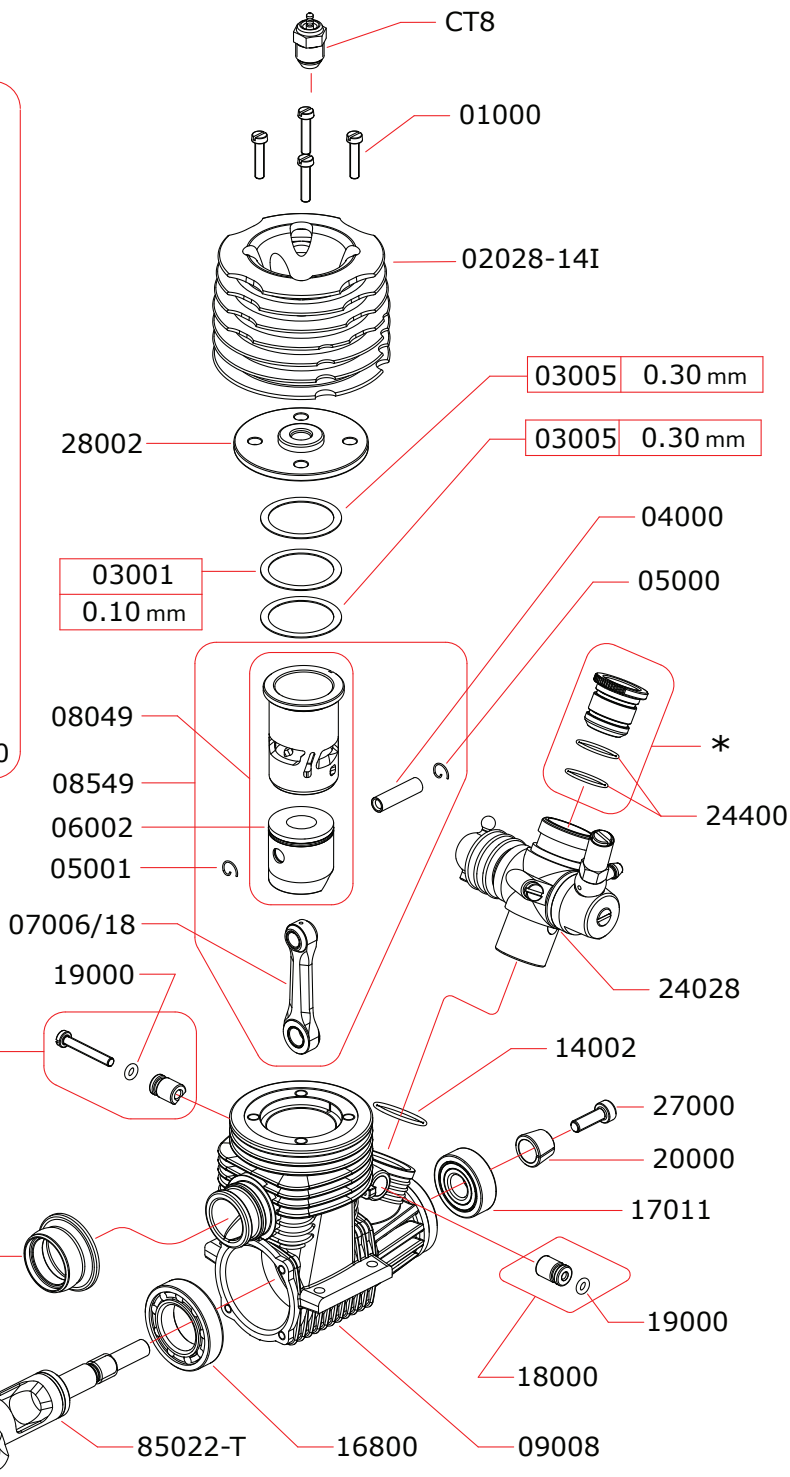

CARBURETTOR CODE: 24028

*

24480	8.0 mm
24485	8.5 mm
24490	9.0 mm

Optional

03002	0.15 mm
03003	0.20 mm
03004	0.25 mm

Data l'ultima modifica: **08-04-2019**
 Date of last modification:

Pipes Recommended

51009 (EFRA 2006)	With ring, 3 chambers
51010 (EFRA 2015)	With ring, 3 chambers
51011 (EFRA 2052)	With ring, 3 chambers

Manifolds Recommended

41015	Conical short, 2 rings
41016	Conical medium, 2 rings
41017	Conical long, 2 rings