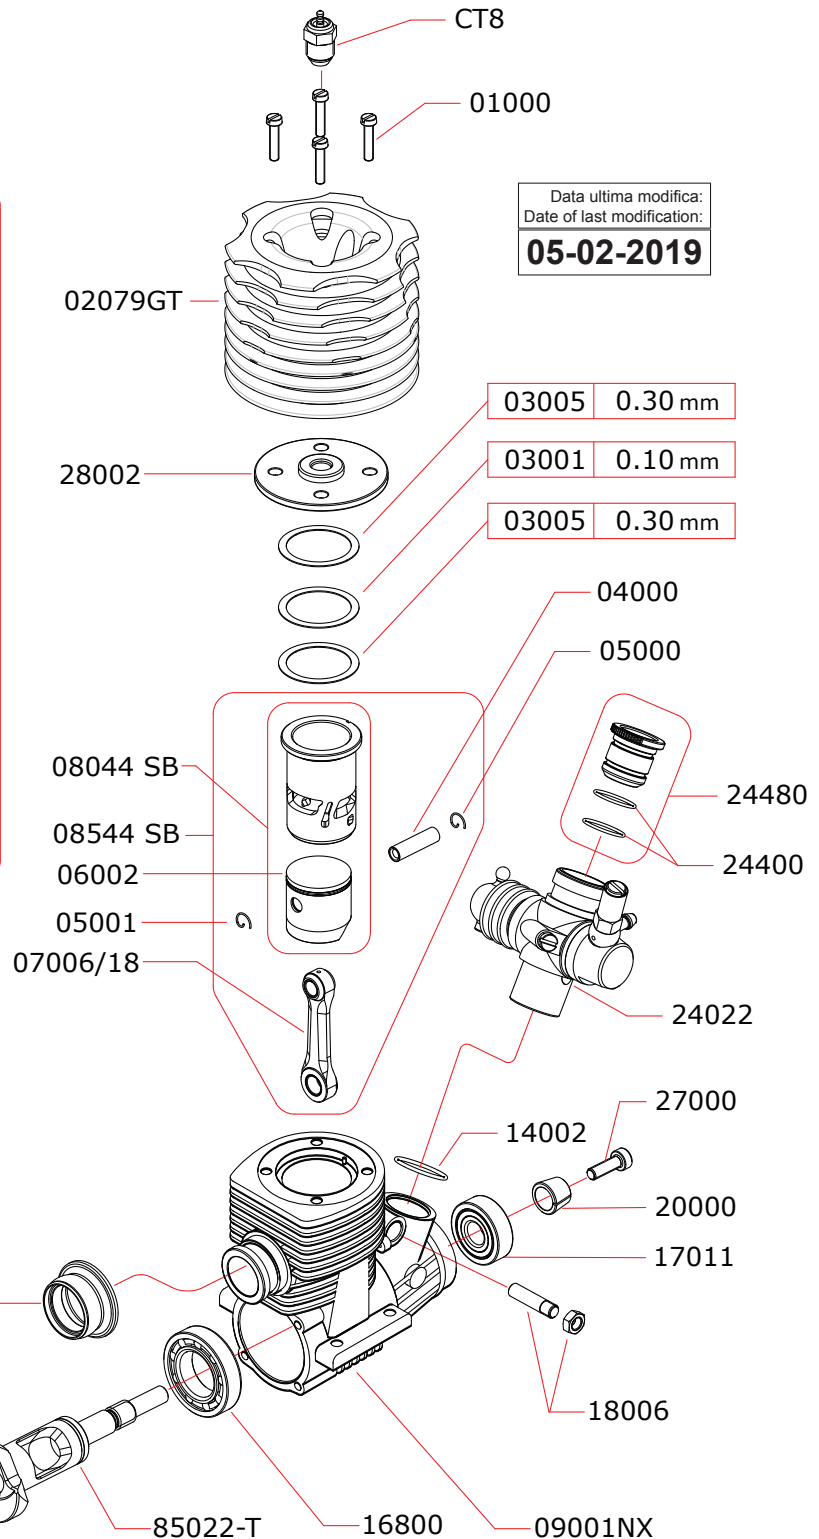

EXPLODED VIEW ISON.21 GT

NOVAROSSI WORLD S.r.l.

Via Europa, 20/A - 25040 Monticelli Brusati (BS) - ITALIA
 web: www.novarossi.it | e-mail: info@novarossi.it
 Tel. +39 030/6850316 | Fax: +39 030/6850314

I disegni sono puramente indicativi / Drawings are just indicative.

CARBURETTOR CODE: 24022

Optional

	03002	0.15 mm
	03003	0.20 mm
	03004	0.25 mm
	24460	6.0 mm
	24470	7.0 mm
	24490	9.0 mm

Data ultima modifica:
Date of last modification:
05-02-2019

Pipes Recommended

	51009 (EFRA 2006)	With ring, 3 chambers
	51010 (EFRA 2015)	With ring, 3 chambers
	51011 (EFRA 2052)	With ring, 3 chambers

Manifolds Recommended

	41015	Conical short, 2 rings
	41016	Conical medium, 2 rings
	41017	Conical long, 2 rings

**La NOVAROSSI WORLD S.r.l. si riserva il diritto di apportare modifiche al prodotto senza preavviso.
 NOVAROSSI WORLD S.r.l. reserves the right to modify products without prior notice**