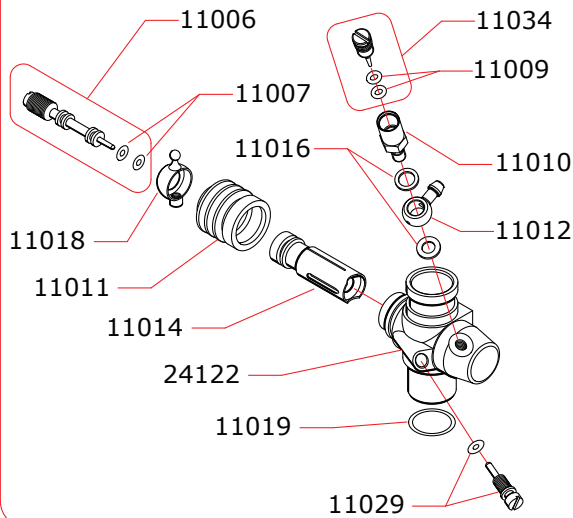

EXPLODED VIEW ISON.21 GT

NOVAROSSI WORLD S.r.l.

Via Europa, 20/A - 25040 Monticelli Brusati (BS) - ITALIA
 web: www.novarossi.it | e-mail: info@novarossi.it
 Tel. +39 030/6850316 | Fax: +39 030/6850314

I disegni sono puramente indicativi / Drawings are just indicative.

CARBURETTOR CODE: 24022

Optional

	03002	0.15 mm
	03003	0.20 mm
	03004	0.25 mm
	24460	6.0 mm
	24470	7.0 mm
	24490	9.0 mm

Data ultima modifica:
Date of last modification:
05-02-2019

Pipes Recommended

	51009 (EFRA 2006)	With ring, 3 chambers
	51010 (EFRA 2015)	With ring, 3 chambers
	51011 (EFRA 2052)	With ring, 3 chambers

Manifolds Recommended

	41015	Conical short, 2 rings
	41016	Conical medium, 2 rings
	41017	Conical long, 2 rings

**La NOVAROSSI WORLD S.r.l. si riserva il diritto di apportare modifiche al prodotto senza preavviso.
 NOVAROSSI WORLD S.r.l. reserves the right to modify products without prior notice**