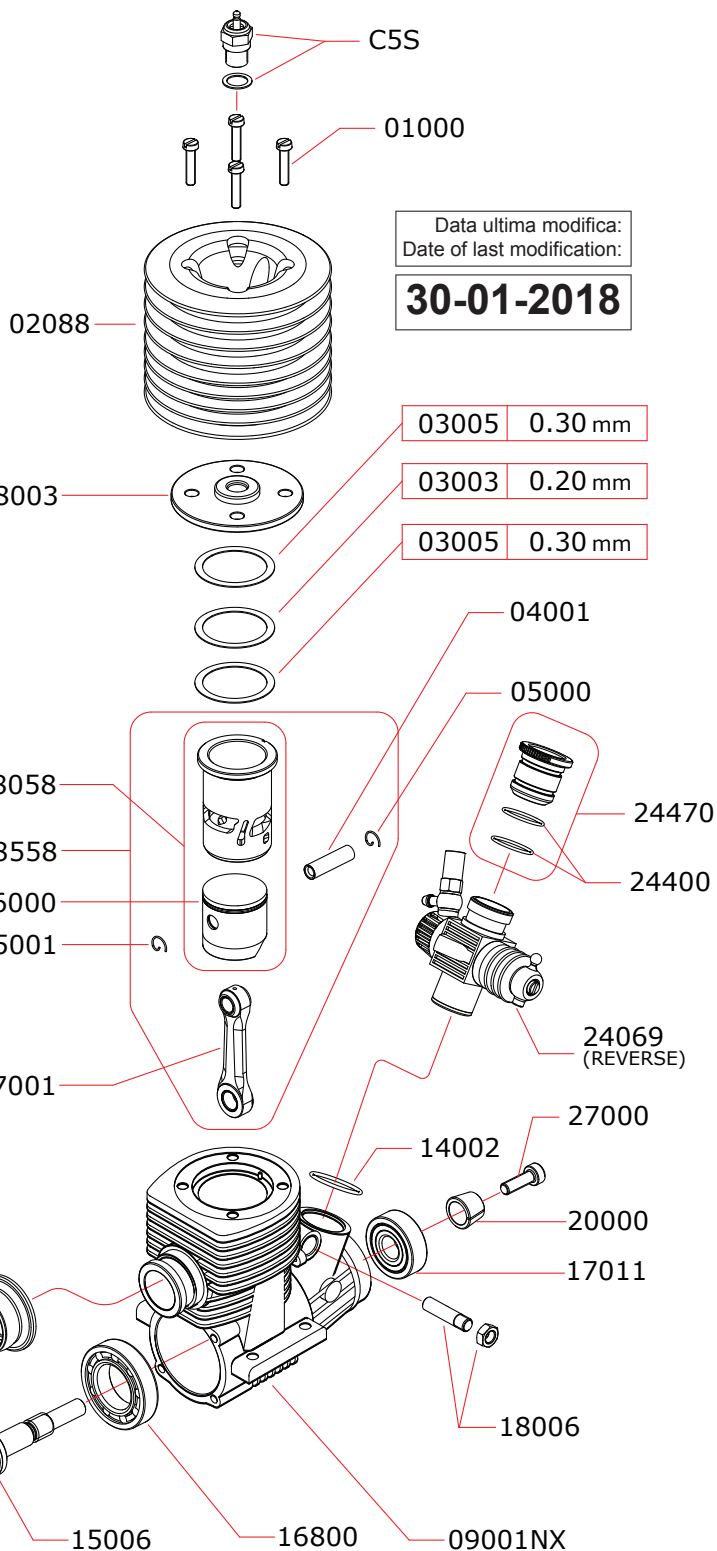

## CARBURETTOR CODE: 24069

Optional		
	03002	0.15 mm
	03001	0.10 mm
	03004	0.25 mm

Data ultima modifica:  
Date of last modification:  
**30-01-2018**

### Pipes Recommended

	51016 (EFRA 9901)	With ring, 3 chambers stronger walls
	51018 (EFRA 2084)	With ring, 3 chambers

### Manifolds Recommended

	41021	Short, 2 rings