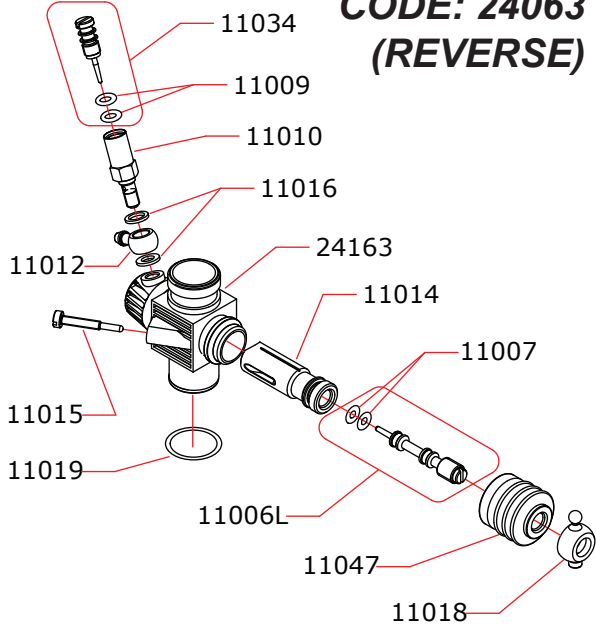

CARBURETTOR CODE: 24063 (REVERSE)

Optional		
	03002	0.15 mm
	03001	0.10 mm
	03004	0.25 mm

Data ultima modifica:
Date of last modification:
26-10-2018

Pipes Recommended

	51016 (EFRA 9901)	With ring, 3 chambers stronger walls
	51018 (EFRA 2084)	With ring, 3 chambers

Manifolds Recommended

	41021	Short, 2 rings