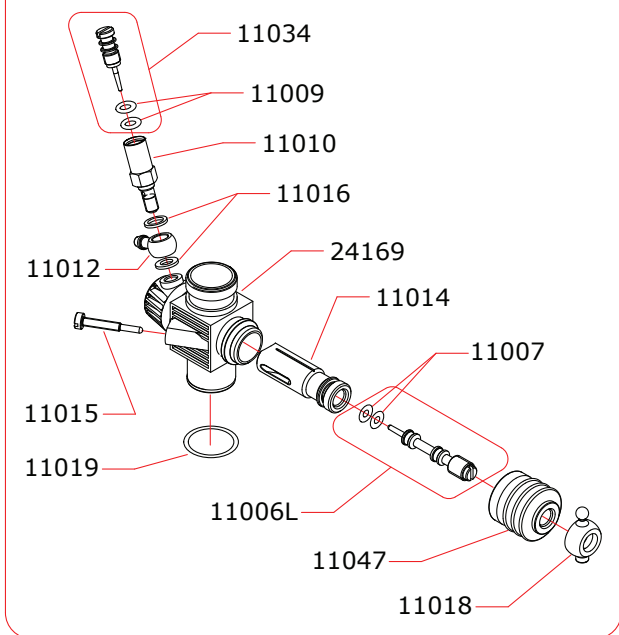

## CARBURETTOR CODE: 24069

Optional		
	03002	0.15 mm
	03001	0.10 mm
	03004	0.25 mm

Data ultima modifica:  
Date of last modification:  
**30-01-2018**

### Pipes Recommended

	51016 (EFRA 9901)	With ring, 3 chambers stronger walls
	51018 (EFRA 2084)	With ring, 3 chambers

### Manifolds Recommended

	41021	Short, 2 rings