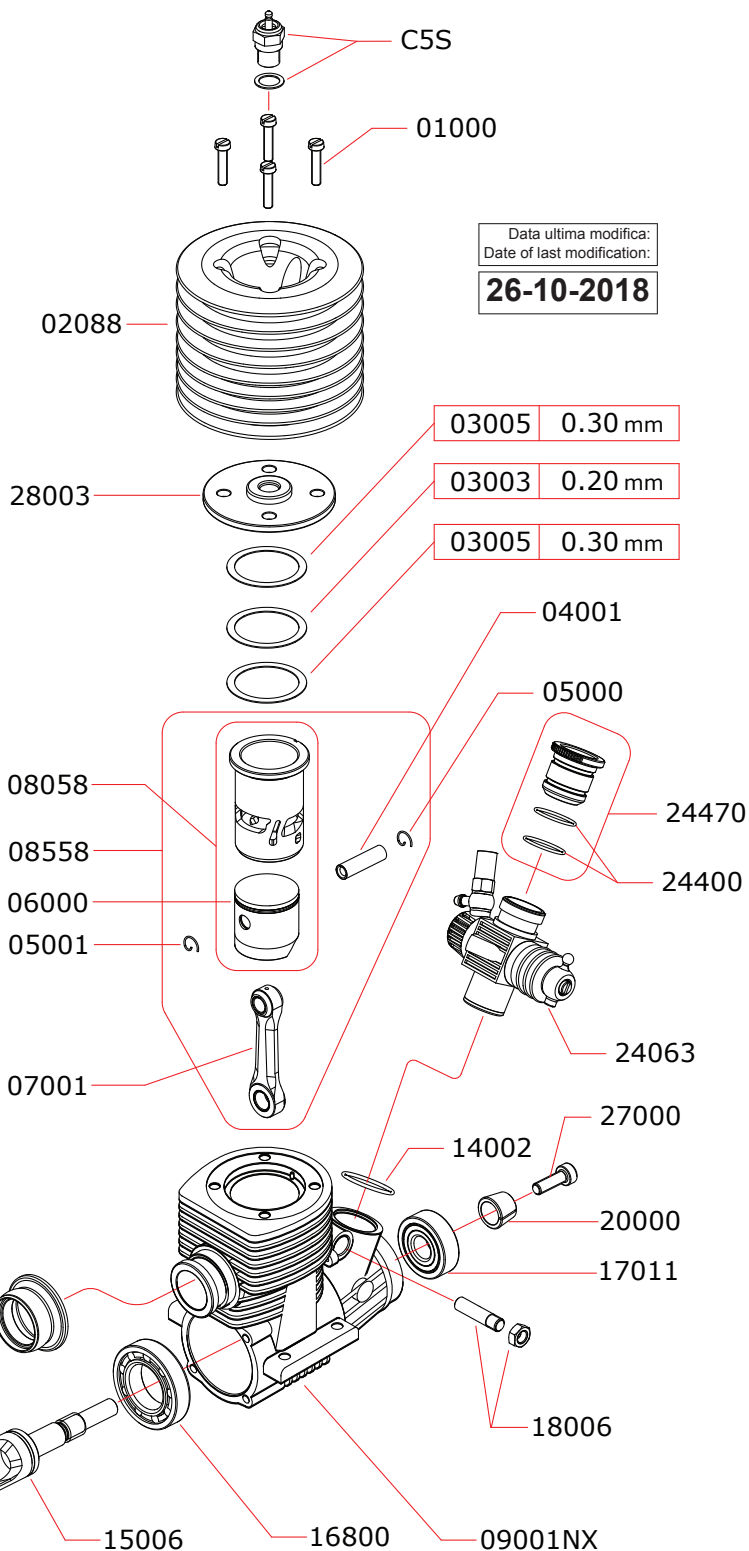

CARBURETTOR CODE: 24063 (REVERSE)

Optional		
	03002	0.15 mm
	03001	0.10 mm
	03004	0.25 mm

Data ultima modifica:
Date of last modification:
26-10-2018

Pipes Recommended

	51016 (EFRA 9901)	With ring, 3 chambers stronger walls
	51018 (EFRA 2084)	With ring, 3 chambers

Manifolds Recommended

	41021	Short, 2 rings