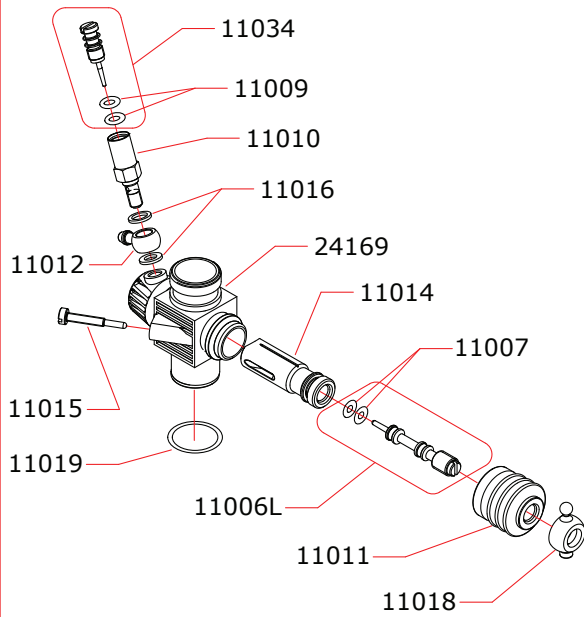

Data ultima modifica: **12-12-2013**
Date of last modification:

CARBURETTOR CODE: 24069

Optional		
	03002	0.15 mm
	03001	0.10 mm
	03004	0.25 mm

Pipes Recommended

	51016 (EFRA 9901)	With ring, 3 chambers stronger walls
	51018 (EFRA 2084)	With ring, 3 chambers

Manifolds Recommended

	41021	Short, 2 rings