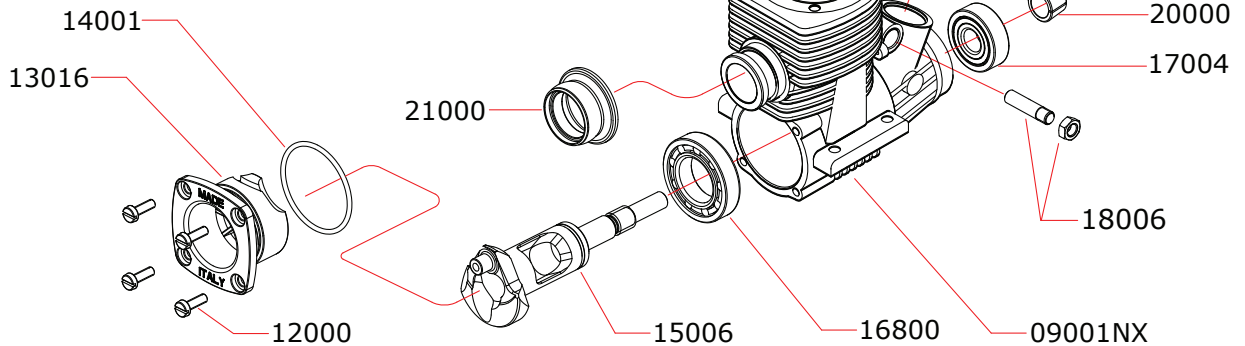

EXPLODED VIEW LOCO

NOVAROSSI WORLD S.r.l.

Via Europa, 20/A - 25040 Monticelli Brusati (BS) - ITALIA

web: www.novarossi.it | e-mail: info@novarossi.it

Tel. +39 030/6850316 | Fax: +39 030/6850314

I disegni sono puramente indicativi / Drawings are just indicative.

Data ultima modifica: **12-12-2013**
Date of last modification:

CARBURETTOR CODE: 24069

Optional		
	03002	0.15 mm
	03001	0.10 mm
	03004	0.25 mm

Pipes Recommended

	51016 (EFRA 9901)	With ring, 3 chambers stronger walls
	51018 (EFRA 2084)	With ring, 3 chambers

Manifolds Recommended

	41021	Short, 2 rings