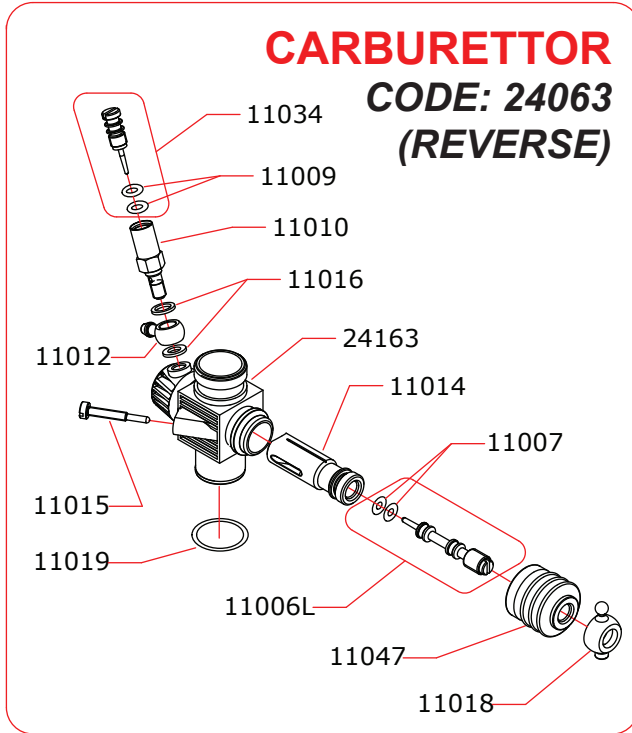

Optional		
	03002	0.15 mm
	03001	0.10 mm
	03004	0.25 mm

Data l'ultima modifica:
Date of last modification: **26-10-2018**

Pipes Recommended

	50003	With ring, 2 chambers

Manifolds Recommended

	41026	Black, long curved