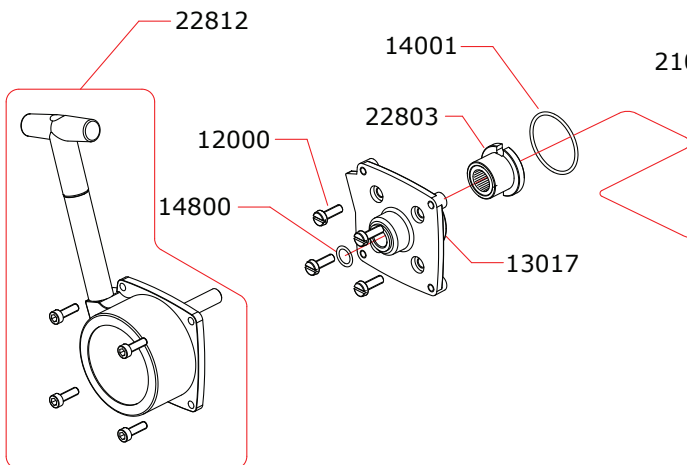

EXPLODED VIEW

LOCO/PS

NOVAROSSI WORLD S.r.l.

Via Europa, 20/A - 25040 Monticelli Brusati (BS) - ITALIA

web: www.novarossi.it | e-mail: info@novarossi.it

Tel. +39 030/6850316 | Fax: +39 030/6850314

I disegni sono puramente indicativi / Drawings are just indicative.

Optional		
	03002	0.15 mm
	03001	0.10 mm
	03004	0.25 mm

Data l'ultima modifica:
Date of last modification: **26-10-2018**

Pipes Recommended

	50003	With ring, 2 chambers

Manifolds Recommended

	41026	Black, long curved