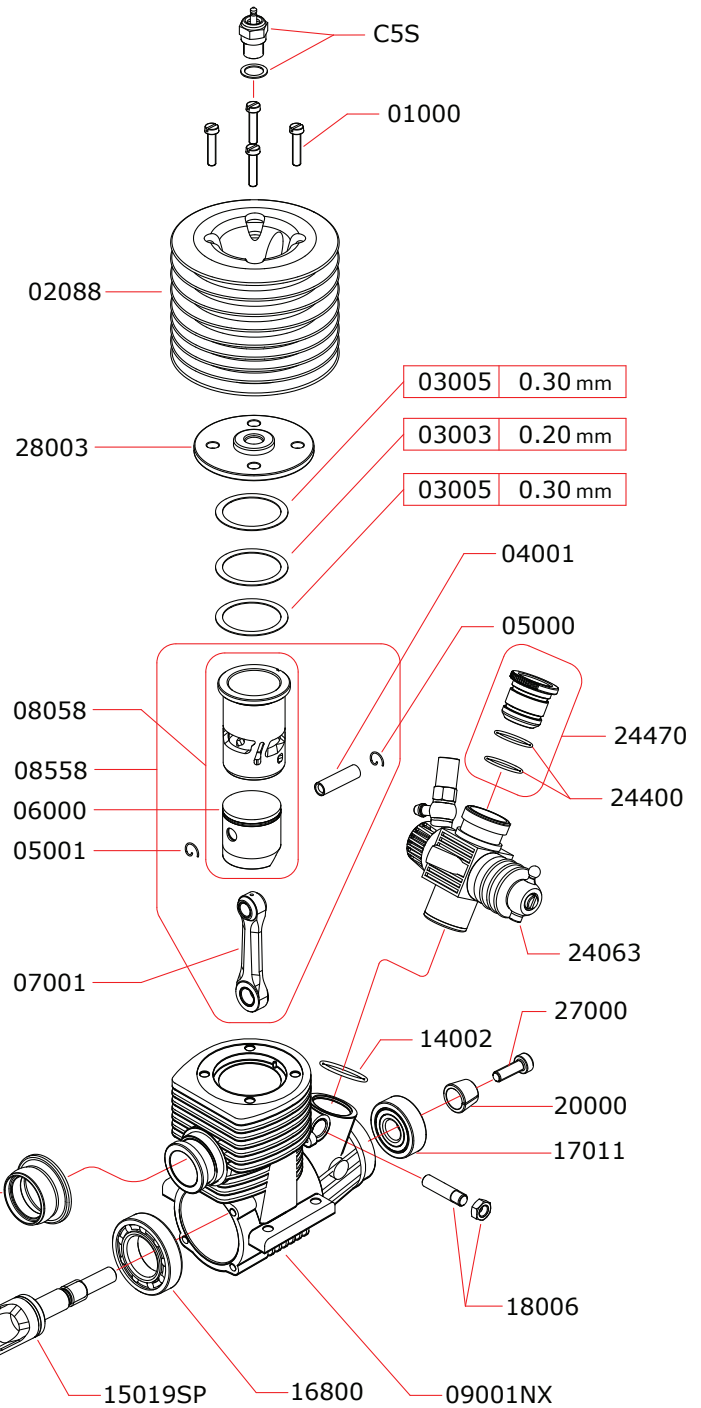

EXPLODED VIEW

LOCO/PS

NOVAROSSI WORLD S.r.l.

Via Europa, 20/A - 25040 Monticelli Brusati (BS) - ITALIA

web: www.novarossi.it | e-mail: info@novarossi.it

Tel. +39 030/6850316 | Fax: +39 030/6850314

I disegni sono puramente indicativi / Drawings are just indicative.

Optional		
	03002	0.15 mm
	03001	0.10 mm
	03004	0.25 mm

Data l'ultima modifica:
Date of last modification: **26-10-2018**

Pipes Recommended

	50003	With ring, 2 chambers

Manifolds Recommended

	41026	Black, long curved