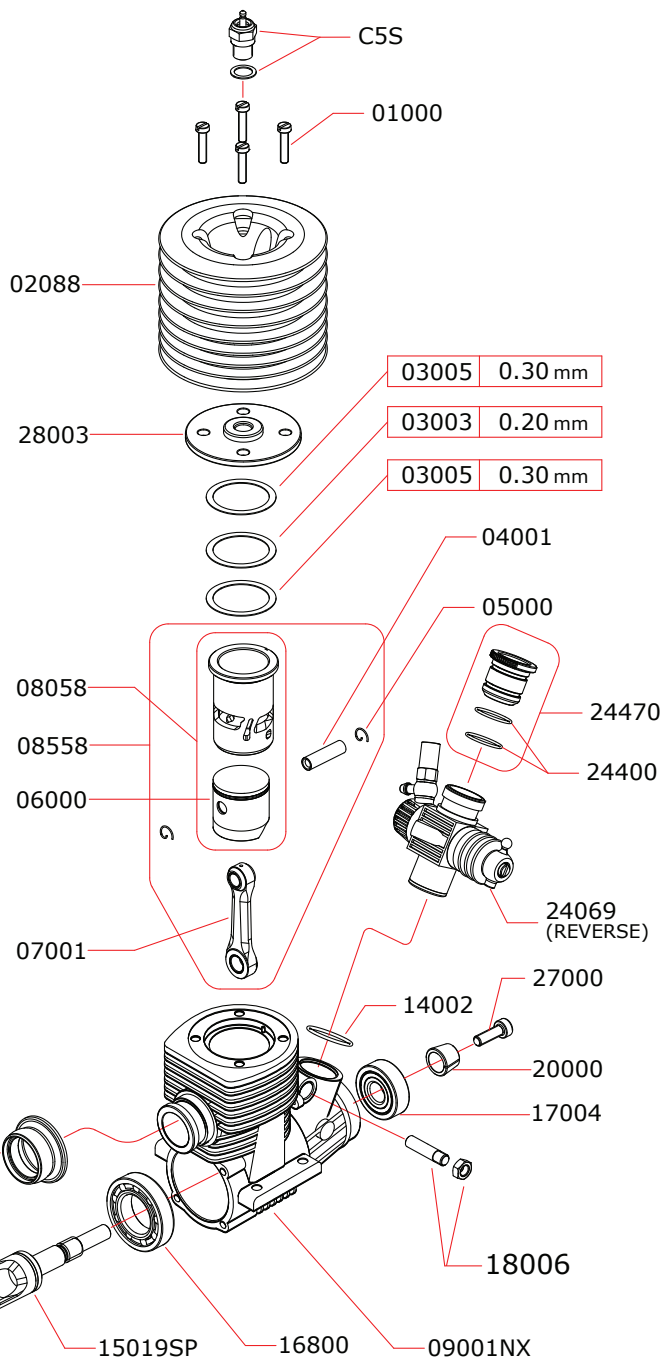

EXPLODED VIEW LOCO/RT

NOVAROSSİ WORLD S.r.l.

Via Europa, 20/A - 25040 Monticelli Brusati (BS) - ITALIA
web: www.novarossi.it | e-mail: info@novarossi.it
Tel. +39 030/6850316 | Fax: +39 030/6850314

I disegni sono puramente indicativi / Drawings are just indicative.

CARBURETTOR CODE: 24069

Optional		
	03002	0.15 mm
	03001	0.10 mm
	03004	0.25 mm

Data ultima modifica: **01-04-2015**
Date of last modification:

Pipes Recommended

	50003	With ring, 2 chambers

Manifolds Recommended

	41026	Black, long curved