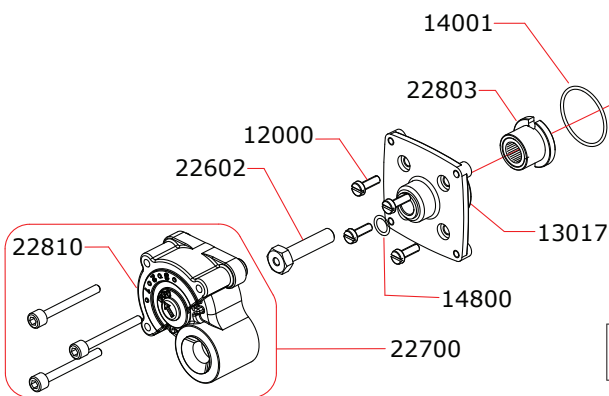

CARBURETTOR CODE: 24069

Optional		
	03002	0.15 mm
	03001	0.10 mm
	03004	0.25 mm

Data ultima modifica: **01-04-2015**
Date of last modification:

Pipes Recommended

	50003	With ring, 2 chambers

Manifolds Recommended

	41026	Black, long curved