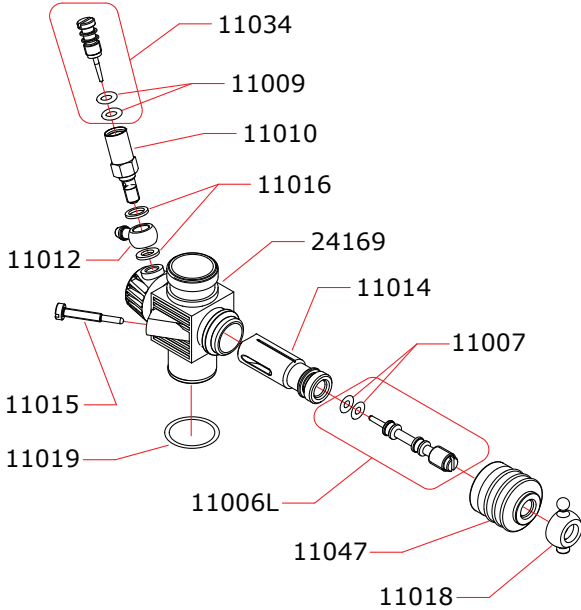

CARBURETTOR

CODE: 24069

Optional		
	03002	0.15 mm
	03001	0.10 mm
	03004	0.25 mm

Data ultima modifica: **17-10-2017**
Date of last modification:

Pipes Recommended

	50003	With ring, 2 chambers

Manifolds Recommended

	41026	Black, long curved