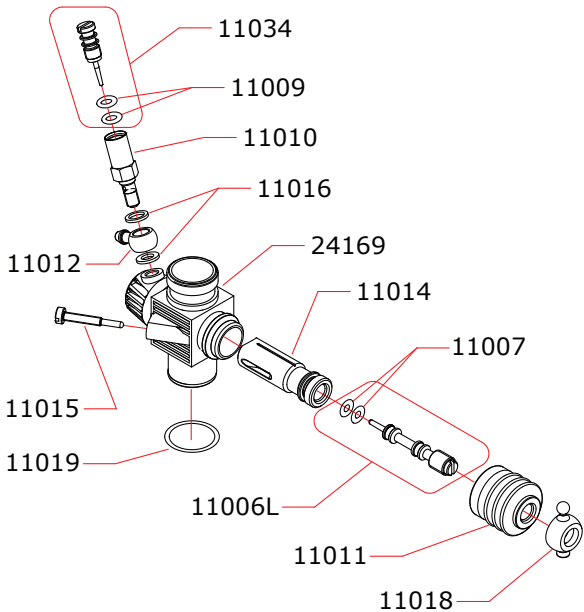

EXPLODED VIEW LOCO/RT

NOVAROSSİ WORLD S.r.l.

Via Europa, 20/A - 25040 Monticelli Brusati (BS) - ITALIA
web: www.novarossi.it | e-mail: info@novarossi.it
Tel. +39 030/6850316 | Fax: +39 030/6850314

I disegni sono puramente indicativi / Drawings are just indicative.

CARBURETTOR CODE: 24069

Optional		
	03002	0.15 mm
	03001	0.10 mm
	03004	0.25 mm

Data ultima modifica: **01-04-2015**
Date of last modification:

Pipes Recommended

	50003	With ring, 2 chambers

Manifolds Recommended

	41026	Black, long curved