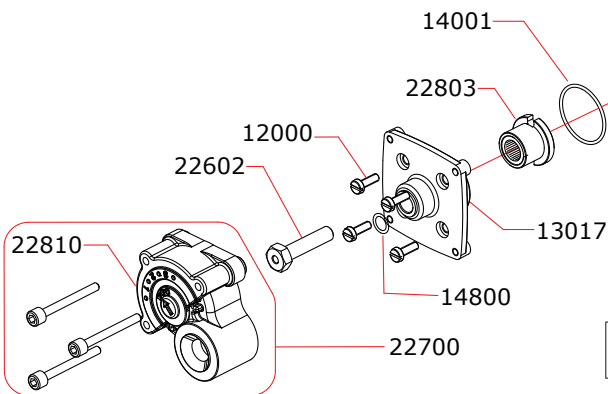

CARBURETTOR

CODE: 24069

Optional		
	03002	0.15 mm
	03001	0.10 mm
	03004	0.25 mm

Data ultima modifica: **17-10-2017**
Date of last modification:

Pipes Recommended

	50003	With ring, 2 chambers

Manifolds Recommended

	41026	Black, long curved