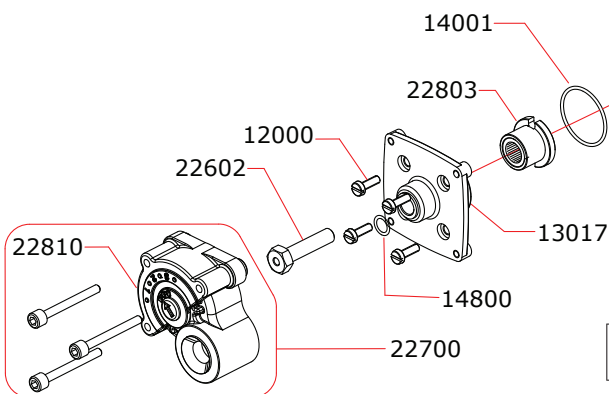

CARBURETTOR

CODE: 24069

Optional		
	03002	0.15 mm
	03001	0.10 mm
	03004	0.25 mm

Data ultima modifica: **30-01-2018**
 Date of last modification:

Pipes Recommended

	50003	With ring, 2 chambers

Manifolds Recommended

	41026	Black, long curved