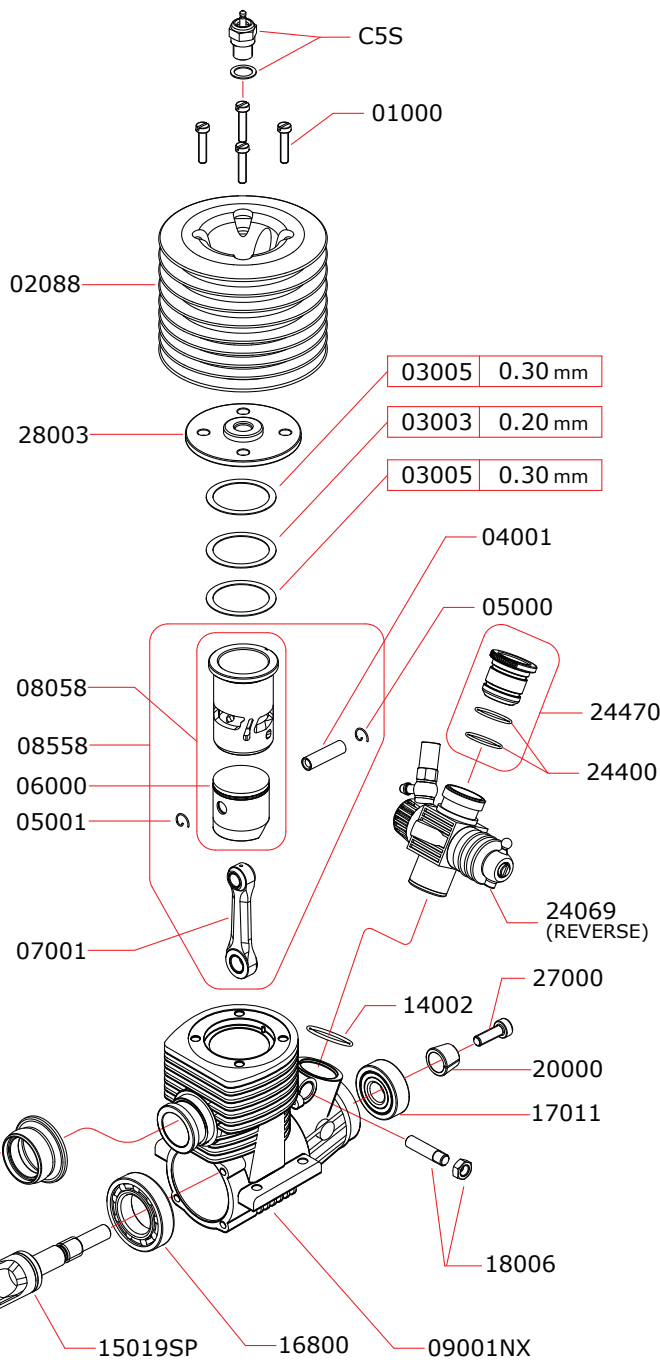

EXPLODED VIEW

LOCO/RT

NOVAROSSI WORLD S.r.l.

Via Europa, 20/A - 25040 Monticelli Brusati (BS) - ITALIA
 web: www.novarossi.it | e-mail: info@novarossi.it
 Tel. +39 030/6850316 | Fax: +39 030/6850314

I disegni sono puramente indicativi / Drawings are just indicative.

CARBURETTOR

CODE: 24069

Optional		
	03002	0.15 mm
	03001	0.10 mm
	03004	0.25 mm

Data ultima modifica: **30-01-2018**
 Date of last modification:

Pipes Recommended

	50003	With ring, 2 chambers

Manifolds Recommended

	41026	Black, long curved