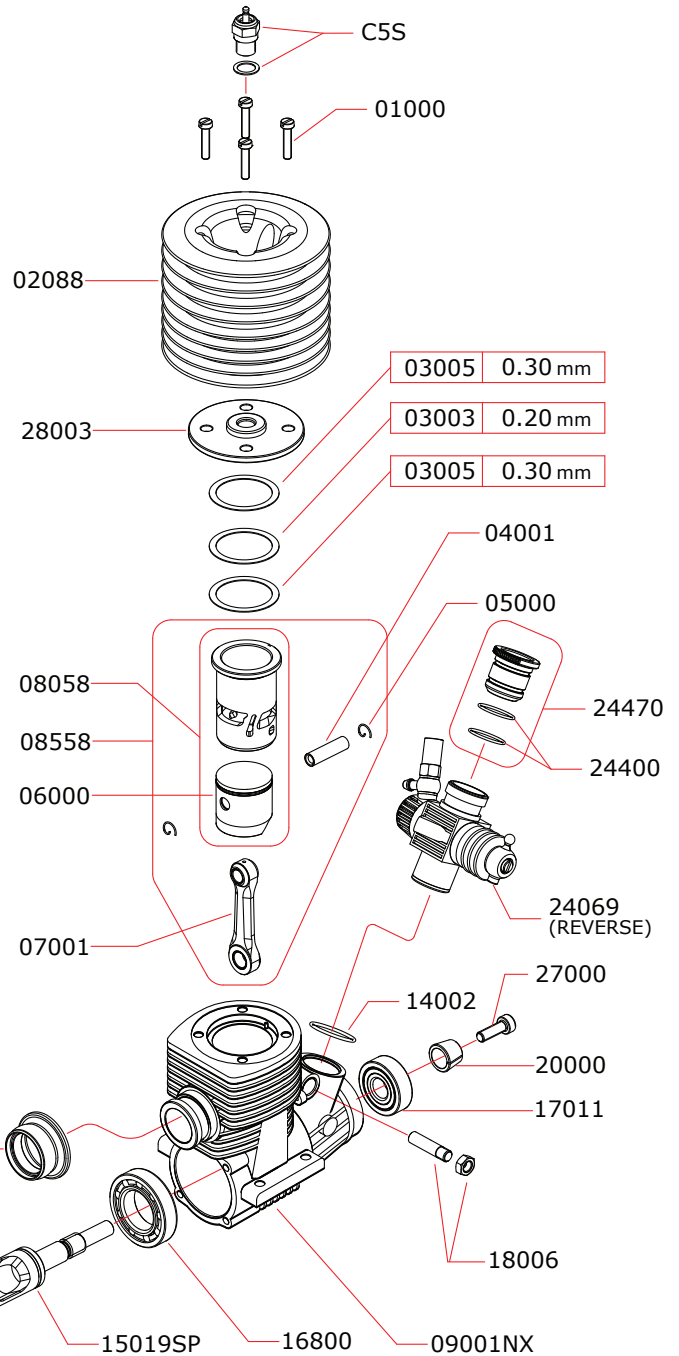

EXPLODED VIEW

LOCO/RT

NOVAROSSI WORLD S.r.l.

Via Europa, 20/A - 25040 Monticelli Brusati (BS) - ITALIA

web: www.novarossi.it | e-mail: info@novarossi.it

Tel. +39 030/6850316 | Fax: +39 030/6850314

I disegni sono puramente indicativi / Drawings are just indicative.

CARBURETTOR

CODE: 24069

Optional		
	03002	0.15 mm
	03001	0.10 mm
	03004	0.25 mm

Data ultima modifica: **17-10-2017**
Date of last modification:

Pipes Recommended

	50003	With ring, 2 chambers

Manifolds Recommended

	41026	Black, long curved