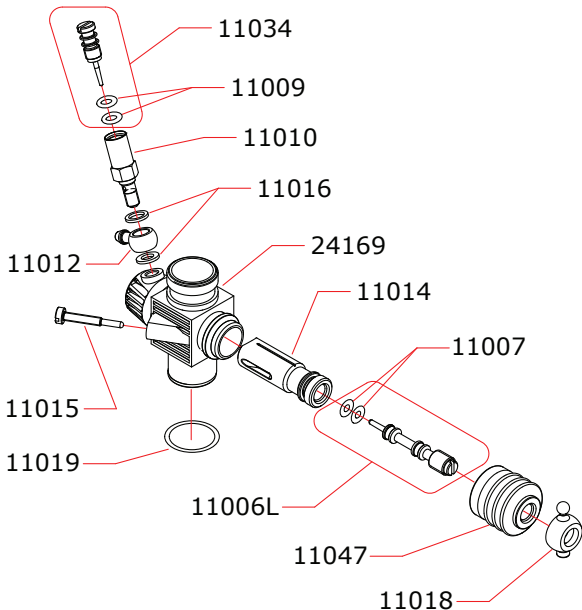

CARBURETTOR

CODE: 24069

Optional		
	03002	0.15 mm
	03001	0.10 mm
	03004	0.25 mm

Data ultima modifica: **30-01-2018**
 Date of last modification:

Pipes Recommended

	50003	With ring, 2 chambers

Manifolds Recommended

	41026	Black, long curved