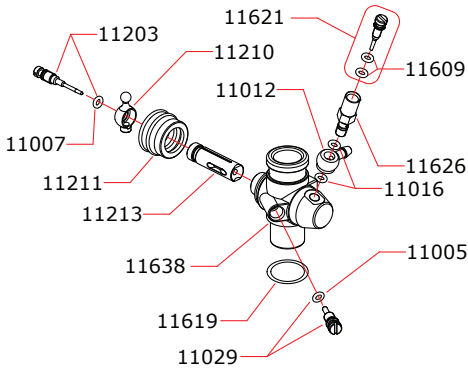

### CARBURETTOR

CODE: 10611C

### CARBURETTOR

CODE: 10615 (optional)

Data l'ultima modifica:  
 Date of last modification:  
**13-09-2016**

Optional

03601	0.10 mm
03602	0.15 mm
03605	0.30 mm

Pipes Recommended

	51610 (EFRA 2630)	With ring, 2 chambers
	51614 (EFRA 2652)	With ring, 2 chambers conical tube
	51615 (EFRA 2660)	With ring, 2 chambers conical tube