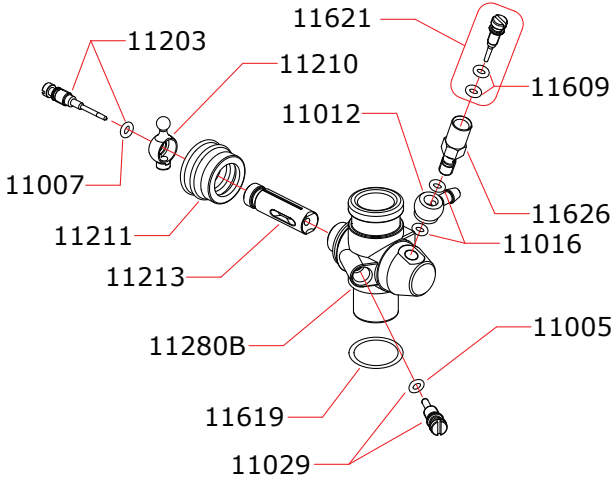

I disegni sono puramente indicativi / Drawings are just indicative.

CARBURETTOR

CODE: 10611C

CARBURETTOR

CODE: 10615 (optional)

Data l'ultima modifica:
Date of last modification:
19-02-2018

Optional	
03601	0.10 mm
03602	0.15 mm
03605	0.30 mm

Pipes Recommended

	51610 (EFRA 2630)	With ring, 2 chambers
	51614 (EFRA 2652)	With ring, 2 chambers conical tube
	51615 (EFRA 2660)	With ring, 2 chambers conical tube

Manifolds Recommended

	41615	Short, conical, 2 rings
	41616	Medium, conical, 2 rings
	41617	Long, conical, 2 rings