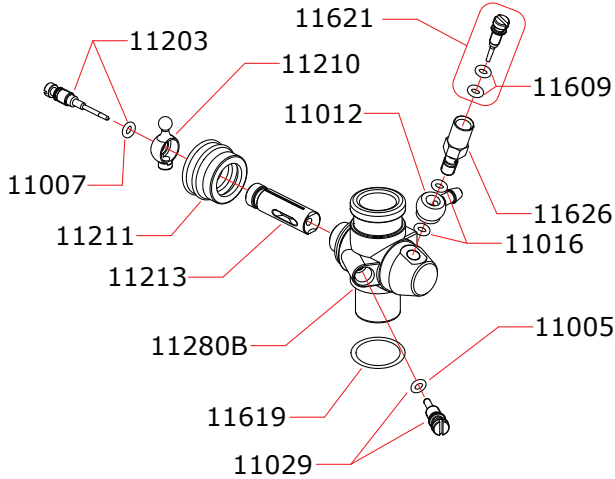

CARBURETTOR

CODE: 10611C

CARBURETTOR

CODE: 10615 (optional)

Data l'ultima modifica:
 Date of last modification:
12-09-2017

Optional

03601	0.10 mm
03602	0.15 mm
03605	0.30 mm

16608 (steel)	MITO 12-A
16607 (ceramic)	MITO 12

17010 (steel)	MITO 12-A
17014 (ceramic)	MITO 12

Pipes Recommended

51610 (EFRA 2630)	With ring, 2 chambers
51614 (EFRA 2652)	With ring, 2 chambers conical tube
51615 (EFRA 2660)	With ring, 2 chambers conical tube