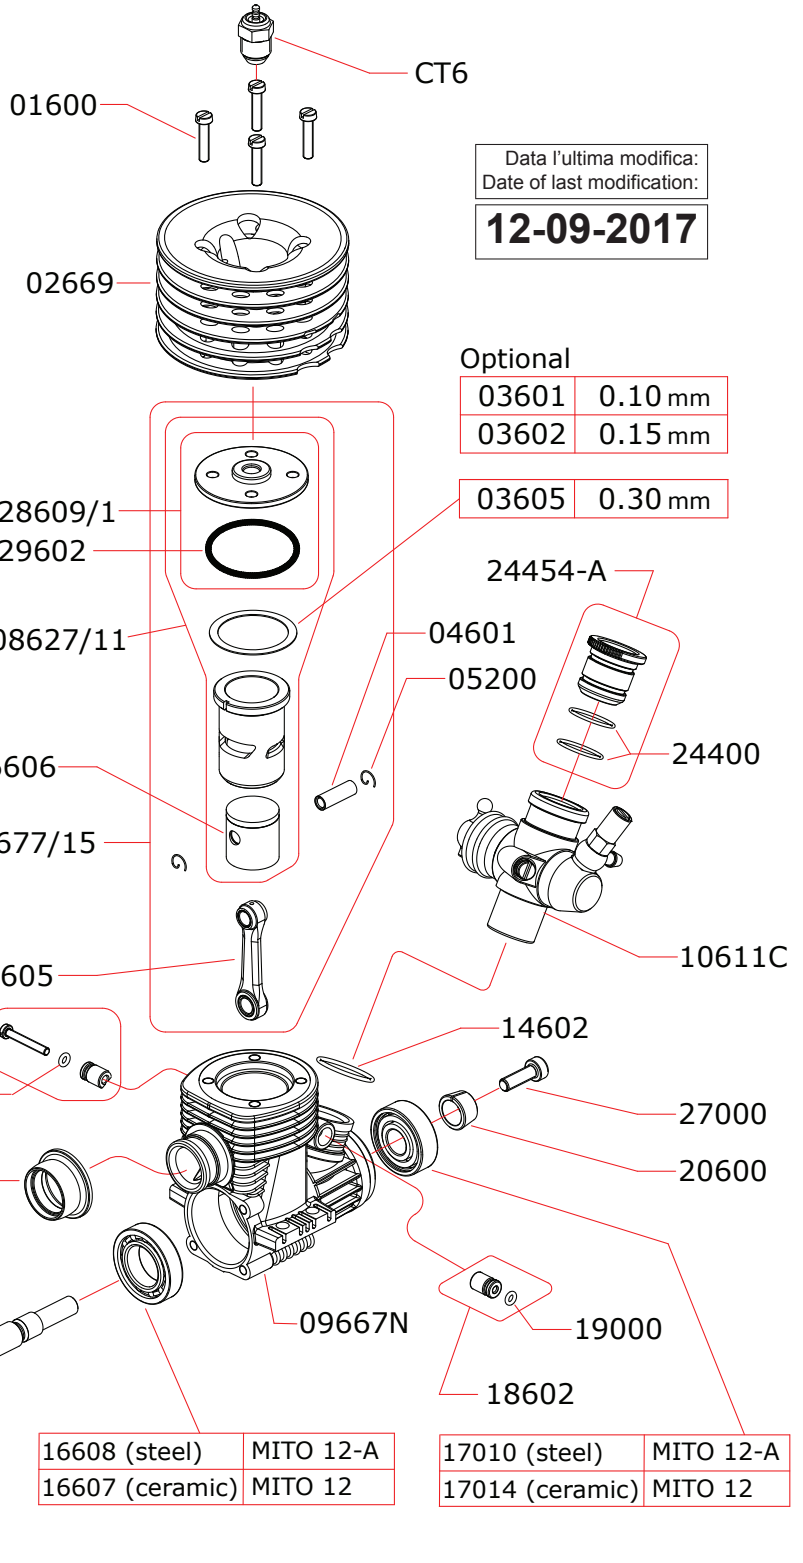

EXPLODED VIEW

MITO.12

NOVAROSSİ WORLD S.r.l.

Via Europa, 20/A - 25040 Monticelli Brusati (BS) - ITALIA
 web: www.novarossi.it | e-mail: info@novarossi.it
 Tel. +39 030/6850316 | Fax: +39 030/6850314

I disegni sono puramente indicativi / Drawings are just indicative.

CARBURETTOR

CODE: 10611C

CARBURETTOR

CODE: 10615 (optional)

Data l'ultima modifica:
 Date of last modification:
12-09-2017

Optional

03601	0.10 mm
03602	0.15 mm
03605	0.30 mm

16608 (steel)	MITO 12-A
16607 (ceramic)	MITO 12

17010 (steel)	MITO 12-A
17014 (ceramic)	MITO 12

Pipes Recommended

51610 (EFRA 2630)	With ring, 2 chambers
51614 (EFRA 2652)	With ring, 2 chambers conical tube
51615 (EFRA 2660)	With ring, 2 chambers conical tube

Manifolds Recommended

41615	Short, conical, 2 rings
41616	Medium, conical, 2 rings
41617	Long, conical, 2 rings