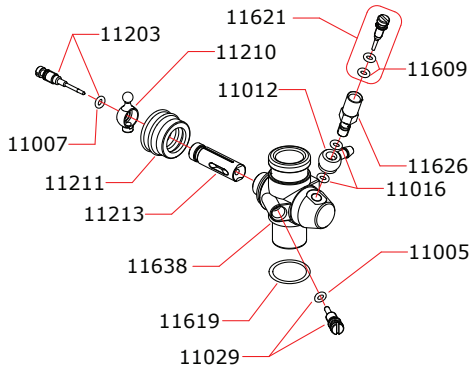

CARBURETTOR

CODE: 10611C

CARBURETTOR

CODE: 10615 (optional)

Data l'ultima modifica:
 Date of last modification:
12-09-2017

Optional

03601	0.10 mm
03602	0.15 mm
03605	0.30 mm

16608 (steel)	MITO 12-A
16607 (ceramic)	MITO 12

17010 (steel)	MITO 12-A
17014 (ceramic)	MITO 12

Pipes Recommended

51610 (EFRA 2630)	With ring, 2 chambers
51614 (EFRA 2652)	With ring, 2 chambers conical tube
51615 (EFRA 2660)	With ring, 2 chambers conical tube