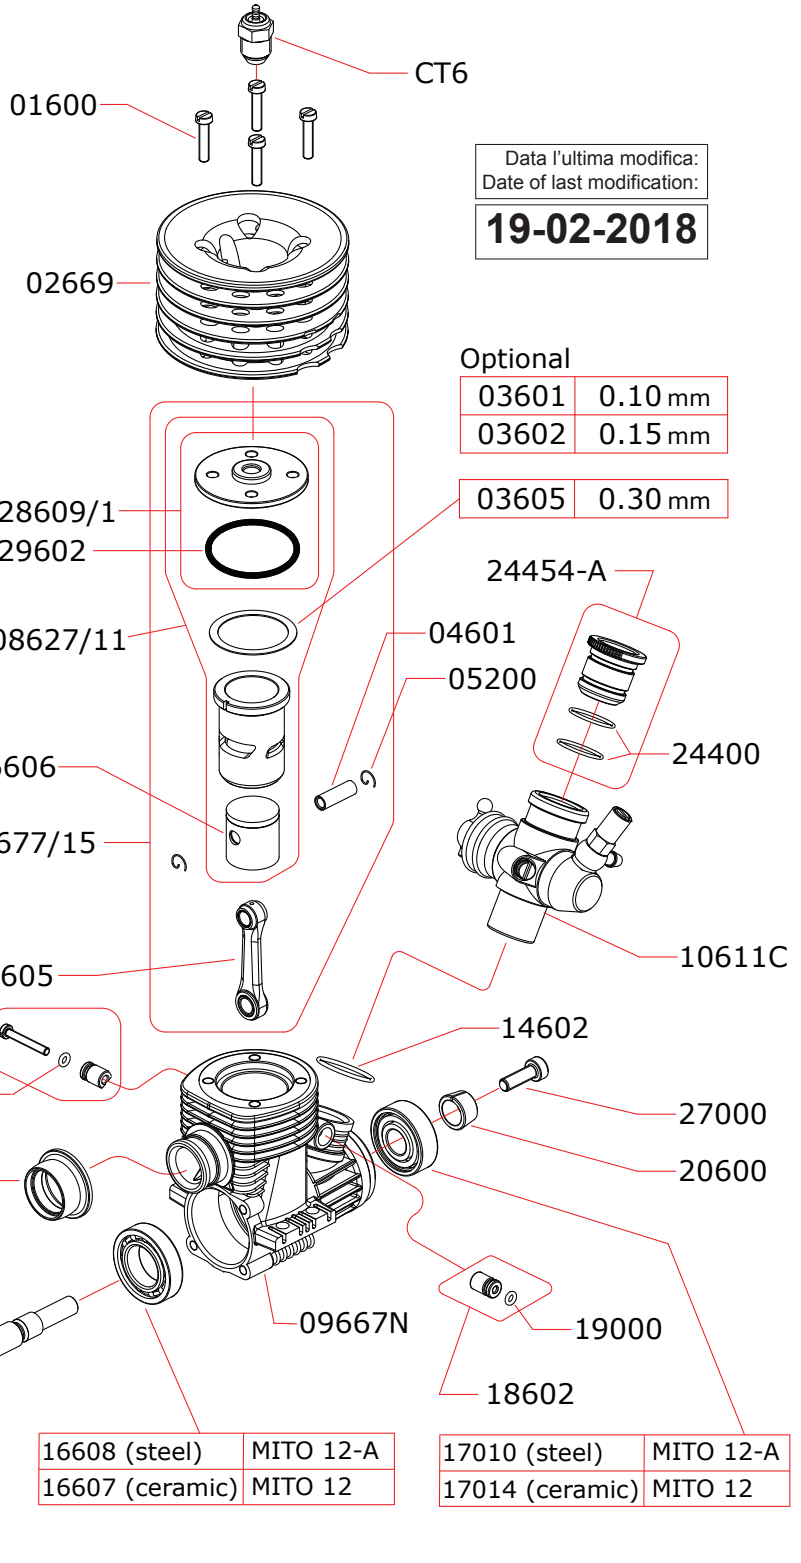

I disegni sono puramente indicativi / Drawings are just indicative.

CARBURETTOR

CODE: 10611C

CARBURETTOR

CODE: 10615 (optional)

Data l'ultima modifica:
Date of last modification:
19-02-2018

Optional	
03601	0.10 mm
03602	0.15 mm
03605	0.30 mm

Pipes Recommended

	51610 (EFRA 2630)	With ring, 2 chambers
	51614 (EFRA 2652)	With ring, 2 chambers conical tube
	51615 (EFRA 2660)	With ring, 2 chambers conical tube

Manifolds Recommended

	41615	Short, conical, 2 rings
	41616	Medium, conical, 2 rings
	41617	Long, conical, 2 rings