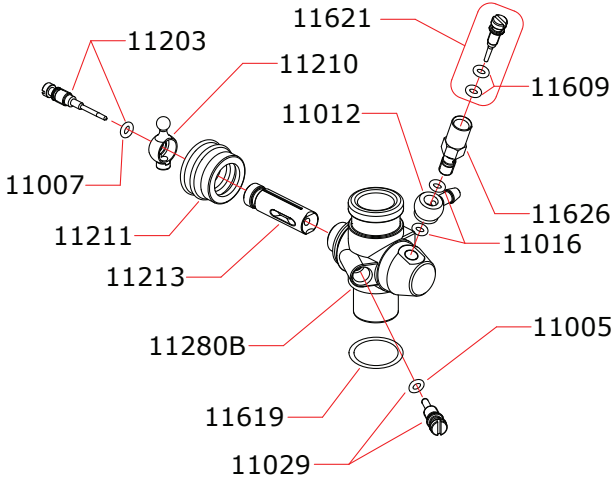

### CARBURETTOR

CODE: 10611C

### CARBURETTOR

CODE: 10615 (optional)

Data l'ultima modifica:  
 Date of last modification:  
**13-09-2016**

Optional

03601	0.10 mm
03602	0.15 mm
03605	0.30 mm

Pipes Recommended

	51610 (EFRA 2630)	With ring, 2 chambers
	51614 (EFRA 2652)	With ring, 2 chambers conical tube
	51615 (EFRA 2660)	With ring, 2 chambers conical tube