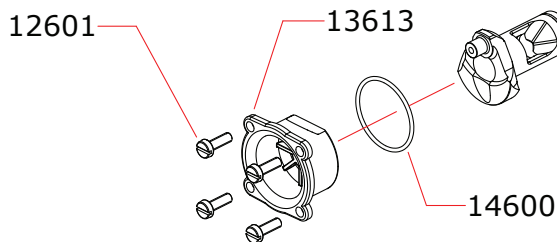

I disegni sono puramente indicativi / Drawings are just indicative.

CARBURETTOR

CODE: 10611C

CARBURETTOR

CODE: 10615 (optional)

Data l'ultima modifica:
Date of last modification:
19-02-2018

Optional	
03601	0.10 mm
03602	0.15 mm
03605	0.30 mm

Pipes Recommended

	51610 (EFRA 2630)	With ring, 2 chambers
	51614 (EFRA 2652)	With ring, 2 chambers conical tube
	51615 (EFRA 2660)	With ring, 2 chambers conical tube

Manifolds Recommended

	41615	Short, conical, 2 rings
	41616	Medium, conical, 2 rings
	41617	Long, conical, 2 rings