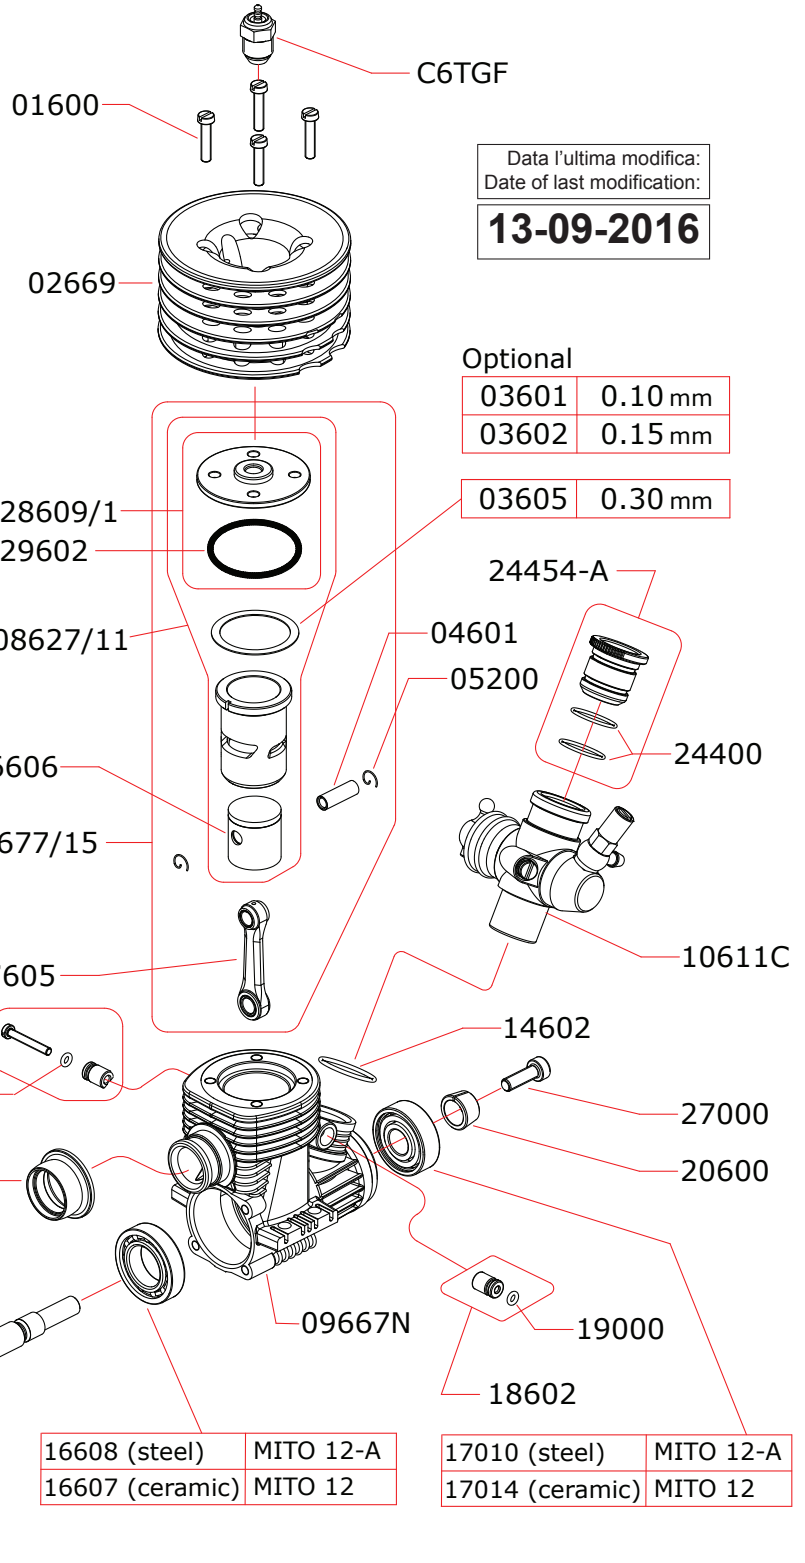

### CARBURETTOR

CODE: 10611C

### CARBURETTOR

CODE: 10615 (optional)

Data l'ultima modifica:  
 Date of last modification:  
**13-09-2016**

Optional

03601	0.10 mm
03602	0.15 mm
03605	0.30 mm

Pipes Recommended

	51610 (EFRA 2630)	With ring, 2 chambers
	51614 (EFRA 2652)	With ring, 2 chambers conical tube
	51615 (EFRA 2660)	With ring, 2 chambers conical tube

Manifolds Recommended

	41615	Short, conical, 2 rings
	41616	Medium, conical, 2 rings
	41617	Long, conical, 2 rings