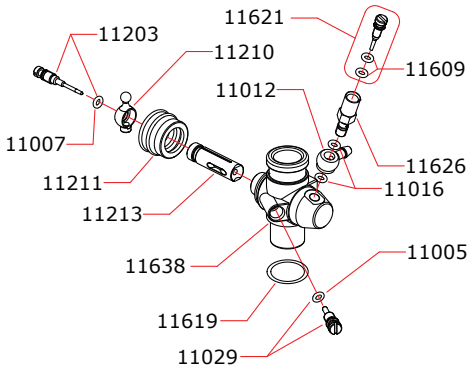

I disegni sono puramente indicativi / Drawings are just indicative.

CARBURETTOR

CODE: 10611C

CARBURETTOR

CODE: 10615 (optional)

Data l'ultima modifica:
Date of last modification:
19-02-2018

Optional	
03601	0.10 mm
03602	0.15 mm
03605	0.30 mm

Pipes Recommended

	51610 (EFRA 2630)	With ring, 2 chambers
	51614 (EFRA 2652)	With ring, 2 chambers conical tube
	51615 (EFRA 2660)	With ring, 2 chambers conical tube

Manifolds Recommended

	41615	Short, conical, 2 rings
	41616	Medium, conical, 2 rings
	41617	Long, conical, 2 rings