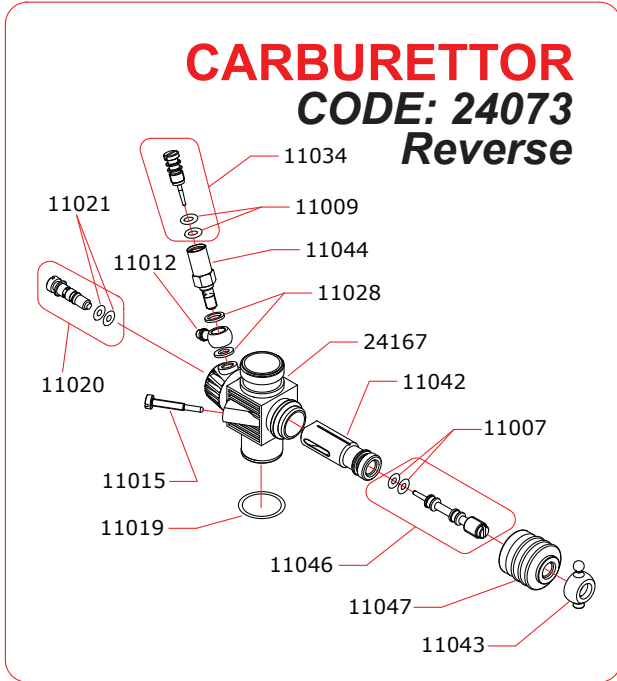

EXPLODED VIEW MITO 35 GT5/17

NOVAROSSI WORLD S.r.l.

Via Europa, 20/A - 25040 Monticelli Brusati (BS) - ITALIA
web: www.novarossi.it | e-mail: info@novarossi.it
Tel. +39 030/6850316 | Fax: +39 030/6850314

I disegni sono puramente indicativi / Drawings are just indicative.

CARBURETTOR CODE: 24073 Reverse

*	24470-A	Ø7.00mm
	24480-A	Ø8.00mm
	24485-A	Ø8.50mm
	24490-A	Ø9.00mm

Optional

	03002	0.15 mm
	03003	0.20 mm
	03004	0.25 mm
	28037	for 16% nitro

Data ultima modifica:
Date of last modification:
06-03-2019

Pipes Recommended

	51010 (EFRA 2015)	With ring, 3 chambers
	51021	With ring, 2 chambers, Super Strong

Manifolds Recommended

	41031	Conical short Ø18/15mm 2 rings
	41032	Conical compact Ø18/15mm 2 rings
	41033	Cylindrical short Ø16/13mm 2 rings (-3 mm)