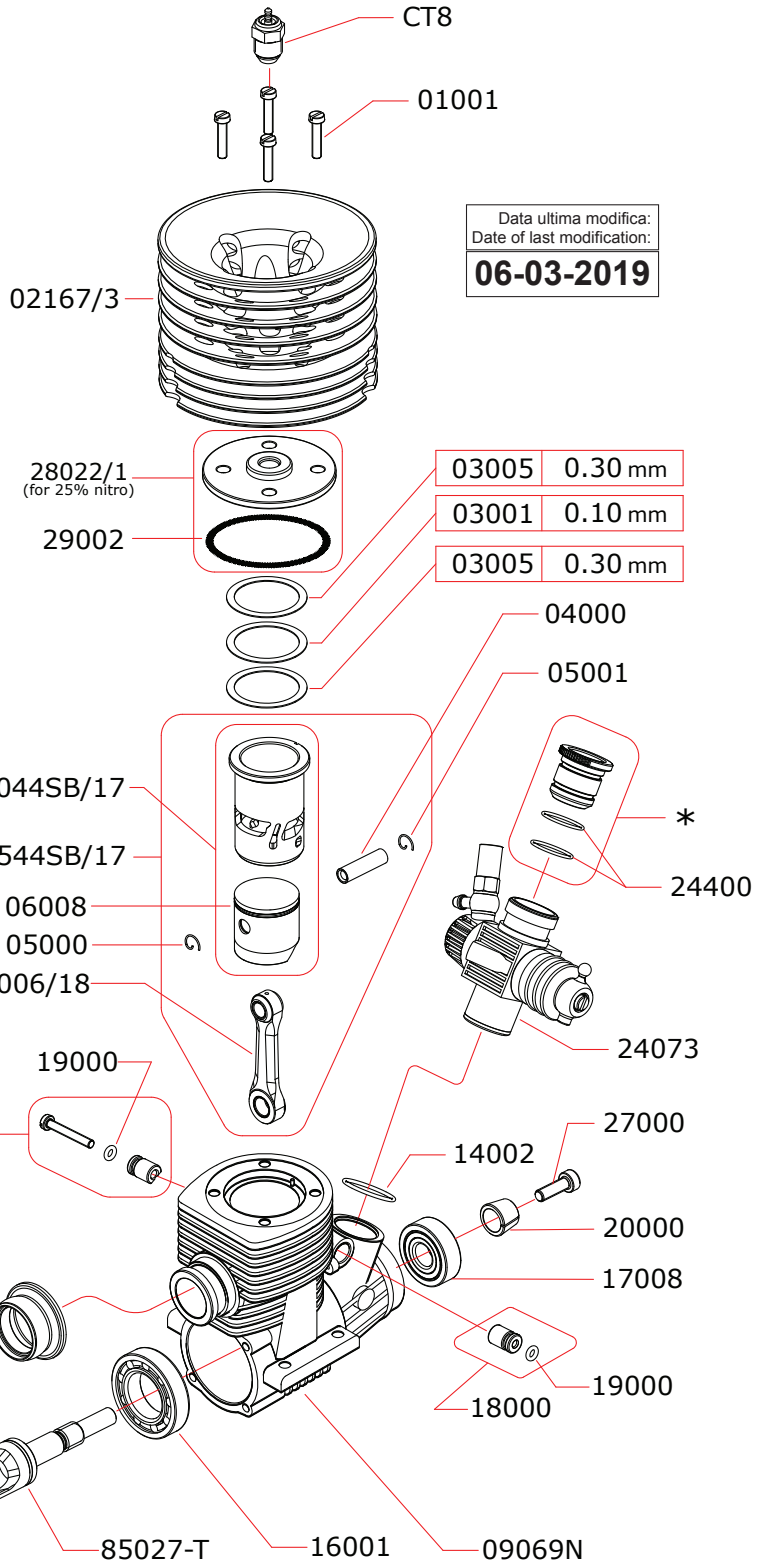

I disegni sono puramente indicativi / Drawings are just indicative.

CARBURETTOR CODE: 24073 Reverse

*	24470-A	Ø7.00mm
	24480-A	Ø8.00mm
	24485-A	Ø8.50mm
	24490-A	Ø9.00mm

Optional

	03002	0.15 mm
	03003	0.20 mm
	03004	0.25 mm
	28037	for 16% nitro

Data ultima modifica:
Date of last modification:
06-03-2019

Pipes Recommended

	51010 (EFRA 2015)	With ring, 3 chambers
	51021	With ring, 2 chambers, Super Strong

Manifolds Recommended

	41031	Conical short Ø18/15mm 2 rings
	41032	Conical compact Ø18/15mm 2 rings
	41033	Cylindrical short Ø16/13mm 2 rings (-3 mm)