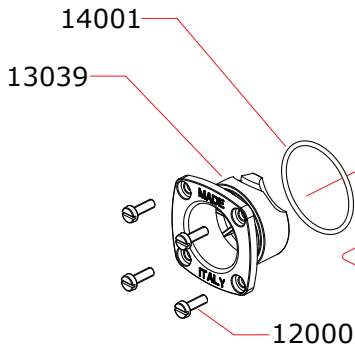

I disegni sono puramente indicativi / Drawings are just indicative.

CARBURETTOR CODE: 24073 Reverse

*	24470-A	Ø7.00mm
	24480-A	Ø8.00mm
	24485-A	Ø8.50mm
	24490-A	Ø9.00mm

Optional

	03002	0.15 mm
	03003	0.20 mm
	03004	0.25 mm
	28037	for 16% nitro

Data ultima modifica:
Date of last modification:
06-03-2019

Pipes Recommended

	51010 (EFRA 2015)	With ring, 3 chambers
	51021	With ring, 2 chambers, Super Strong

Manifolds Recommended

	41031	Conical short Ø18/15mm 2 rings
	41032	Conical compact Ø18/15mm 2 rings
	41033	Cylindrical short Ø16/13mm 2 rings (-3 mm)