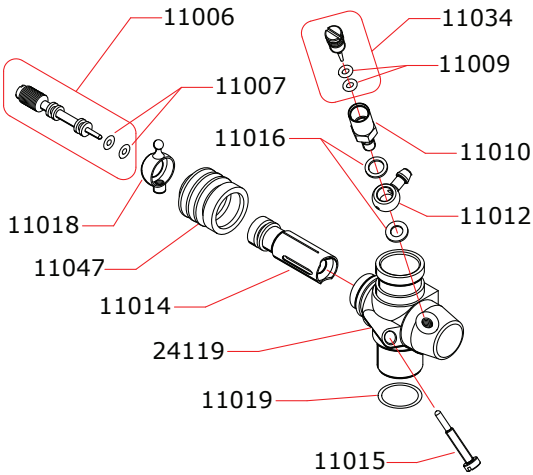

EXPLODED VIEW MITO 35 GT5

NOVAROSSO WORLD S.r.l.

Via Europa, 20/A - 25040 Monticelli Brusati (BS) - ITALIA
web: www.novarossi.it | e-mail: info@novarossi.it
Tel. +39 030/6850316 | Fax: +39 030/6850314

I disegni sono puramente indicativi / Drawings are just indicative.

CARBURETTOR CODE: 24019

Data ultima modifica:
Date of last modification:
20-10-2018

*		
	24470-A	Ø7.00mm
	24480-A	Ø8.00mm
	24485-A	Ø8.50mm
	24490-A	Ø9.00mm

Optional

	03002	0.15 mm
	03003	0.20 mm
	03004	0.25 mm

Pipes Recommended

	51010 (EFRA 2015)	With ring, 3 chambers
	51021	With ring, 2 chambers, Super Strong

Manifolds Recommended

	41031	Conical short Ø18/15mm 2 rings
	41032	Conical compact Ø18/15mm 2 rings
	41033	Cylindrical short Ø16/13mm 2 rings (+3 mm)