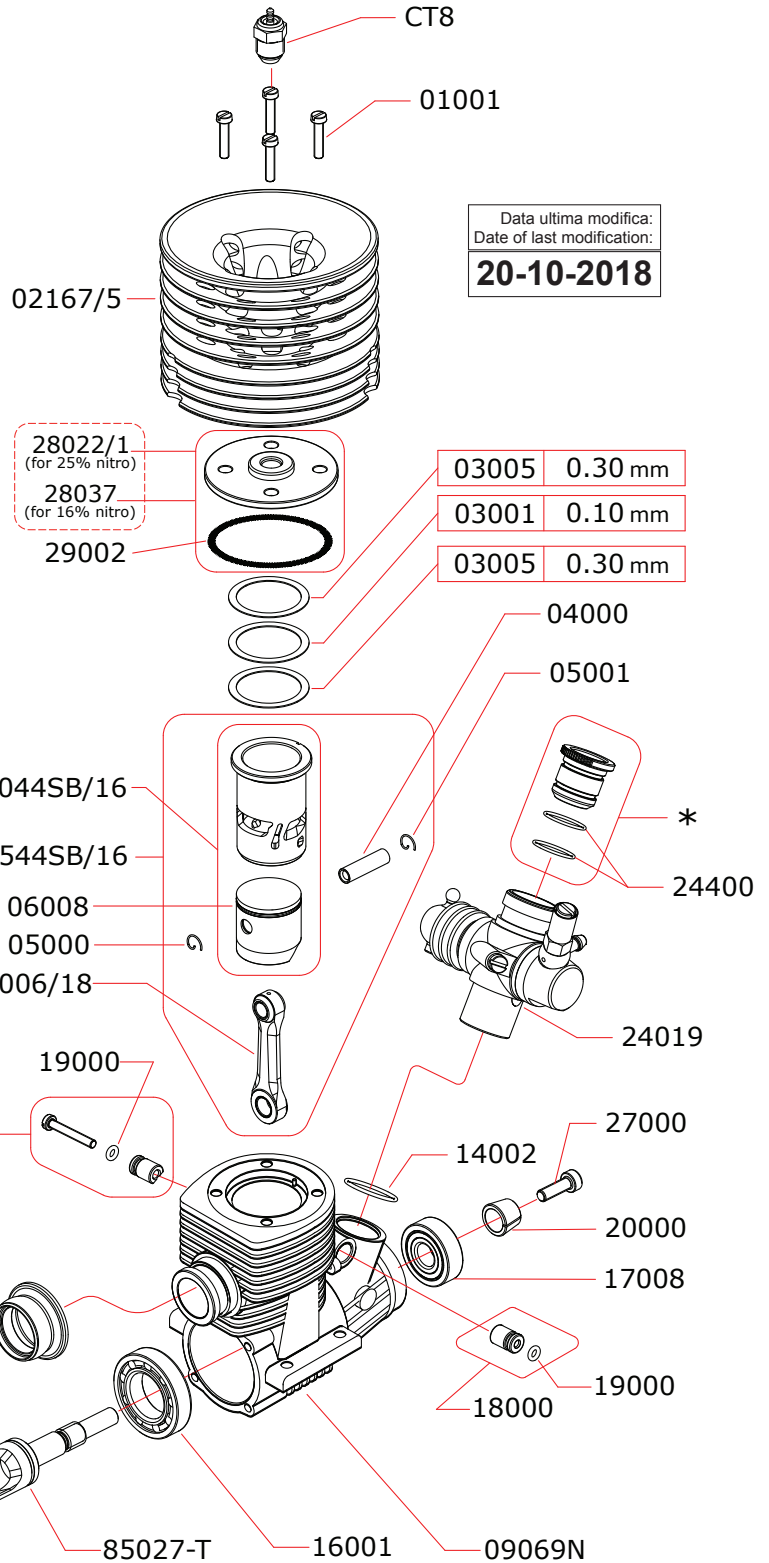

EXPLODED VIEW MITO 35 GT5

NOVAROSSO WORLD S.r.l.

Via Europa, 20/A - 25040 Monticelli Brusati (BS) - ITALIA
web: www.novarossi.it | e-mail: info@novarossi.it
Tel. +39 030/6850316 | Fax: +39 030/6850314

I disegni sono puramente indicativi / Drawings are just indicative.

CARBURETTOR CODE: 24019

Data ultima modifica:
Date of last modification:
20-10-2018

*		
	24470-A	Ø7.00mm
	24480-A	Ø8.00mm
	24485-A	Ø8.50mm
	24490-A	Ø9.00mm

Optional

	03002	0.15 mm
	03003	0.20 mm
	03004	0.25 mm

Pipes Recommended

	51010 (EFRA 2015)	With ring, 3 chambers
	51021	With ring, 2 chambers, Super Strong

Manifolds Recommended

	41031	Conical short Ø18/15mm 2 rings
	41032	Conical compact Ø18/15mm 2 rings
	41033	Cylindrical short Ø16/13mm 2 rings (+3 mm)