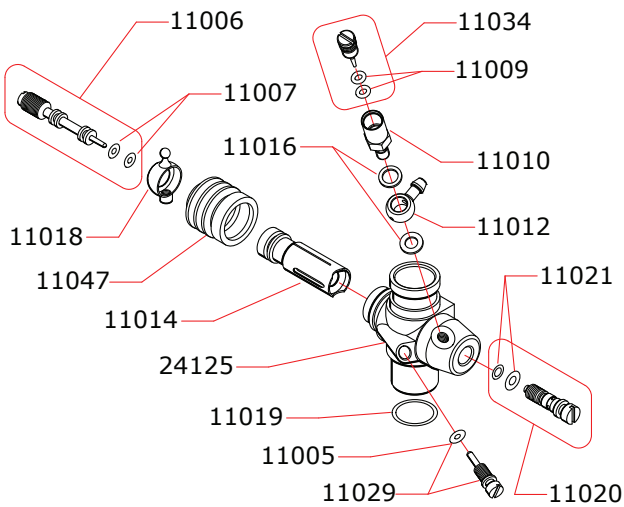

I disegni sono puramente indicativi / Drawings are just indicative.

CARBURETTOR

CODE: 24025

*

	24470-A	Ø7.00mm
	24480-A	Ø8.00mm
	24485-A	Ø8.50mm
	24490-A	Ø9.00mm

Optional

	03002	0.15 mm
	03003	0.20 mm
	03004	0.25 mm

Data ultima modifica:
 Date of last modification:
17-10-2017

Pipes Recommended

	51010 (EFRA 2015)	With ring, 3 chambers
	51021	With ring, 2 chambers, Super Strong

Manifolds Recommended

	41015	Conical short, 2 rings
	41016	Conical medium, 2 rings
	41017	Conical long, 2 rings