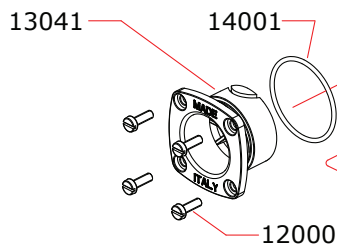

I disegni sono puramente indicativi / Drawings are just indicative.

CARBURETTOR

CODE: 24025

*

	24470-A	Ø7.00mm
	24480-A	Ø8.00mm
	24485-A	Ø8.50mm
	24490-A	Ø9.00mm

Optional

	03002	0.15 mm
	03003	0.20 mm
	03004	0.25 mm

Data ultima modifica:
 Date of last modification:
17-10-2017

Pipes Recommended

	51010 (EFRA 2015)	With ring, 3 chambers
	51021	With ring, 2 chambers, Super Strong

Manifolds Recommended

	41015	Conical short, 2 rings
	41016	Conical medium, 2 rings
	41017	Conical long, 2 rings