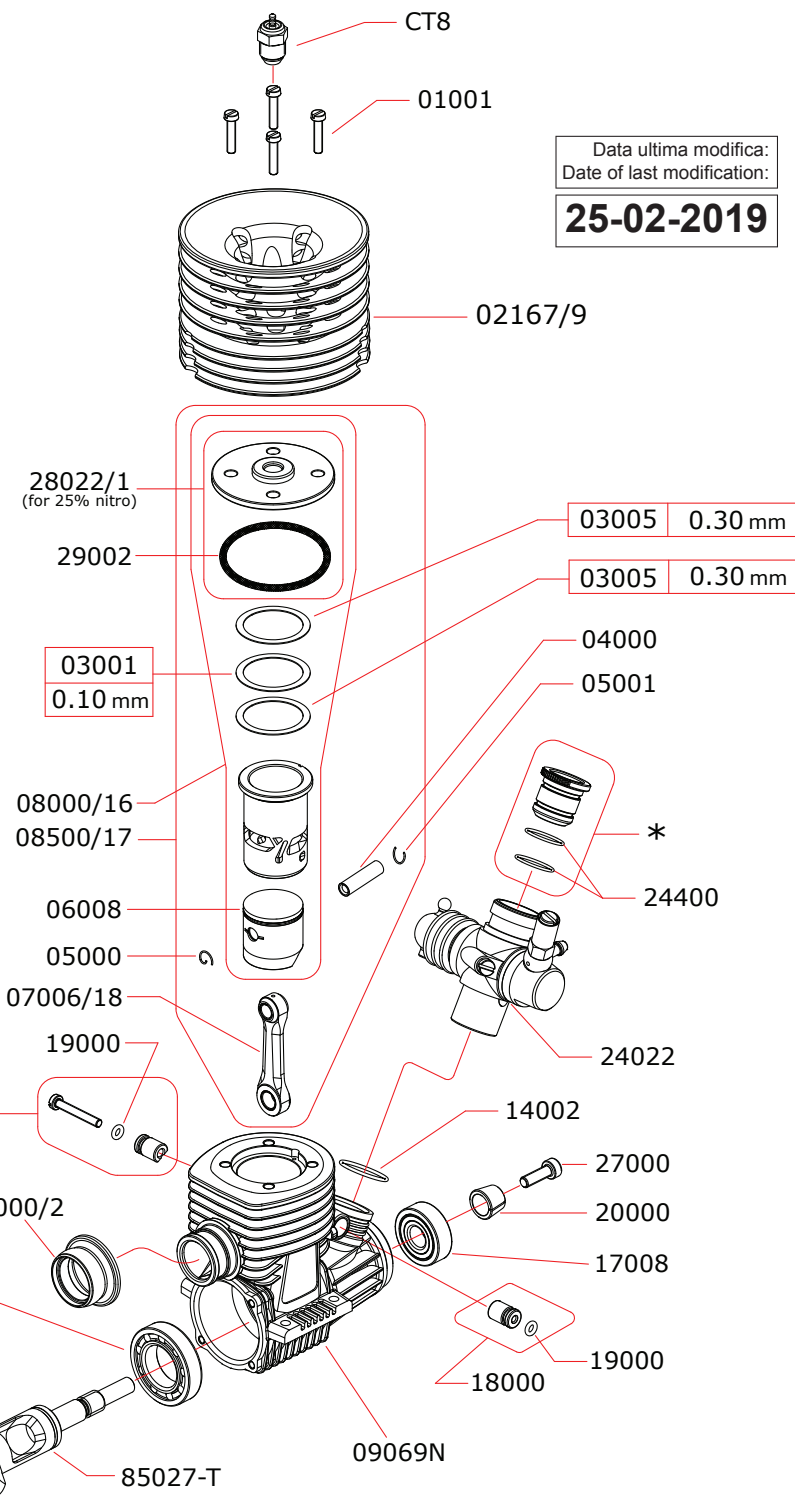

### CARBURETTOR

#### CODE: 24022

\*

	24470-A	Ø7.00mm
	24480-A	Ø8.00mm
	24485-A	Ø8.50mm
	24490-A	Ø9.00mm

Optional

	03002	0.15 mm
	03003	0.20 mm
	03004	0.25 mm
	28037	for 16% nitro

Data ultima modifica:  
 Date of last modification:  
**25-02-2019**

#### Pipes Recommended

	51010 (EFRA 2015)	With ring, 3 chambers
	51021	With ring, 2 chambers, Super Strong

#### Manifolds Recommended

	41015	Conical short, 2 rings
	41016	Conical medium, 2 rings
	41017	Conical long, 2 rings