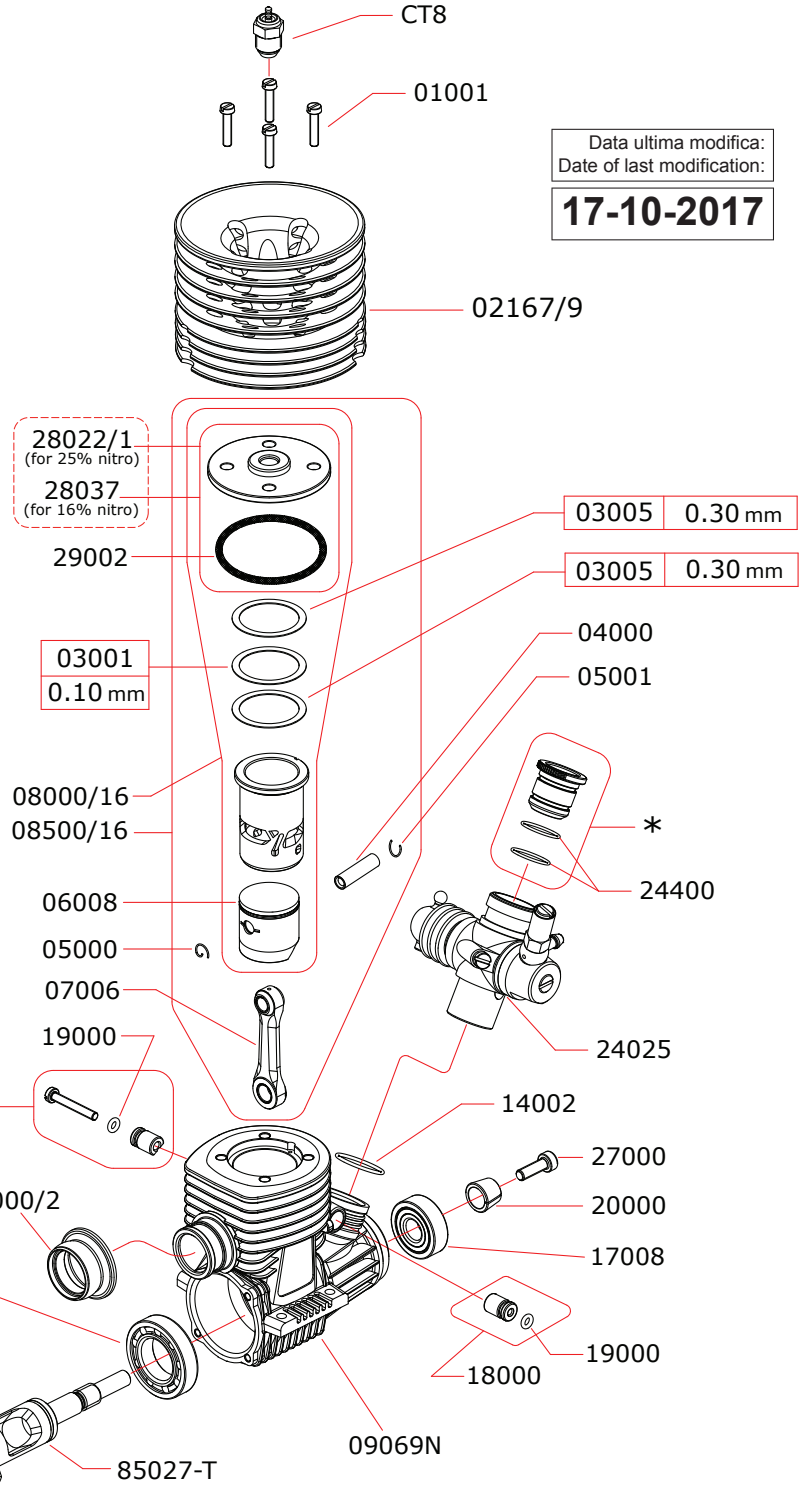

I disegni sono puramente indicativi / Drawings are just indicative.

CARBURETTOR

CODE: 24025

*

	24470-A	Ø7.00mm
	24480-A	Ø8.00mm
	24485-A	Ø8.50mm
	24490-A	Ø9.00mm

Optional

	03002	0.15 mm
	03003	0.20 mm
	03004	0.25 mm

Data ultima modifica:
 Date of last modification:
17-10-2017

Pipes Recommended

	51010 (EFRA 2015)	With ring, 3 chambers
	51021	With ring, 2 chambers, Super Strong

Manifolds Recommended

	41015	Conical short, 2 rings
	41016	Conical medium, 2 rings
	41017	Conical long, 2 rings