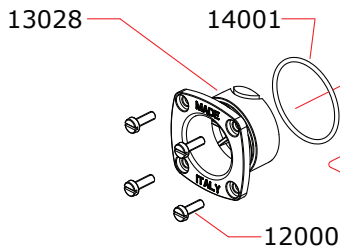

I disegni sono puramente indicativi / Drawings are just indicative.

CARBURETTOR CODE: 24027

*	24480-A	Ø8.00mm
	24485-A	Ø8.50mm
	24490-A	Ø9.00mm

Optional		
	60007	SPECIAL SPRING
	28038	for 16% nitro

16001 (steel)	MITO 7 ON-A
16007 (ceramic)	MITO 7 ON

Data ultima modifica:
Date of last modification:
06-03-2018

Optional		
	03001XL	0.10 mm
	03005 XL	0.30 mm
	03005 XL	0.30 mm

17011 (steel)	MITO 7 ON-A
17012 (ceramic)	MITO 7 ON

Pipes Recommended

	51009 (EFRA 2006)	With ring, 3 chambers
	51010 (EFRA 2015)	With ring, 3 chambers
	51011 (EFRA 2052)	With ring, 3 chambers

Manifolds Recommended

	41015	Conical short, 2 rings
	41016	Conical medium, 2 rings
	41017	Conical long, 2 rings

La NOVAROSSI WORLD S.r.l. si riserva il diritto di apportare modifiche al prodotto senza preavviso.
 NOVAROSSI WORLD S.r.l. reserves the right to modify products without prior notice