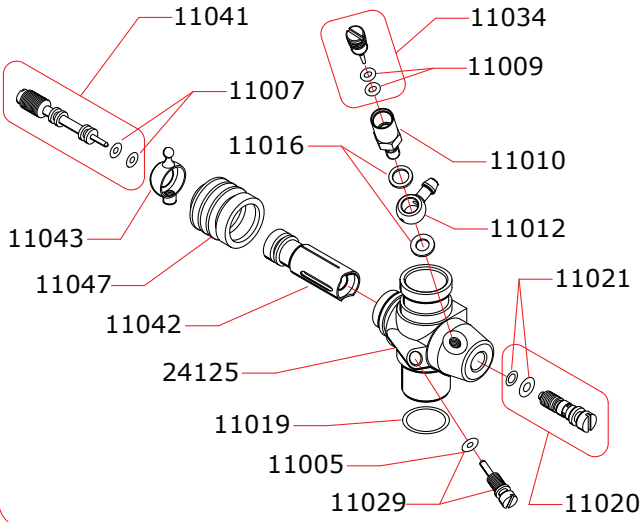

I disegni sono puramente indicativi / Drawings are just indicative.

CARBURETTOR CODE: 24027

*	24480-A	Ø8.00mm
	24485-A	Ø8.50mm
	24490-A	Ø9.00mm

Optional		
	60007	SPECIAL SPRING
	28038	for 16% nitro

16001 (steel)	MITO 7 ON-A
16007 (ceramic)	MITO 7 ON

Data ultima modifica:
Date of last modification:
06-03-2018

Optional		
	03001XL	0.10 mm
	03005 XL	0.30 mm
	03005 XL	0.30 mm

17011 (steel)	MITO 7 ON-A
17012 (ceramic)	MITO 7 ON

Pipes Recommended

	51009 (EFRA 2006)	With ring, 3 chambers
	51010 (EFRA 2015)	With ring, 3 chambers
	51011 (EFRA 2052)	With ring, 3 chambers

Manifolds Recommended

	41015	Conical short, 2 rings
	41016	Conical medium, 2 rings
	41017	Conical long, 2 rings

La NOVAROSSI WORLD S.r.l. si riserva il diritto di apportare modifiche al prodotto senza preavviso.
 NOVAROSSI WORLD S.r.l. reserves the right to modify products without prior notice