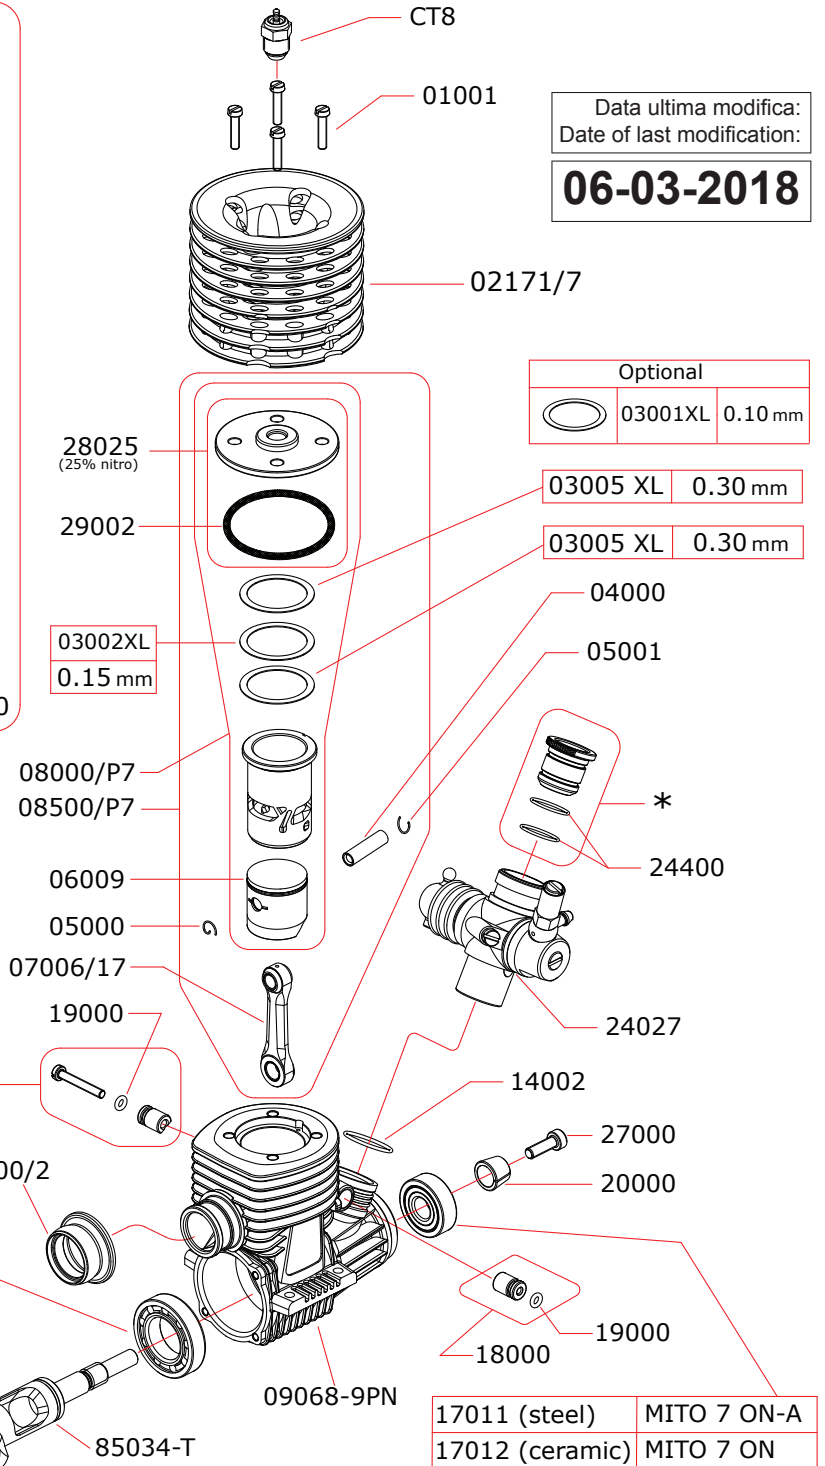

I disegni sono puramente indicativi / Drawings are just indicative.

CARBURETTOR CODE: 24027

*	24480-A	Ø8.00mm
	24485-A	Ø8.50mm
	24490-A	Ø9.00mm

Optional		
	60007	SPECIAL SPRING
	28038	for 16% nitro

16001 (steel)	MITO 7 ON-A
16007 (ceramic)	MITO 7 ON

Data ultima modifica:
Date of last modification:
06-03-2018

Optional		
	03001XL	0.10 mm
	03005 XL	0.30 mm
	03005 XL	0.30 mm

17011 (steel)	MITO 7 ON-A
17012 (ceramic)	MITO 7 ON

Pipes Recommended

	51009 (EFRA 2006)	With ring, 3 chambers
	51010 (EFRA 2015)	With ring, 3 chambers
	51011 (EFRA 2052)	With ring, 3 chambers

Manifolds Recommended

	41015	Conical short, 2 rings
	41016	Conical medium, 2 rings
	41017	Conical long, 2 rings

La NOVAROSSI WORLD S.r.l. si riserva il diritto di apportare modifiche al prodotto senza preavviso.
 NOVAROSSI WORLD S.r.l. reserves the right to modify products without prior notice