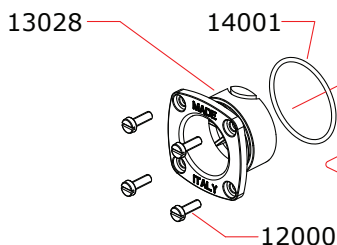

I disegni sono puramente indicativi / Drawings are just indicative.

CARBURETTOR

CODE: 24027

*	24480-A	Ø8.00mm
	24485-A	Ø8.50mm
	24490-A	Ø9.00mm

Optional		
	60007	SPECIAL SPRING
	28038	for 16% nitro

16001 (steel)	MITO 9 ON-A
16007 (ceramic)	MITO 9 ON

Data ultima modifica:
 Date of last modification:
06-03-2018

Optional	
	03001XL 0.10 mm
	03005 XL 0.30 mm
	03005 XL 0.30 mm

17011 (steel)	MITO 9 ON-A
17012 (ceramic)	MITO 9 ON

Pipes Recommended

	51009 (EFRA 2006)	With ring, 3 chambers
	51010 (EFRA 2015)	With ring, 3 chambers
	51011 (EFRA 2052)	With ring, 3 chambers

Manifolds Recommended

	41015	Conical short, 2 rings
	41016	Conical medium, 2 rings
	41017	Conical long, 2 rings