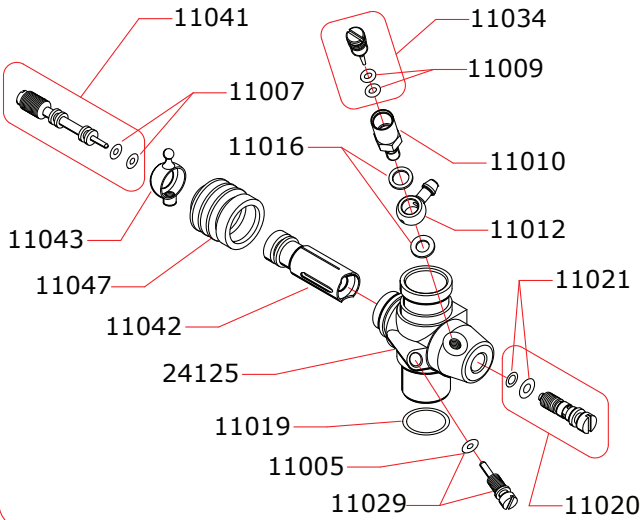

EXPLODED VIEW

MITO 9 ON

MITO 9 ON-A

NOVAROSSO WORLD S.r.l.

Via Europa, 20/A - 25040 Monticelli Brusati (BS) - ITALIA
 web: www.novarossi.it | e-mail: info@novarossi.it
 Tel. +39 030/6850316 | Fax: +39 030/6850314

I disegni sono puramente indicativi / Drawings are just indicative.

CARBURETTOR

CODE: 24027

*	24480-A	Ø8.00mm
	24485-A	Ø8.50mm
	24490-A	Ø9.00mm

Optional		
	60007	SPECIAL SPRING
	28038	for 16% nitro

16001 (steel)	MITO 9 ON-A
16007 (ceramic)	MITO 9 ON

Data ultima modifica:
 Date of last modification:
06-03-2018

Optional	
	03001XL 0.10 mm
	03005 XL 0.30 mm
	03005 XL 0.30 mm

17011 (steel)	MITO 9 ON-A
17012 (ceramic)	MITO 9 ON

Pipes Recommended

	51009 (EFRA 2006)	With ring, 3 chambers
	51010 (EFRA 2015)	With ring, 3 chambers
	51011 (EFRA 2052)	With ring, 3 chambers

Manifolds Recommended

	41015	Conical short, 2 rings
	41016	Conical medium, 2 rings
	41017	Conical long, 2 rings