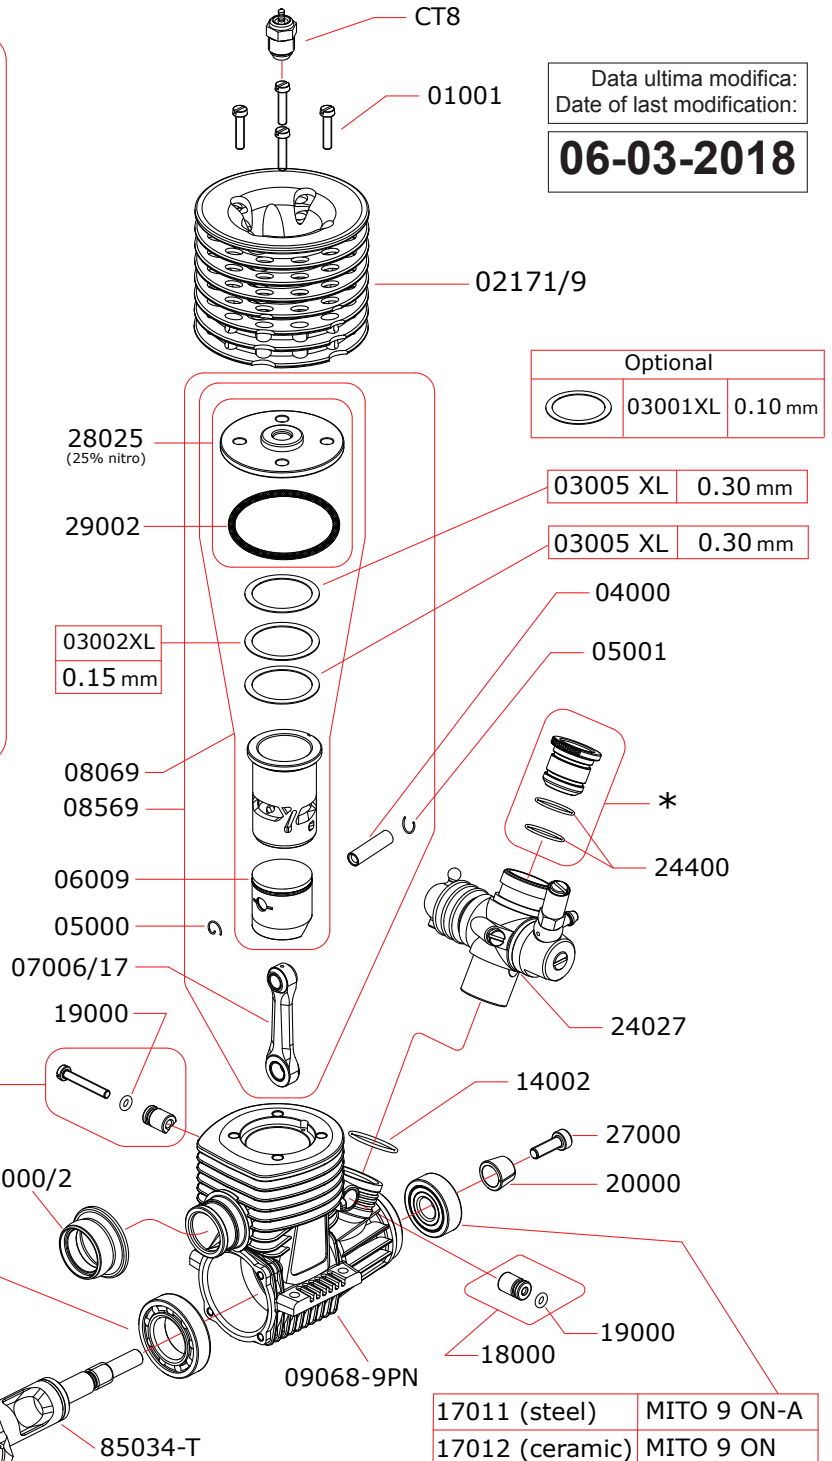

I disegni sono puramente indicativi / Drawings are just indicative.

CARBURETTOR

CODE: 24027

*	24480-A	Ø8.00mm
	24485-A	Ø8.50mm
	24490-A	Ø9.00mm

Optional		
	60007	SPECIAL SPRING
	28038	for 16% nitro

16001 (steel)	MITO 9 ON-A
16007 (ceramic)	MITO 9 ON

Data ultima modifica:
 Date of last modification:
06-03-2018

Optional	
	03001XL 0.10 mm
	03005 XL 0.30 mm
	03005 XL 0.30 mm

17011 (steel)	MITO 9 ON-A
17012 (ceramic)	MITO 9 ON

Pipes Recommended

	51009 (EFRA 2006)	With ring, 3 chambers
	51010 (EFRA 2015)	With ring, 3 chambers
	51011 (EFRA 2052)	With ring, 3 chambers

Manifolds Recommended

	41015	Conical short, 2 rings
	41016	Conical medium, 2 rings
	41017	Conical long, 2 rings