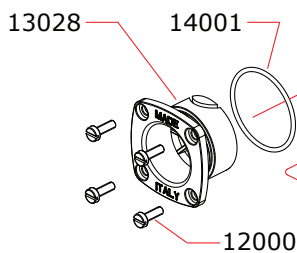

I disegni sono puramente indicativi / Drawings are just indicative.

CARBURETTOR

CODE: 24027

*	24470-A	Ø7.0mm
	24480-A	Ø8.0mm
	24485-A	Ø8.5mm
	24490-A	Ø9.0mm

	60007	SPECIAL SPRING
--	-------	----------------

Data ultima modifica:
 Date of last modification:
06-03-2018

Optional		
	03001XL	0.10 mm
	03003XL	0.20 mm

03005XL	0.30 mm
---------	---------

03005XL	0.30 mm
---------	---------

Pipes Recommended

	51009 (EFRA 2006)	With ring, 3 chambers
	51010 (EFRA 2015)	With ring, 3 chambers
	51011 (EFRA 2052)	With ring, 3 chambers

Manifolds Recommended

	41015	Conical short, 2 rings
	41016	Conical medium, 2 rings
	41017	Conical long, 2 rings