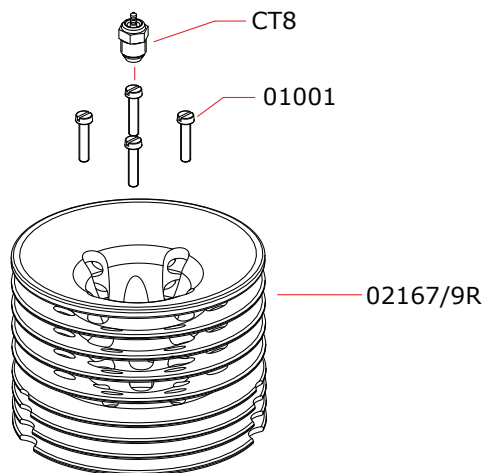

I disegni sono puramente indicativi / Drawings are just indicative.

CARBURETTOR

CODE: 24027

*	24470-A	Ø7.0mm
	24480-A	Ø8.0mm
	24485-A	Ø8.5mm
	24490-A	Ø9.0mm

	60007	SPECIAL SPRING
--	-------	----------------

Data ultima modifica:
 Date of last modification:
21-09-2017

Optional		
	03001XL	0.10 mm
	03003XL	0.20 mm

Pipes Recommended

	51009 (EFRA 2006)	With ring, 3 chambers
	51010 (EFRA 2015)	With ring, 3 chambers
	51011 (EFRA 2052)	With ring, 3 chambers

Manifolds Recommended

	41015	Conical short, 2 rings
	41016	Conical medium, 2 rings
	41017	Conical long, 2 rings