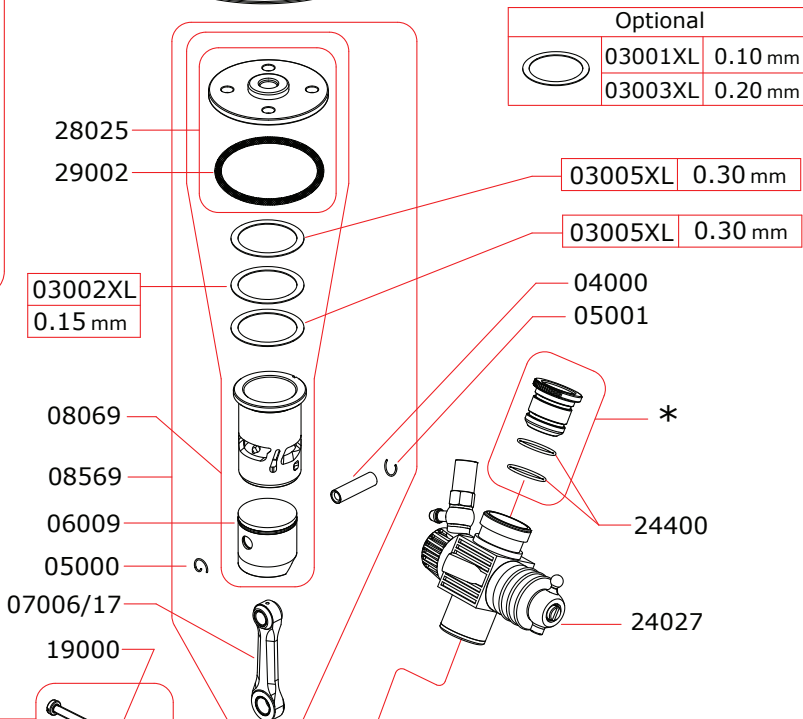

I disegni sono puramente indicativi / Drawings are just indicative.

CARBURETTOR

CODE: 24027

*	24470-A	Ø7.0mm
	24480-A	Ø8.0mm
	24485-A	Ø8.5mm
	24490-A	Ø9.0mm

	60007	SPECIAL SPRING
--	-------	----------------

Data ultima modifica:
 Date of last modification:
06-03-2018

Optional		
	03001XL	0.10 mm
	03003XL	0.20 mm

03005XL	0.30 mm
---------	---------

03005XL	0.30 mm
---------	---------

Pipes Recommended

	51009 (EFRA 2006)	With ring, 3 chambers
	51010 (EFRA 2015)	With ring, 3 chambers
	51011 (EFRA 2052)	With ring, 3 chambers

Manifolds Recommended

	41015	Conical short, 2 rings
	41016	Conical medium, 2 rings
	41017	Conical long, 2 rings