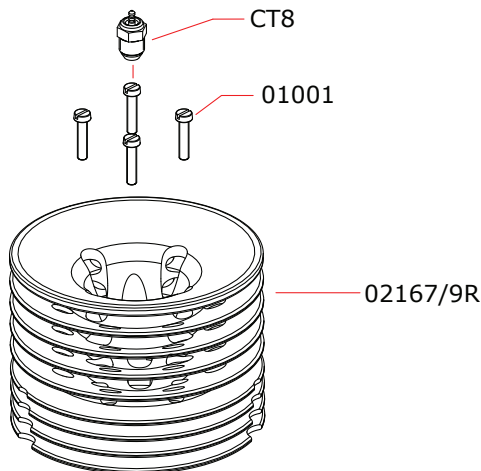

I disegni sono puramente indicativi / Drawings are just indicative.

CARBURETTOR

CODE: 24027

*	24470-A	Ø7.0mm
	24480-A	Ø8.0mm
	24485-A	Ø8.5mm
	24490-A	Ø9.0mm

	60007	SPECIAL SPRING
--	-------	----------------

Data ultima modifica:
 Date of last modification:
06-03-2018

Optional		
	03001XL	0.10 mm
	03003XL	0.20 mm

03005XL	0.30 mm
---------	---------

03005XL	0.30 mm
---------	---------

Pipes Recommended

	51009 (EFRA 2006)	With ring, 3 chambers
	51010 (EFRA 2015)	With ring, 3 chambers
	51011 (EFRA 2052)	With ring, 3 chambers

Manifolds Recommended

	41015	Conical short, 2 rings
	41016	Conical medium, 2 rings
	41017	Conical long, 2 rings