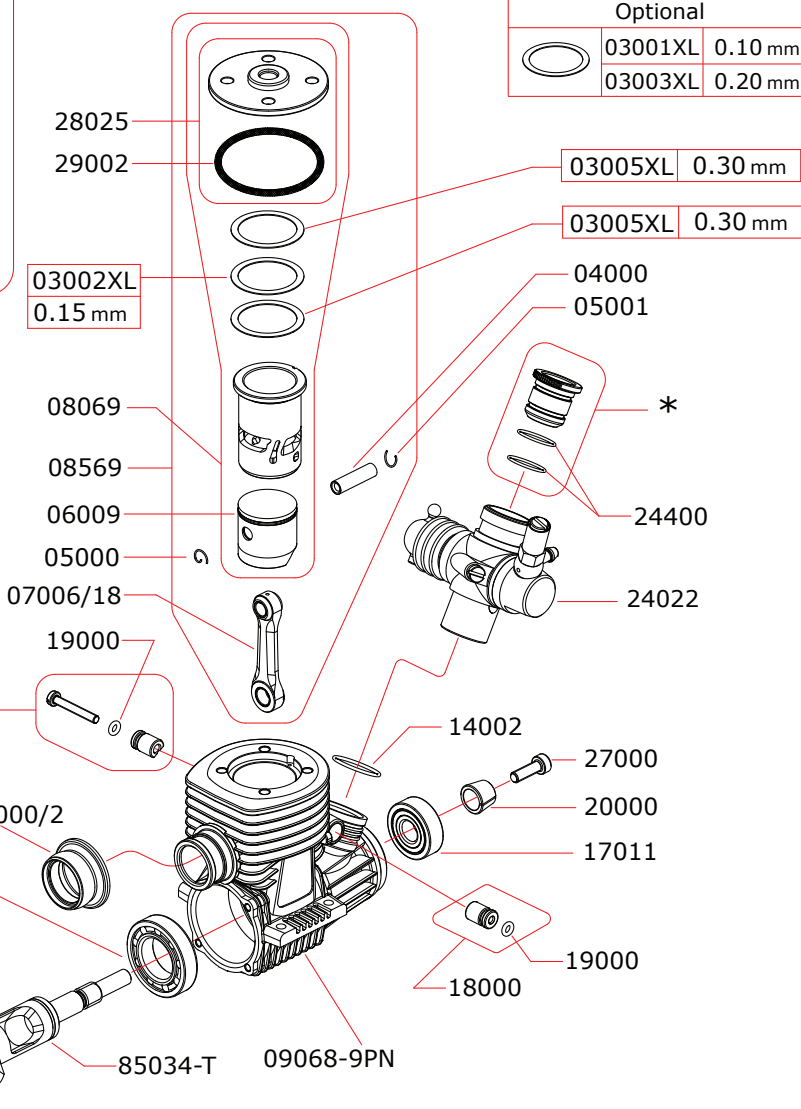

*I disegni sono puramente indicativi / Drawings are just indicative.*

## CARBURETTOR CODE: 24022

Optional		
	03001XL	0.10 mm
	03003XL	0.20 mm

*			
	24470-A	Ø7.0mm	
	24480-A	Ø8.0mm	
	24485-A	Ø8.5mm	
	24490-A	Ø9.0mm	

	60007	SPECIAL SPRING
--	-------	----------------

Data ultima modifica:  
Date of last modification:  
**03-04-2019**

### Pipes Recommended

	51009 (EFRA 2006)	With ring, 3 chambers
	51010 (EFRA 2015)	With ring, 3 chambers
	51011 (EFRA 2052)	With ring, 3 chambers

### Manifolds Recommended

	41015	Conical short, 2 rings
	41016	Conical medium, 2 rings
	41017	Conical long, 2 rings