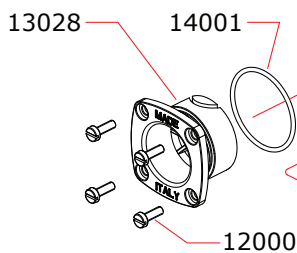

I disegni sono puramente indicativi / Drawings are just indicative.

CARBURETTOR

CODE: 24027

*	24470-A	Ø7.0mm
	24480-A	Ø8.0mm
	24485-A	Ø8.5mm
	24490-A	Ø9.0mm

	60007	SPECIAL SPRING
--	-------	----------------

Data ultima modifica:
 Date of last modification:
21-09-2017

Optional		
	03001XL	0.10 mm
	03003XL	0.20 mm

Pipes Recommended

	51009 (EFRA 2006)	With ring, 3 chambers
	51010 (EFRA 2015)	With ring, 3 chambers
	51011 (EFRA 2052)	With ring, 3 chambers

Manifolds Recommended

	41015	Conical short, 2 rings
	41016	Conical medium, 2 rings
	41017	Conical long, 2 rings