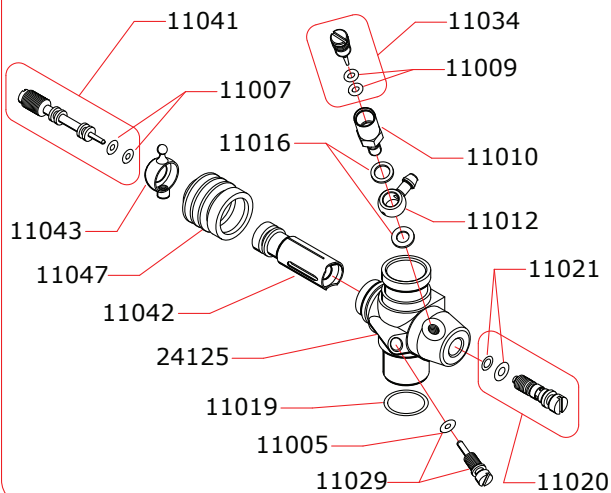

I disegni sono puramente indicativi / Drawings are just indicative.

CARBURETTOR

CODE: 24027

*	24470-A	Ø7.0mm
	24480-A	Ø8.0mm
	24485-A	Ø8.5mm
	24490-A	Ø9.0mm

	60007	SPECIAL SPRING
--	-------	----------------

Data ultima modifica:
 Date of last modification:
21-09-2017

Optional		
	03001XL	0.10 mm
	03003XL	0.20 mm

Pipes Recommended

	51009 (EFRA 2006)	With ring, 3 chambers
	51010 (EFRA 2015)	With ring, 3 chambers
	51011 (EFRA 2052)	With ring, 3 chambers

Manifolds Recommended

	41015	Conical short, 2 rings
	41016	Conical medium, 2 rings
	41017	Conical long, 2 rings