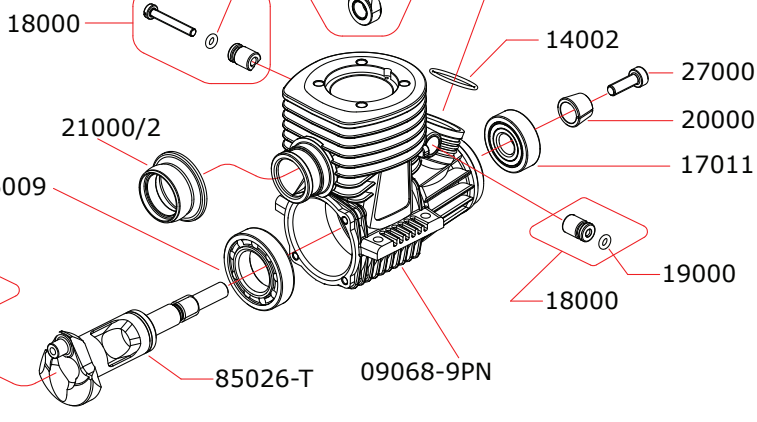

I disegni sono puramente indicativi / Drawings are just indicative.

CARBURETTOR

CODE: 24027

*	24470-A	Ø7.0mm
	24480-A	Ø8.0mm
	24485-A	Ø8.5mm
	24490-A	Ø9.0mm

	60007	SPECIAL SPRING
--	-------	----------------

Data ultima modifica:
 Date of last modification:
21-09-2017

Optional		
	03001XL	0.10 mm
	03003XL	0.20 mm

Pipes Recommended

	51009 (EFRA 2006)	With ring, 3 chambers
	51010 (EFRA 2015)	With ring, 3 chambers
	51011 (EFRA 2052)	With ring, 3 chambers