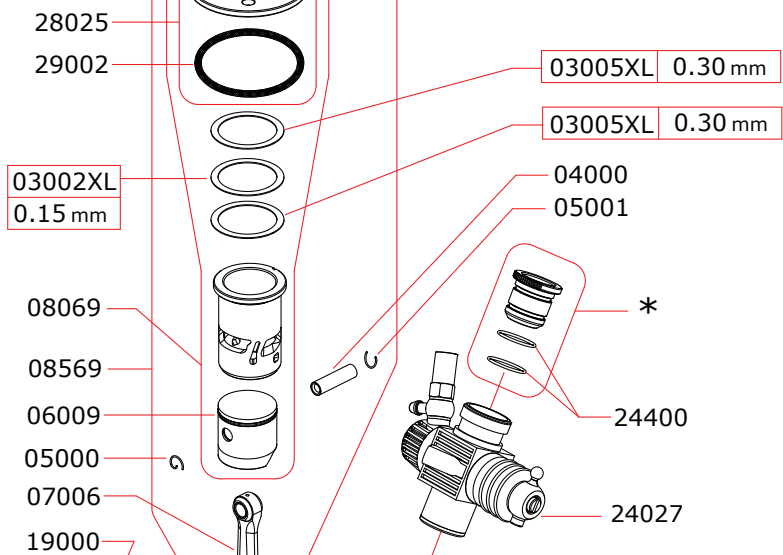

I disegni sono puramente indicativi / Drawings are just indicative.

CARBURETTOR

CODE: 24027

*	24470-A	Ø7.0mm
	24480-A	Ø8.0mm
	24485-A	Ø8.5mm
	24490-A	Ø9.0mm

	60007	SPECIAL SPRING
--	-------	----------------

Data ultima modifica:
 Date of last modification:
21-09-2017

Optional		
	03001XL	0.10 mm
	03003XL	0.20 mm

Pipes Recommended

	51009 (EFRA 2006)	With ring, 3 chambers
	51010 (EFRA 2015)	With ring, 3 chambers
	51011 (EFRA 2052)	With ring, 3 chambers

Manifolds Recommended

	41015	Conical short, 2 rings
	41016	Conical medium, 2 rings
	41017	Conical long, 2 rings