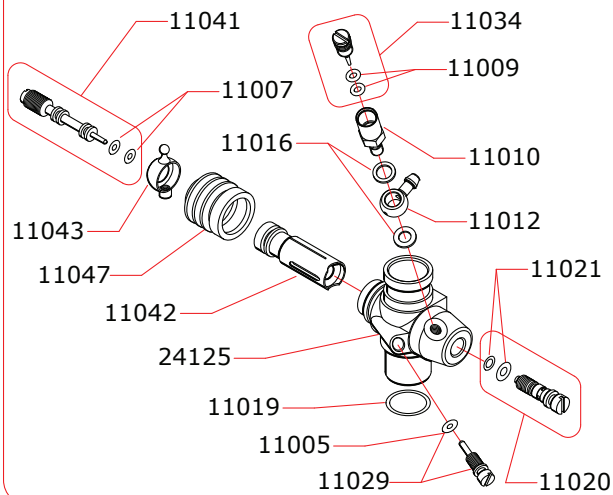

I disegni sono puramente indicativi / Drawings are just indicative.

CARBURETTOR

CODE: 24027

*	24470-A	Ø7.0mm
	24480-A	Ø8.0mm
	24485-A	Ø8.5mm
	24490-A	Ø9.0mm

	60007	SPECIAL SPRING
--	-------	----------------

Data ultima modifica:
 Date of last modification:
06-03-2018

Optional		
	03001XL	0.10 mm
	03003XL	0.20 mm

03005XL	0.30 mm
---------	---------

03005XL	0.30 mm
---------	---------

Pipes Recommended

	51009 (EFRA 2006)	With ring, 3 chambers
	51010 (EFRA 2015)	With ring, 3 chambers
	51011 (EFRA 2052)	With ring, 3 chambers

Manifolds Recommended

	41015	Conical short, 2 rings
	41016	Conical medium, 2 rings
	41017	Conical long, 2 rings