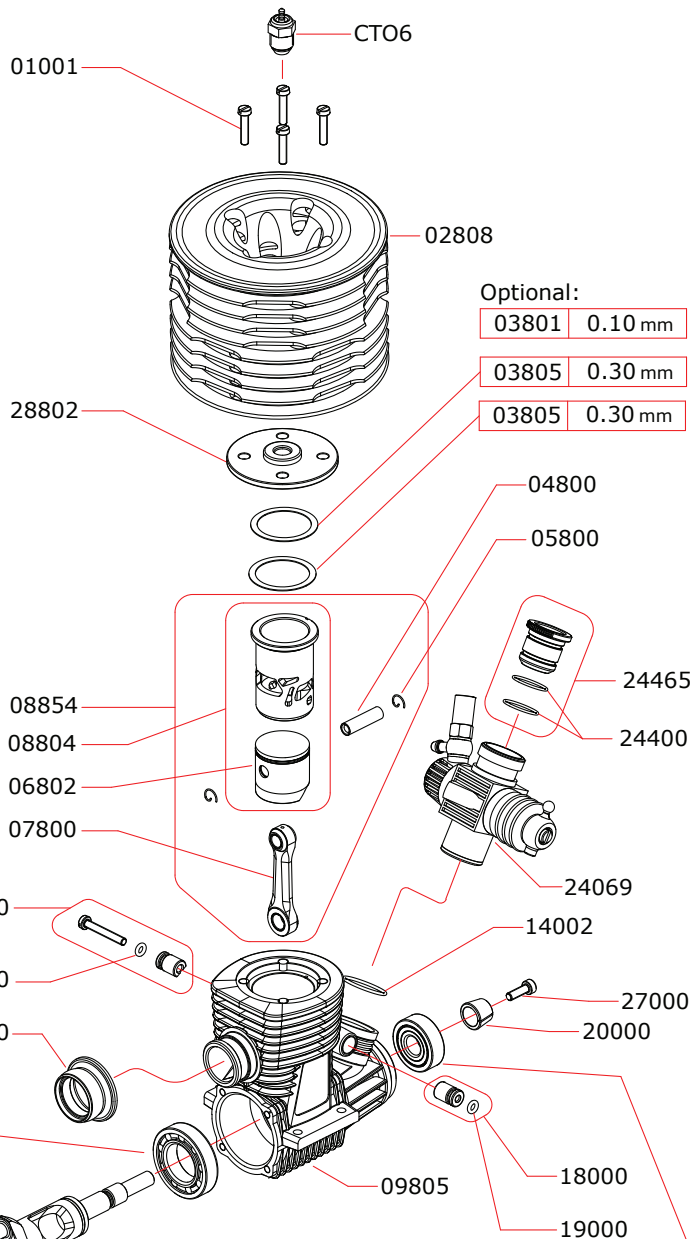

I disegni sono puramente indicativi / Drawings are just indicative.

CARBURETTOR CODE: 24069 (REVERSE)

24490	9.0 mm
24485	8.5 mm
24480	8.0 mm
24475	7.5 mm
24470	7.0 mm

16801 (ceramic)	PLUS.28-7RTS
16800 (steel)	PLUS.28-7RT

Optional:

03801	0.10 mm
03805	0.30 mm
03805	0.30 mm

17012 (ceramic)	PLUS.28-7RTS
17011 (steel)	PLUS.28-7RT

Data ultima modifica: **17-10-2017**
Date of last modification:

Pipes Recommended

	51006 (EFRA 9901)	With ring, 3 chambers
	51016 (EFRA 9901)	With ring, 3 chambers stronger walls
	51008 (EFRA 9853)	With ring, 2 chambers

Manifolds Recommended

	41021	Short, 2 rings
	41020	Long, 2 rings
	41019	Extra short, 2 rings