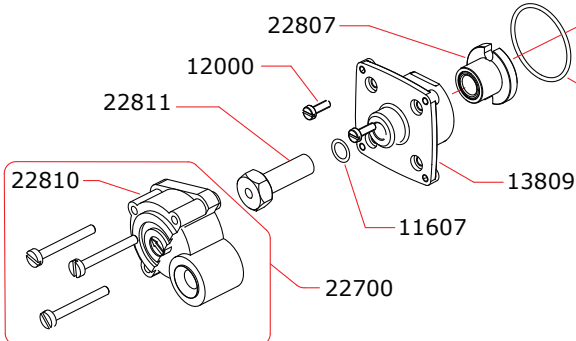

I disegni sono puramente indicativi / Drawings are just indicative.

CARBURETTOR CODE: 24069 (REVERSE)

24490	9.0 mm
24485	8.5 mm
24480	8.0 mm
24475	7.5 mm
24470	7.0 mm

16801 (ceramic)	PLUS.28-7RTS
16800 (steel)	PLUS.28-7RT

Optional:

03801	0.10 mm
03805	0.30 mm
03805	0.30 mm

17012 (ceramic)	PLUS.28-7RTS
17011 (steel)	PLUS.28-7RT

Data ultima modifica: **17-10-2017**
Date of last modification:

Pipes Recommended

	51006 (EFRA 9901)	With ring, 3 chambers
	51016 (EFRA 9901)	With ring, 3 chambers stronger walls
	51008 (EFRA 9853)	With ring, 2 chambers

Manifolds Recommended

	41021	Short, 2 rings
	41020	Long, 2 rings
	41019	Extra short, 2 rings