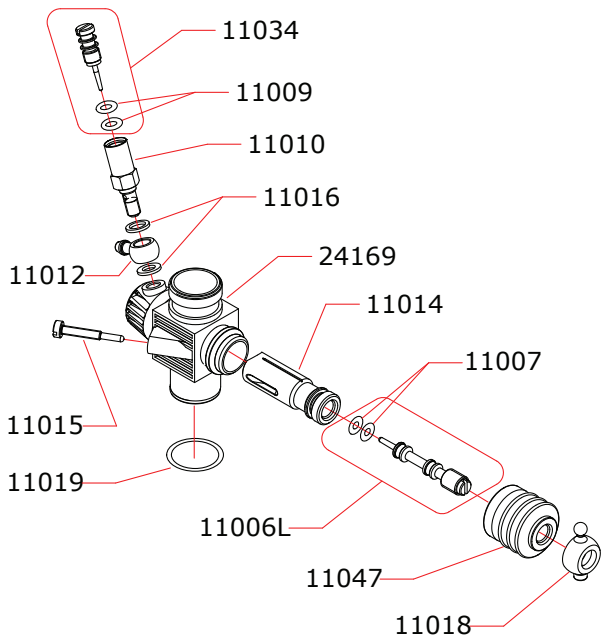

I disegni sono puramente indicativi / Drawings are just indicative.

CARBURETTOR CODE: 24069 (REVERSE)

24490	9.0 mm
24485	8.5 mm
24480	8.0 mm
24475	7.5 mm
24470	7.0 mm

16801 (ceramic)	PLUS.28-7RTS
16800 (steel)	PLUS.28-7RT

Optional:

03801	0.10 mm
03805	0.30 mm
03805	0.30 mm

17012 (ceramic)	PLUS.28-7RTS
17011 (steel)	PLUS.28-7RT

Data ultima modifica: **17-10-2017**
Date of last modification:

Pipes Recommended

	51006 (EFRA 9901)	With ring, 3 chambers
	51016 (EFRA 9901)	With ring, 3 chambers stronger walls
	51008 (EFRA 9853)	With ring, 2 chambers

Manifolds Recommended

	41021	Short, 2 rings
	41020	Long, 2 rings
	41019	Extra short, 2 rings