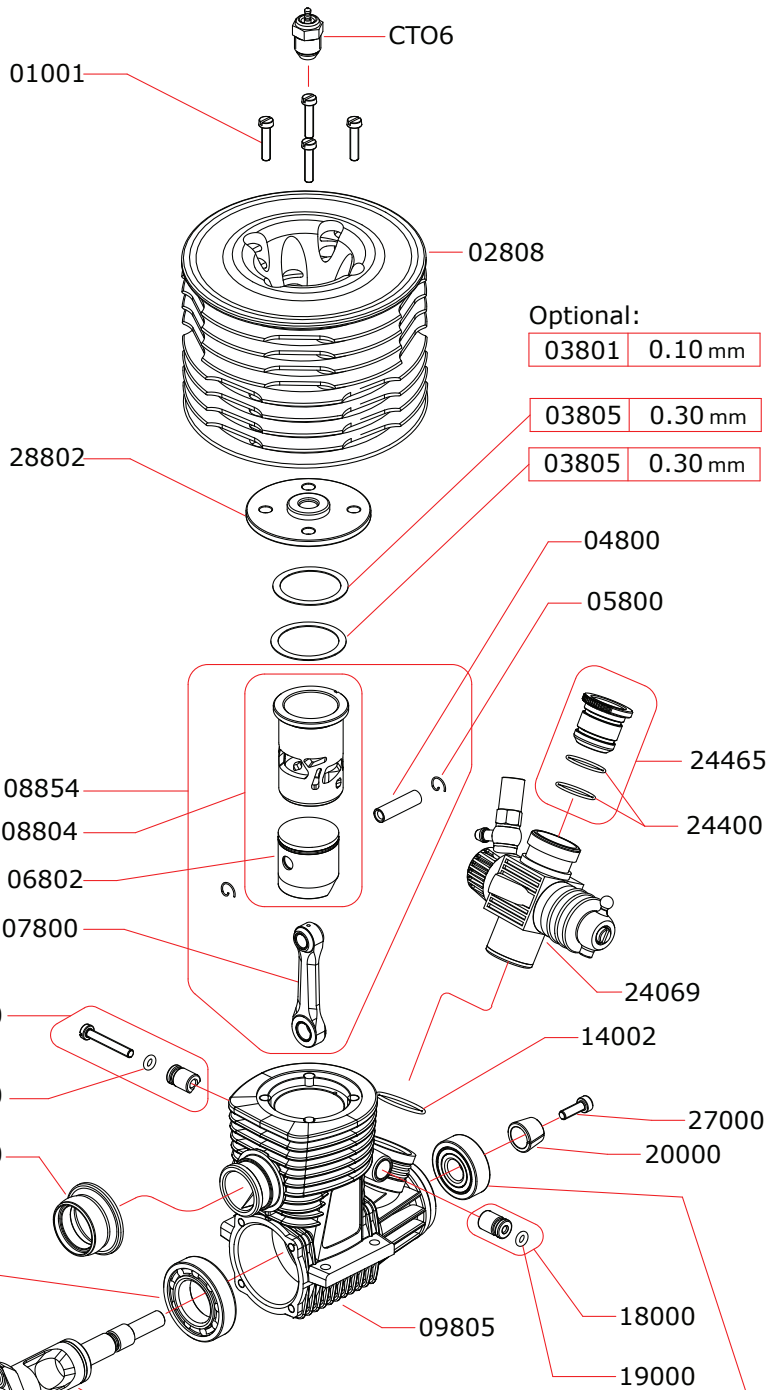

## CARBURETTOR

### CODE: 24069 (REVERSE)

Data ultima modifica: **17-10-2017**  
 Date of last modification:

	24490	9.0 mm
	24485	8.5 mm
	24480	8.0 mm
	24475	7.5 mm
	24470	7.0 mm

16801 (ceramic)	PLUS.28-7TS
16800 (steel)	PLUS.28-7T

Optional:

03801	0.10 mm
03805	0.30 mm
03805	0.30 mm

17012 (ceramic)	PLUS.28-7TS
17011 (steel)	PLUS.28-7T

#### Manifolds Recommended

	41021	Short, 2 rings
	41020	Long, 2 rings
	41019	Extra short, 2 rings