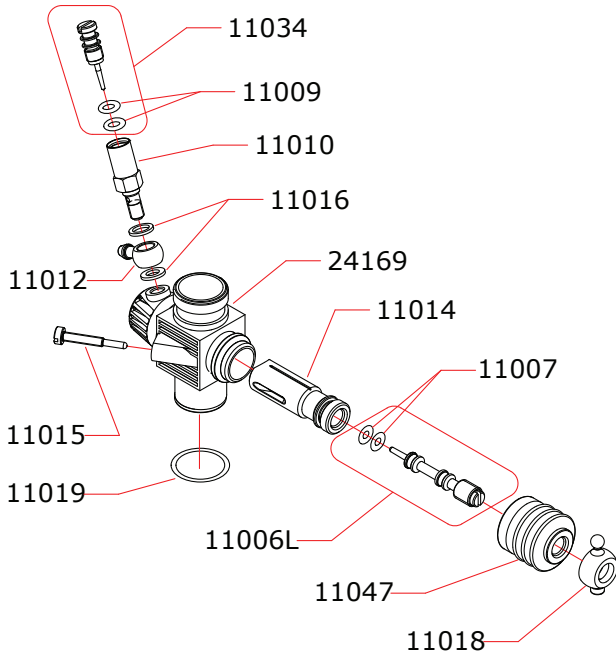

## CARBURETTOR

### CODE: 24069 (REVERSE)

Data ultima modifica: **17-10-2017**  
 Date of last modification:

	24490	9.0 mm
	24485	8.5 mm
	24480	8.0 mm
	24475	7.5 mm
	24470	7.0 mm

16801 (ceramic)	PLUS.28-7TS
16800 (steel)	PLUS.28-7T

Optional:

03801	0.10 mm
03805	0.30 mm
03805	0.30 mm

17012 (ceramic)	PLUS.28-7TS
17011 (steel)	PLUS.28-7T

#### Manifolds Recommended

	41021	Short, 2 rings
	41020	Long, 2 rings
	41019	Extra short, 2 rings