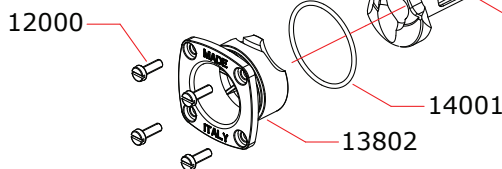

## CARBURETTOR

### CODE: 24069 (REVERSE)

Data ultima modifica: **17-10-2017**  
 Date of last modification:

	24490	9.0 mm
	24485	8.5 mm
	24480	8.0 mm
	24475	7.5 mm
	24470	7.0 mm

16801 (ceramic)	PLUS.28-7TS
16800 (steel)	PLUS.28-7T

Optional:

03801	0.10 mm
03805	0.30 mm
03805	0.30 mm

17012 (ceramic)	PLUS.28-7TS
17011 (steel)	PLUS.28-7T