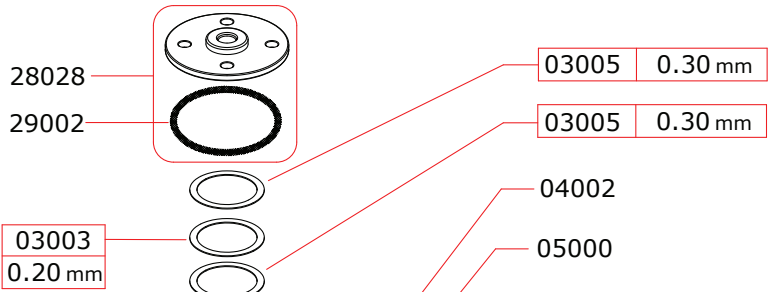

I disegni sono puramente indicativi / Drawings are just indicative.

Data ultima modifica: **30-01-2018**
Date of last modification:

CARBURETTOR CODE: 24069 Reverse

*	24454	5.4 mm
	24460	6.0 mm
	24465	6.5 mm
	24470	7.0 mm

Optional		
○	03002	0.15 mm
	03001	0.10 mm
	03004	0.25 mm

Pipes Recommended

	51006M (EFRA 9901)	With ring, 3 chambers reinforced tube
	51020M (EFRA 2096)	With ring, 3 chambers reinforced tube, IFMAR WC
	51016 (EFRA 9901)	With ring, 3 chambers stronger walls