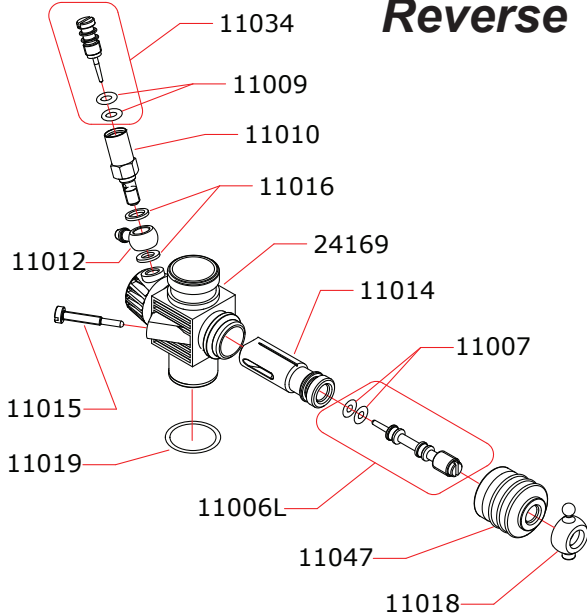

I disegni sono puramente indicativi / Drawings are just indicative.

Data ultima modifica: **30-01-2018**
Date of last modification:

CARBURETTOR CODE: 24069 Reverse

*	24454	5.4 mm
	24460	6.0 mm
	24465	6.5 mm
	24470	7.0 mm

Optional		
○	03002	0.15 mm
	03001	0.10 mm
	03004	0.25 mm

Pipes Recommended

	51006M (EFRA 9901)	With ring, 3 chambers reinforced tube
	51020M (EFRA 2096)	With ring, 3 chambers reinforced tube, IFMAR WC
	51016 (EFRA 9901)	With ring, 3 chambers stronger walls

Manifolds Recommended

	41021	Short, 2 rings
	41029	Compact short, 2 rings for Mugen cars
	41030	Compact long, 2 rings for Mugen cars

La NOVAROSSO WORLD S.r.l. si riserva il diritto di apportare modifiche al prodotto senza preavviso.
NOVAROSSO WORLD S.r.l. reserves the right to modify products without prior notice