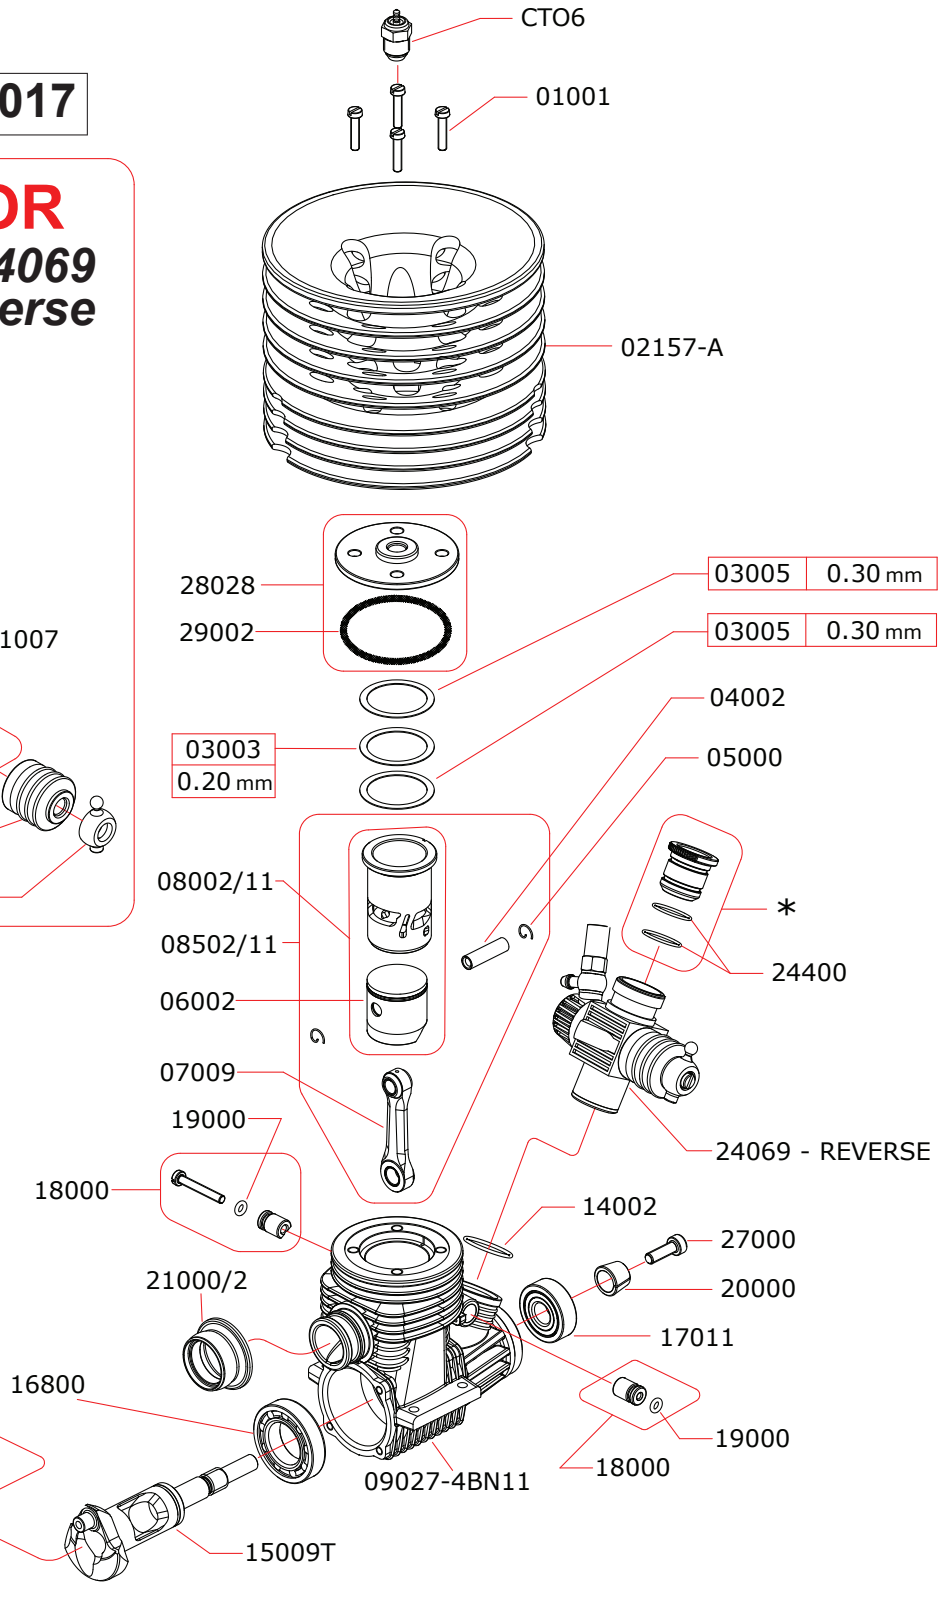

## CARBURETTOR CODE: 24069 Reverse

*	24454	5.4 mm
	24460	6.0 mm
	24465	6.5 mm
	24470	7.0 mm

Optional		
○	03002	0.15 mm
	03001	0.10 mm
	03004	0.25 mm

### Pipes Recommended

	51006M (EFRA 9901)	With ring, 3 chambers reinforced tube
	51020M (EFRA 2096)	With ring, 3 chambers reinforced tube, IFMAR WC
	51016 (EFRA 9901)	With ring, 3 chambers stronger walls

### Manifolds Recommended

	41021	Short, 2 rings
	41029	Compact short, 2 rings for Mugen cars
	41030	Compact long, 2 rings for Mugen cars

**La NOVAROSSO WORLD S.r.l. si riserva il diritto di apportare modifiche al prodotto senza preavviso.  
NOVAROSSO WORLD S.r.l. reserves the right to modify products without prior notice**