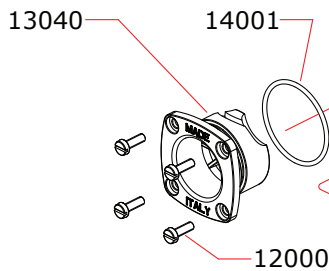

I disegni sono puramente indicativi / Drawings are just indicative.

Data ultima modifica: **30-01-2018**
Date of last modification:

CARBURETTOR CODE: 24069 Reverse

*	24454	5.4 mm
	24460	6.0 mm
	24465	6.5 mm
	24470	7.0 mm

Optional		
○	03002	0.15 mm
	03001	0.10 mm
	03004	0.25 mm

Pipes Recommended

	51006M (EFRA 9901)	With ring, 3 chambers reinforced tube
	51020M (EFRA 2096)	With ring, 3 chambers reinforced tube, IFMAR WC
	51016 (EFRA 9901)	With ring, 3 chambers stronger walls

Manifolds Recommended

	41021	Short, 2 rings
	41029	Compact short, 2 rings for Mugen cars
	41030	Compact long, 2 rings for Mugen cars

La NOVAROSSO WORLD S.r.l. si riserva il diritto di apportare modifiche al prodotto senza preavviso.
NOVAROSSO WORLD S.r.l. reserves the right to modify products without prior notice