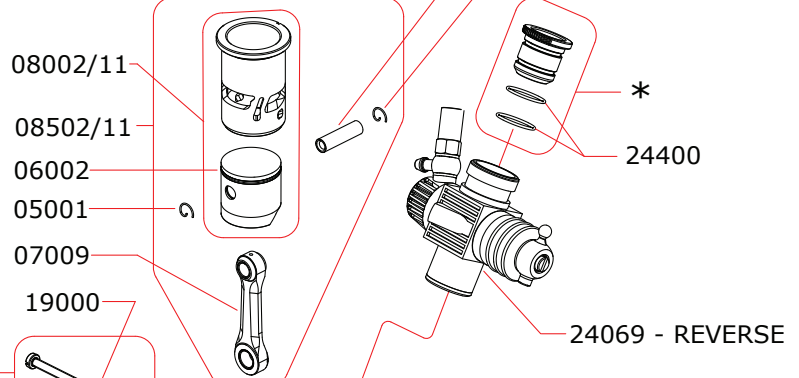

I disegni sono puramente indicativi / Drawings are just indicative.

Data ultima modifica: **30-01-2018**
Date of last modification:

CARBURETTOR CODE: 24069 Reverse

*	24454	5.4 mm
	24460	6.0 mm
	24465	6.5 mm
	24470	7.0 mm

Optional		
○	03002	0.15 mm
	03001	0.10 mm
	03004	0.25 mm

Pipes Recommended

	51006M (EFRA 9901)	With ring, 3 chambers reinforced tube
	51020M (EFRA 2096)	With ring, 3 chambers reinforced tube, IFMAR WC
	51016 (EFRA 9901)	With ring, 3 chambers stronger walls

Manifolds Recommended

	41021	Short, 2 rings
	41029	Compact short, 2 rings for Mugen cars
	41030	Compact long, 2 rings for Mugen cars

La NOVAROSSO WORLD S.r.l. si riserva il diritto di apportare modifiche al prodotto senza preavviso.
NOVAROSSO WORLD S.r.l. reserves the right to modify products without prior notice