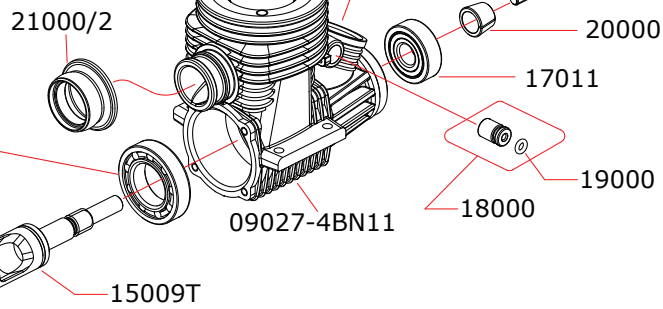

I disegni sono puramente indicativi / Drawings are just indicative.

Data ultima modifica: **30-01-2018**
Date of last modification:

CARBURETTOR CODE: 24069 Reverse

*	24454	5.4 mm
	24460	6.0 mm
	24465	6.5 mm
	24470	7.0 mm

Optional		
○	03002	0.15 mm
	03001	0.10 mm
	03004	0.25 mm

Pipes Recommended

	51006M (EFRA 9901)	With ring, 3 chambers reinforced tube
	51020M (EFRA 2096)	With ring, 3 chambers reinforced tube, IFMAR WC
	51016 (EFRA 9901)	With ring, 3 chambers stronger walls

Manifolds Recommended

	41021	Short, 2 rings
	41029	Compact short, 2 rings for Mugen cars
	41030	Compact long, 2 rings for Mugen cars

La NOVAROSSO WORLD S.r.l. si riserva il diritto di apportare modifiche al prodotto senza preavviso.
NOVAROSSO WORLD S.r.l. reserves the right to modify products without prior notice