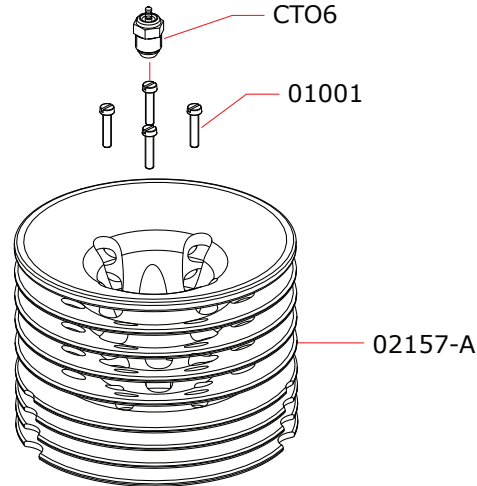

I disegni sono puramente indicativi / Drawings are just indicative.

Data ultima modifica: **30-01-2018**
Date of last modification:

CARBURETTOR CODE: 24069 Reverse

*	24454	5.4 mm
	24460	6.0 mm
	24465	6.5 mm
	24470	7.0 mm

Optional		
○	03002	0.15 mm
	03001	0.10 mm
	03004	0.25 mm

Pipes Recommended

	51006M (EFRA 9901)	With ring, 3 chambers reinforced tube
	51020M (EFRA 2096)	With ring, 3 chambers reinforced tube, IFMAR WC
	51016 (EFRA 9901)	With ring, 3 chambers stronger walls

Manifolds Recommended

	41021	Short, 2 rings
	41029	Compact short, 2 rings for Mugen cars
	41030	Compact long, 2 rings for Mugen cars

La NOVAROSSO WORLD S.r.l. si riserva il diritto di apportare modifiche al prodotto senza preavviso.
NOVAROSSO WORLD S.r.l. reserves the right to modify products without prior notice