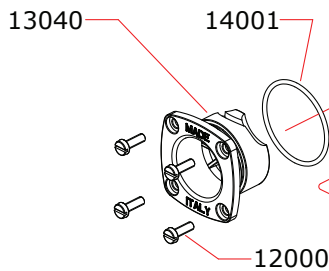

## CARBURETTOR CODE: 24069 Reverse

*	24454	5.4 mm
	24460	6.0 mm
	24465	6.5 mm
	24470	7.0 mm

Optional		
○	03002	0.15 mm
	03001	0.10 mm
	03004	0.25 mm

### Pipes Recommended

	51006M (EFRA 9901)	With ring, 3 chambers reinforced tube
	51020M (EFRA 2096)	With ring, 3 chambers reinforced tube, IFMAR WC
	51016 (EFRA 9901)	With ring, 3 chambers stronger walls

### Manifolds Recommended

	41021	Short, 2 rings
	41029	Compact short, 2 rings for Mugen cars
	41030	Compact long, 2 rings for Mugen cars

**La NOVAROSSO WORLD S.r.l. si riserva il diritto di apportare modifiche al prodotto senza preavviso.  
NOVAROSSO WORLD S.r.l. reserves the right to modify products without prior notice**