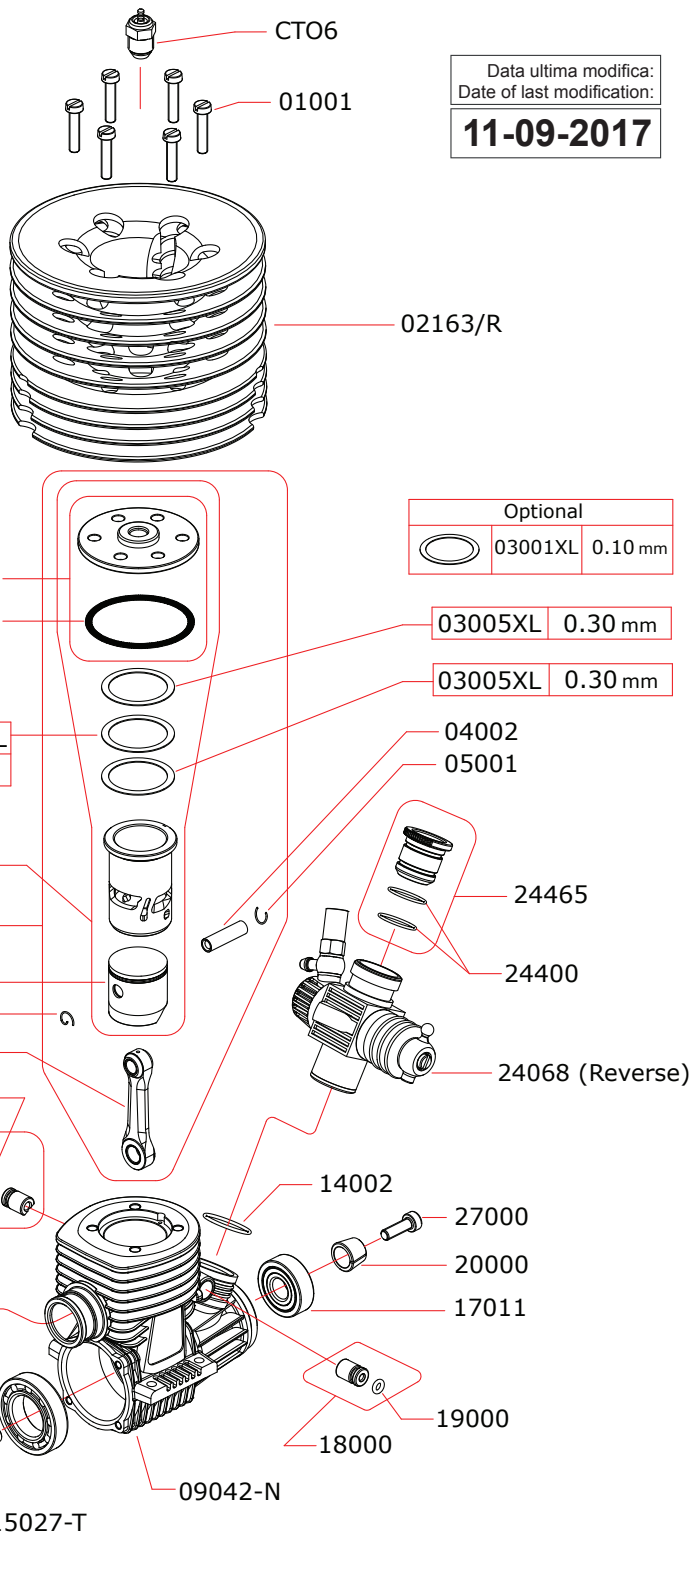

Data ultima modifica:
 Date of last modification:
11-09-2017

CARBURETTOR

CODE: 24068
 Reverse

Optional

	24454	5.4 mm
	24460	6.0 mm
	24470	7.0 mm
	24480	8.0 mm

Optional		
	03001XL	0.10 mm

	03005XL	0.30 mm
--	---------	---------

	03005XL	0.30 mm
--	---------	---------

Pipes Recommended

	51006M (EFRA 9901)	With ring, 3 chambers reinforced tube
	51020M (EFRA 2096)	With ring, 3 chambers reinforced tube, IFMAR WC
	51016 (EFRA 9901)	With ring, 3 chambers stronger walls

Manifolds Recommended

	41021	Short, 2 rings
	41029	Compact short, 2 rings for Mugen cars
	41030	Compact long, 2 rings for Mugen cars