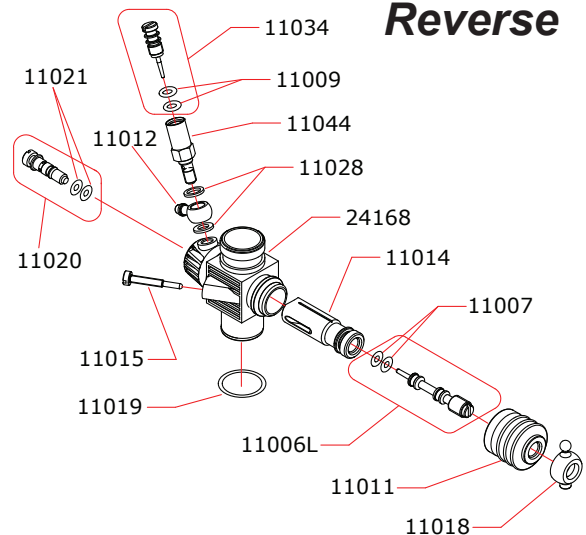

Data ultima modifica:
 Date of last modification:
11-09-2017

CARBURETTOR

CODE: 24068
 Reverse

Optional

	24454	5.4 mm
	24460	6.0 mm
	24470	7.0 mm
	24480	8.0 mm

Optional		
	03001XL	0.10 mm

	03005XL	0.30 mm
--	---------	---------

	03005XL	0.30 mm
--	---------	---------

Pipes Recommended

	51006M (EFRA 9901)	With ring, 3 chambers reinforced tube
	51020M (EFRA 2096)	With ring, 3 chambers reinforced tube, IFMAR WC
	51016 (EFRA 9901)	With ring, 3 chambers stronger walls

Manifolds Recommended

	41021	Short, 2 rings
	41029	Compact short, 2 rings for Mugen cars
	41030	Compact long, 2 rings for Mugen cars