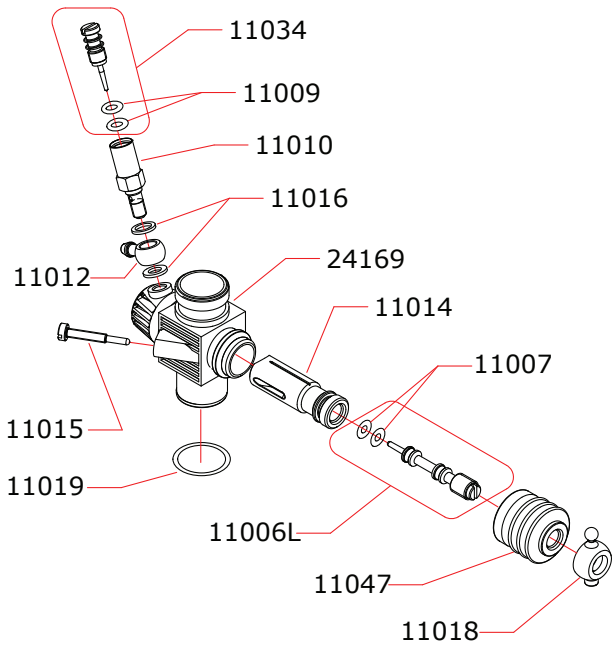

EXPLODED VIEW ROMA.25

NOVAROSSI WORLD S.r.l.

Via Europa, 20/A - 25040 Monticelli Brusati (BS) - ITALIA
web: www.novarossi.it | e-mail: info@novarossi.it
Tel. +39 030/6850316 | Fax: +39 030/6850314

I disegni sono puramente indicativi / Drawings are just indicative.

Data ultima modifica: **17-10-2017**
Date of last modification:

CARBURETTOR CODE: 24069

*	24454	5.4 mm
	24460	6.0 mm
	24465	6.5 mm
	24470	7.0 mm

Optional		
	03001-25	0.10 mm

Pipes Recommended

	51006M (EFRA 9901)	With ring, 3 chambers reinforced tube
	51020 (EFRA 2096)	With ring, 3 chambers super strong
	51016 (EFRA 9901)	With ring, 3 chambers stronger walls

Manifolds Recommended

	41021	Short, 2 rings
	41029	Compact short, 2 rings for Mugen cars
	41030	Compact long, 2 rings for Mugen cars