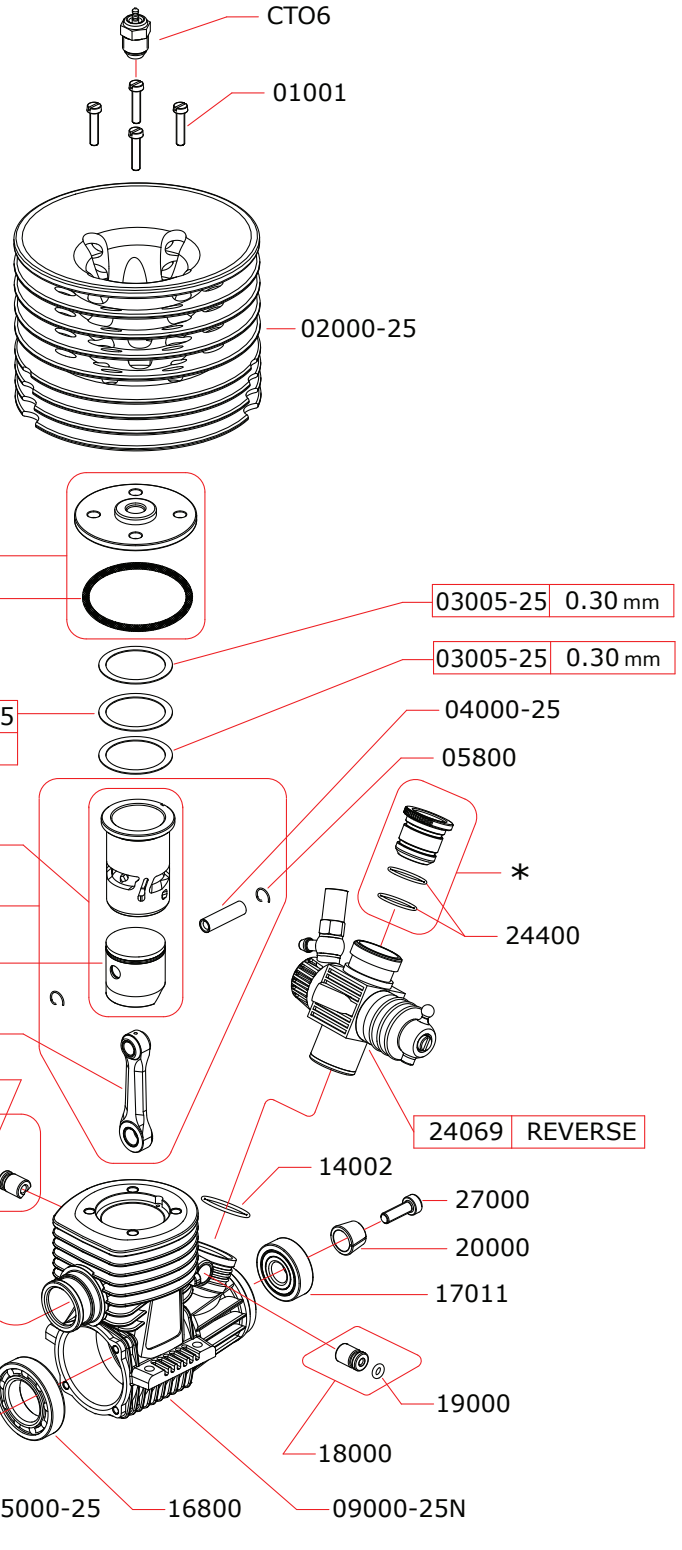

EXPLODED VIEW ROMA.25

NOVAROSSI WORLD S.r.l.

Via Europa, 20/A - 25040 Monticelli Brusati (BS) - ITALIA
web: www.novarossi.it | e-mail: info@novarossi.it
Tel. +39 030/6850316 | Fax: +39 030/6850314

I disegni sono puramente indicativi / Drawings are just indicative.

Data ultima modifica: **17-10-2017**
Date of last modification:

CARBURETTOR CODE: 24069

*	24454	5.4 mm
	24460	6.0 mm
	24465	6.5 mm
	24470	7.0 mm

Optional		
	03001-25	0.10 mm

Pipes Recommended

	51006M (EFRA 9901)	With ring, 3 chambers reinforced tube
	51020 (EFRA 2096)	With ring, 3 chambers super strong
	51016 (EFRA 9901)	With ring, 3 chambers stronger walls

Manifolds Recommended

	41021	Short, 2 rings
	41029	Compact short, 2 rings for Mugen cars
	41030	Compact long, 2 rings for Mugen cars