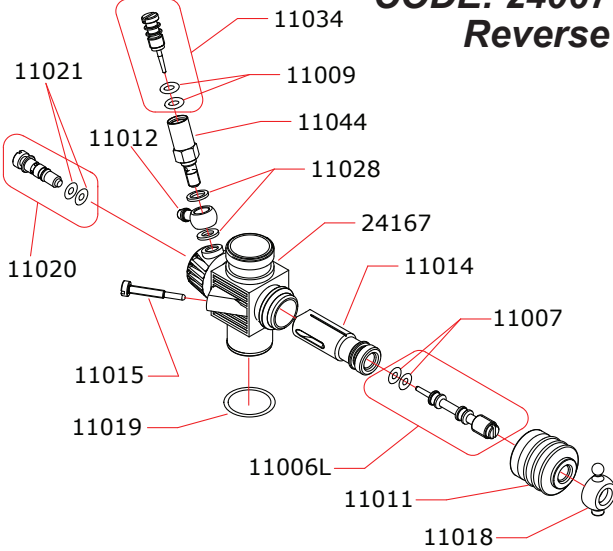

CARBURETTOR

CODE: 24067
Reverse

*	24454	5.4 mm
	24460	6.0 mm
	24465	6.5 mm
	24470	7.0 mm
	24480	8.0 mm

Optional		
○	03002	0.15 mm
	03001	0.10 mm
	03004	0.25 mm

Pipes Recommended

	51006 (EFRA 9901)	With ring, 3 chambers
	51016 (EFRA 9901)	With ring, 3 chambers stronger walls
	51017 (EFRA 9853)	With ring, 2 chambers stronger walls

Manifolds Recommended

	41021	Short, 2 rings
	41029	Compact short, 2 rings for Mugen cars
	41030	Compact long, 2 rings for Mugen cars

Data ultima modifica:
 Date of last modification:
11-09-2017