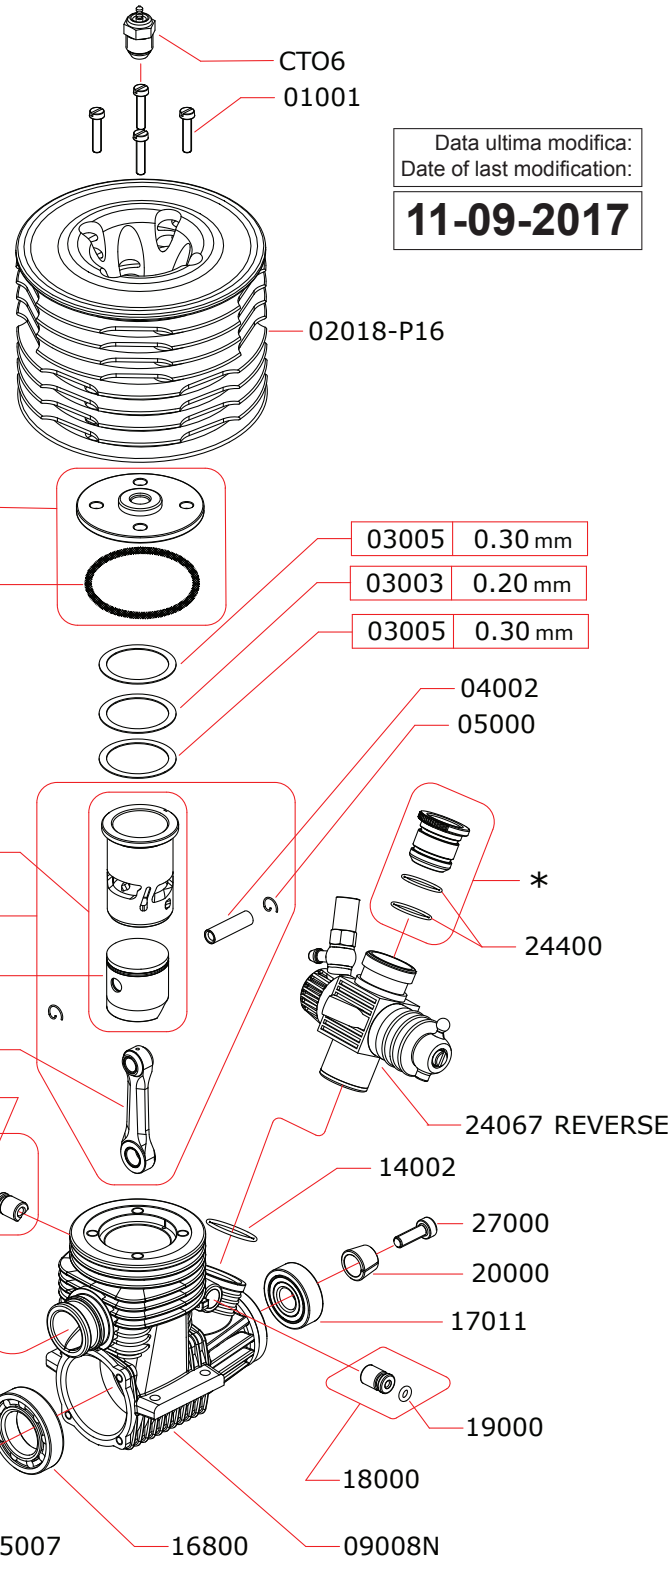

EXPLODED VIEW

S21P5XLT/16

NOVAROSSİ WORLD S.r.l.

Via Europa, 20/A - 25040 Monticelli Brusati (BS) - ITALIA
 web: www.novarossi.it | e-mail: info@novarossi.it
 Tel. +39 030/6850316 | Fax: +39 030/6850314

I disegni sono puramente indicativi / Drawings are just indicative.

CARBURETTOR

CODE: 24067
Reverse

*	24454	5.4 mm
	24460	6.0 mm
	24465	6.5 mm
	24470	7.0 mm
	24480	8.0 mm

Optional		
○	03002	0.15 mm
	03001	0.10 mm
	03004	0.25 mm

Pipes Recommended

	51006 (EFRA 9901)	With ring, 3 chambers
	51016 (EFRA 9901)	With ring, 3 chambers stronger walls
	51017 (EFRA 9853)	With ring, 2 chambers stronger walls

Manifolds Recommended

	41021	Short, 2 rings
	41029	Compact short, 2 rings for Mugen cars
	41030	Compact long, 2 rings for Mugen cars

Data ultima modifica:
 Date of last modification:
11-09-2017