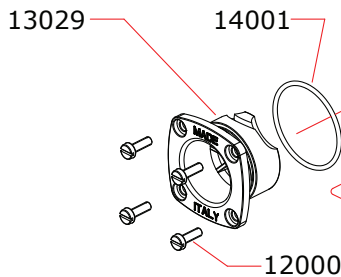

CARBURETTOR

CODE: 24067
Reverse

*	24454	5.4 mm
	24460	6.0 mm
	24465	6.5 mm
	24470	7.0 mm
	24480	8.0 mm

Optional		
○	03002	0.15 mm
	03001	0.10 mm
	03004	0.25 mm

Pipes Recommended

	51006 (EFRA 9901)	With ring, 3 chambers
	51016 (EFRA 9901)	With ring, 3 chambers stronger walls
	51017 (EFRA 9853)	With ring, 2 chambers stronger walls

Manifolds Recommended

	41021	Short, 2 rings
	41029	Compact short, 2 rings for Mugen cars
	41030	Compact long, 2 rings for Mugen cars

Data ultima modifica:
 Date of last modification:
11-09-2017