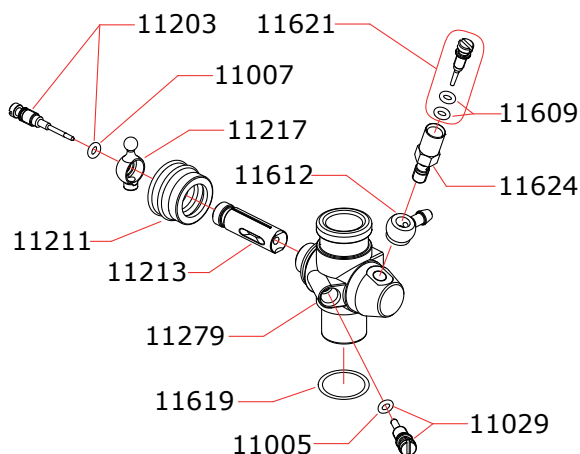

EXPLODED VIEW

STÜRM

NOVAROSSİ WORLD S.r.l.

Via Europa, 20/A - 25040 Monticelli Brusati (BS) - ITALIA

web: www.novarossi.it | e-mail: info@novarossi.it

Tel. +39 030/6850316 | Fax: +39 030/6850314

I disegni sono puramente indicativi / Drawings are just indicative.

CARBURETTOR

CODE: 10608

Optional	
	03601 0.10 mm
	03602 0.15 mm

Data ultima modifica: **26-02-2014**
 Date of last modification:

Pipes Recommended

	51610 (EFRA 2630)	With ring, 2 chambers
	51614 (EFRA 2652)	With ring, 2 chambers
	51615 (EFRA 2660)	With ring, 2 chambers conical tube

Manifolds Recommended

	41616	Conical medium, 2 rings