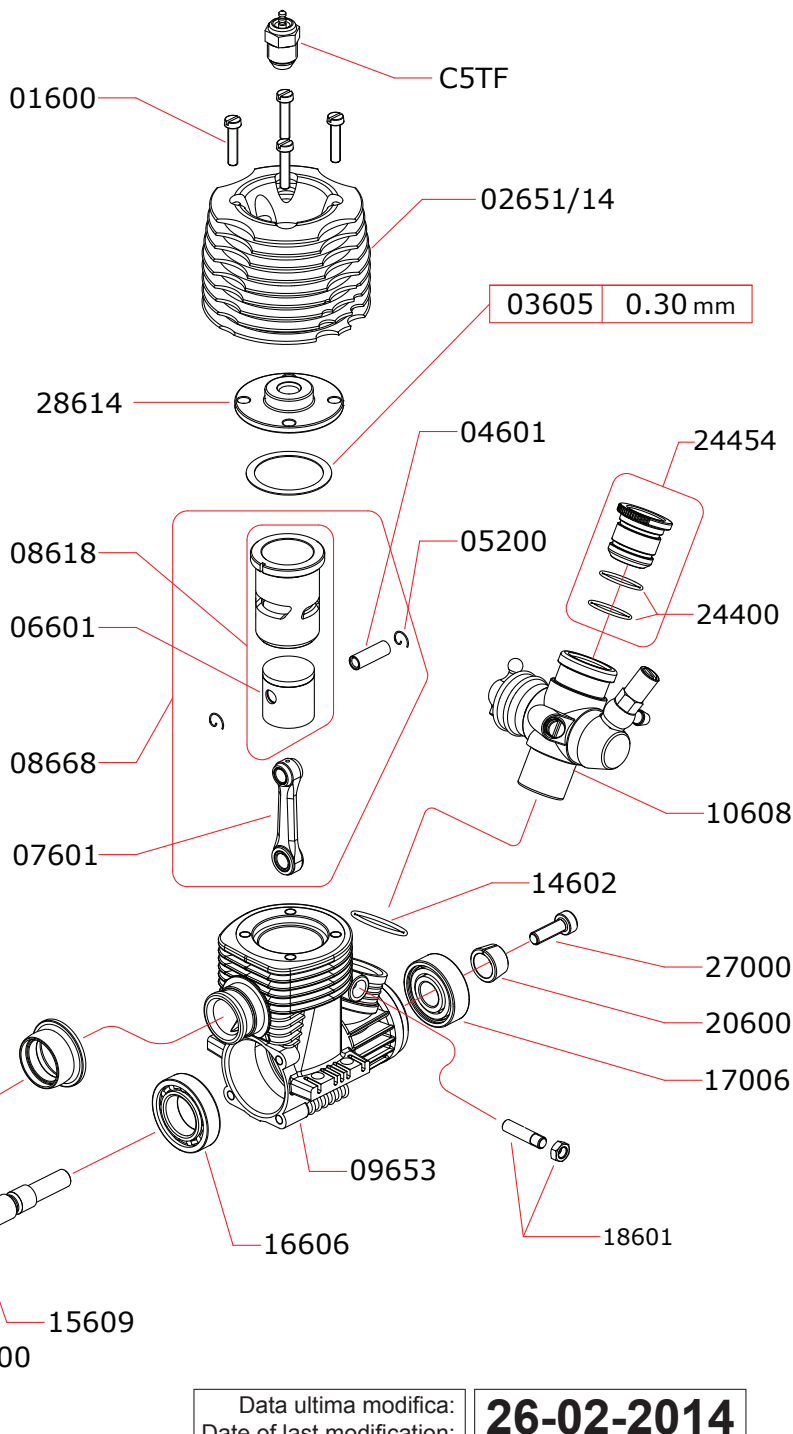

EXPLODED VIEW

STÜRM

NOVAROSSİ WORLD S.r.l.

Via Europa, 20/A - 25040 Monticelli Brusati (BS) - ITALIA

web: www.novarossi.it | e-mail: info@novarossi.it

Tel. +39 030/6850316 | Fax: +39 030/6850314

I disegni sono puramente indicativi / Drawings are just indicative.

CARBURETTOR

CODE: 10608

Optional	
	03601 0.10 mm
	03602 0.15 mm

Data ultima modifica: **26-02-2014**
 Date of last modification:

Pipes Recommended

	51610 (EFRA 2630)	With ring, 2 chambers
	51614 (EFRA 2652)	With ring, 2 chambers
	51615 (EFRA 2660)	With ring, 2 chambers conical tube

Manifolds Recommended

	41616	Conical medium, 2 rings