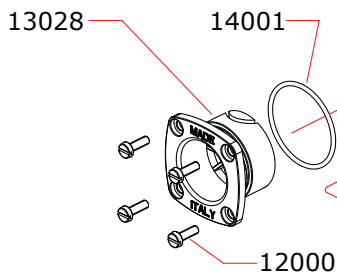

CARBURETTOR CODE: 24027

*	244R1	ovale pari: oval shape:	Ø8.0mm
	244R2	ovale pari: oval shape:	Ø7.85mm
	24480		Ø8.00mm
	24485		Ø8.50mm
	24490		Ø9.00mm

Optional		
	03003XL	0.20 mm

16006 (ceramic)	VIR-TUS.21/S
16009 (steel)	VIR-TUS.21/A

Data ultima modifica:
Date of last modification:
25-11-2015

02154V/S	VIRTUS.21/S
02154V	VIRTUS.21

03005 XL	0.30 mm
03005 XL	0.30 mm

03001XL	0.10 mm
---------	---------

17012 (ceramic)	VIR-TUS.21/S
17011 (steel)	VIR-TUS.21/A

Pipes Recommended

	51009 (EFRA 2006)	With ring, 3 chambers
	51010 (EFRA 2015)	With ring, 3 chambers
	51011 (EFRA 2052)	With ring, 3 chambers

Manifolds Recommended

	41015	Conical short, 2 rings
	41016	Conical medium, 2 rings
	41017	Conical long, 2 rings