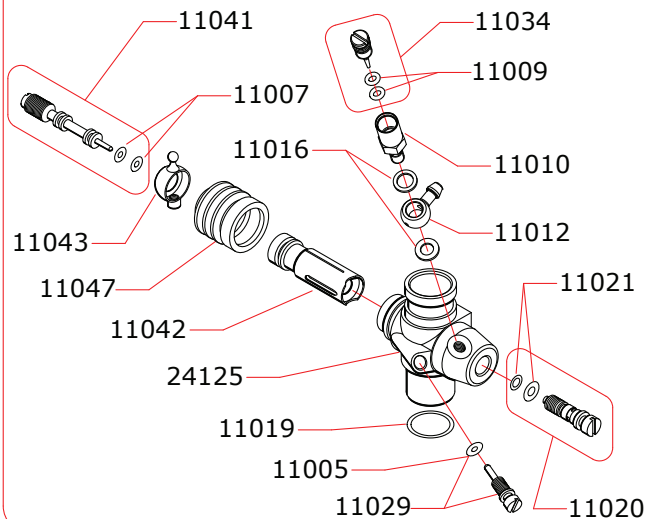

CARBURETTOR CODE: 24027

*	244R1	ovale pari: oval shape:	Ø8.0mm
	244R2	ovale pari: oval shape:	Ø7.85mm
	24480		Ø8.00mm
	24485		Ø8.50mm
	24490		Ø9.00mm

Optional		
	03003XL	0.20 mm

16006 (ceramic)	VIR-TUS.21/S
16009 (steel)	VIR-TUS.21/A

Data ultima modifica:
Date of last modification:
25-11-2015

02154V/S	VIRTUS.21/S
02154V	VIRTUS.21

03005 XL	0.30 mm
03005 XL	0.30 mm

03001XL	0.10 mm
---------	---------

17012 (ceramic)	VIR-TUS.21/S
17011 (steel)	VIR-TUS.21/A

Pipes Recommended

	51009 (EFRA 2006)	With ring, 3 chambers
	51010 (EFRA 2015)	With ring, 3 chambers
	51011 (EFRA 2052)	With ring, 3 chambers

Manifolds Recommended

	41015	Conical short, 2 rings
	41016	Conical medium, 2 rings
	41017	Conical long, 2 rings