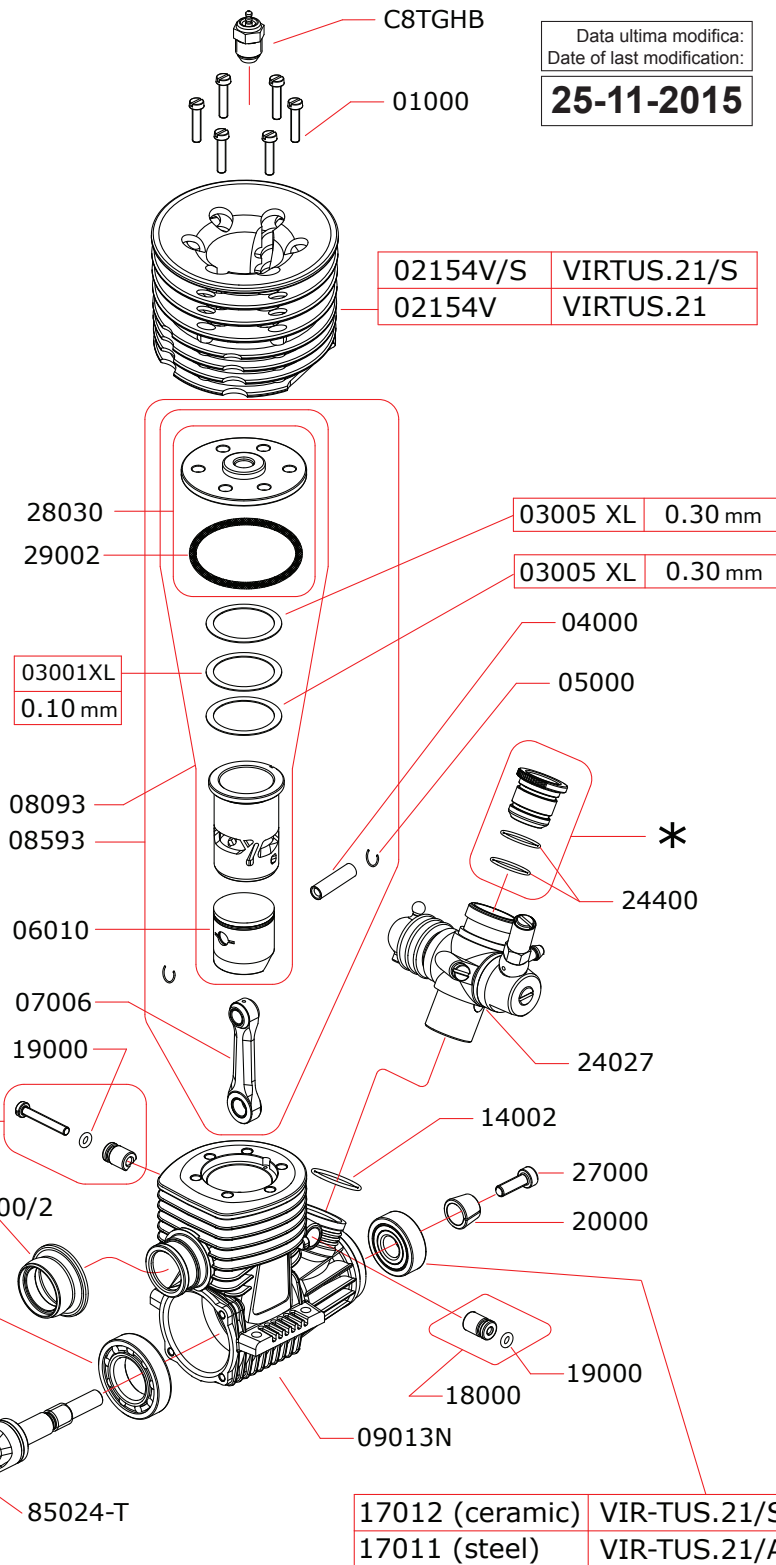

CARBURETTOR CODE: 24027

*	244R1	ovale pari: oval shape:	Ø8.0mm
	244R2	ovale pari: oval shape:	Ø7.85mm
	24480		Ø8.00mm
	24485		Ø8.50mm
	24490		Ø9.00mm

Optional		
	03003XL	0.20 mm

16006 (ceramic)	VIR-TUS.21/S
16009 (steel)	VIR-TUS.21/A

Data ultima modifica:
Date of last modification:
25-11-2015

02154V/S	VIRTUS.21/S
02154V	VIRTUS.21

03005 XL	0.30 mm
03005 XL	0.30 mm

03001XL	0.10 mm
---------	---------

17012 (ceramic)	VIR-TUS.21/S
17011 (steel)	VIR-TUS.21/A

Pipes Recommended

	51009 (EFRA 2006)	With ring, 3 chambers
	51010 (EFRA 2015)	With ring, 3 chambers
	51011 (EFRA 2052)	With ring, 3 chambers

Manifolds Recommended

	41015	Conical short, 2 rings
	41016	Conical medium, 2 rings
	41017	Conical long, 2 rings