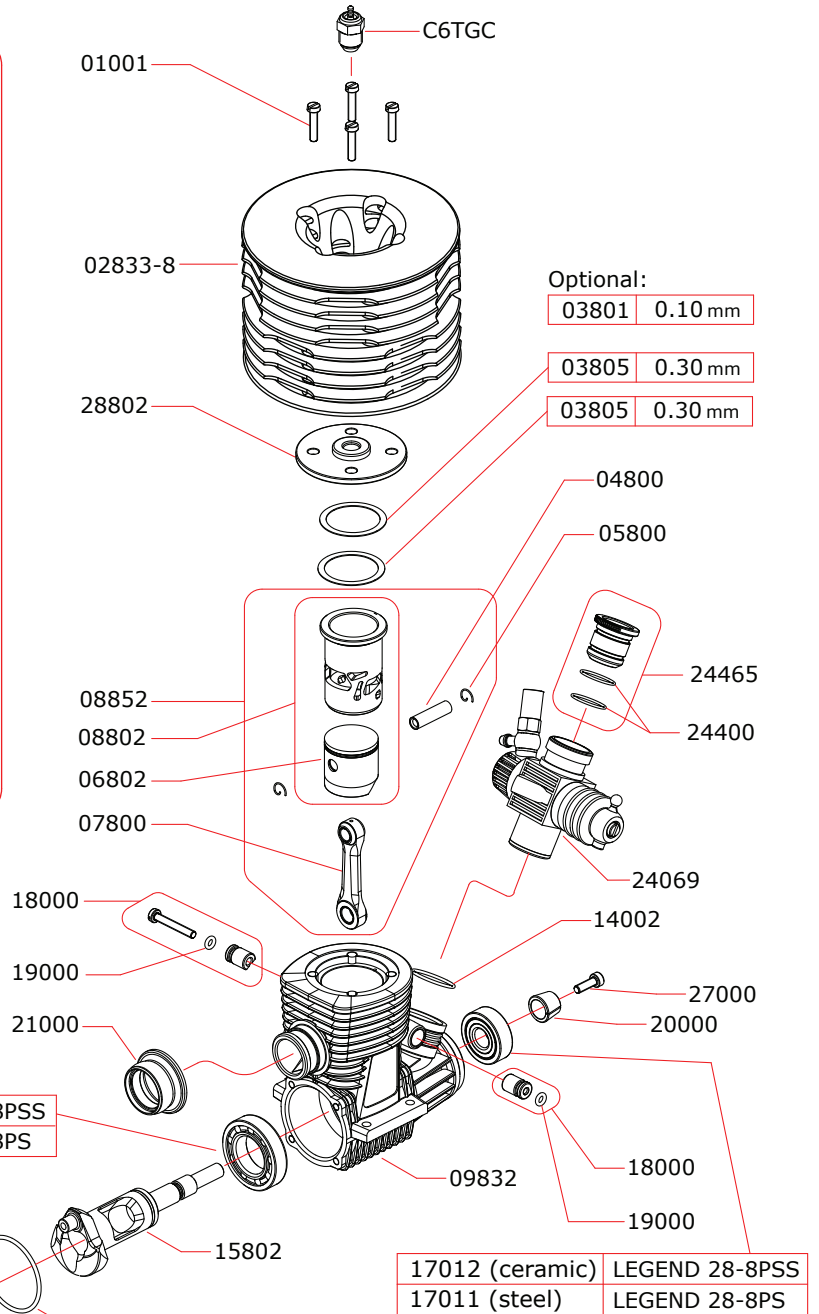

## LEGEND 28-8PS

### CARBURETTOR

**CODE: 24069**  
**(REVERSE)**

	24490	9.0 mm
	24485	8.5 mm
	24480	8.0 mm
	24475	7.5 mm
	24470	7.0 mm

16801 (ceramic)	LEGEND 28-8PSS
16800 (steel)	LEGEND 28-8PS

Optional:

03801 0.10 mm

03805 0.30 mm

03805 0.30 mm

17012 (ceramic)	LEGEND 28-8PSS
17011 (steel)	LEGEND 28-8PS

Data ultima modifica: **17-03-2015**  
 Date of last modification:

#### Manifolds Recommended

	41021	Short, 2 rings
	41020	Long, 2 rings