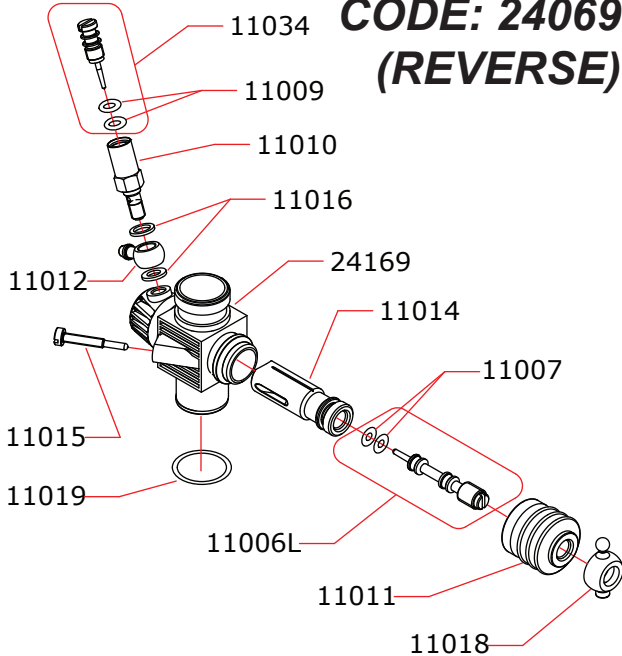

## LEGEND 28-8PS

### CARBURETTOR

**CODE: 24069**  
**(REVERSE)**

	24490	9.0 mm
	24485	8.5 mm
	24480	8.0 mm
	24475	7.5 mm
	24470	7.0 mm

16801 (ceramic)	LEGEND 28-8PSS
16800 (steel)	LEGEND 28-8PS

Optional:

03801 0.10 mm

03805 0.30 mm

03805 0.30 mm

17012 (ceramic)	LEGEND 28-8PSS
17011 (steel)	LEGEND 28-8PS

Data ultima modifica: **17-03-2015**  
 Date of last modification: