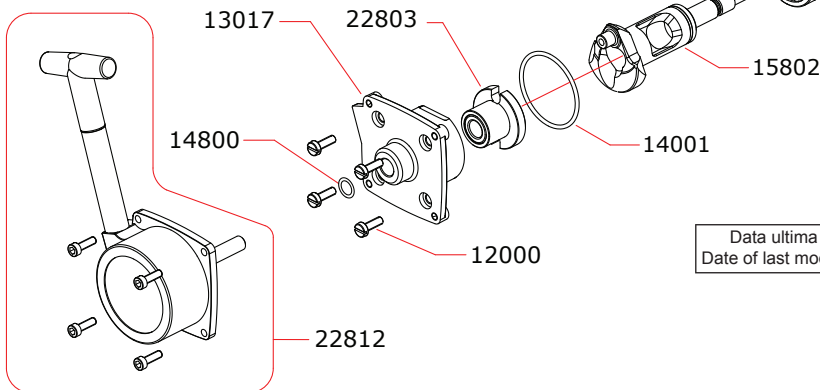

## LEGEND 28-8PSS

**NOVAROSS WORLD S.r.l.**

Via Europa, 20/A - 25040 Monticelli Brusati (BS) - ITALIA

web: www.novarossi.it | e-mail: info@novarossi.it

Tel. +39 030/6850316 | Fax: +39 030/6850314

*I disegni sono puramente indicativi / Drawings are just indicative.*

### CARBURETTOR

**CODE: 24069**  
**(REVERSE)**

	24490	9.0 mm
	24485	8.5 mm
	24480	8.0 mm
	24475	7.5 mm
	24470	7.0 mm

16801 (ceramic)	LEGEND 28-8PSS
16800 (steel)	LEGEND 28-8PS

Optional:

03801 0.10 mm

03805 0.30 mm

03805 0.30 mm

17012 (ceramic)	LEGEND 28-8PSS
17011 (steel)	LEGEND 28-8PS

Data ultima modifica: **17-03-2015**  
 Date of last modification: