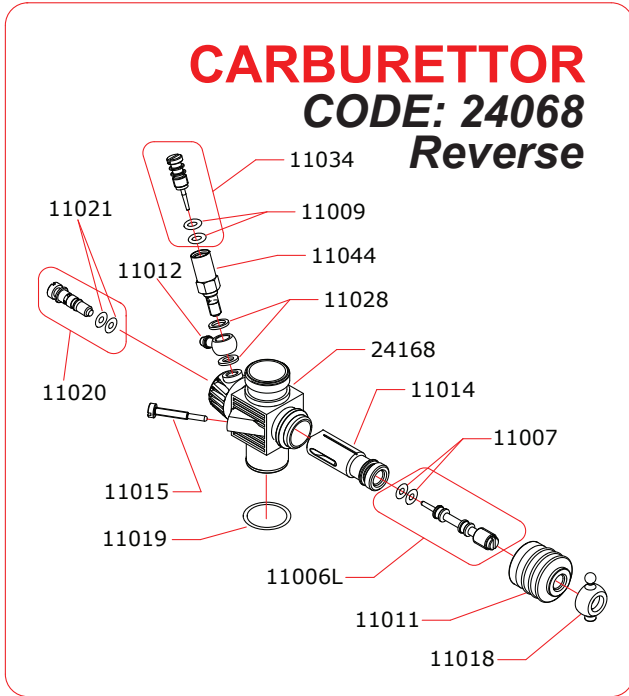

I disegni sono puramente indicativi / Drawings are just indicative.

Data ultima modifica:
 Date of last modification:
03-09-2015

CARBURETTOR CODE: 24068 Reverse

* 

24454-A	Ø5.4mm
24460-A	Ø6.0mm
24465-A	Ø6.5mm
24470-A	Ø7.0mm

Optional 

03002	0.15 mm
03001	0.10 mm
03004	0.25 mm

16803 (steel)	LEGEND 4 OFF
16802 (ceramic)	LEGEND 4 OFFS
16802 (ceramic)	LEGEND 4 OFFH

Pipes Recommended

51006M (EFRA 9901)	With ring, 3 chambers reinforced tube
51020M (EFRA 2096)	With ring, 3 chambers reinforced tube, IFMAR WC
51016 (EFRA 9901)	With ring, 3 chambers stronger walls

Manifolds Recommended

41021	Short, 2 rings
41029	Compact short, 2 rings for Mugen cars
41030	Compact long, 2 rings for Mugen cars