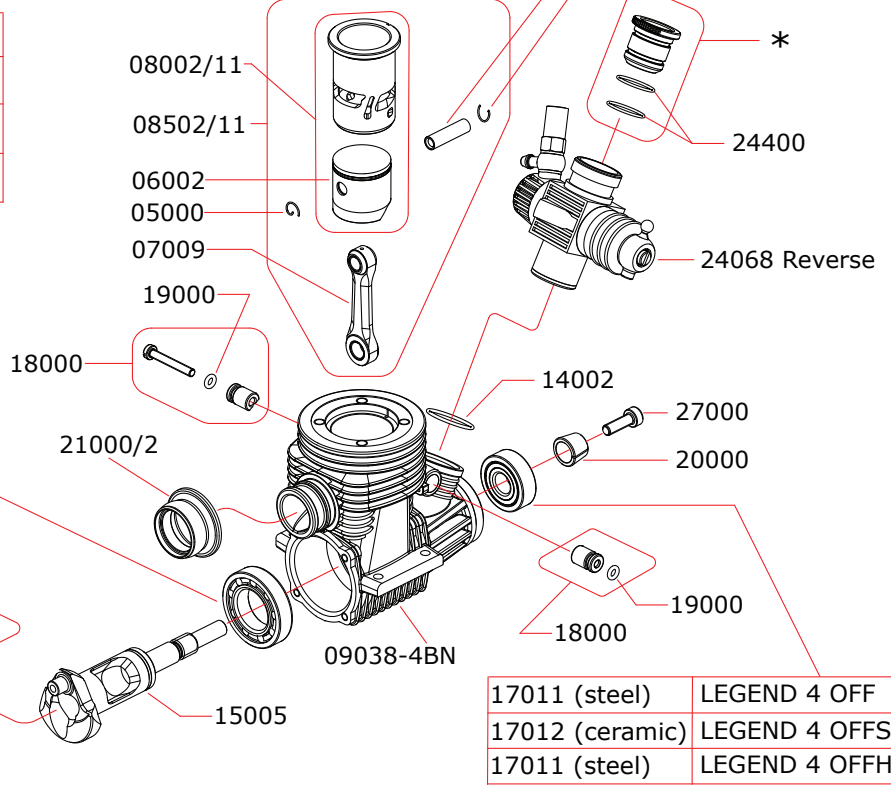

I disegni sono puramente indicativi / Drawings are just indicative.

Data ultima modifica:
 Date of last modification:
03-09-2015

CARBURETTOR CODE: 24068 Reverse

* 

24454-A	Ø5.4mm
24460-A	Ø6.0mm
24465-A	Ø6.5mm
24470-A	Ø7.0mm

Optional 

03002	0.15 mm
03001	0.10 mm
03004	0.25 mm

16803 (steel)	LEGEND 4 OFF
16802 (ceramic)	LEGEND 4 OFFS
16802 (ceramic)	LEGEND 4 OFFH

Pipes Recommended

51006M (EFRA 9901)	With ring, 3 chambers reinforced tube
51020M (EFRA 2096)	With ring, 3 chambers reinforced tube, IFMAR WC
51016 (EFRA 9901)	With ring, 3 chambers stronger walls

Manifolds Recommended

41021	Short, 2 rings
41029	Compact short, 2 rings for Mugen cars
41030	Compact long, 2 rings for Mugen cars