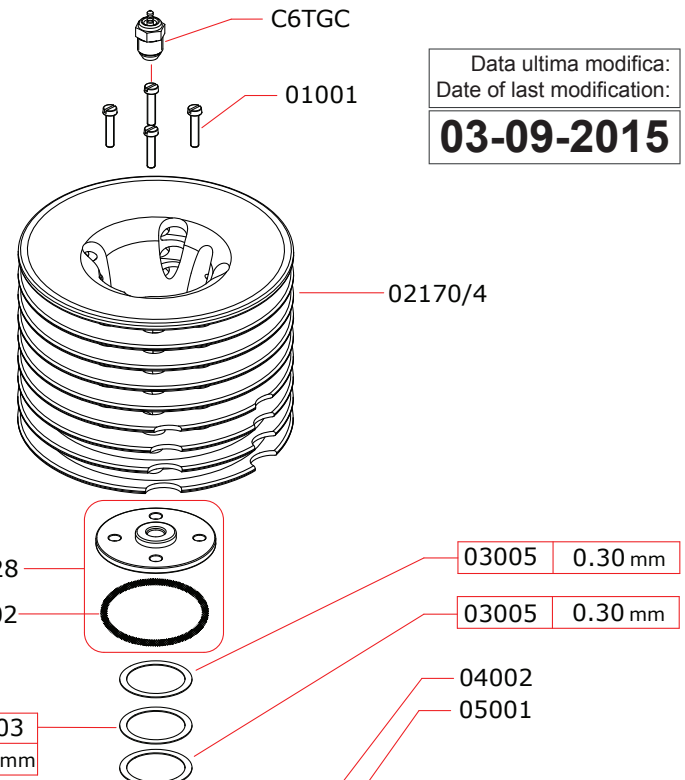

I disegni sono puramente indicativi / Drawings are just indicative.

Data ultima modifica:
 Date of last modification:
03-09-2015

CARBURETTOR CODE: 24068 Reverse

* 

24454-A	Ø5.4mm
24460-A	Ø6.0mm
24465-A	Ø6.5mm
24470-A	Ø7.0mm

Optional 

03002	0.15 mm
03001	0.10 mm
03004	0.25 mm

16803 (steel)	LEGEND 4 OFF
16802 (ceramic)	LEGEND 4 OFFS
16802 (ceramic)	LEGEND 4 OFFH

Pipes Recommended

51006M (EFRA 9901)	With ring, 3 chambers reinforced tube
51020M (EFRA 2096)	With ring, 3 chambers reinforced tube, IFMAR WC
51016 (EFRA 9901)	With ring, 3 chambers stronger walls

Manifolds Recommended

41021	Short, 2 rings
41029	Compact short, 2 rings for Mugen cars
41030	Compact long, 2 rings for Mugen cars