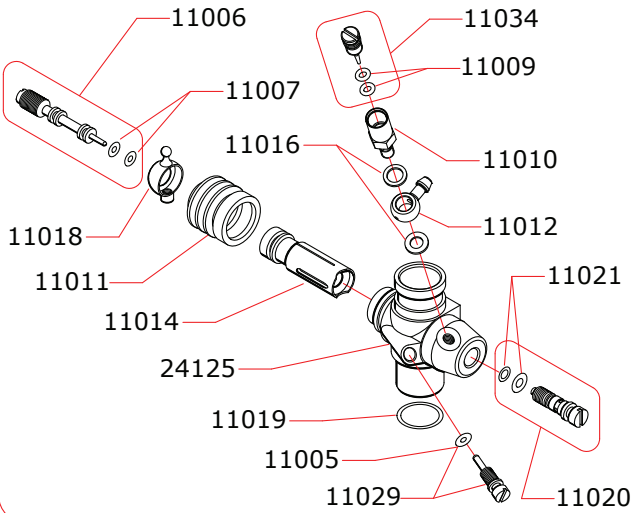

## CARBURETTOR CODE: 24025

\* 

24480-A	Ø8.00mm
24485-A	Ø8.50mm
24490-A	Ø9.00mm

Optional

	03003XL	0.20 mm
	28038	for 16% nitro

16009 (steel)	LEGEND 9 ON
16006 (ceramic)	LEGEND 9 ONS LEGEND 9 ONH

Data ultima modifica:  
 Date of last modification:  
**21-10-2015**

#### Pipes Recommended

	51009 (EFRA 2006)	With ring, 3 chambers
	51010 (EFRA 2015)	With ring, 3 chambers
	51011 (EFRA 2052)	With ring, 3 chambers

#### Manifolds Recommended

	41015	Conical short, 2 rings
	41016	Conical medium, 2 rings
	41017	Conical long, 2 rings