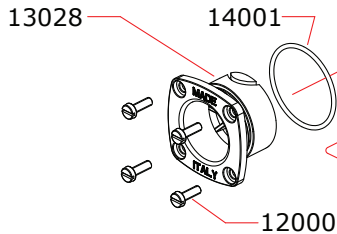

## CARBURETTOR CODE: 24025

\* 

24480-A	Ø8.00mm
24485-A	Ø8.50mm
24490-A	Ø9.00mm

Optional

	03003XL	0.20 mm
	28038	for 16% nitro

16009 (steel)	LEGEND 9 ON
16006 (ceramic)	LEGEND 9 ONS LEGEND 9 ONH

Data ultima modifica:  
 Date of last modification:  
**21-10-2015**

#### Pipes Recommended

	51009 (EFRA 2006)	With ring, 3 chambers
	51010 (EFRA 2015)	With ring, 3 chambers
	51011 (EFRA 2052)	With ring, 3 chambers

#### Manifolds Recommended

	41015	Conical short, 2 rings
	41016	Conical medium, 2 rings
	41017	Conical long, 2 rings