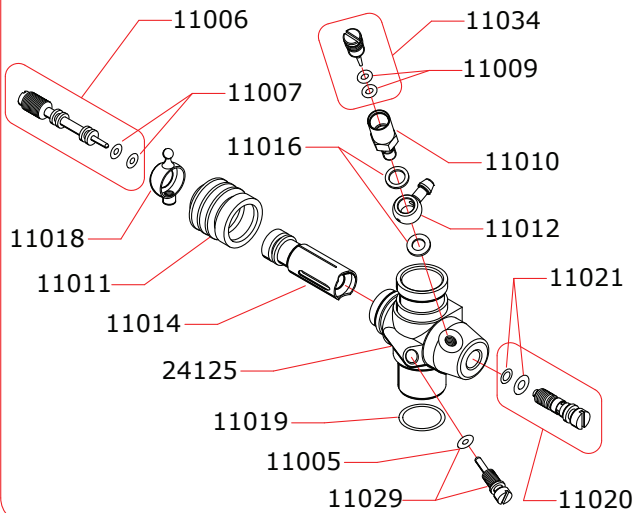

## CARBURETTOR CODE: 24025

\*

	24480-A	Ø8.00mm
	24485-A	Ø8.50mm
	24490-A	Ø9.00mm

Optional

	03003XL	0.20 mm
	28038	for 16% nitro

16001 (steel)	LEGEND 9 ON
16007 (ceramic)	LEGEND 9 ONS LEGEND 9 ONH

Data ultima modifica:  
 Date of last modification:  
**01-02-2018**

Pipes Recommended

	51009 (EFRA 2006)	With ring, 3 chambers
	51010 (EFRA 2015)	With ring, 3 chambers
	51011 (EFRA 2052)	With ring, 3 chambers

Manifolds Recommended

	41015	Conical short, 2 rings
	41016	Conical medium, 2 rings
	41017	Conical long, 2 rings