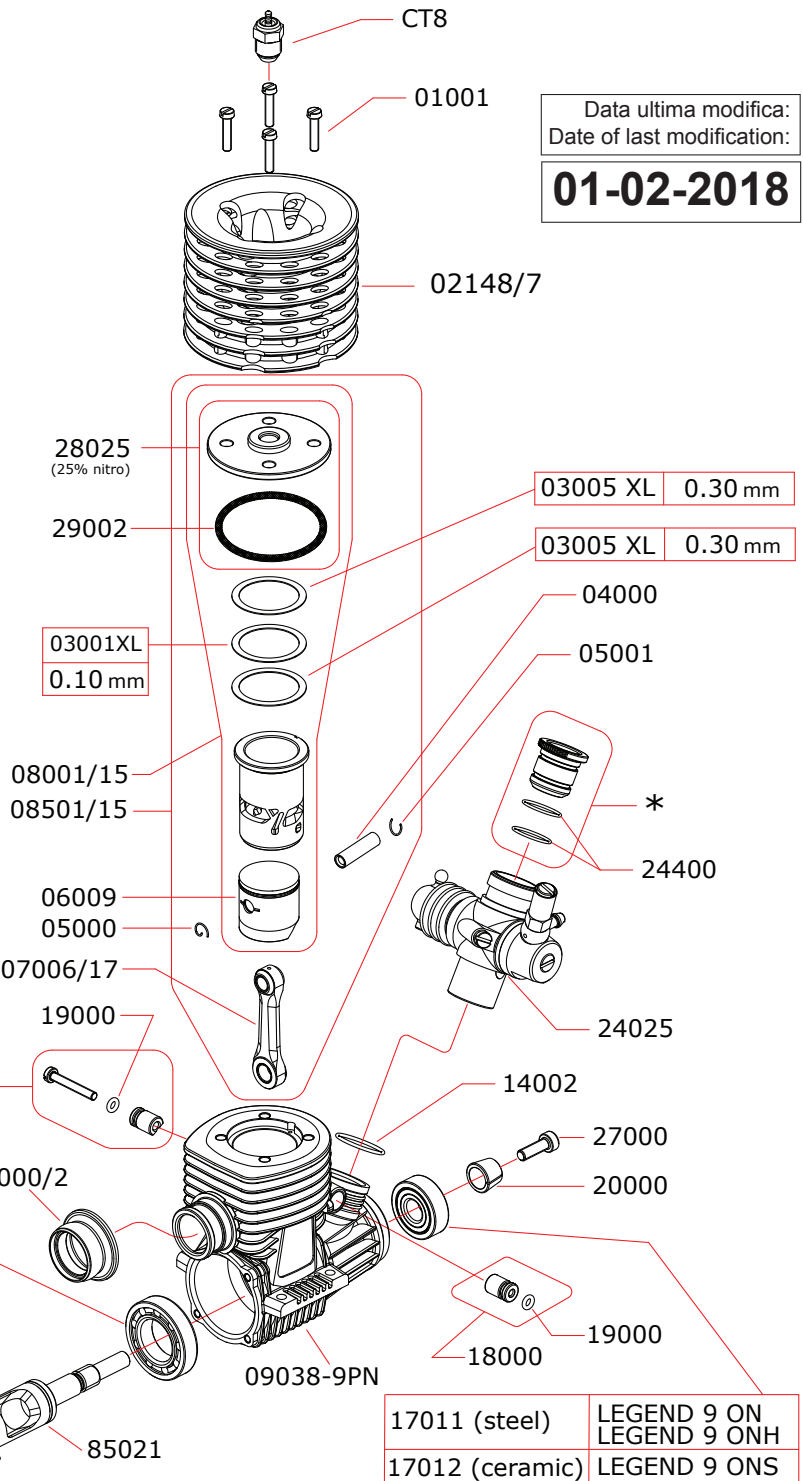

## CARBURETTOR CODE: 24025

\*

	24480-A	Ø8.00mm
	24485-A	Ø8.50mm
	24490-A	Ø9.00mm

Optional

	03003XL	0.20 mm
	28038	for 16% nitro

16001 (steel)	LEGEND 9 ON
16007 (ceramic)	LEGEND 9 ONS LEGEND 9 ONH

Data ultima modifica:  
 Date of last modification:  
**01-02-2018**

Pipes Recommended

	51009 (EFRA 2006)	With ring, 3 chambers
	51010 (EFRA 2015)	With ring, 3 chambers
	51011 (EFRA 2052)	With ring, 3 chambers

Manifolds Recommended

	41015	Conical short, 2 rings
	41016	Conical medium, 2 rings
	41017	Conical long, 2 rings