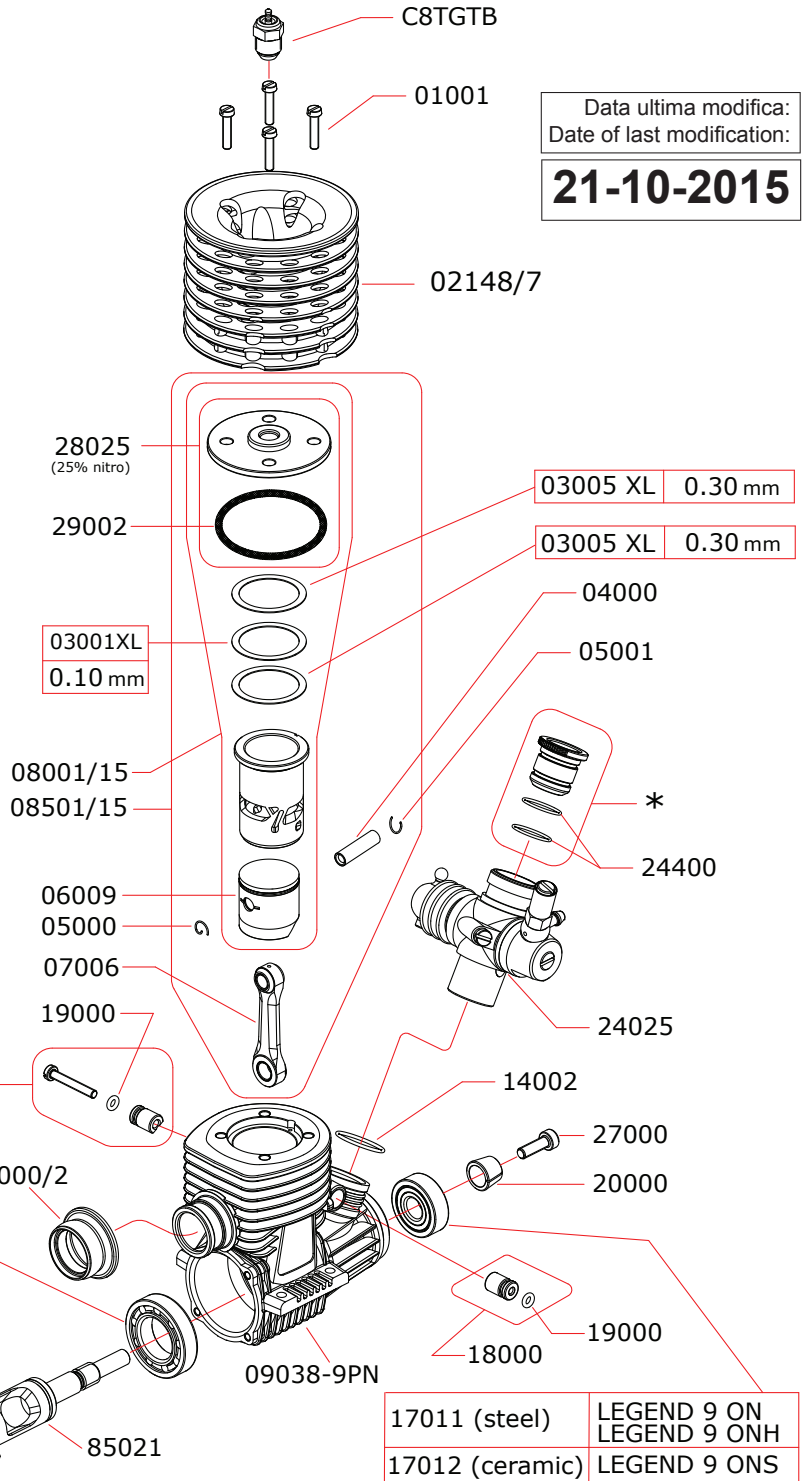

## CARBURETTOR CODE: 24025

\* 

24480-A	Ø8.00mm
24485-A	Ø8.50mm
24490-A	Ø9.00mm

Optional

	03003XL	0.20 mm
	28038	for 16% nitro

16009 (steel)	LEGEND 9 ON
16006 (ceramic)	LEGEND 9 ONS LEGEND 9 ONH

Data ultima modifica:  
 Date of last modification:  
**21-10-2015**

#### Pipes Recommended

	51009 (EFRA 2006)	With ring, 3 chambers
	51010 (EFRA 2015)	With ring, 3 chambers
	51011 (EFRA 2052)	With ring, 3 chambers

#### Manifolds Recommended

	41015	Conical short, 2 rings
	41016	Conical medium, 2 rings
	41017	Conical long, 2 rings