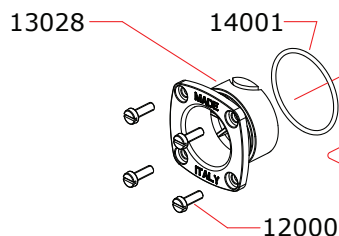

## CARBURETTOR CODE: 24025

\*

	24480-A	Ø8.00mm
	24485-A	Ø8.50mm
	24490-A	Ø9.00mm

Optional

	03003XL	0.20 mm
	28038	for 16% nitro

16001 (steel)	LEGEND 9 ON
16007 (ceramic)	LEGEND 9 ONS LEGEND 9 ONH

Data ultima modifica:  
 Date of last modification:  
**01-02-2018**

Pipes Recommended

	51009 (EFRA 2006)	With ring, 3 chambers
	51010 (EFRA 2015)	With ring, 3 chambers
	51011 (EFRA 2052)	With ring, 3 chambers

Manifolds Recommended

	41015	Conical short, 2 rings
	41016	Conical medium, 2 rings
	41017	Conical long, 2 rings