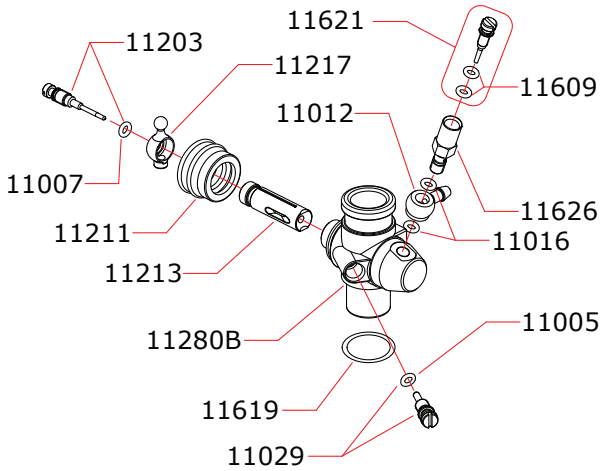

EXPLODED VIEW: R-FLASH.12

CARBURETTOR CODE: 10611B

CARBURETTOR CODE: 10638 (optional)

Data l'ultima modifica: **03-09-2015**
Date of last modification: