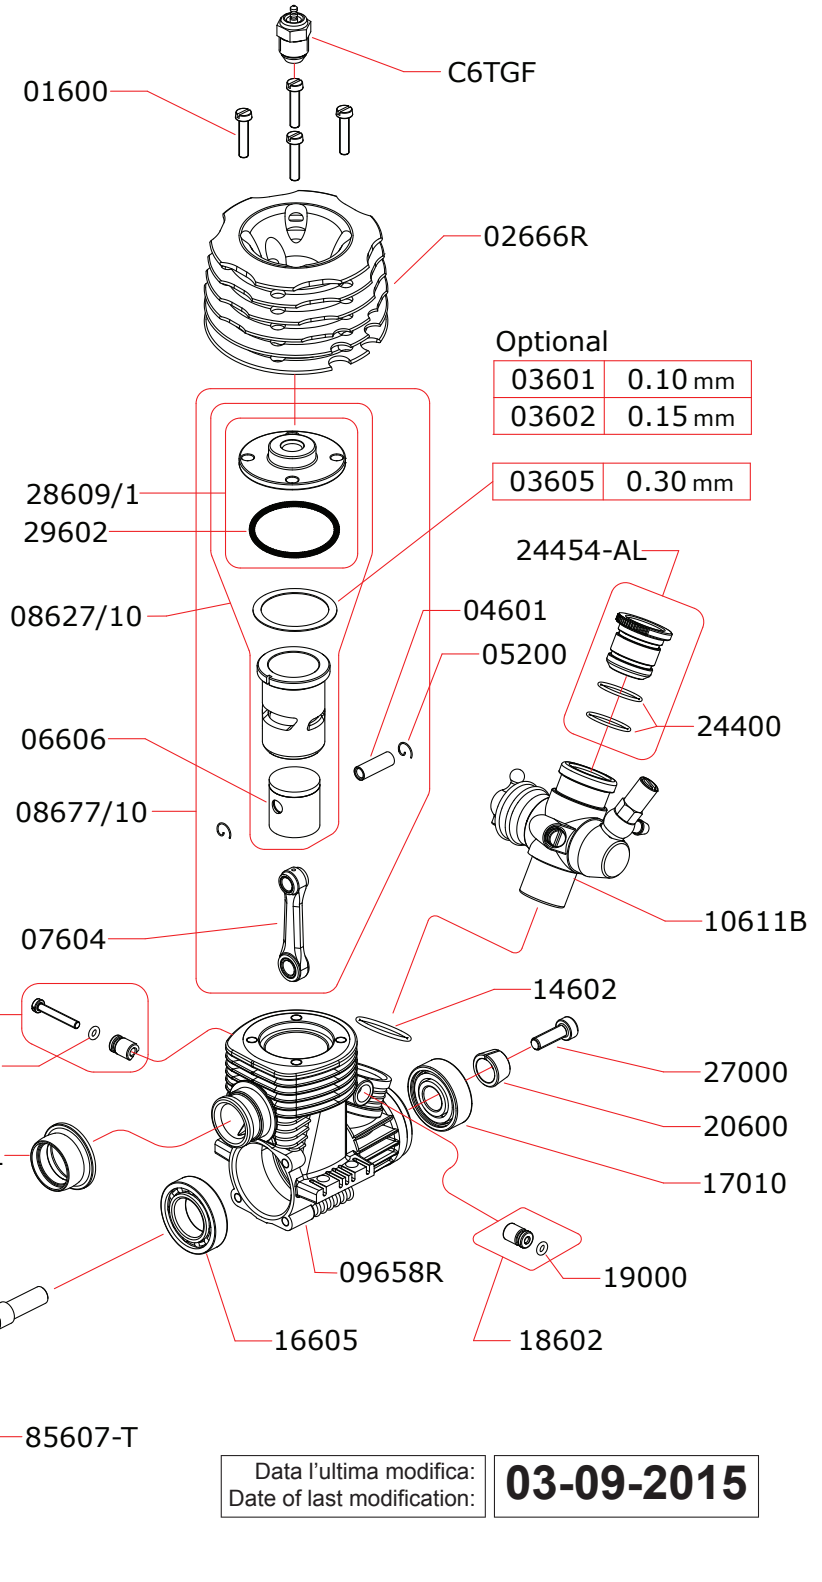

EXPLODED VIEW: R-FLASH.12

CARBURETTOR CODE: 10611B

CARBURETTOR CODE: 10638 (optional)

Data l'ultima modifica: **03-09-2015**
Date of last modification: