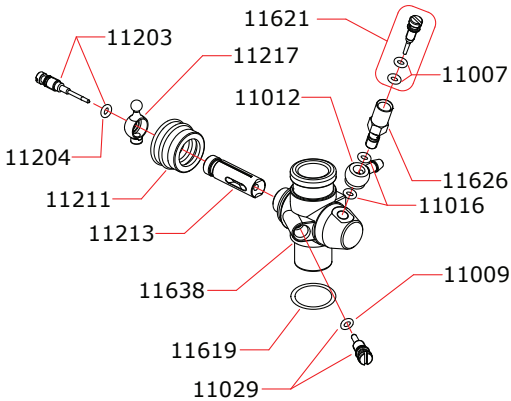

EXPLODED VIEW: R-FLASH.12

CARBURETTOR CODE: 10611B

CARBURETTOR CODE: 10638 (optional)

Data l'ultima modifica: **03-09-2015**
Date of last modification: