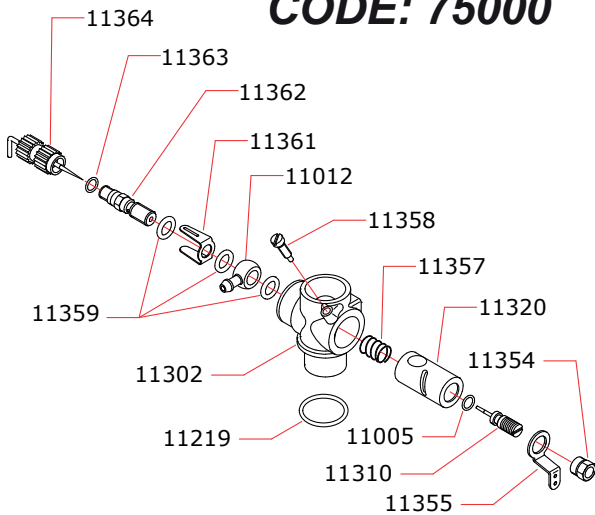

EXPLODED VIEW: 09.20/C1

CARBURETTOR CODE: 75000