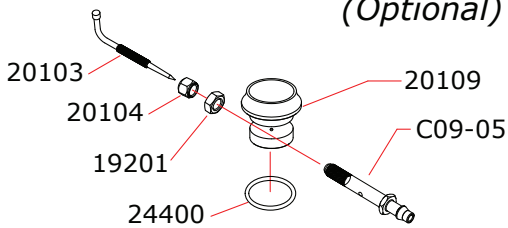

EXPLODED VIEW: CR.12F

CARBURETTOR CODE: 75600

Optional	
03601	0.10 mm
03602	0.15 mm
03605	0.30 mm

VENTURI CODE: 20158 (Optional)

Data ultima modifica:
Date of last modification:

29-09-2014