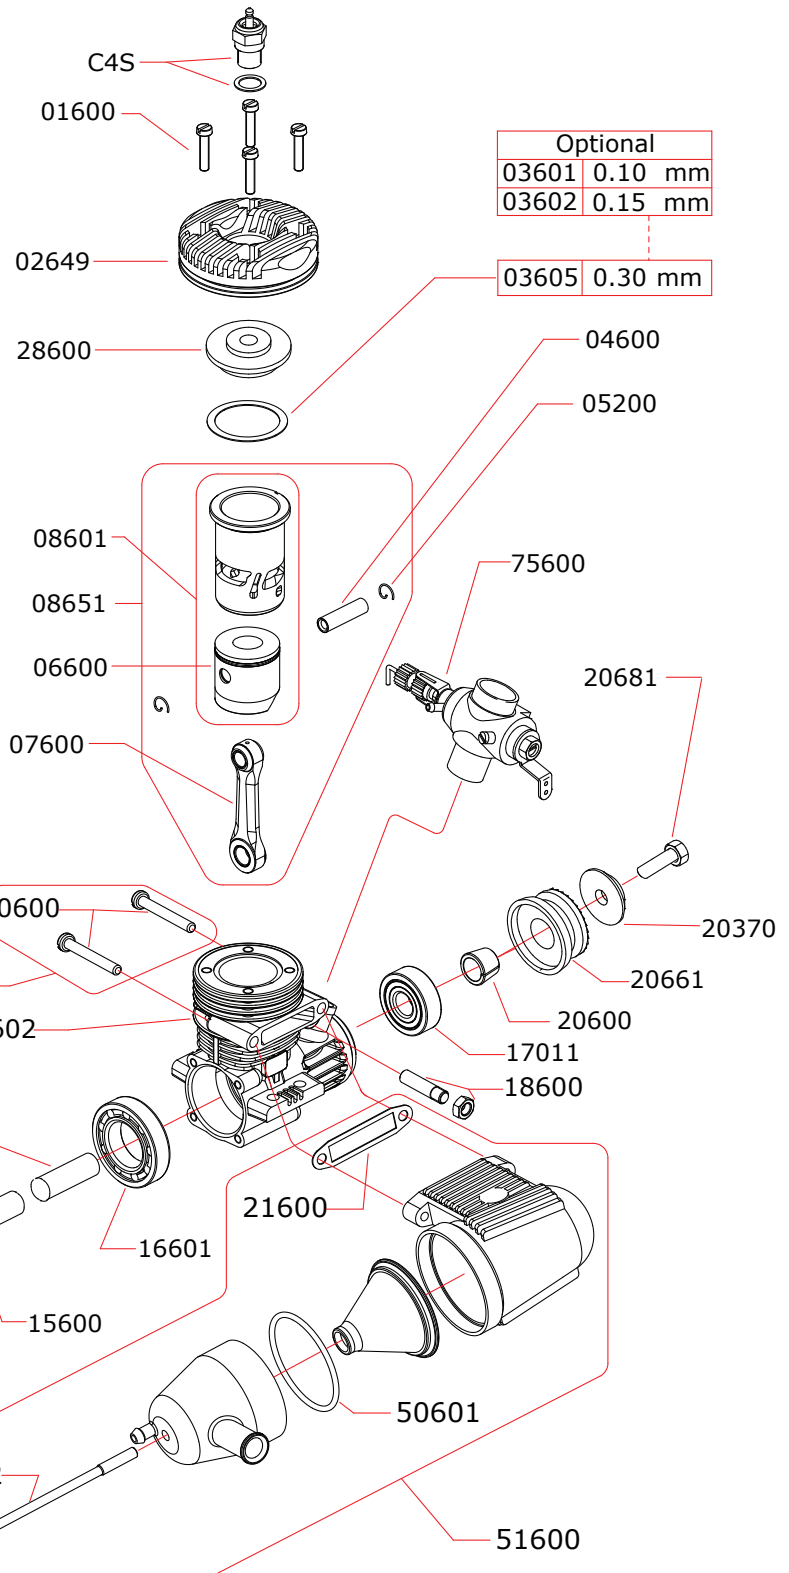

EXPLODED VIEW: CR.12F

CARBURETTOR CODE: 75600

Optional	
03601	0.10 mm
03602	0.15 mm
03605	0.30 mm

VENTURI CODE: 20158 (Optional)

Data ultima modifica:
Date of last modification:

29-09-2014