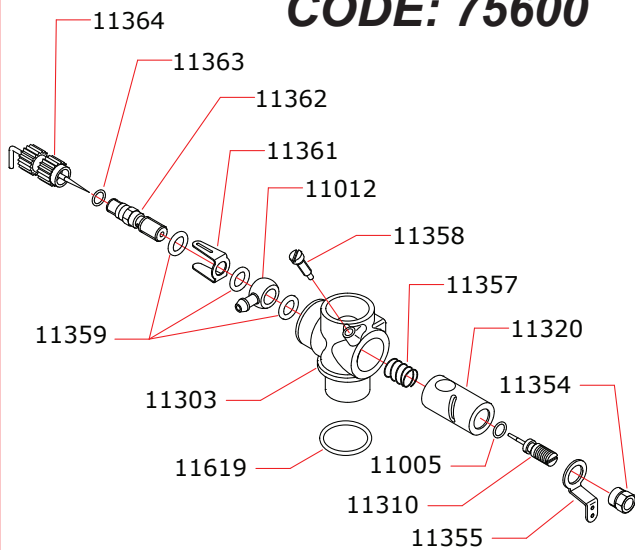

EXPLODED VIEW: CR.12F

CARBURETTOR CODE: 75600

Optional	
03601	0.10 mm
03602	0.15 mm
03605	0.30 mm

VENTURI CODE: 20158 (Optional)

Data ultima modifica:
Date of last modification:

29-09-2014