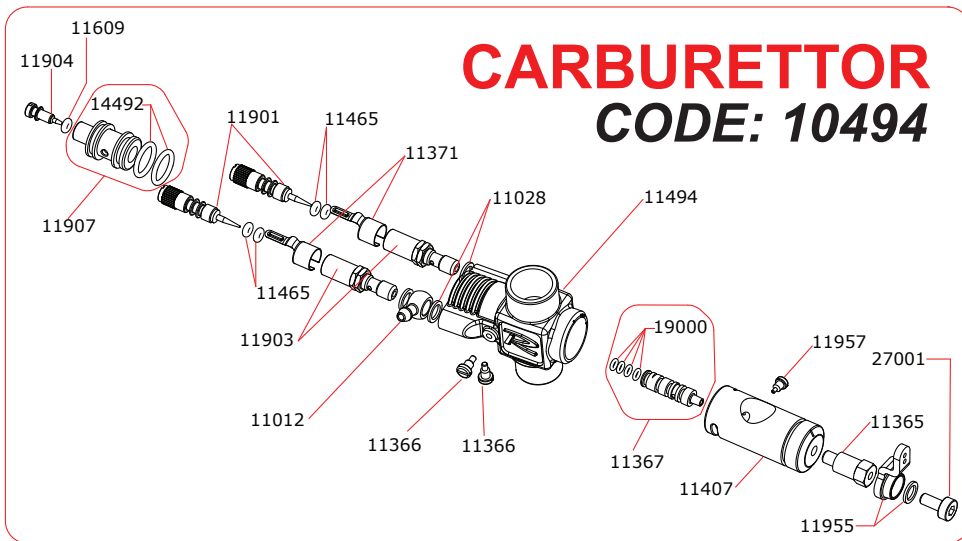

EXPLODED VIEW: ICARUS.91

Data ultima modifica: **02-08-2016**
Date of last modification:

CARBURETTOR CODE: 10494

	03721	0.10 mm
	03723	0.20 mm

Kit guarnizioni: 03726
Kit headshims: 03726

16450 (steel)	ICARUS.91/A
16451 (ceramic)	ICARUS.91/S

ICARUS.91/A	02705
ICARUS.91/S	02705/S

17450 (steel)	ICARUS.91/A
17452 (ceramic)	ICARUS.91/S