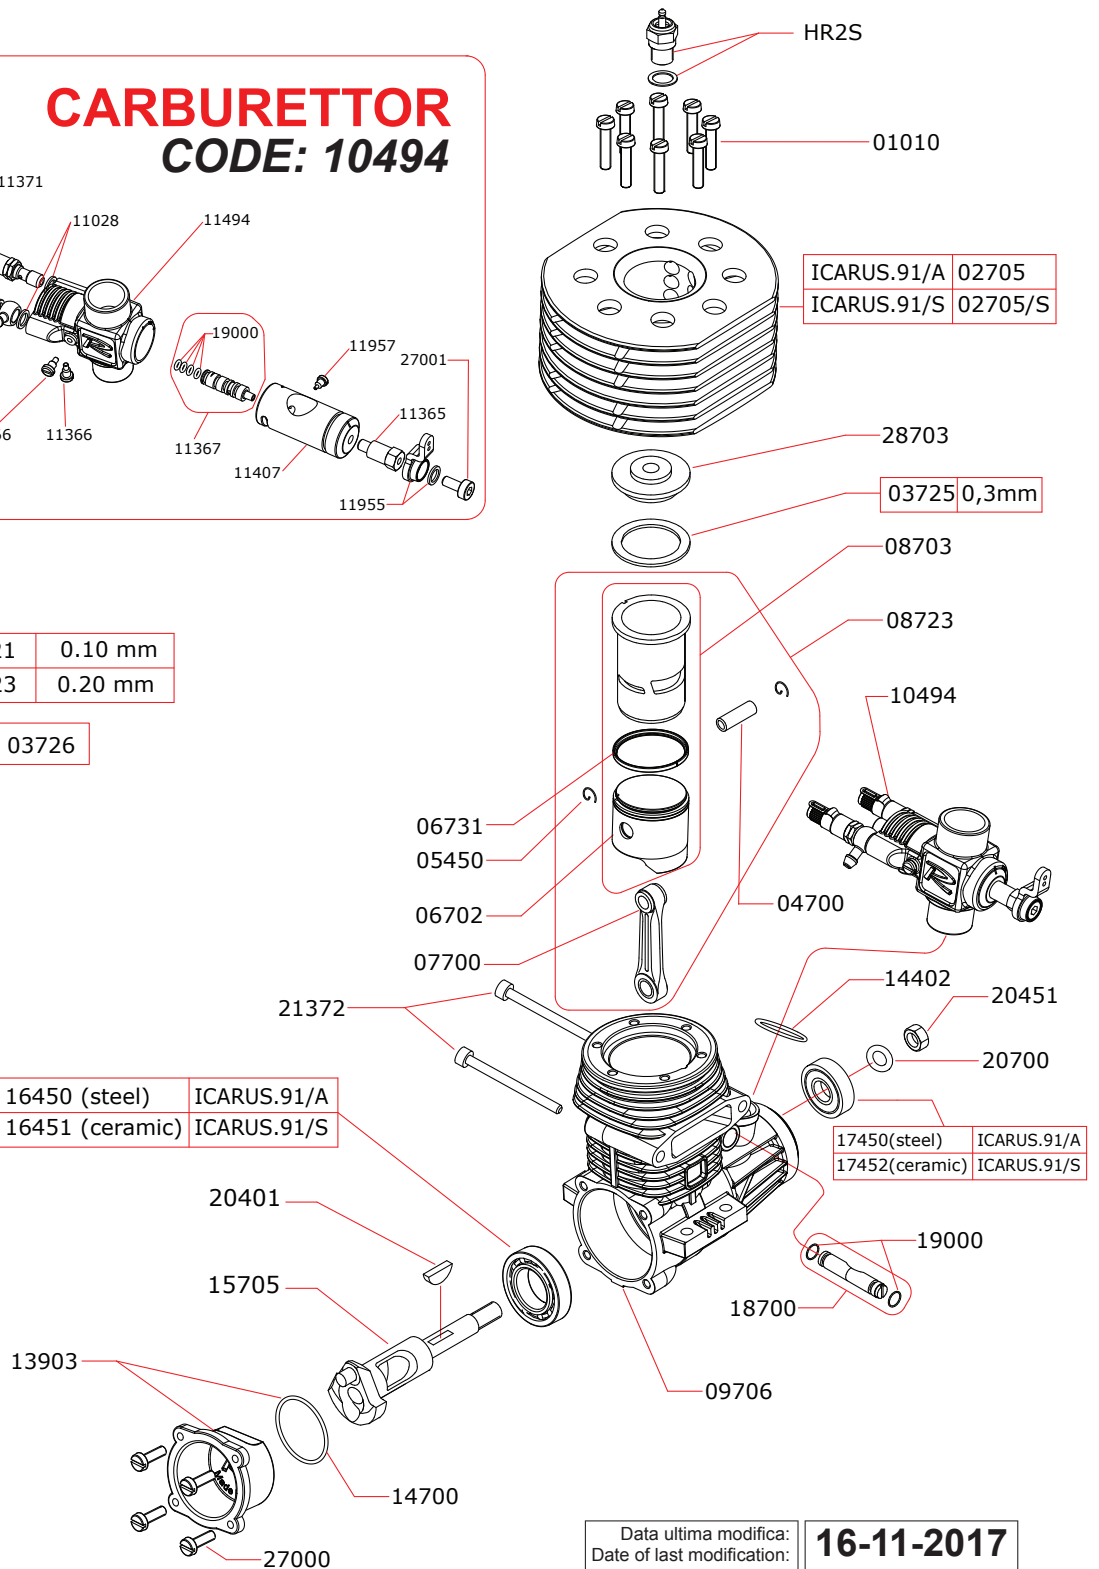

EXPLODED VIEW: ICARUS.91

	03721	0.10 mm
	03723	0.20 mm

Kit guarnizioni: 03726
Kit headshims: 03726

16450 (steel)	ICARUS.91/A
16451 (ceramic)	ICARUS.91/S

ICARUS.91/A	02705
ICARUS.91/S	02705/S

17450 (steel)	ICARUS.91/A
17452 (ceramic)	ICARUS.91/S