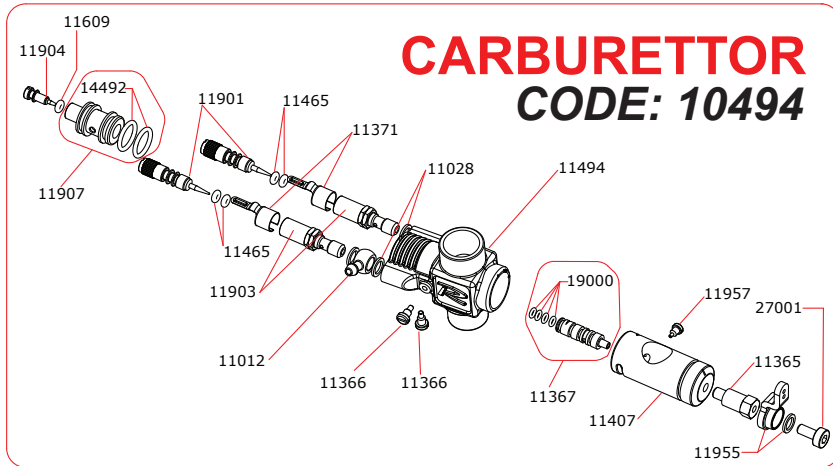

EXPLODED VIEW: ICARUS.91

	03721	0.10 mm
	03723	0.20 mm

Kit guarnizioni: 03726
Kit headshims: 03726

16450 (steel)	ICARUS.91/A
16451 (ceramic)	ICARUS.91/S

ICARUS.91/A	02705
ICARUS.91/S	02705/S

17450 (steel)	ICARUS.91/A
17452 (ceramic)	ICARUS.91/S