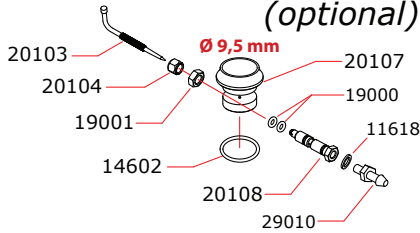

CARBURETTOR CODE: 75000

Data ultima modifica:
 Date of last modification:

30-01-2018

Optional	
03002	0.15 mm
03004	0.25 mm

VENTURI CODE: 20159 (optional)

VENTURI CODE: 20160 (optional)

Pipes Recommended

	50040	Without silencer
	50041	Silenced
	50042	Super silenced

Manifolds Recommended

	40040	Ø16/13
	40041	Ø16/13 curved 15°
	40042	Ø16/13 curved 180°