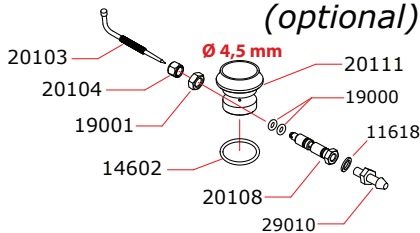

CARBURETTOR CODE: 75000

Data ultima modifica:
 Date of last modification:

30-01-2018

Optional	
03002	0.15 mm
03004	0.25 mm

VENTURI CODE: 20159 (optional)

VENTURI CODE: 20160 (optional)

Pipes Recommended

	50040	Without silencer
	50041	Silenced
	50042	Super silenced

Manifolds Recommended

	40040	Ø16/13
	40041	Ø16/13 curved 15°
	40042	Ø16/13 curved 180°