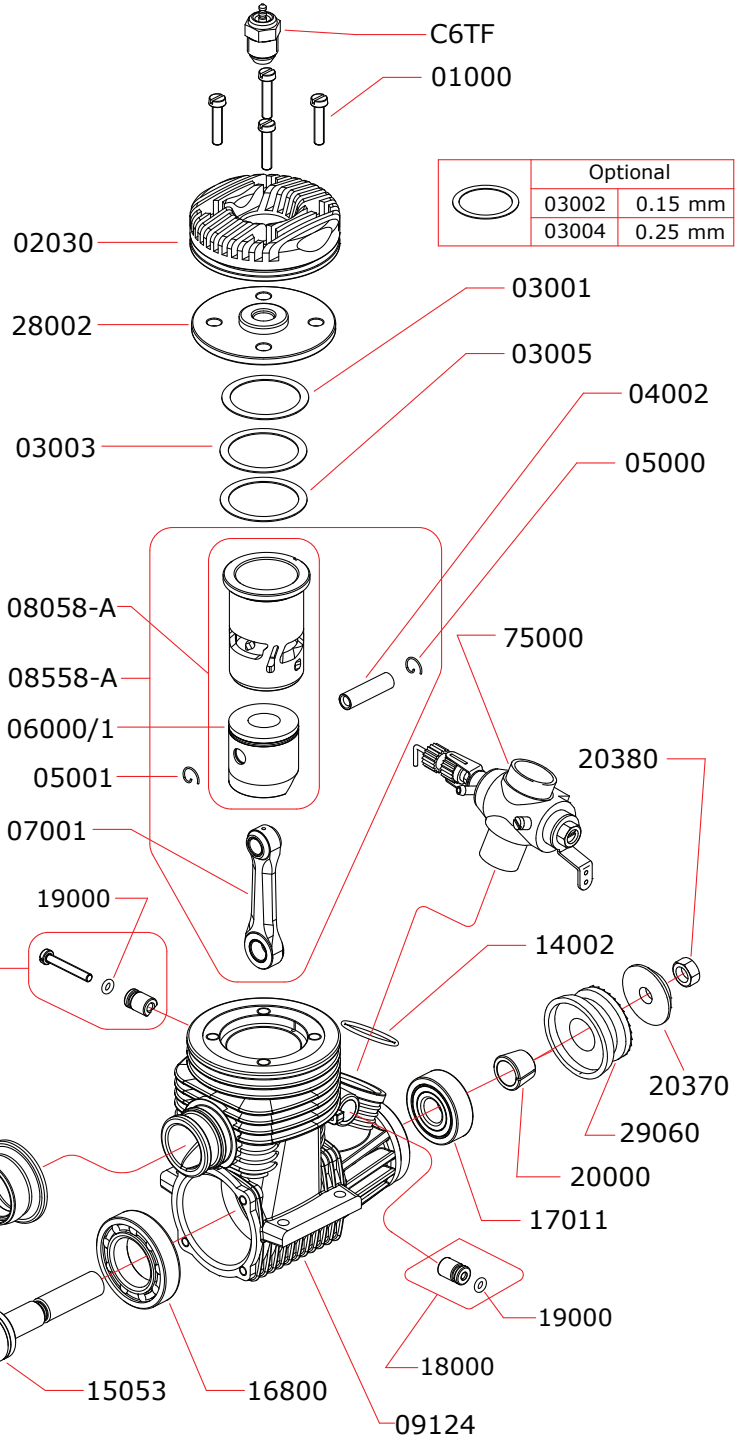

CARBURETTOR CODE: 75000

Data ultima modifica:
 Date of last modification:

30-01-2018

Optional	
03002	0.15 mm
03004	0.25 mm

VENTURI CODE: 20159 (optional)

VENTURI CODE: 20160 (optional)

Pipes Recommended

	50040	Without silencer
	50041	Silenced
	50042	Super silenced

Manifolds Recommended

	40040	Ø16/13
	40041	Ø16/13 curved 15°
	40042	Ø16/13 curved 180°