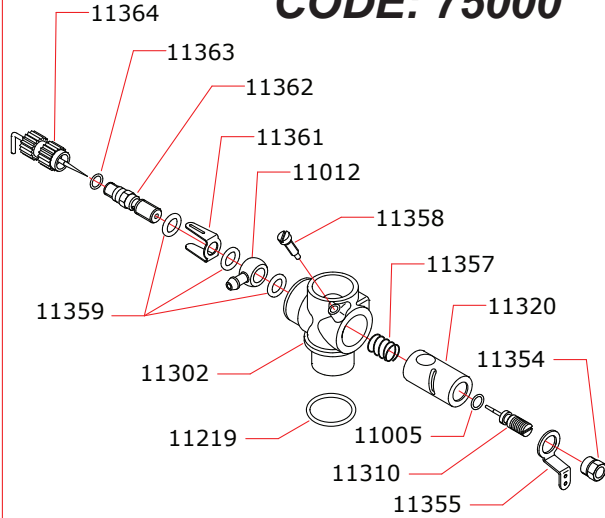

CARBURETTOR CODE: 75000

Data ultima modifica:
 Date of last modification:

30-01-2018

Optional	
03002	0.15 mm
03004	0.25 mm

VENTURI CODE: 20159 (optional)

VENTURI CODE: 20160 (optional)

Pipes Recommended

	50040	Without silencer
	50041	Silenced
	50042	Super silenced

Manifolds Recommended

	40040	Ø16/13
	40041	Ø16/13 curved 15°
	40042	Ø16/13 curved 180°