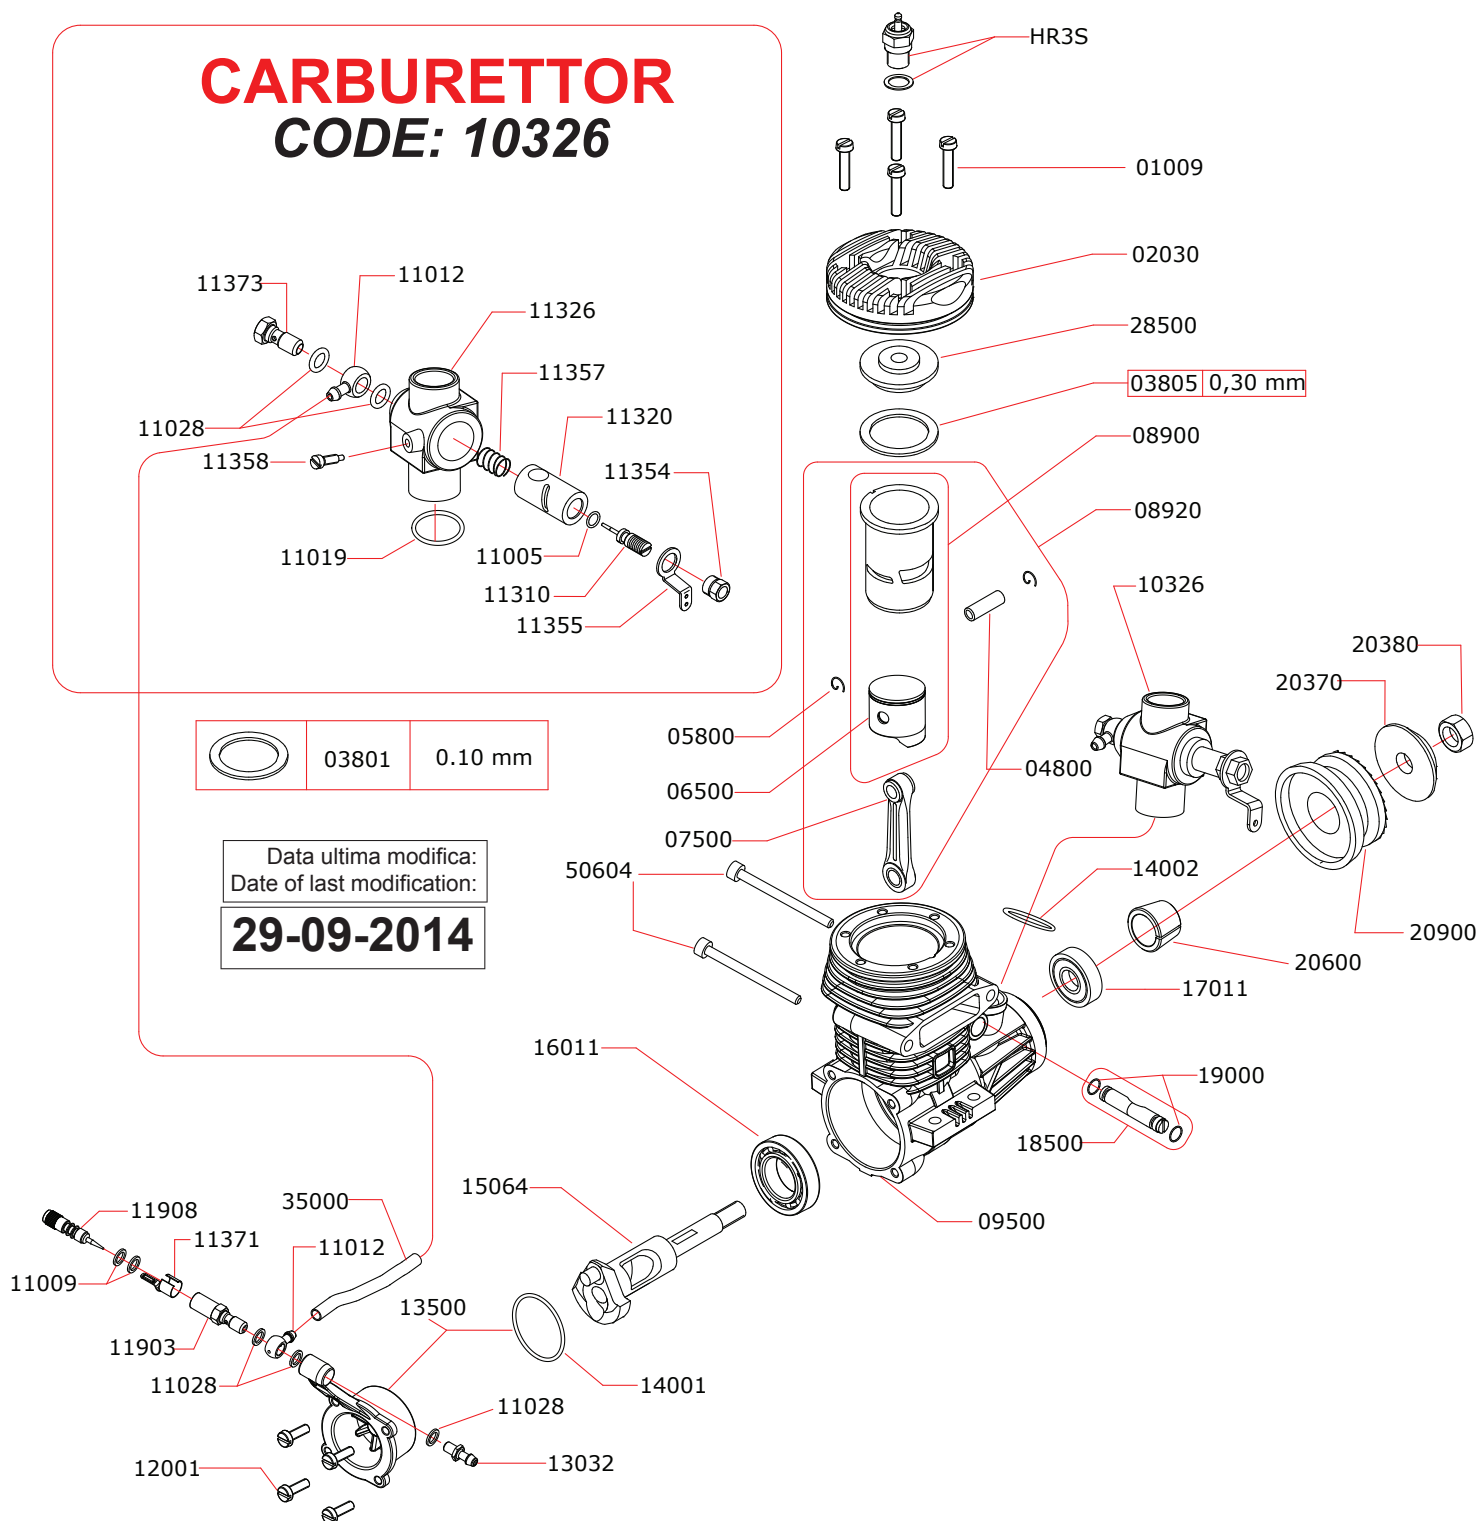

EXPLODED VIEW

R26CR

NOVAROSSİ WORLD S.r.l.

Via Europa, 20/A - 25040 Monticelli Brusati (BS) - ITALIA

web: www.novarossi.it | e-mail: info@novarossi.it

Tel. +39 030/6850316 | Fax: +39 030/6850314

I disegni sono puramente indicativi / Drawings are just indicative.

CARBURETTOR CODE: 10326

Data ultima modifica:
Date of last modification:
29-09-2014

Pipes Recommended:

CR2
50260