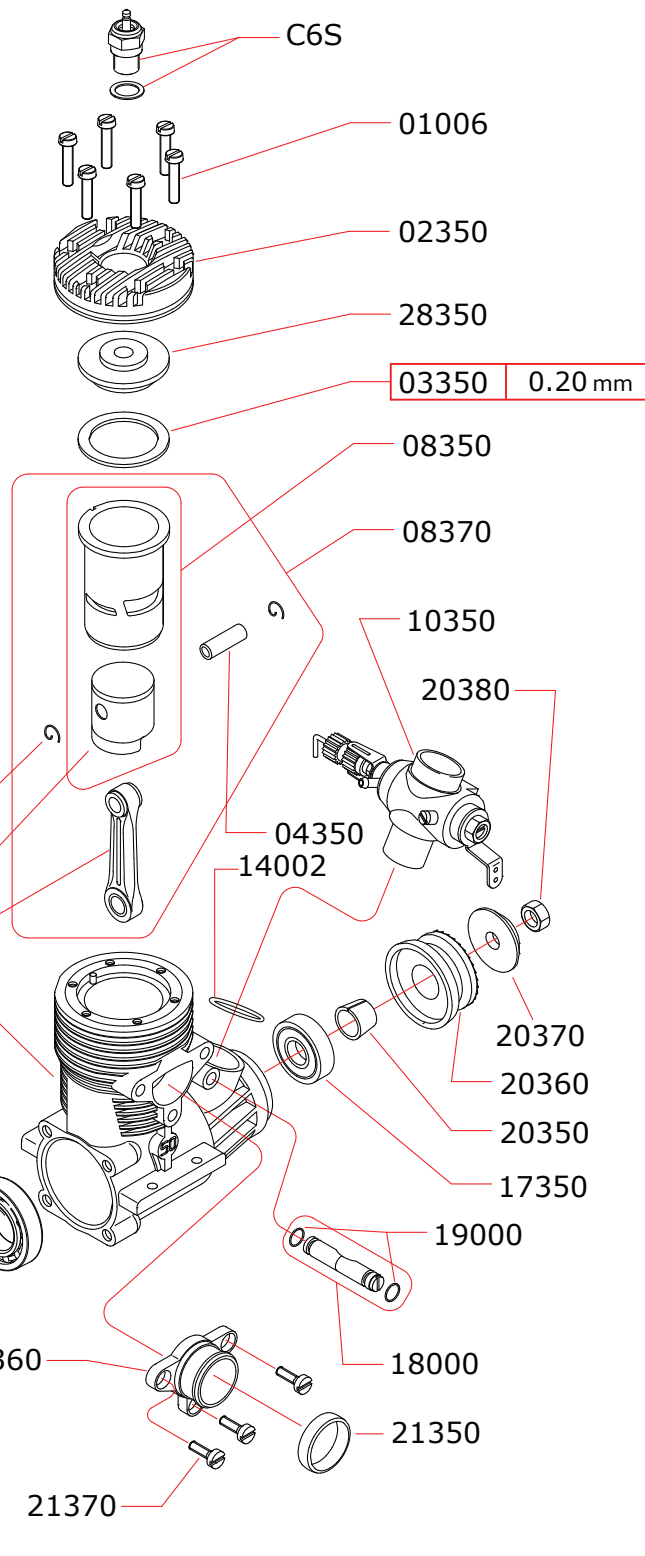

CARBURETTOR CODE: 10350

	Optional	
	03352	0.10 mm

Data ultima modifica:
Date of last modification:
27-04-2011

Pipes Recommended

	50350	Silenced
	50359	Cesare Rossi CR5 with adapter 21361

Manifolds Recommended

	40350	Ø20/17 curved 90°
	21361	Adaptor for CR5 muffler