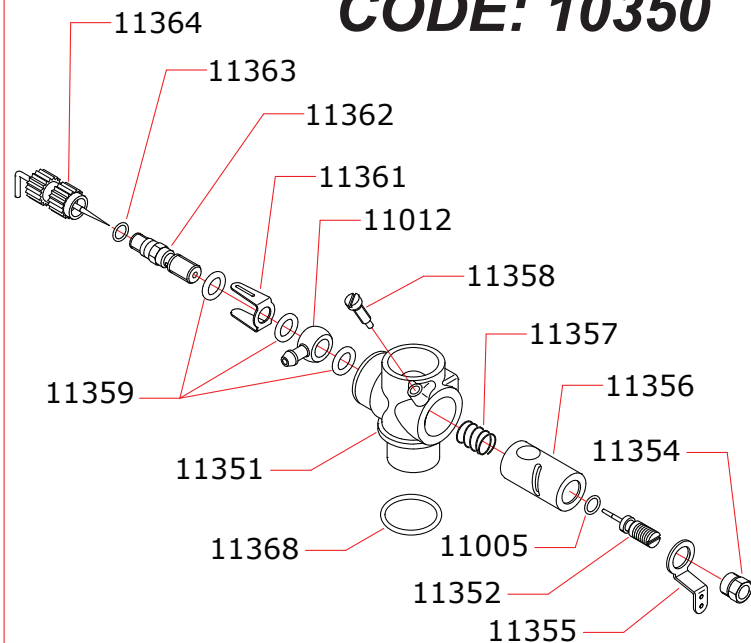

CARBURETTOR CODE: 10350

	Optional	
	03352	0.10 mm

Data ultima modifica:
Date of last modification:
27-04-2011

Pipes Recommended

	50350	Silenced
	50359	Cesare Rossi CR5 with adapter 21361

Manifolds Recommended

	40350	Ø20/17 curved 90°
	21361	Adaptor for CR5 muffler