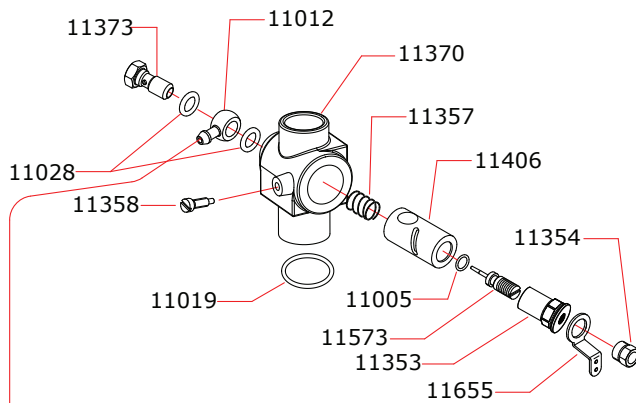

EXPLODED VIEW

R57CR

NOVAROSSİ WORLD S.r.l.

Via Europa, 20/A - 25040 Monticelli Brusati (BS) - ITALIA

web: www.novarossi.it | e-mail: info@novarossi.it

Tel. +39 030/6850316 | Fax: +39 030/6850314

I disegni sono puramente indicativi / Drawings are just indicative.

CARBURETTOR CODE: 10372

Data ultima modifica:
Date of last modification:
12-07-2012

Pipes Recommended: