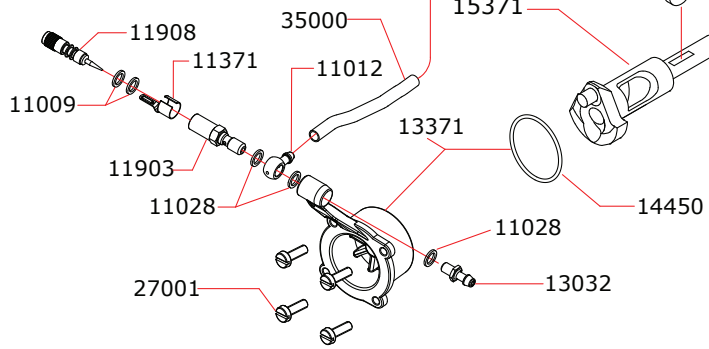

EXPLODED VIEW

R57CR

NOVAROSSİ WORLD S.r.l.

Via Europa, 20/A - 25040 Monticelli Brusati (BS) - ITALIA

web: www.novarossi.it | e-mail: info@novarossi.it

Tel. +39 030/6850316 | Fax: +39 030/6850314

I disegni sono puramente indicativi / Drawings are just indicative.

CARBURETTOR CODE: 10372

Data ultima modifica:
Date of last modification:
12-07-2012

Pipes Recommended: