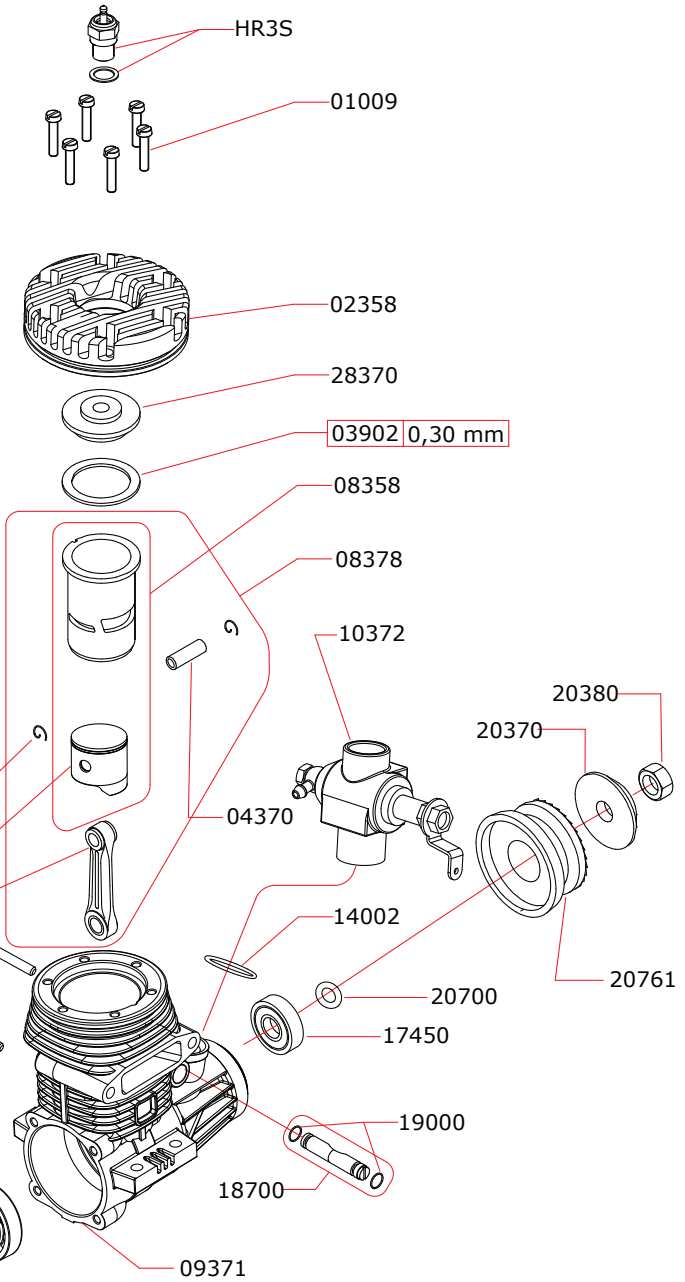

EXPLODED VIEW

R57CR

NOVAROSSİ WORLD S.r.l.

Via Europa, 20/A - 25040 Monticelli Brusati (BS) - ITALIA

web: www.novarossi.it | e-mail: info@novarossi.it

Tel. +39 030/6850316 | Fax: +39 030/6850314

I disegni sono puramente indicativi / Drawings are just indicative.

CARBURETTOR CODE: 10372

Data ultima modifica:
Date of last modification:
12-07-2012

Pipes Recommended: