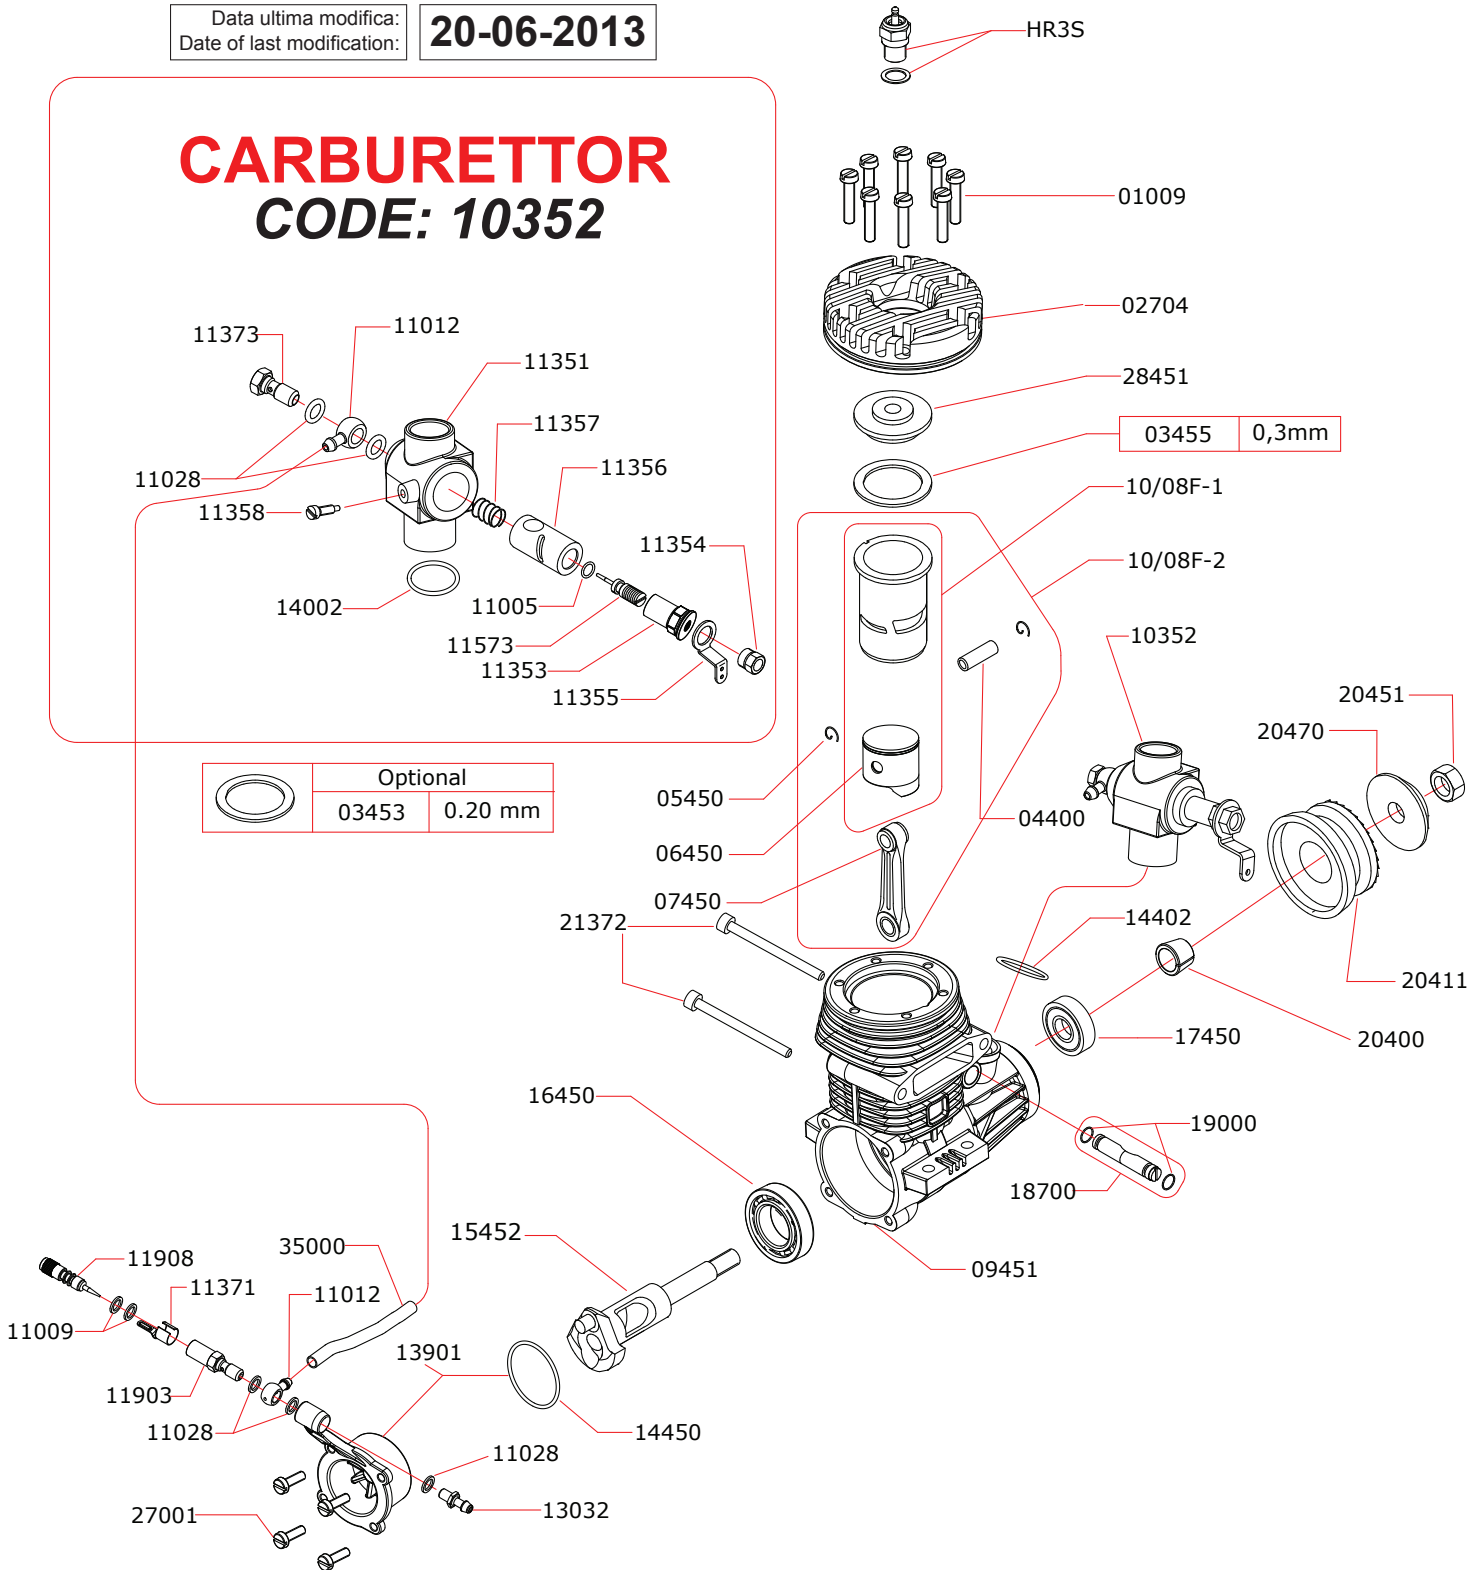

EXPLODED VIEW

R60CR

NOVAROSSI WORLD S.r.l.

Via Europa, 20/A - 25040 Monticelli Brusati (BS) - ITALIA
 web: www.novarossi.it | e-mail: info@novarossi.it
 Tel. +39 030/6850316 | Fax: +39 030/6850314

I disegni sono puramente indicativi / Drawings are just indicative.

Data ultima modifica: **20-06-2013**
 Date of last modification:

CARBURETTOR CODE: 10352

Optional	
03453	0.20 mm

Pipes Recommended:

CR6
50401