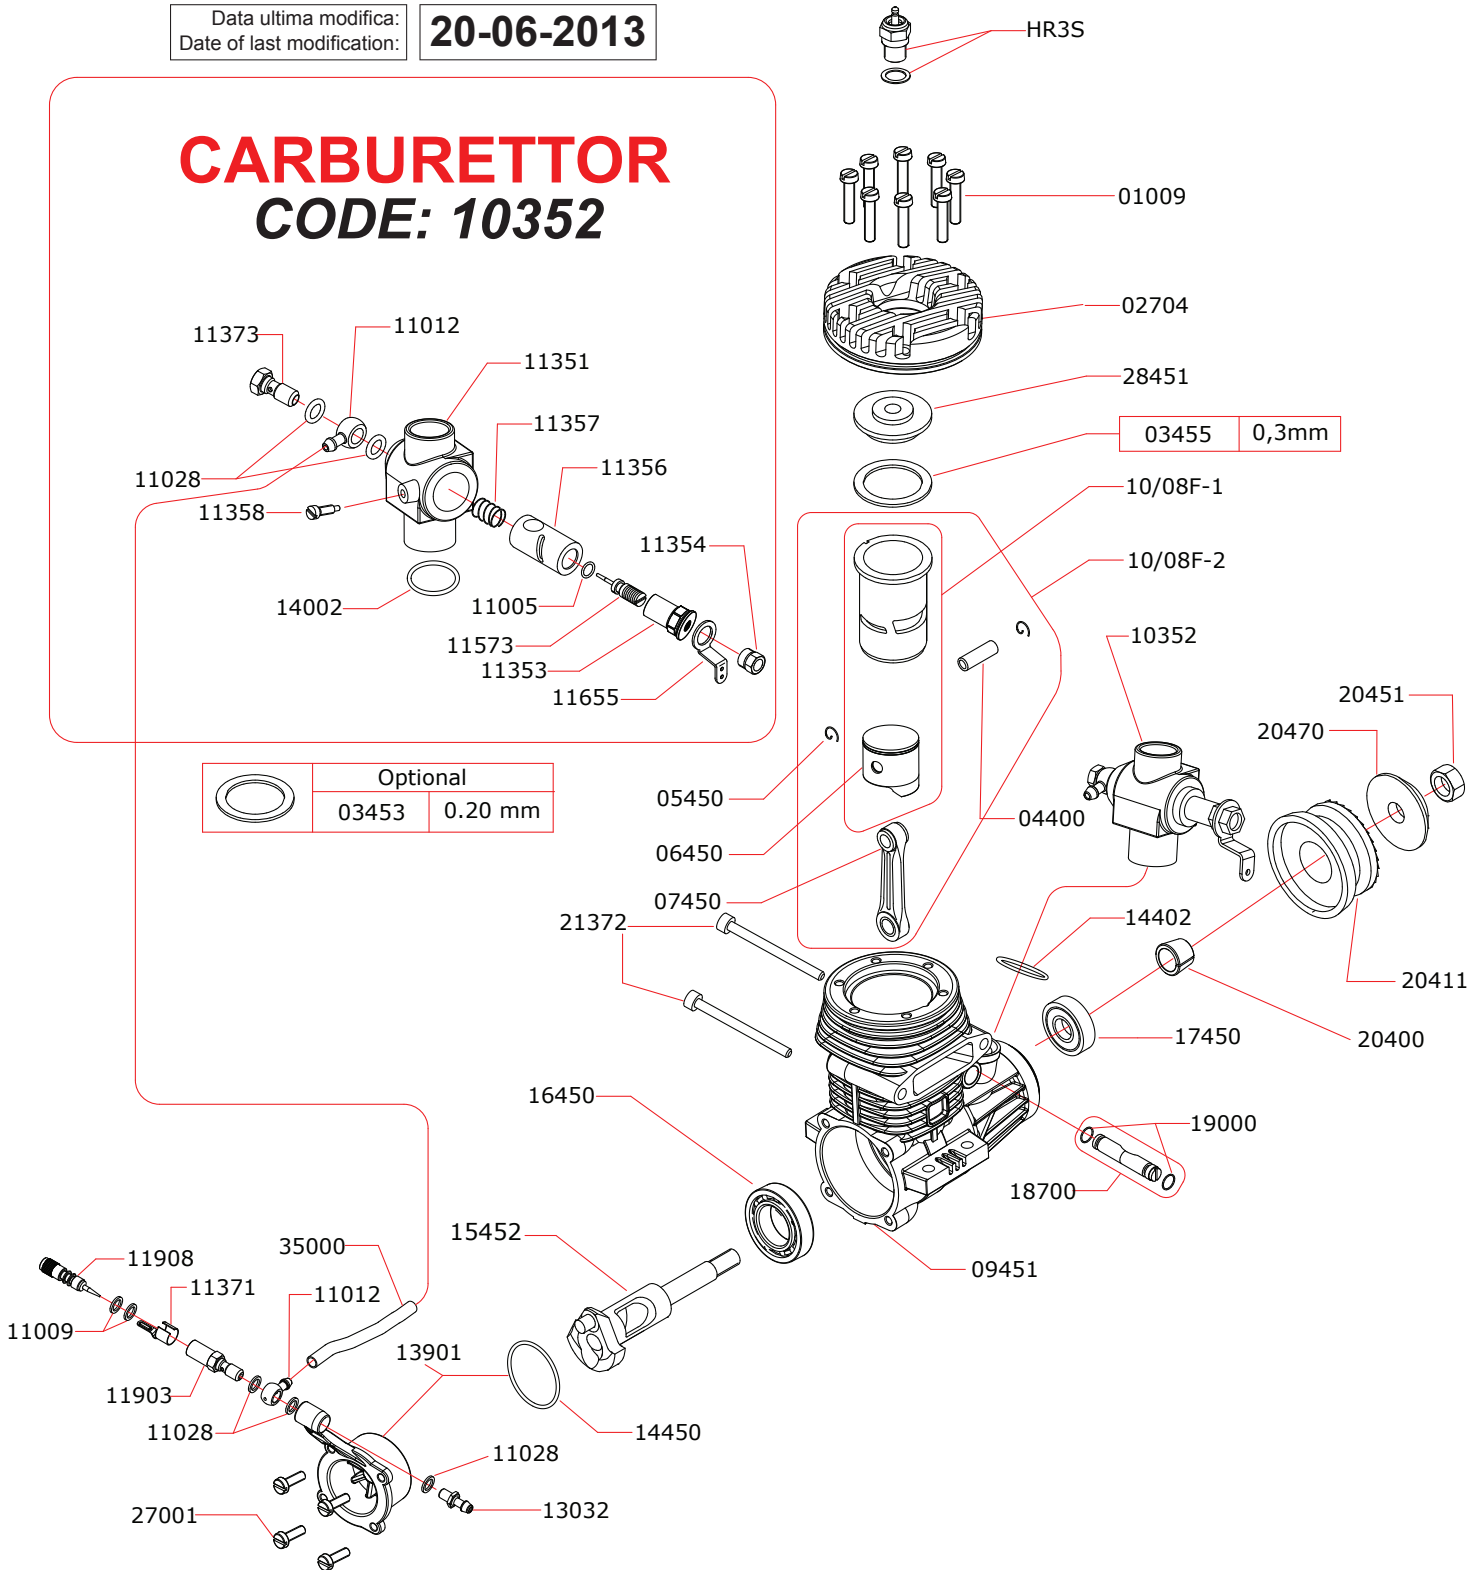

EXPLODED VIEW

R60CR

NOVAROSSI WORLD S.r.l.

Via Europa, 20/A - 25040 Monticelli Brusati (BS) - ITALIA

web: www.novarossi.it | e-mail: info@novarossi.it

Tel. +39 030/6850316 | Fax: +39 030/6850314

I disegni sono puramente indicativi / Drawings are just indicative.

Data ultima modifica: **20-06-2013**
Date of last modification:

CARBURETTOR CODE: 10352

Optional	
03453	0.20 mm

Pipes Recommended:

CR6
50401