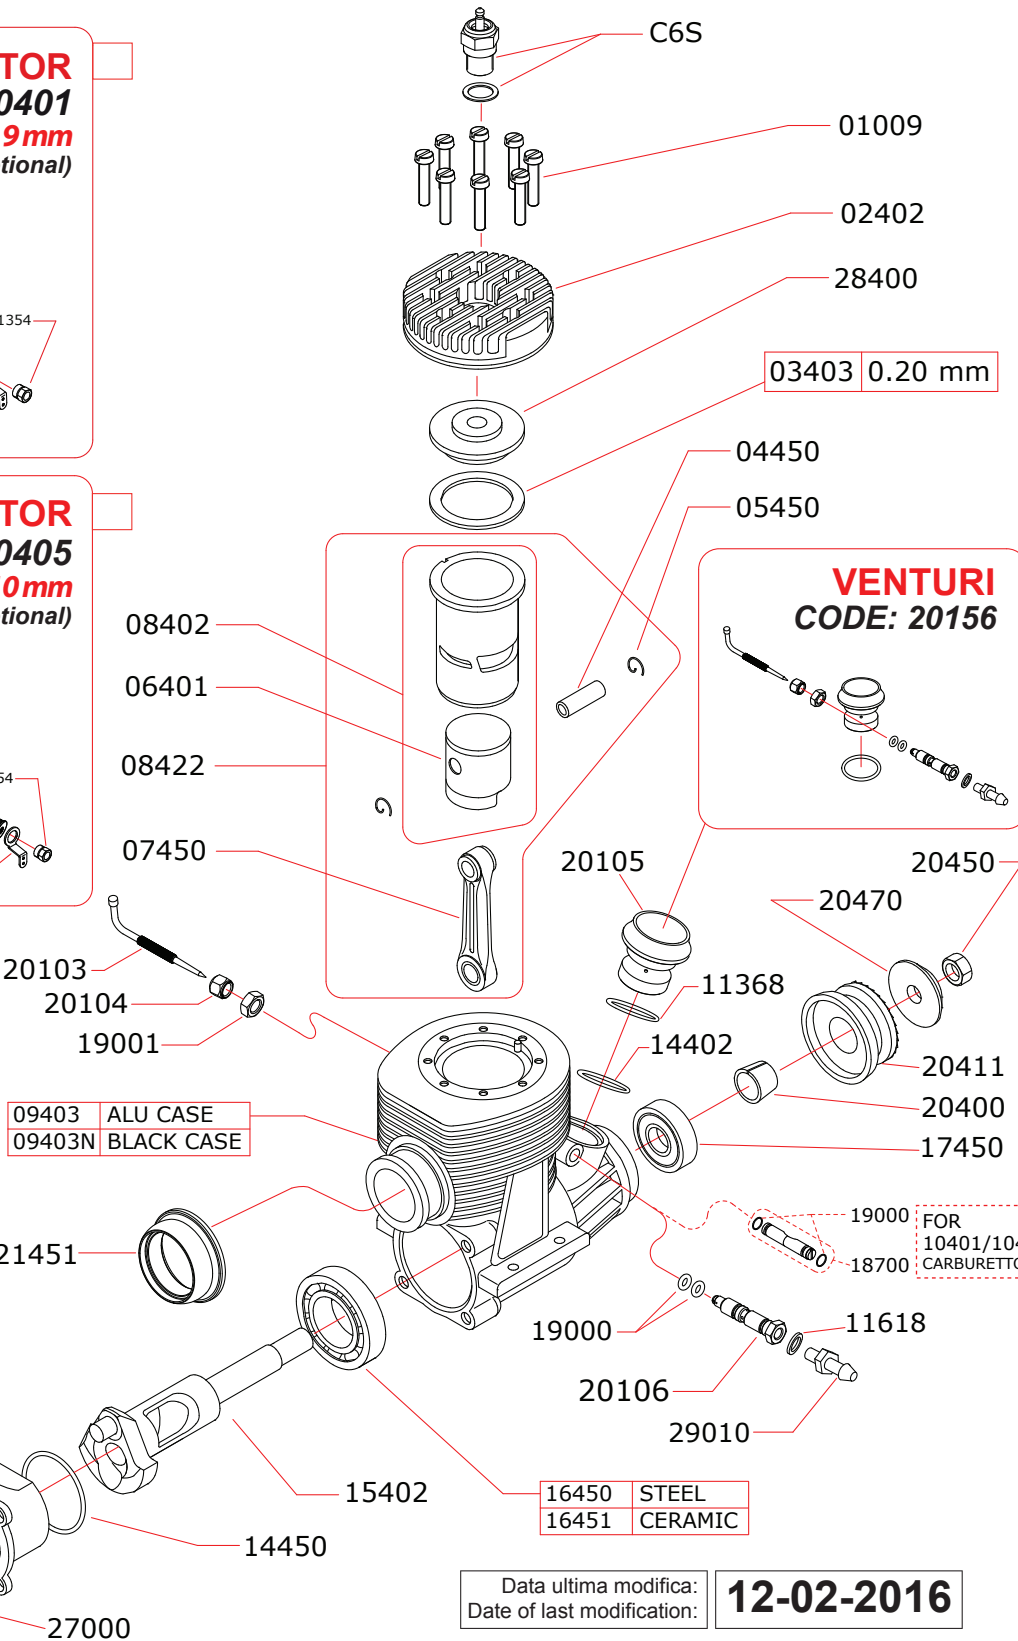

EXPLODED VIEW R61F SPEED/13

NOVAROSSI WORLD S.r.l.

Via Europa, 20/A - 25040 Monticelli Brusati (BS) - ITALIA

web: www.novarossi.it | e-mail: info@novarossi.it

Tel. +39 030/6850316 | Fax: +39 030/6850314

I disegni sono puramente indicativi / Drawings are just indicative.

OPTIONAL		
	03401	0.10 mm
	03402	0.15 mm
	03404	0.25 mm
	03405	0.30 mm
	16451	CERAMIC BALL BEARINGS

13451	FOR BLACK CASE
13452	FOR ALU CASE

Data ultima modifica: **12-02-2016**
Date of last modification:

Pipes Recommended

	50351	Compact, silenced
	50400	Silenced

Manifolds Recommended

	40400	Ø20/17
	40402	
	40450	Ø20/17 curved