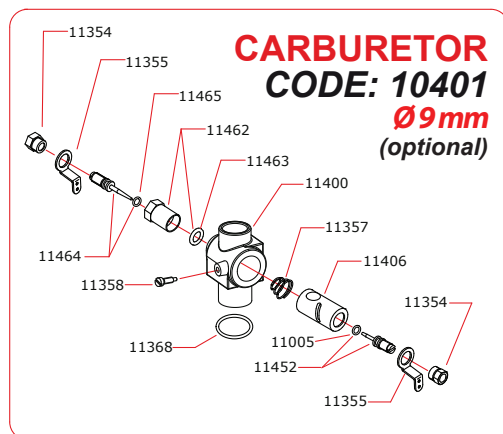

EXPLODED VIEW R61F SPEED/13

NOVAROSSI WORLD S.r.l.

Via Europa, 20/A - 25040 Monticelli Brusati (BS) - ITALIA

web: www.novarossi.it | e-mail: info@novarossi.it

Tel. +39 030/6850316 | Fax: +39 030/6850314

I disegni sono puramente indicativi / Drawings are just indicative.

OPTIONAL		
	03401	0.10 mm
	03402	0.15 mm
	03404	0.25 mm
	03405	0.30 mm
	16451	CERAMIC BALL BEARINGS

13451	FOR BLACK CASE
13452	FOR ALU CASE

Data ultima modifica: **12-02-2016**
Date of last modification:

Pipes Recommended

	50351	Compact, silenced
	50400	Silenced

Manifolds Recommended

	40400	Ø20/17
	40402	
	40450	Ø20/17 curved