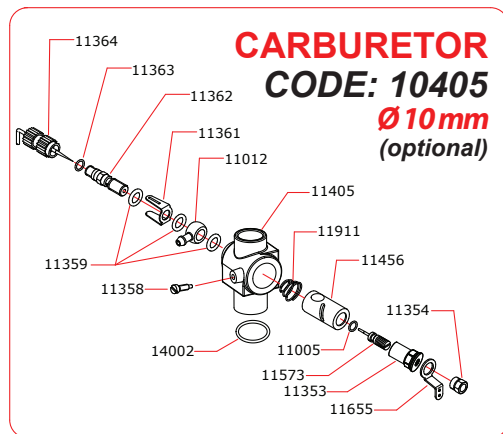

EXPLODED VIEW R61F SPEED/13

NOVAROSSI WORLD S.r.l.

Via Europa, 20/A - 25040 Monticelli Brusati (BS) - ITALIA

web: www.novarossi.it | e-mail: info@novarossi.it

Tel. +39 030/6850316 | Fax: +39 030/6850314

I disegni sono puramente indicativi / Drawings are just indicative.

OPTIONAL		
	03401	0.10 mm
	03402	0.15 mm
	03404	0.25 mm
	03405	0.30 mm
	16451	CERAMIC BALL BEARINGS

13451	FOR BLACK CASE
13452	FOR ALU CASE

Data ultima modifica: **12-02-2016**
Date of last modification:

Pipes Recommended

	50351	Compact, silenced
	50400	Silenced

Manifolds Recommended

	40400	Ø20/17
	40402	
	40450	Ø20/17 curved