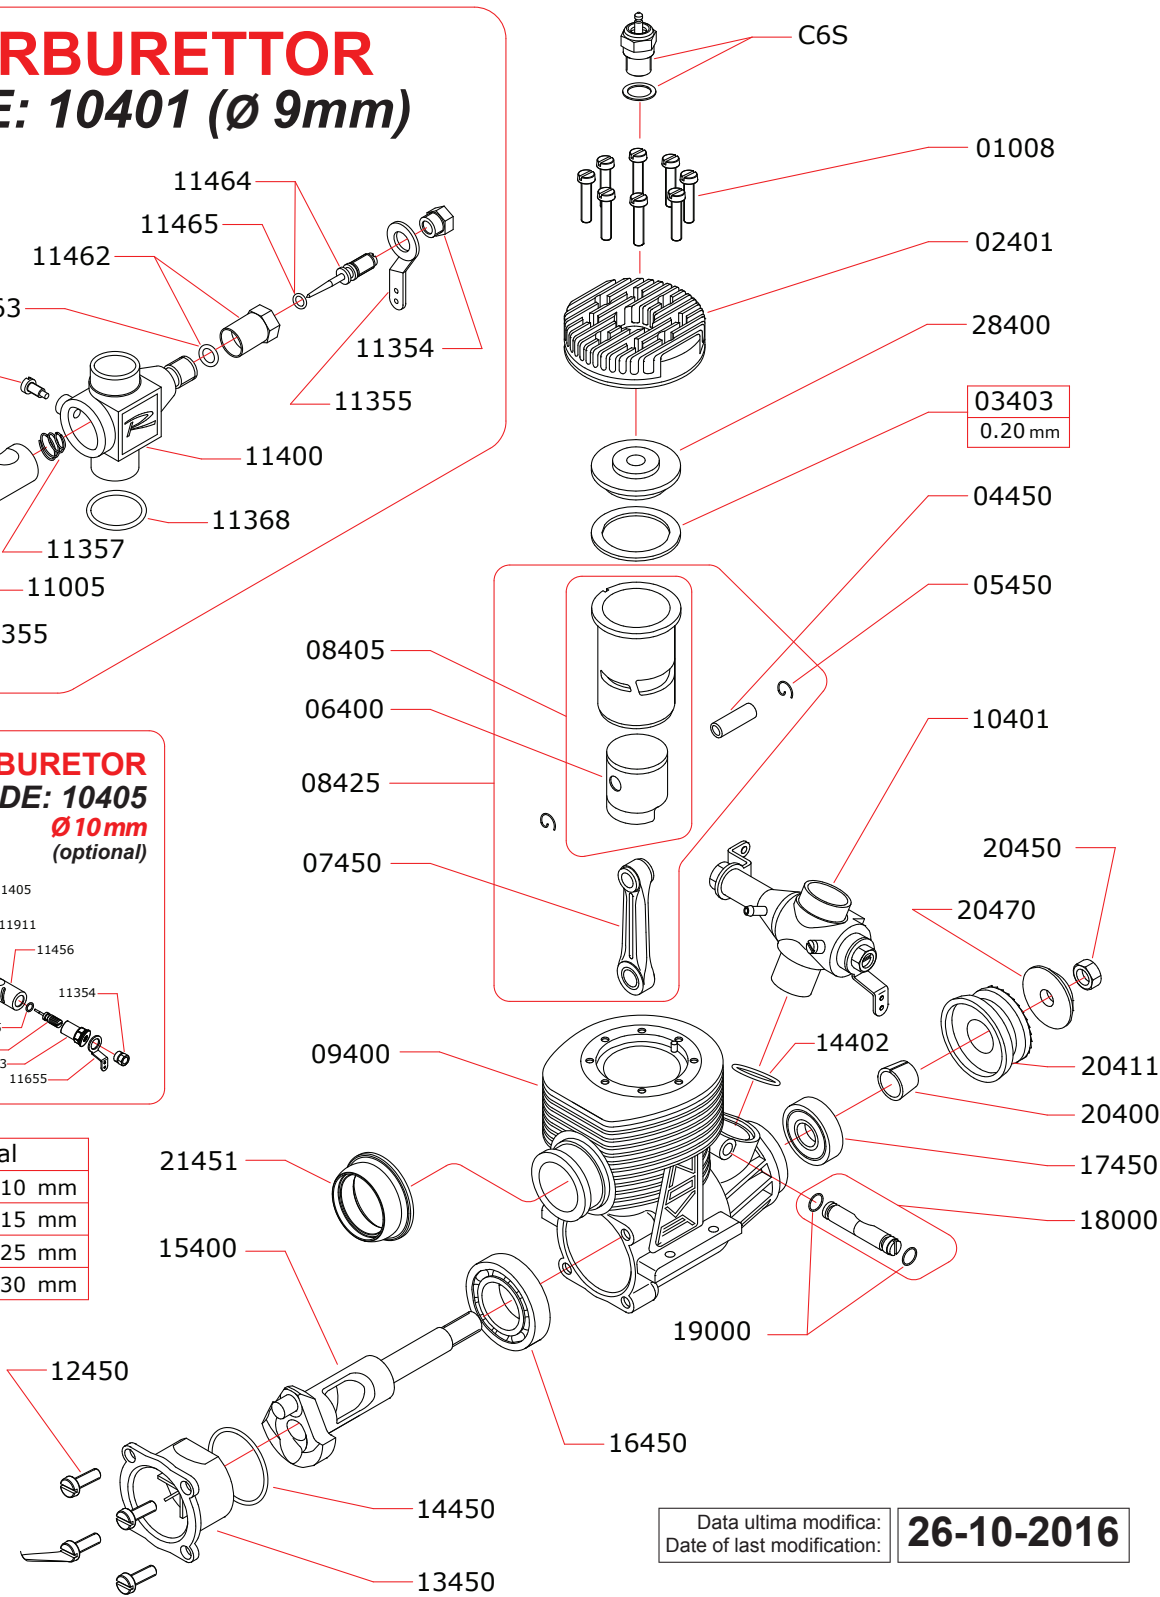

EXPLODED VIEW

R61F

NOVAROSSİ WORLD S.r.l.

Via Europa, 20/A - 25040 Monticelli Brusati (BS) - ITALIA
 web: www.novarossi.it | e-mail: info@novarossi.it
 Tel. +39 030/6850316 | Fax: +39 030/6850314

I disegni sono puramente indicativi / Drawings are just indicative.

CARBURETTOR

CODE: 10401 (Ø 9mm)

| Optional | |
|----------|---------------|
| | 03401 0.10 mm |
| | 03402 0.15 mm |
| | 03404 0.25 mm |
| | 03405 0.30 mm |

Data ultima modifica: **26-10-2016**
 Date of last modification:

Pipes Recommended

| | | |
|--|-------|-------------------|
| | 50351 | Compact, silenced |
| | | |
| | | |

Manifolds Recommended

| | | |
|--|-------|-------------------|
| | 40401 | Ø20/17 |
| | 40451 | Ø20/17 curved |
| | 40451 | Ø20/17 curved 90° |