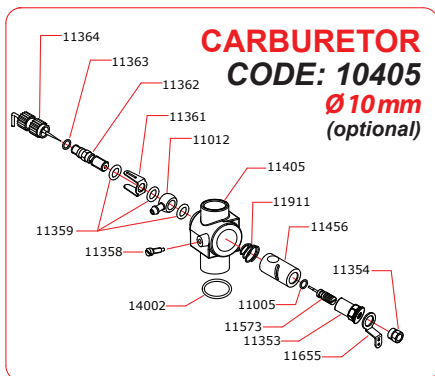

EXPLODED VIEW

R61F

NOVAROSSİ WORLD S.r.l.

Via Europa, 20/A - 25040 Monticelli Brusati (BS) - ITALIA
 web: www.novarossi.it | e-mail: info@novarossi.it
 Tel. +39 030/6850316 | Fax: +39 030/6850314

I disegni sono puramente indicativi / Drawings are just indicative.

CARBURETTOR

CODE: 10401 (Ø 9mm)

| Optional | |
|----------|---------------|
| | 03401 0.10 mm |
| | 03402 0.15 mm |
| | 03404 0.25 mm |
| | 03405 0.30 mm |

Data ultima modifica: **26-10-2016**
 Date of last modification:

Pipes Recommended

| | | |
|--|-------|-------------------|
| | 50351 | Compact, silenced |
| | | |
| | | |

Manifolds Recommended

| | | |
|--|-------|-------------------|
| | 40401 | Ø20/17 |
| | 40451 | Ø20/17 curved |
| | 40451 | Ø20/17 curved 90° |