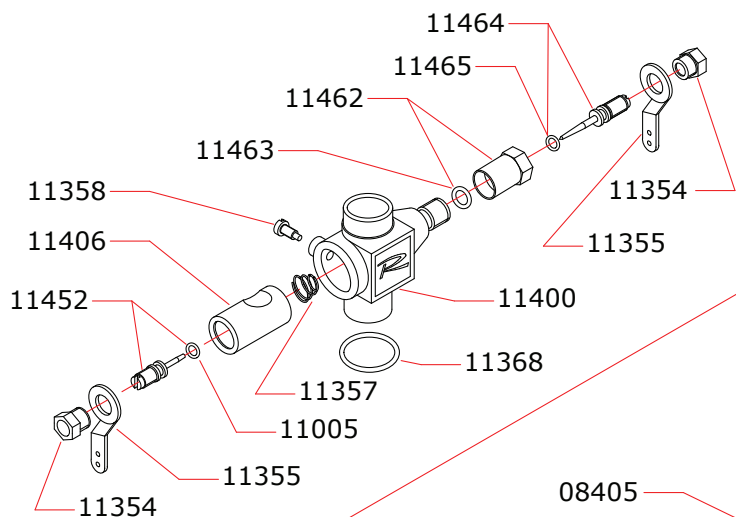

EXPLODED VIEW

R61F

NOVAROSSİ WORLD S.r.l.

Via Europa, 20/A - 25040 Monticelli Brusati (BS) - ITALIA
 web: www.novarossi.it | e-mail: info@novarossi.it
 Tel. +39 030/6850316 | Fax: +39 030/6850314

I disegni sono puramente indicativi / Drawings are just indicative.

CARBURETTOR

CODE: 10401 (Ø 9mm)

| Optional | |
|----------|---------------|
| | 03401 0.10 mm |
| | 03402 0.15 mm |
| | 03404 0.25 mm |
| | 03405 0.30 mm |

Data ultima modifica: **26-10-2016**
 Date of last modification:

Pipes Recommended

| | | |
|--|-------|-------------------|
| | 50351 | Compact, silenced |
| | | |
| | | |

Manifolds Recommended

| | | |
|--|-------|-------------------|
| | 40401 | Ø20/17 |
| | 40451 | Ø20/17 curved |
| | 40451 | Ø20/17 curved 90° |