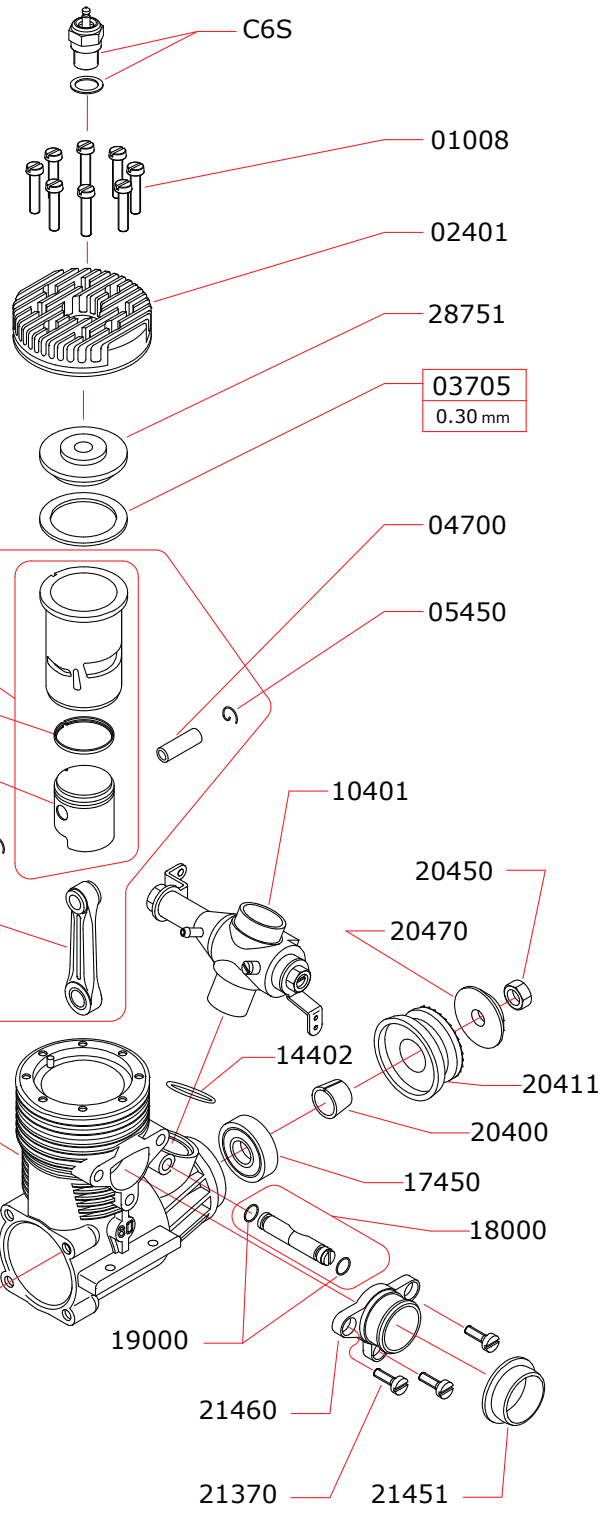

CARBURETTOR CODE: 10401 (Ø 9mm)

Optional	
	03701 0.10 mm
	03702 0.15 mm
	03703 0.20 mm

Data ultima modifica: **26-10-2016**
Date of last modification:

Pipes Recommended

	50351	Compact, silenced
	50400	Silenced

Manifolds Recommended

	40401	Curved
	40451	Curved