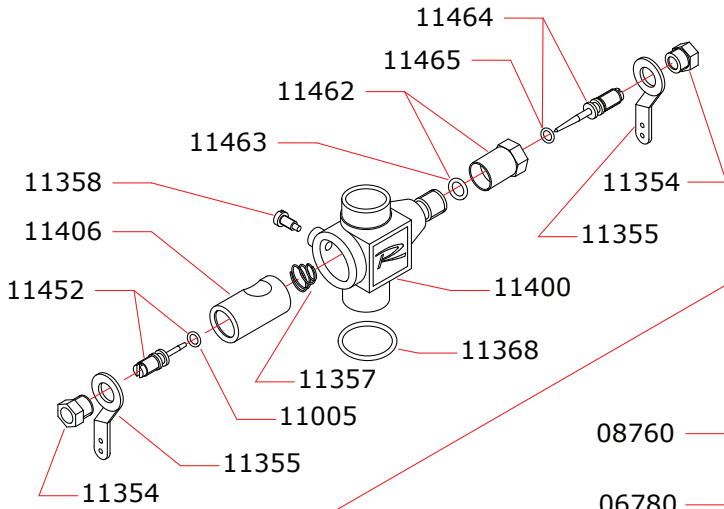

CARBURETTOR CODE: 10401 (Ø 9mm)

Optional	
	03701 0.10 mm
	03702 0.15 mm
	03703 0.20 mm

Data ultima modifica: **26-10-2016**
Date of last modification:

Pipes Recommended

	50351	Compact, silenced
	50400	Silenced

Manifolds Recommended

	40401	Curved
	40451	Curved