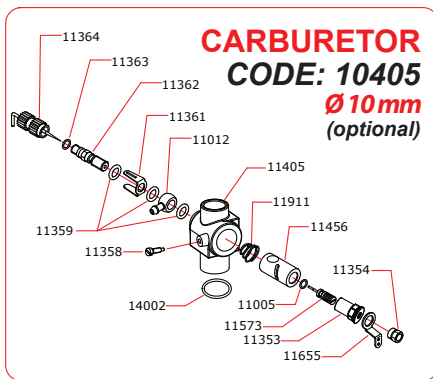

CARBURETTOR CODE: 10401 (Ø 9mm)

Optional	
	03701 0.10 mm
	03702 0.15 mm
	03703 0.20 mm

Data ultima modifica: **26-10-2016**
Date of last modification:

Pipes Recommended

	50351	Compact, silenced
	50400	Silenced

Manifolds Recommended

	40401	Curved
	40451	Curved