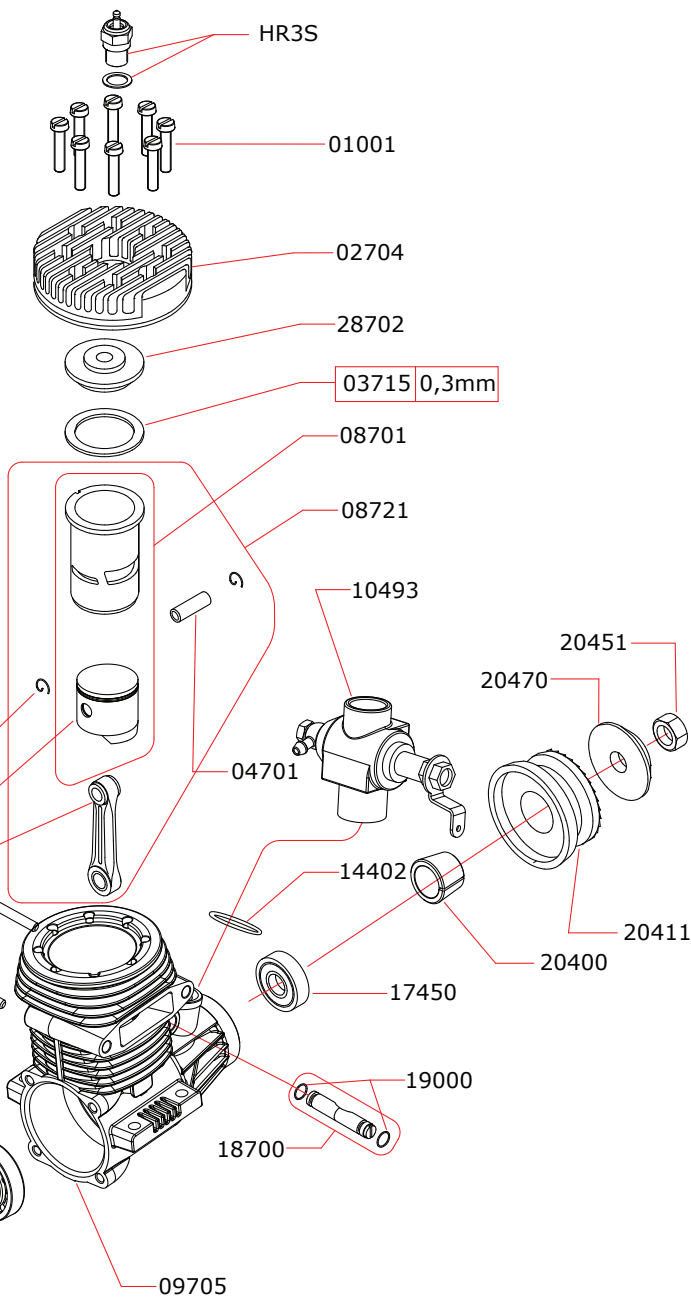

## CARBURETTOR CODE: 10493

	03711	0.10 mm
	03713	0.20 mm

Data ultima modifica:  
 Date of last modification:

**29-09-2015**

Pipes Recommended:

**CR9**  
 50492