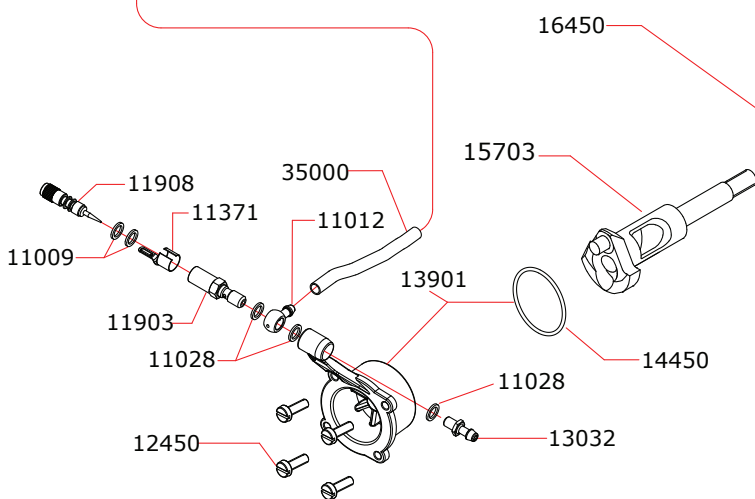

## CARBURETTOR CODE: 10493

	03711	0.10 mm
	03713	0.20 mm

Data ultima modifica:  
 Date of last modification:

**29-09-2015**

Pipes Recommended:

**CR9**  
 50492