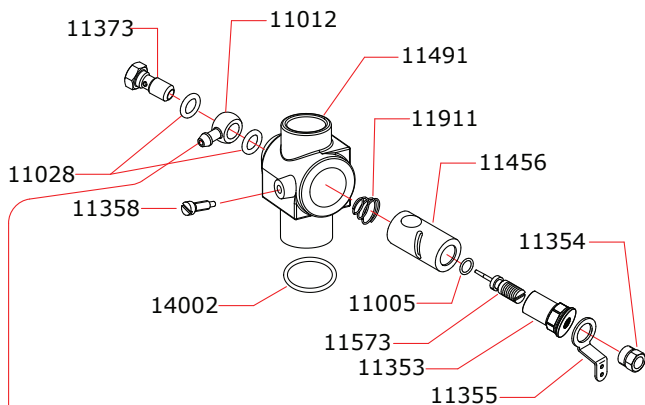

## CARBURETTOR CODE: 10493

	03711	0.10 mm
	03713	0.20 mm

Data ultima modifica:  
 Date of last modification:

**29-09-2015**

Pipes Recommended:

**CR9**  
 50492