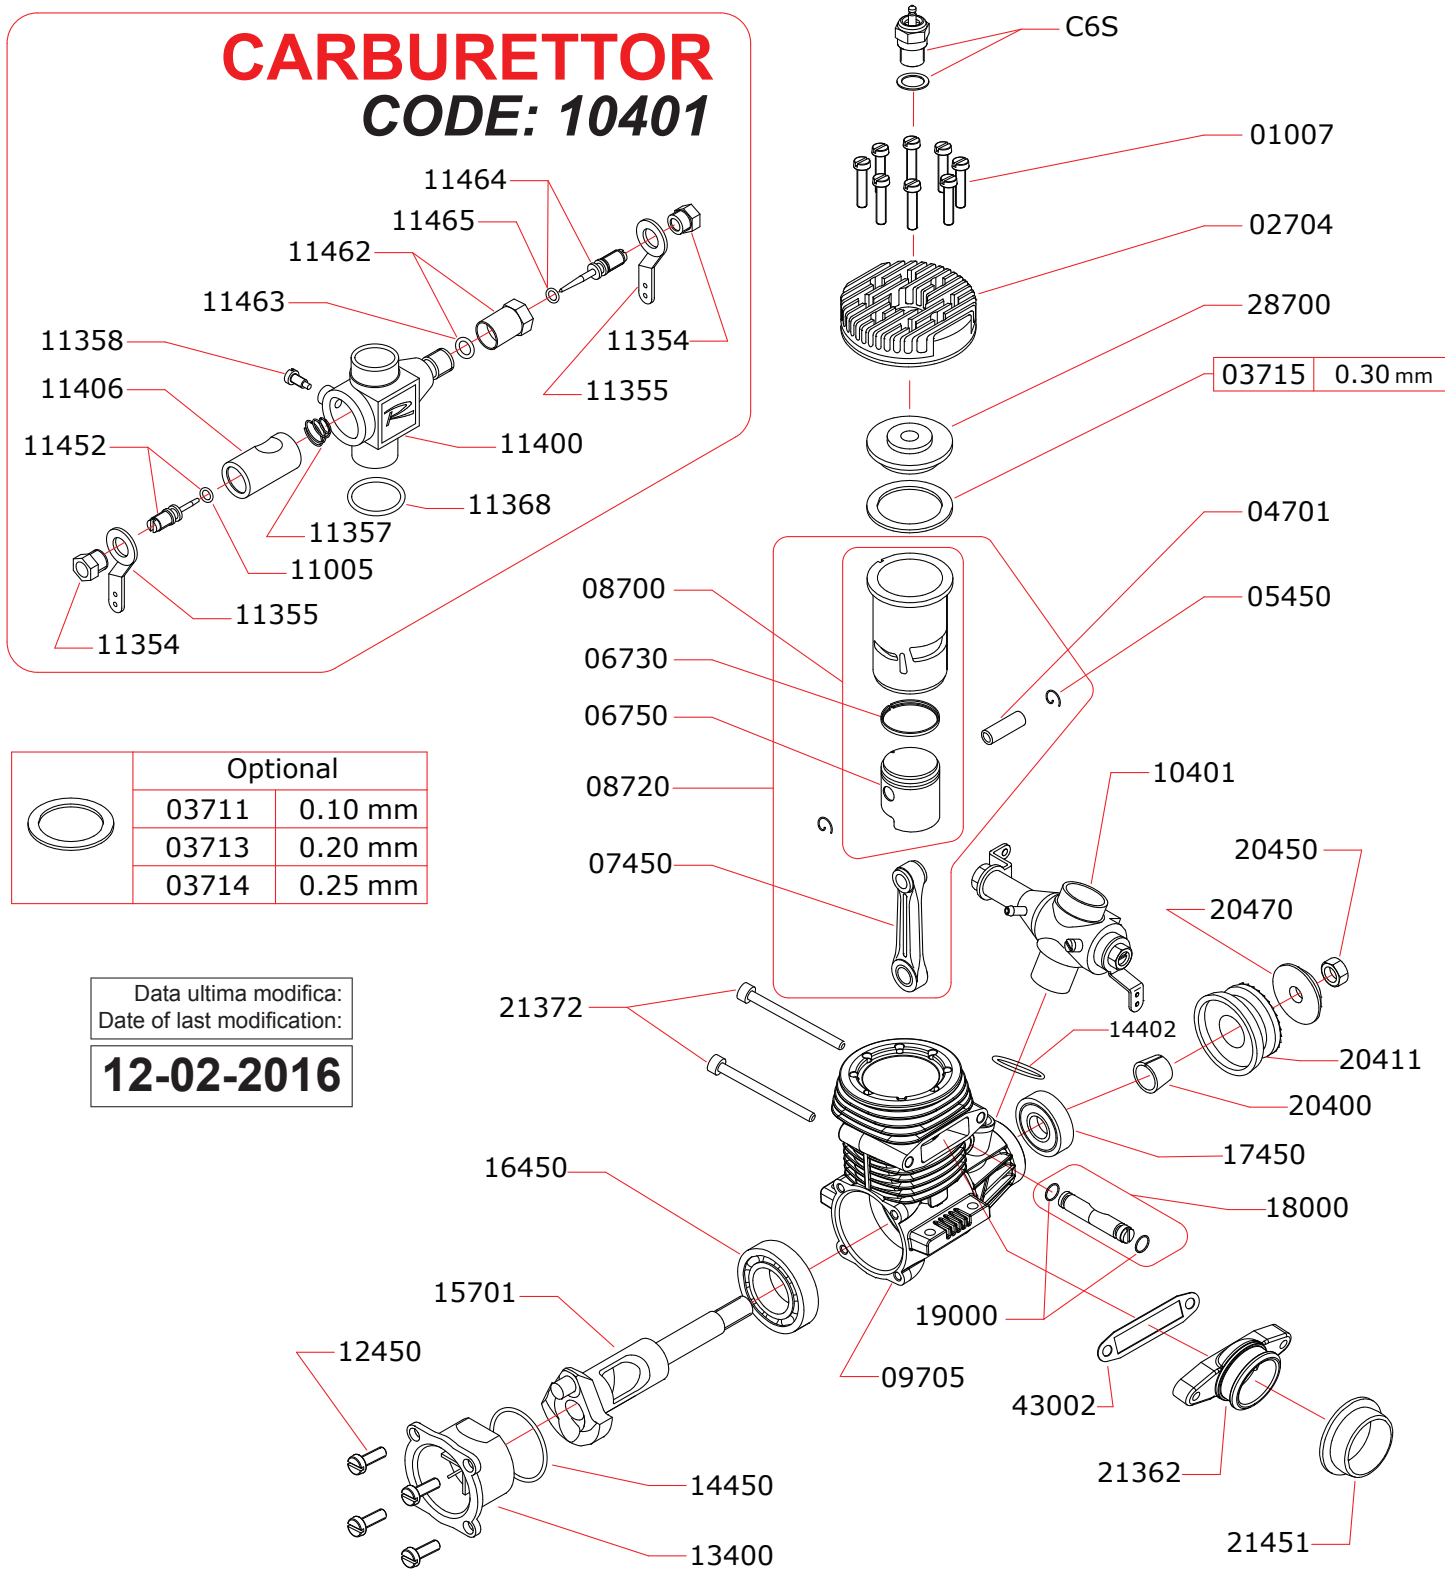

CARBURETTOR CODE: 10401

Pipes Recommended

	50351	Compact, silenced
	50400	Silenced
	50492	Cesare Rossi CR9

Manifolds Recommended

	40400	Ø20/17
	40401	Ø20/17 curved
	40450	Ø20/17 curved 90°