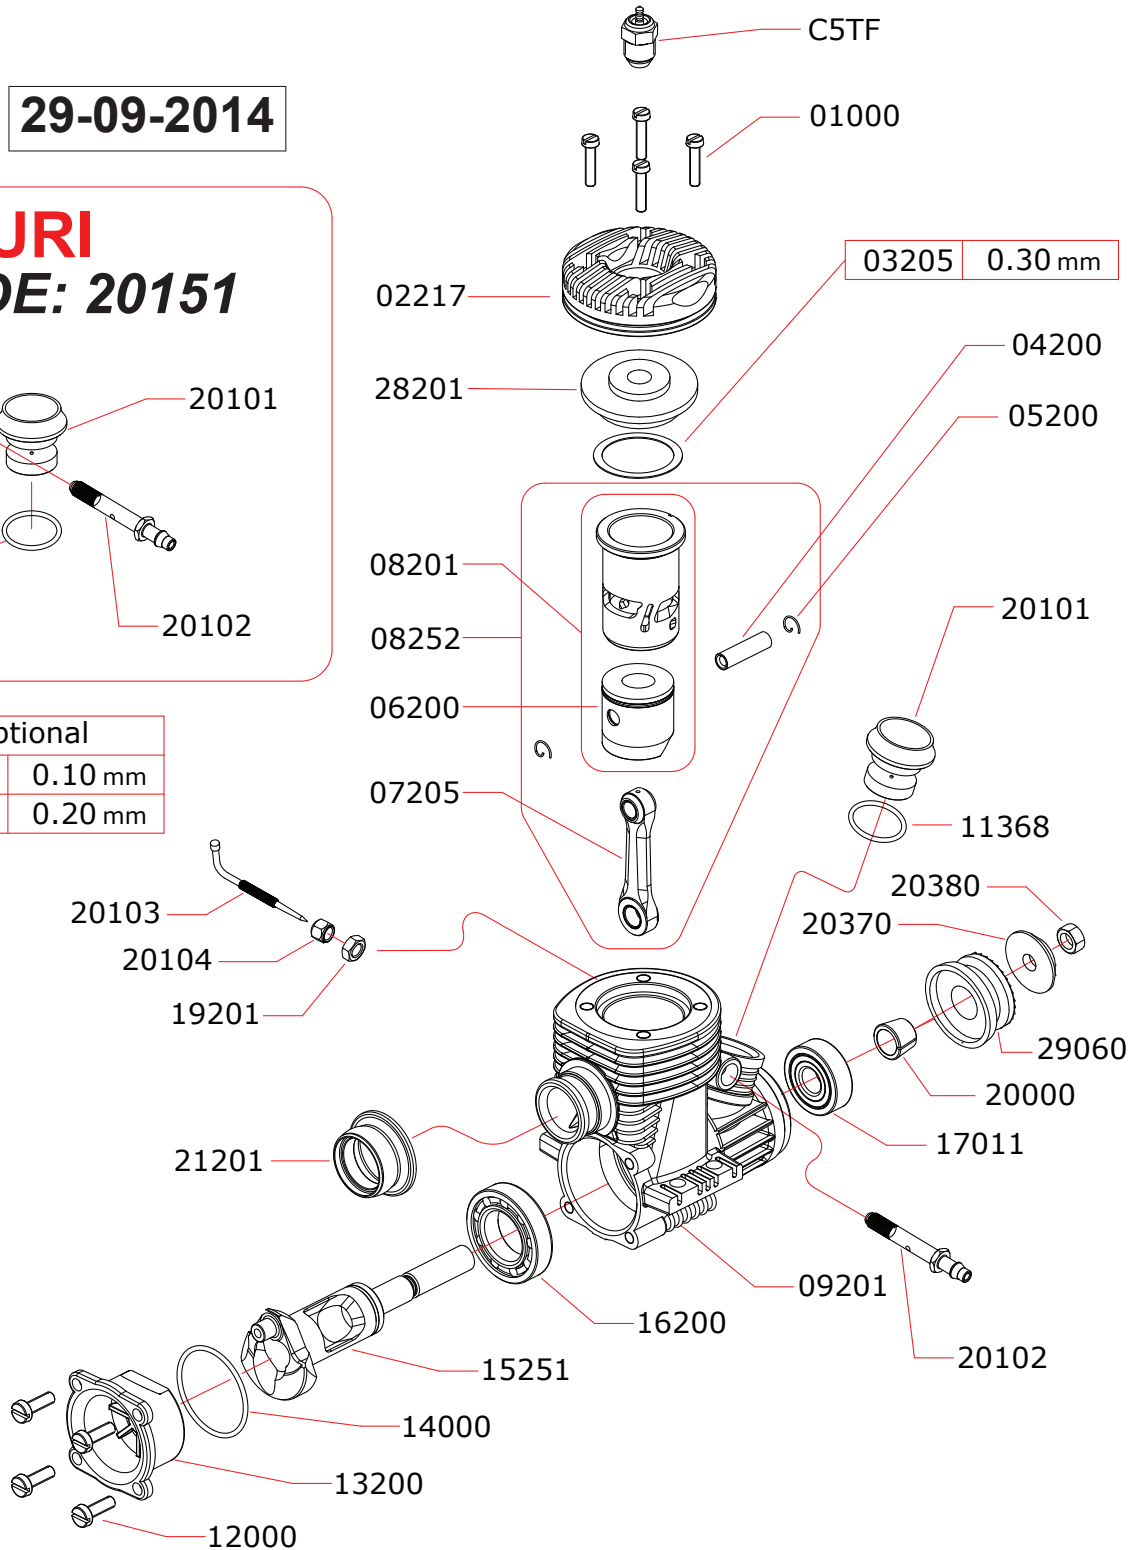

Data ultima modifica: **29-09-2014**
 Date of last modification:

VENTURI CODE: 20151

	Optional	
	03201	0.10 mm
	03203	0.20 mm

Pipes Recommended

	50240	Silenced

Manifolds Recommended

	40240	Ø14/12
	40241	Ø14/12 curved 15°
	40242	Ø16/13 curved 180°