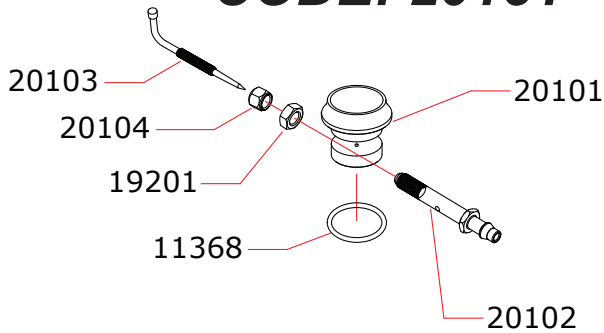

Data ultima modifica: **29-09-2014**
 Date of last modification:

VENTURI CODE: 20151

	Optional	
	03201	0.10 mm
	03203	0.20 mm

Pipes Recommended

	50240	Silenced

Manifolds Recommended

	40240	Ø14/12
	40241	Ø14/12 curved 15°
	40242	Ø16/13 curved 180°