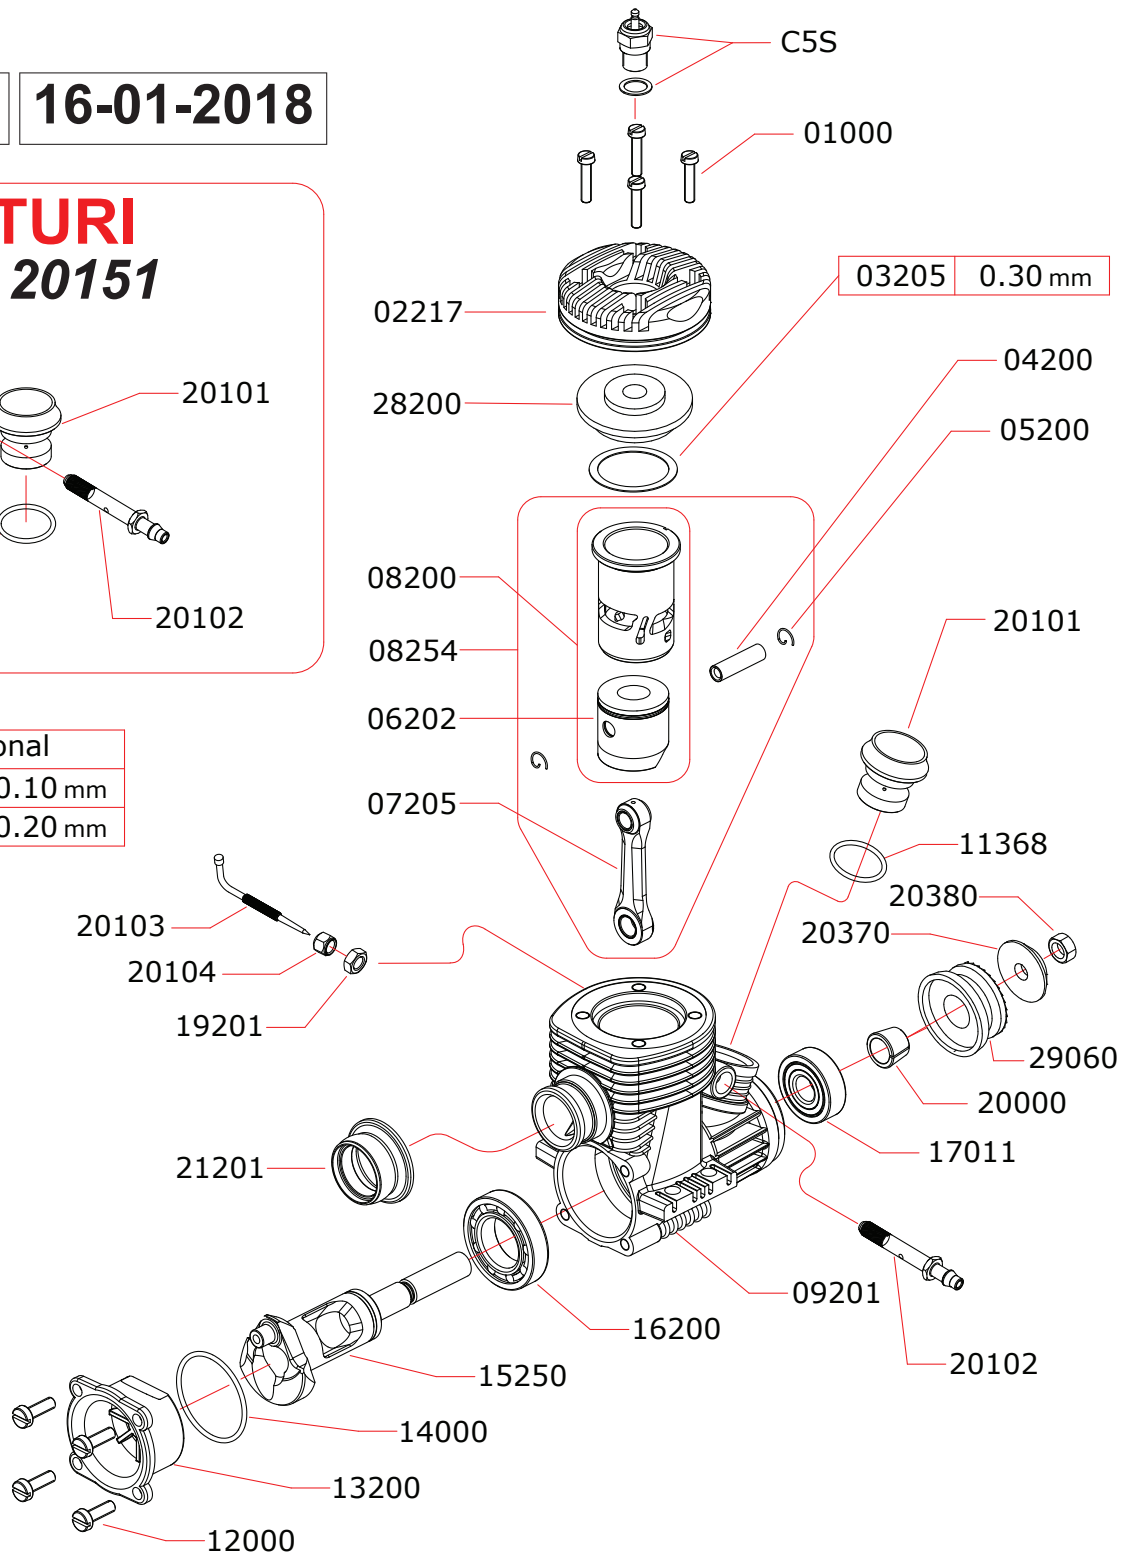

Data ultima modifica:
 Date of last modification:

16-01-2018

VENTURI CODE: 20151

	Optional	
	03201	0.10 mm
	03203	0.20 mm

Pipes Recommended

	50240	Silenced

Manifolds Recommended

	40240	Ø14/12
	40241	Ø14/12 curved 15°
	40242	Ø16/13 curved 180°