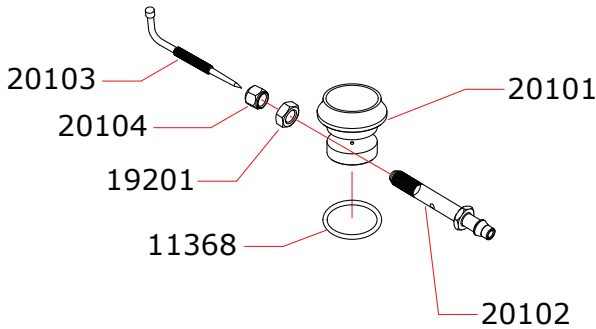

Data ultima modifica:
 Date of last modification:

16-01-2018

VENTURI CODE: 20151

	Optional	
	03201	0.10 mm
	03203	0.20 mm

Pipes Recommended

	50240	Silenced

Manifolds Recommended

	40240	Ø14/12
	40241	Ø14/12 curved 15°
	40242	Ø16/13 curved 180°