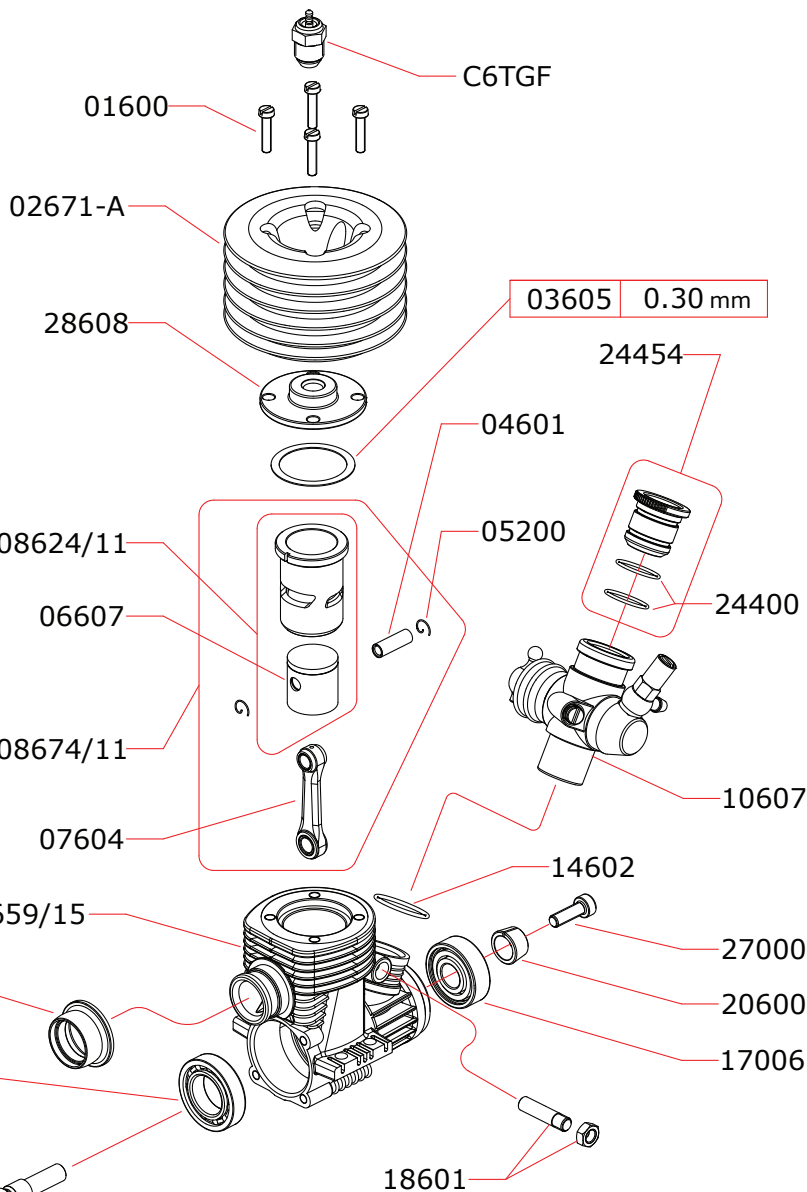

### CARBURETTOR

#### CODE: 10607

Optional	
	03601 0.10 mm
	03602 0.15 mm

16606 (steel)	ELITE 12
16603 (ceramic)	ELITE 12S

Data l'ultima modifica: **25-02-2015**  
 Date of last modification:

#### Pipes Recommended

	51606 (EFRA 2601)	With ring, 2 chambers
	51610 (EFRA 2630)	With ring, 2 chambers
	51611 (EFRA 3501)	With ring, 3 chambers