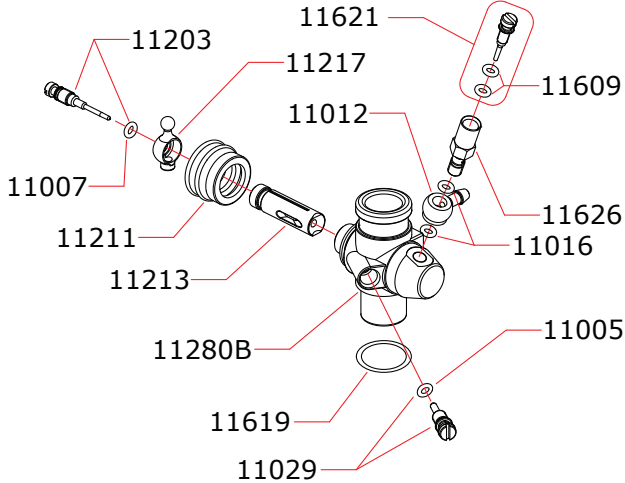

CARBURETTOR CODE: 10611B

CARBURETTOR CODE: 10638 (optional)

Data l'ultima modifica:
 Date of last modification:
03-09-2015

Optional

03601	0.10 mm
03602	0.15 mm
03605	0.30 mm

16604 (steel)	ELITE 12R
16605 (ceramic)	ELITE 12RS

17010 (steel)	ELITE 12R
17014 (ceramic)	ELITE 12RS

Pipes Recommended

	51606 (EFRA 2601)	With ring, 2 chambers
	51610 (EFRA 2630)	With ring, 2 chambers
	51611 (EFRA 3501)	With ring, 3 chambers

Manifolds Recommended

	41615	Short, conical, 2 rings
	41616	Medium, conical, 2 rings
	41617	Long, conical, 2 rings