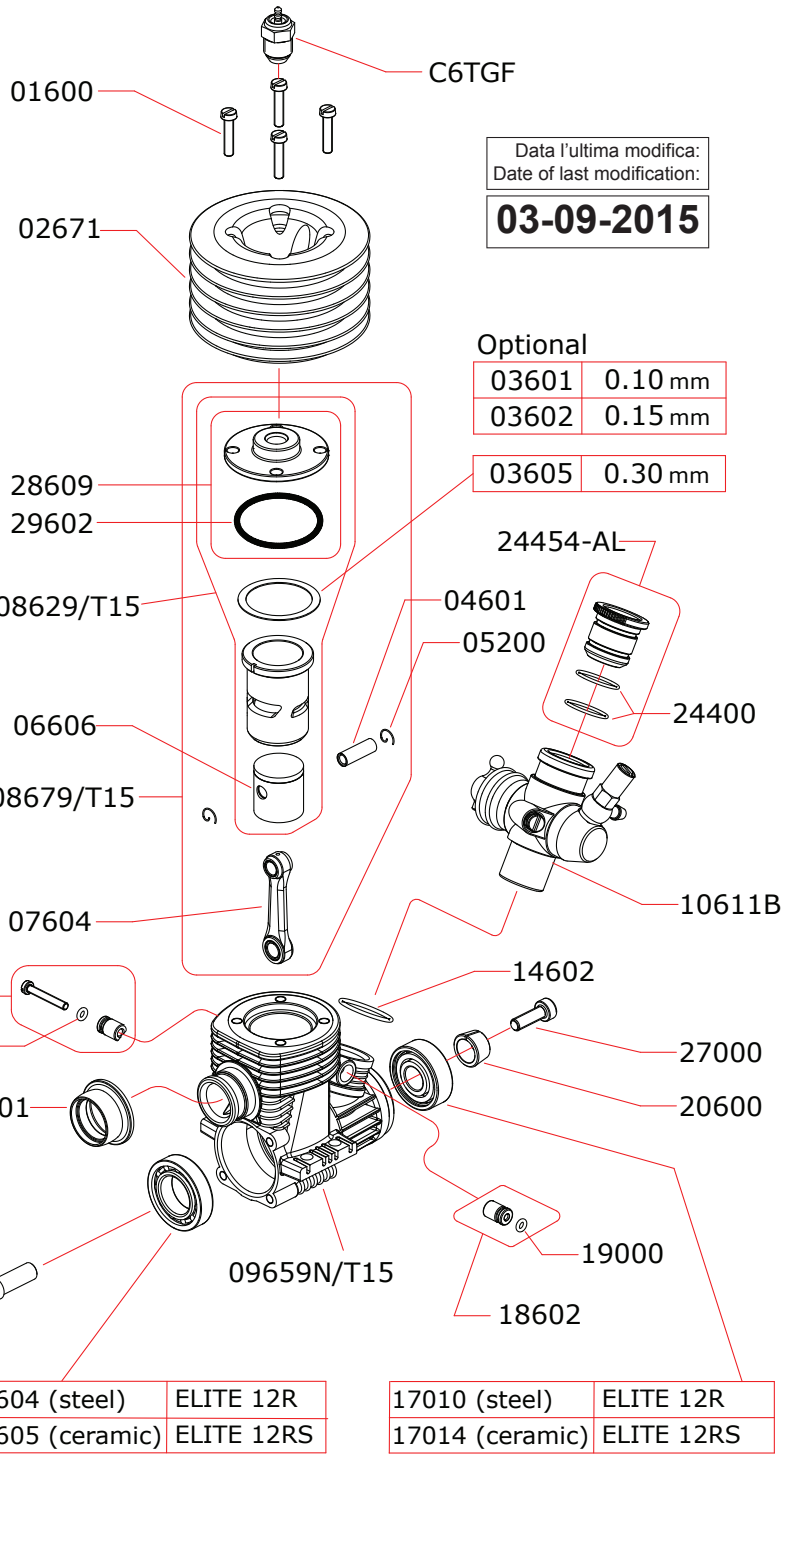

CARBURETTOR CODE: 10611B

CARBURETTOR CODE: 10638 (optional)

Data l'ultima modifica:
 Date of last modification:
03-09-2015

Optional

03601	0.10 mm
03602	0.15 mm
03605	0.30 mm

16604 (steel)	ELITE 12R
16605 (ceramic)	ELITE 12RS

17010 (steel)	ELITE 12R
17014 (ceramic)	ELITE 12RS

Pipes Recommended

	51606 (EFRA 2601)	With ring, 2 chambers
	51610 (EFRA 2630)	With ring, 2 chambers
	51611 (EFRA 3501)	With ring, 3 chambers

Manifolds Recommended

	41615	Short, conical, 2 rings
	41616	Medium, conical, 2 rings
	41617	Long, conical, 2 rings