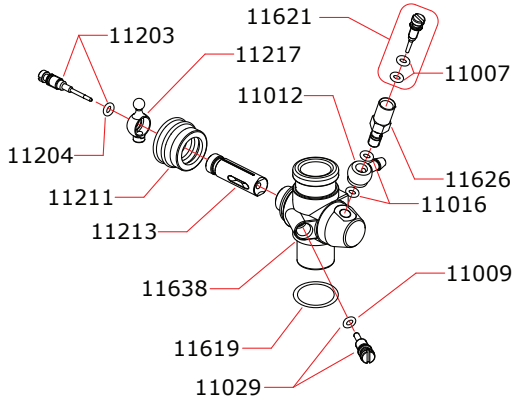

CARBURETTOR CODE: 10611B

CARBURETTOR CODE: 10638 (optional)

Data l'ultima modifica:
 Date of last modification:
03-09-2015

Optional

03601	0.10 mm
03602	0.15 mm
03605	0.30 mm

16604 (steel)	ELITE 12R
16605 (ceramic)	ELITE 12RS

17010 (steel)	ELITE 12R
17014 (ceramic)	ELITE 12RS

Pipes Recommended

	51606 (EFRA 2601)	With ring, 2 chambers
	51610 (EFRA 2630)	With ring, 2 chambers
	51611 (EFRA 3501)	With ring, 3 chambers

Manifolds Recommended

	41615	Short, conical, 2 rings
	41616	Medium, conical, 2 rings
	41617	Long, conical, 2 rings