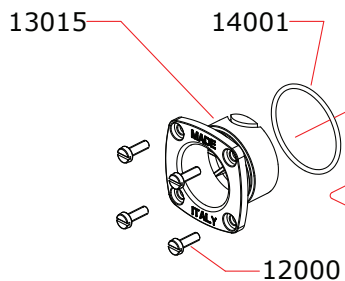

EXPLODED VIEW

FLASH .21-M FLASH .21-M/A

NOVAROSSİ WORLD S.r.l.

Via Europa, 20/A - 25040 Monticelli Brusati (BS) - ITALIA

web: www.novarossi.it | e-mail: info@novarossi.it

Tel. +39 030/6850316 | Fax: +39 030/6850314

I disegni sono puramente indicativi / Drawings are just indicative.

CARBURETTOR CODE: 75064

Optional	03002	0.15 mm
	03003	0.20 mm
	03004	0.25 mm

Data ultima modifica: **01-02-2018**
 Date of last modification:

16001 (steel)	Flash.21M/A
16007 (ceramic)	Flash.21M

Pipes Recommended

	50050	Silenced
	50054	Silenced, cooled

Manifolds Recommended

	40043	curved 15°, conical with cooling
	40045	curved 5°, conical with cooling
	40046	curved 5°, conical