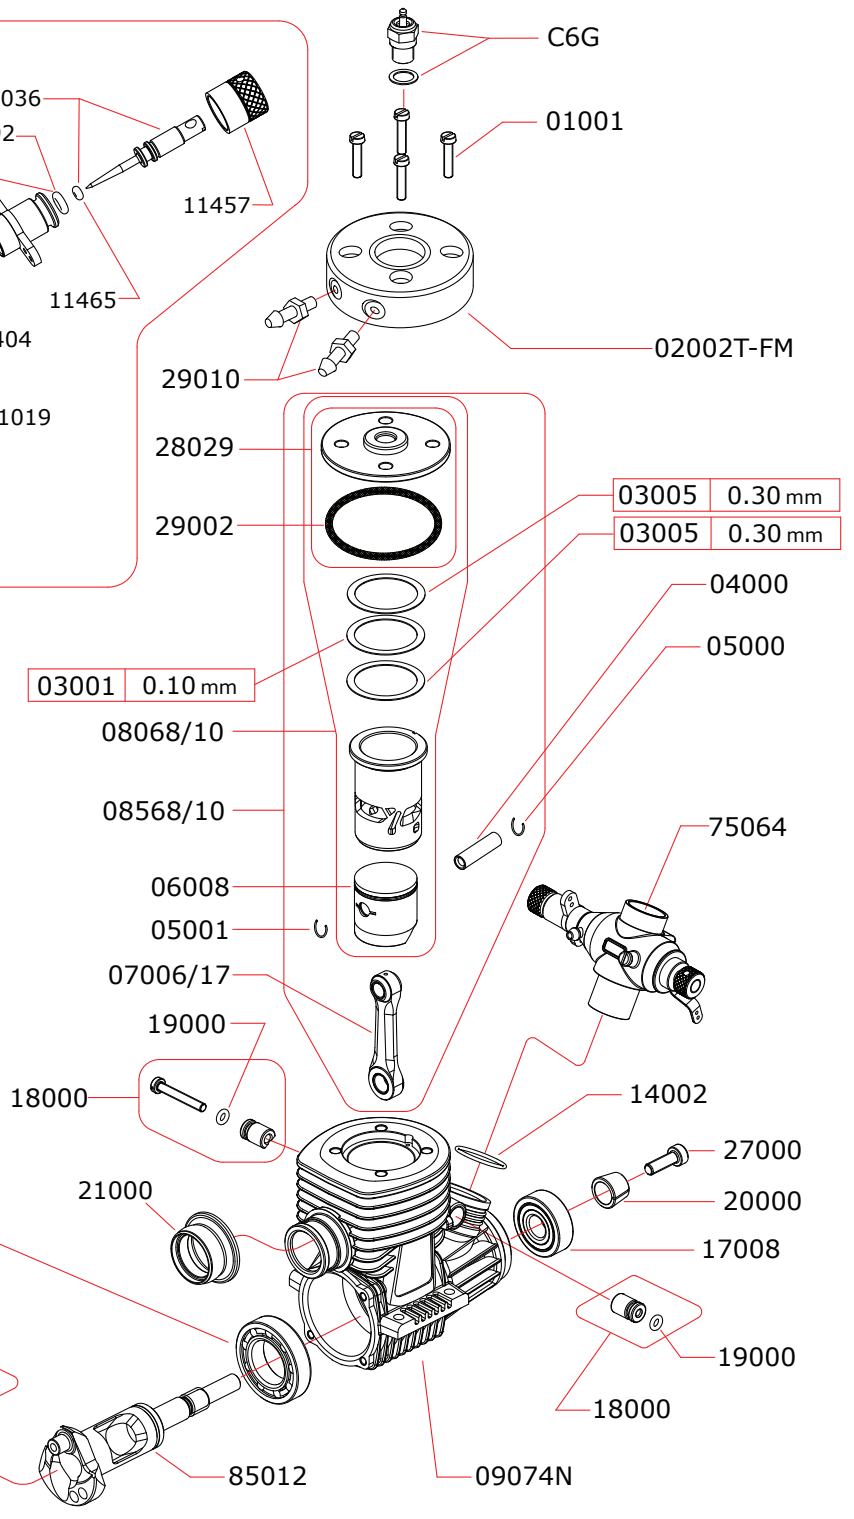

EXPLODED VIEW

FLASH .21-M FLASH .21-M/A

NOVAROSSİ WORLD S.r.l.

Via Europa, 20/A - 25040 Monticelli Brusati (BS) - ITALIA

web: www.novarossi.it | e-mail: info@novarossi.it

Tel. +39 030/6850316 | Fax: +39 030/6850314

I disegni sono puramente indicativi / Drawings are just indicative.

CARBURETTOR CODE: 75064

Optional	03002	0.15 mm
	03003	0.20 mm
	03004	0.25 mm

Data ultima modifica: **01-02-2018**
 Date of last modification:

16001 (steel)	Flash.21M/A
16007 (ceramic)	Flash.21M

Pipes Recommended

	50050	Silenced
	50054	Silenced, cooled

Manifolds Recommended

	40043	curved 15°, conical with cooling
	40045	curved 5°, conical with cooling
	40046	curved 5°, conical