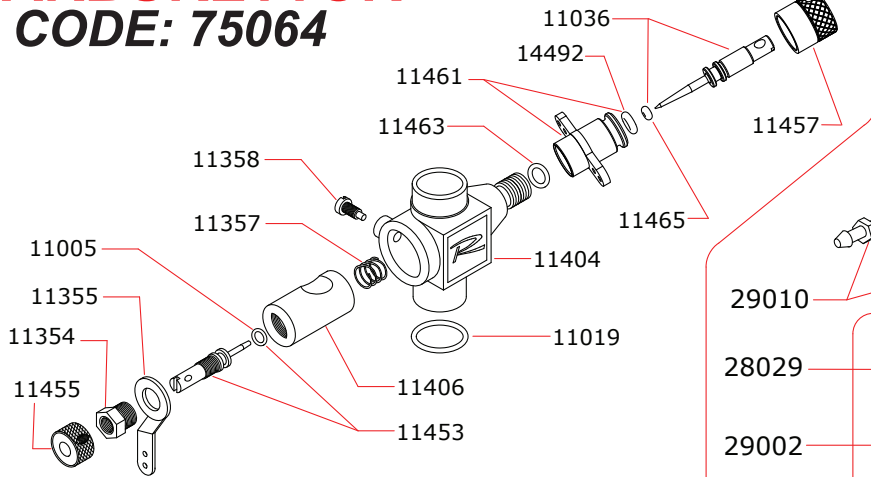

EXPLODED VIEW

FLASH .21-M FLASH .21-M/A

NOVAROSSİ WORLD S.r.l.

Via Europa, 20/A - 25040 Monticelli Brusati (BS) - ITALIA

web: www.novarossi.it | e-mail: info@novarossi.it

Tel. +39 030/6850316 | Fax: +39 030/6850314

I disegni sono puramente indicativi / Drawings are just indicative.

CARBURETTOR CODE: 75064

Optional	03002	0.15 mm
	03003	0.20 mm
	03004	0.25 mm

Data ultima modifica: **01-02-2018**
 Date of last modification:

16001 (steel)	Flash.21M/A
16007 (ceramic)	Flash.21M

Pipes Recommended

	50050	Silenced
	50054	Silenced, cooled

Manifolds Recommended

	40043	curved 15°, conical with cooling
	40045	curved 5°, conical with cooling
	40046	curved 5°, conical