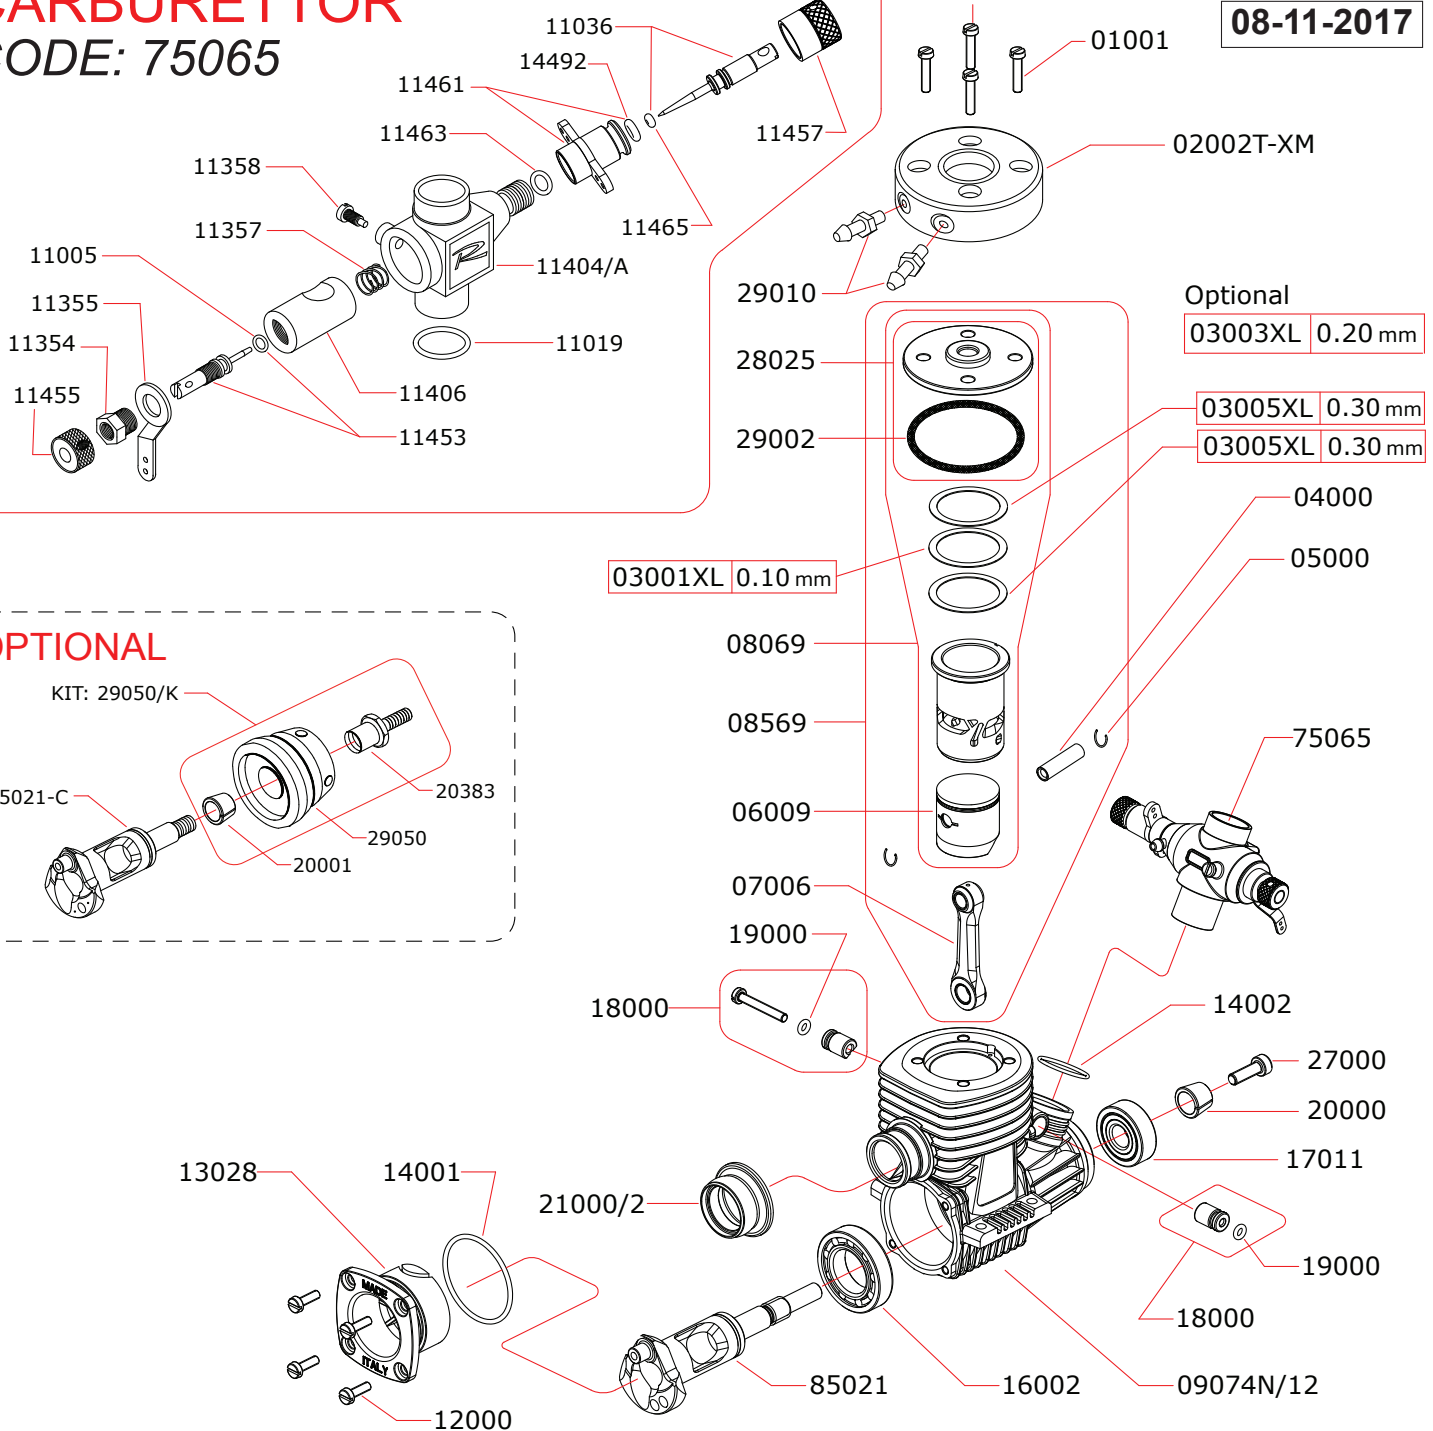

CARBURETTOR

CODE: 75065

Data ultima modifica:
 Date of last modification:

08-11-2017

OPTIONAL

Pipes Recommended

	50050	Silenced
	50054	Silenced, cooled

Manifolds Recommended

	40043	curved 15°, conical with cooling
	40045	curved 5°, conical with cooling
	40046	curved 5°, conical