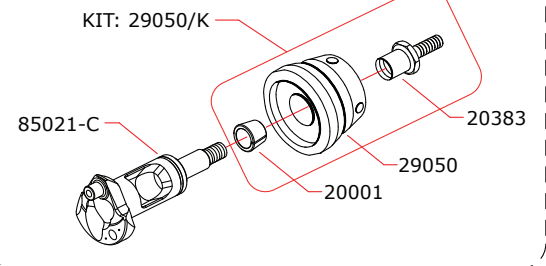

CARBURETTOR

CODE: 75065

Data ultima modifica:
 Date of last modification:

08-11-2017

OPTIONAL

Pipes Recommended

	50050	Silenced
	50054	Silenced, cooled

Manifolds Recommended

	40043	curved 15°, conical with cooling
	40045	curved 5°, conical with cooling
	40046	curved 5°, conical