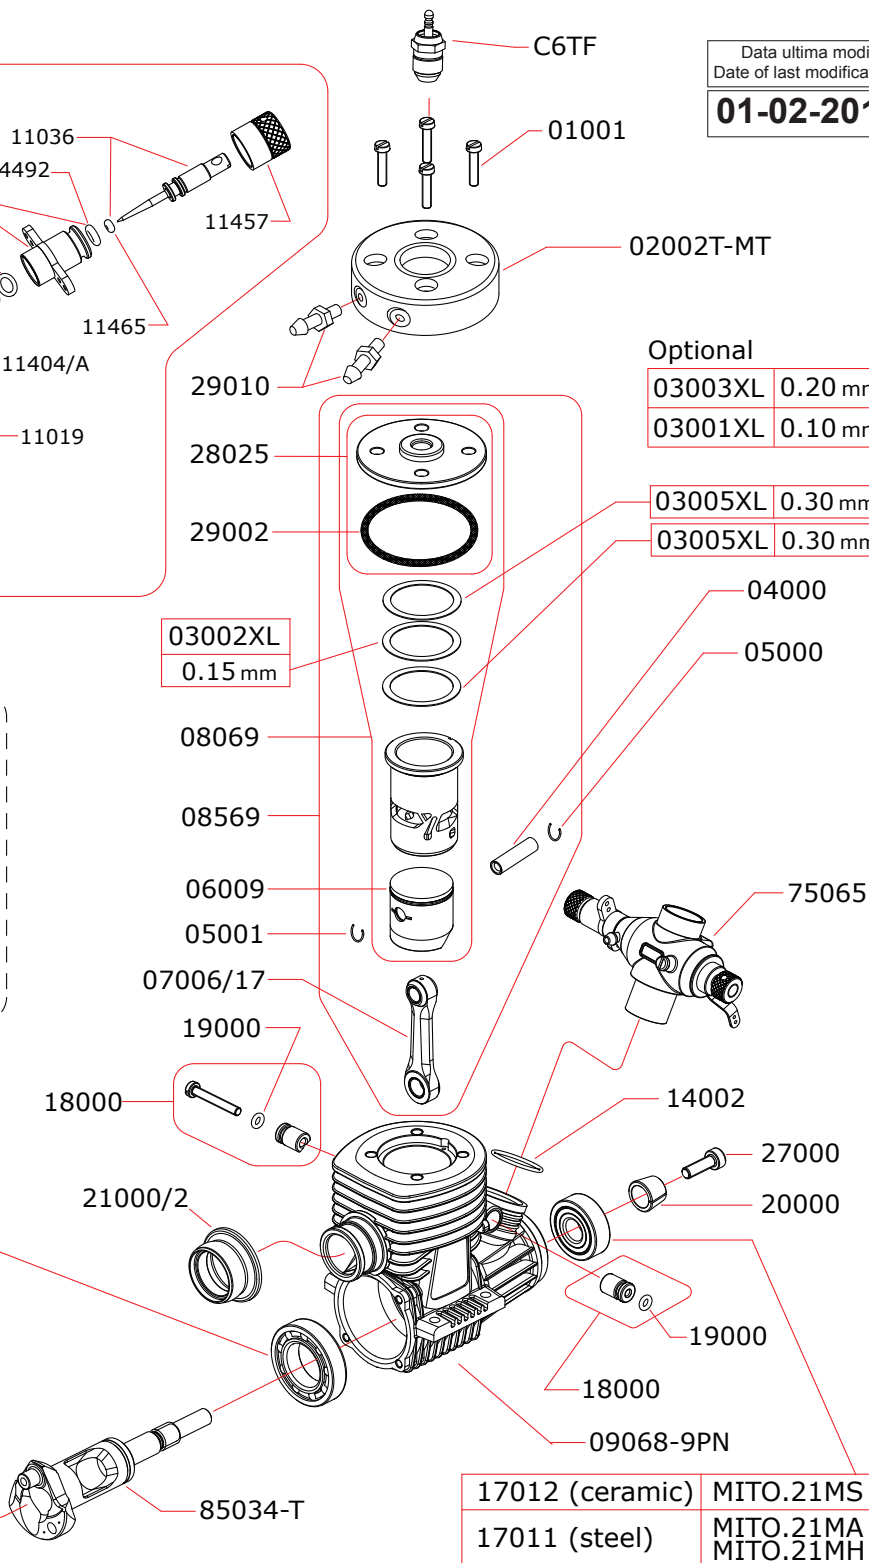

EXPLODED VIEW

MITO.21MS
MITO.21MH
MITO.21MA

NOVAROSSO WORLD S.r.l.

Via Europa, 20/A - 25040 Monticelli Brusati (BS) - ITALIA

web: www.novarossi.it | e-mail: info@novarossi.it

Tel. +39 030/6850316 | Fax: +39 030/6850314

I disegni sono puramente indicativi / Drawings are just indicative.

CARBURETTOR CODE: 75065

OPTIONAL

KIT: 29050/K

16001 (steel)	MITO.21MA
16007 (ceramic)	MITO.21MS MITO.21MH

Data ultima modifica:
 Date of last modification:

01-02-2018

Pipes Recommended

	50050	Silenced
	50054	Silenced, cooled

Manifolds Recommended

	40043	curved 15°, conical with cooling
	40045	curved 5°, conical with cooling
	40046	curved 5°, conical