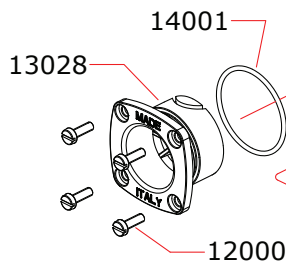

I disegni sono puramente indicativi / Drawings are just indicative.

CARBURETTOR CODE: 75065

OPTIONAL

KIT: 29050/K

16001 (steel)	MITO.21MA
16007 (ceramic)	MITO.21MS MITO.21MH

Data ultima modifica:
 Date of last modification:

01-02-2018

Pipes Recommended

	50050	Silenced
	50054	Silenced, cooled

Manifolds Recommended

	40043	curved 15°, conical with cooling
	40045	curved 5°, conical with cooling
	40046	curved 5°, conical