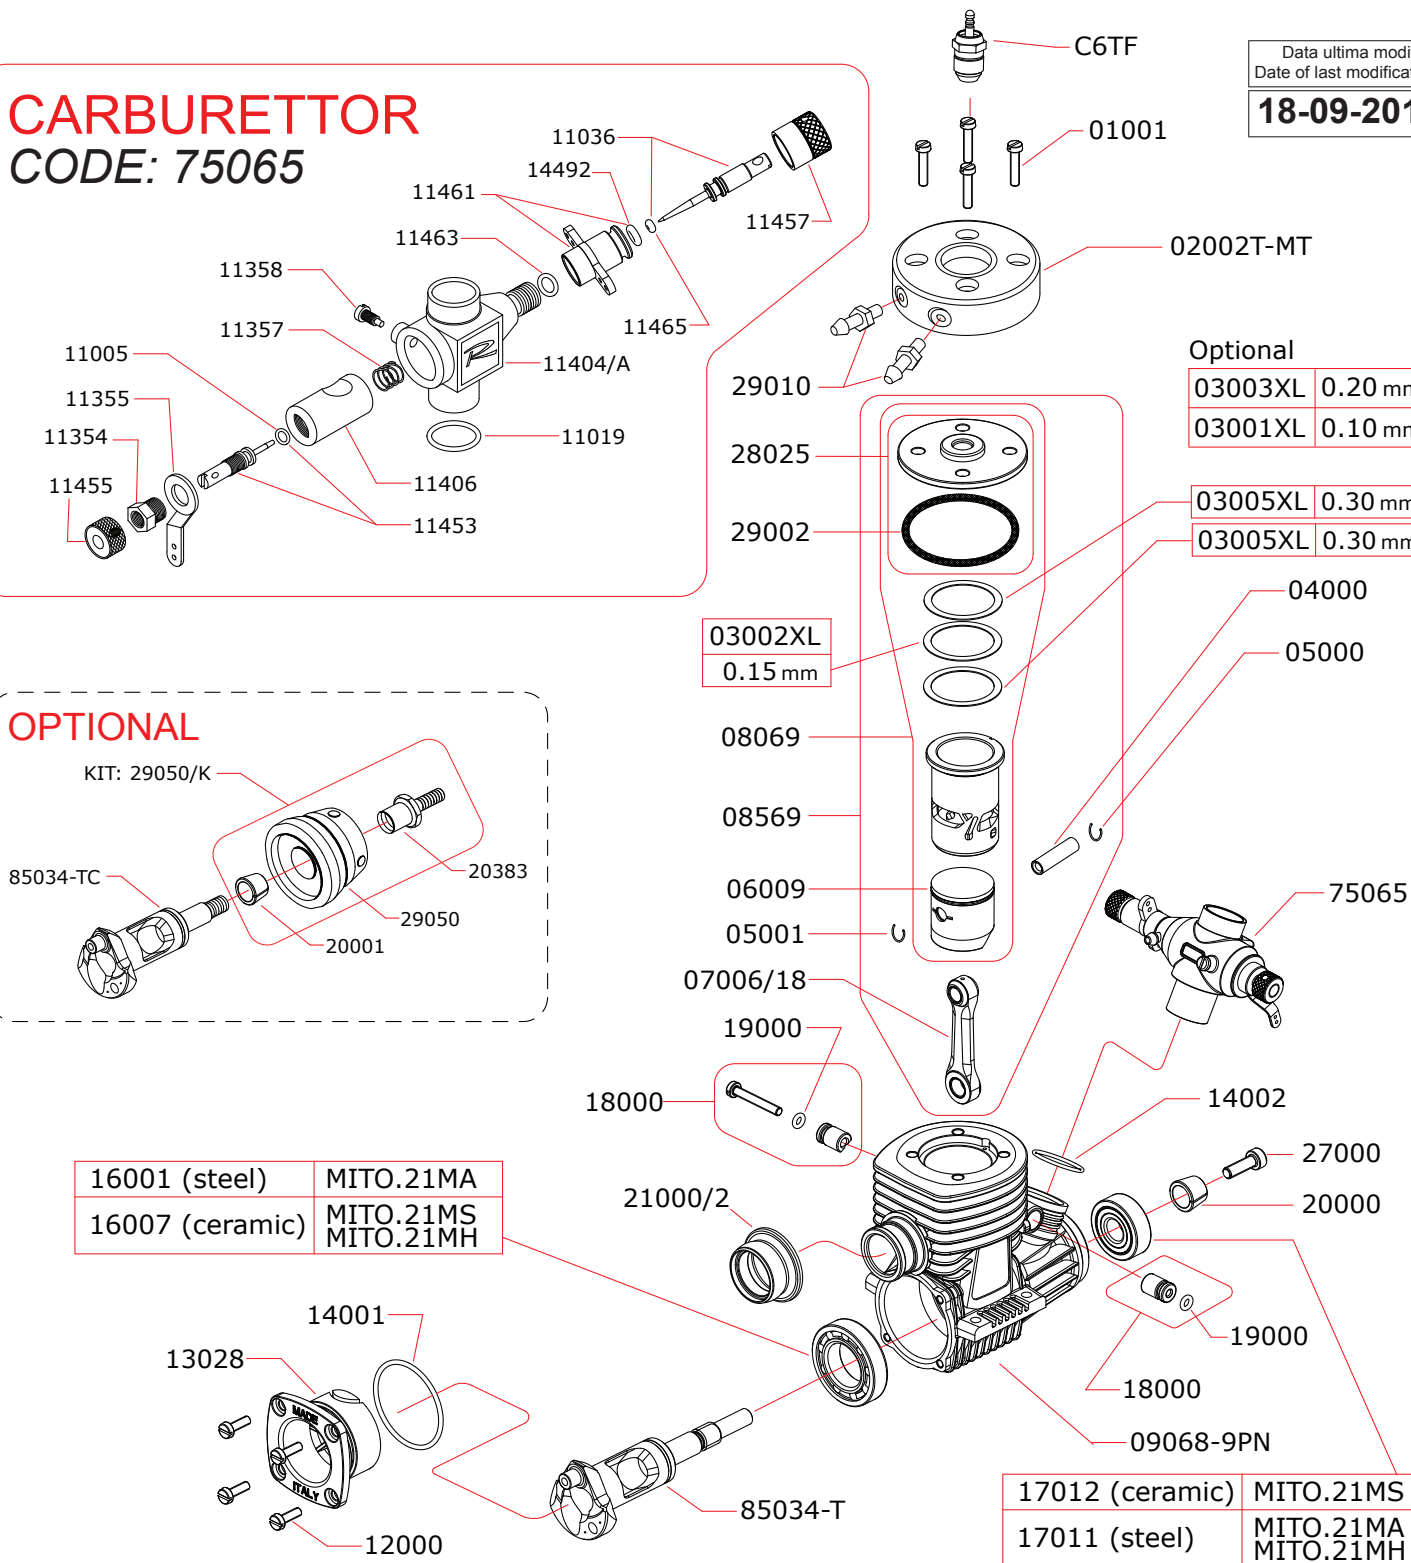

CARBURETTOR CODE: 75065

OPTIONAL

Data ultima modifica:
 Date of last modification:
18-09-2018

16001 (steel)	MITO.21MA
16007 (ceramic)	MITO.21MS MITO.21MH

Pipes Recommended

	50050	Silenced
	50054	Silenced, cooled

Manifolds Recommended

	40043	curved 15°, conical with cooling
	40045	curved 5°, conical with cooling
	40046	curved 5°, conical

17012 (ceramic)	MITO.21MS
17011 (steel)	MITO.21MA MITO.21MH