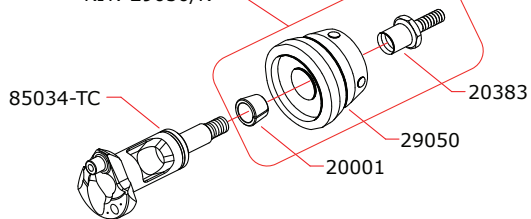

I disegni sono puramente indicativi / Drawings are just indicative.

CARBURETTOR CODE: 75065

OPTIONAL

KIT: 29050/K

16001 (steel)	MITO.21MA
16007 (ceramic)	MITO.21MS MITO.21MH

Data ultima modifica:
 Date of last modification:

01-02-2018

Pipes Recommended

	50050	Silenced
	50054	Silenced, cooled

Manifolds Recommended

	40043	curved 15°, conical with cooling
	40045	curved 5°, conical with cooling
	40046	curved 5°, conical