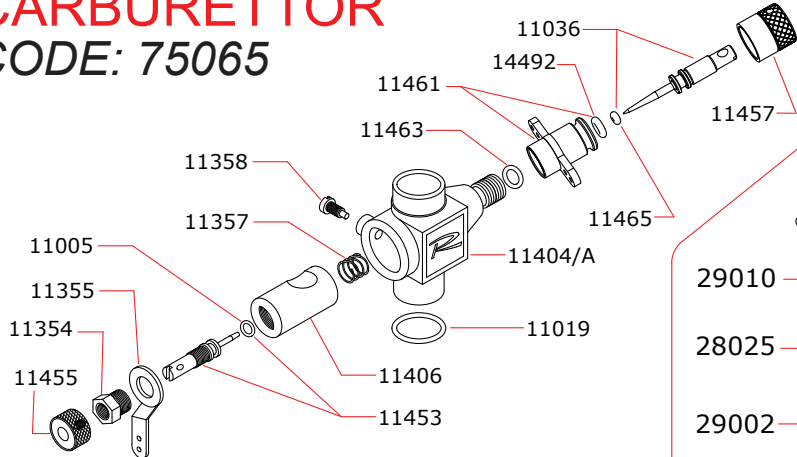

EXPLODED VIEW

MITO.21MS
MITO.21MH
MITO.21MA

NOVAROSSO WORLD S.r.l.

Via Europa, 20/A - 25040 Monticelli Brusati (BS) - ITALIA

web: www.novarossi.it | e-mail: info@novarossi.it

Tel. +39 030/6850316 | Fax: +39 030/6850314

I disegni sono puramente indicativi / Drawings are just indicative.

CARBURETTOR CODE: 75065

OPTIONAL

KIT: 29050/K

16001 (steel)	MITO.21MA
16007 (ceramic)	MITO.21MS MITO.21MH

Data ultima modifica:
 Date of last modification:

01-02-2018

Pipes Recommended

	50050	Silenced
	50054	Silenced, cooled

Manifolds Recommended

	40043	curved 15°, conical with cooling
	40045	curved 5°, conical with cooling
	40046	curved 5°, conical