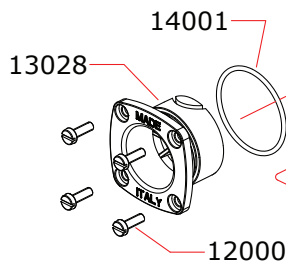

CARBURETTOR CODE: 75065

OPTIONAL

Data ultima modifica:
 Date of last modification:
18-09-2018

16001 (steel)	MITO.21MA
16007 (ceramic)	MITO.21MS MITO.21MH

Pipes Recommended

	50050	Silenced
	50054	Silenced, cooled

Manifolds Recommended

	40043	curved 15°, conical with cooling
	40045	curved 5°, conical with cooling
	40046	curved 5°, conical

17012 (ceramic)	MITO.21MS
17011 (steel)	MITO.21MA MITO.21MH