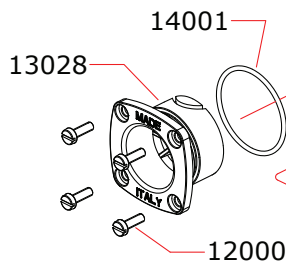

I disegni sono puramente indicativi / Drawings are just indicative.

CARBURETTOR CODE: 75065

OPTIONAL

KIT: 29050/K

16009 (steel)	MITO.21MA
16006 (ceramic)	MITO.21MS MITO.21MH

Data ultima modifica:
 Date of last modification:

21-10-2015

Optional

03003XL	0.20 mm
03001XL	0.10 mm

03005XL	0.30 mm
03005XL	0.30 mm

17012 (ceramic)	MITO.21MS
17011 (steel)	MITO.21MA MITO.21MH

Pipes Recommended

	50050	Silenced
	50054	Silenced, cooled

Manifolds Recommended