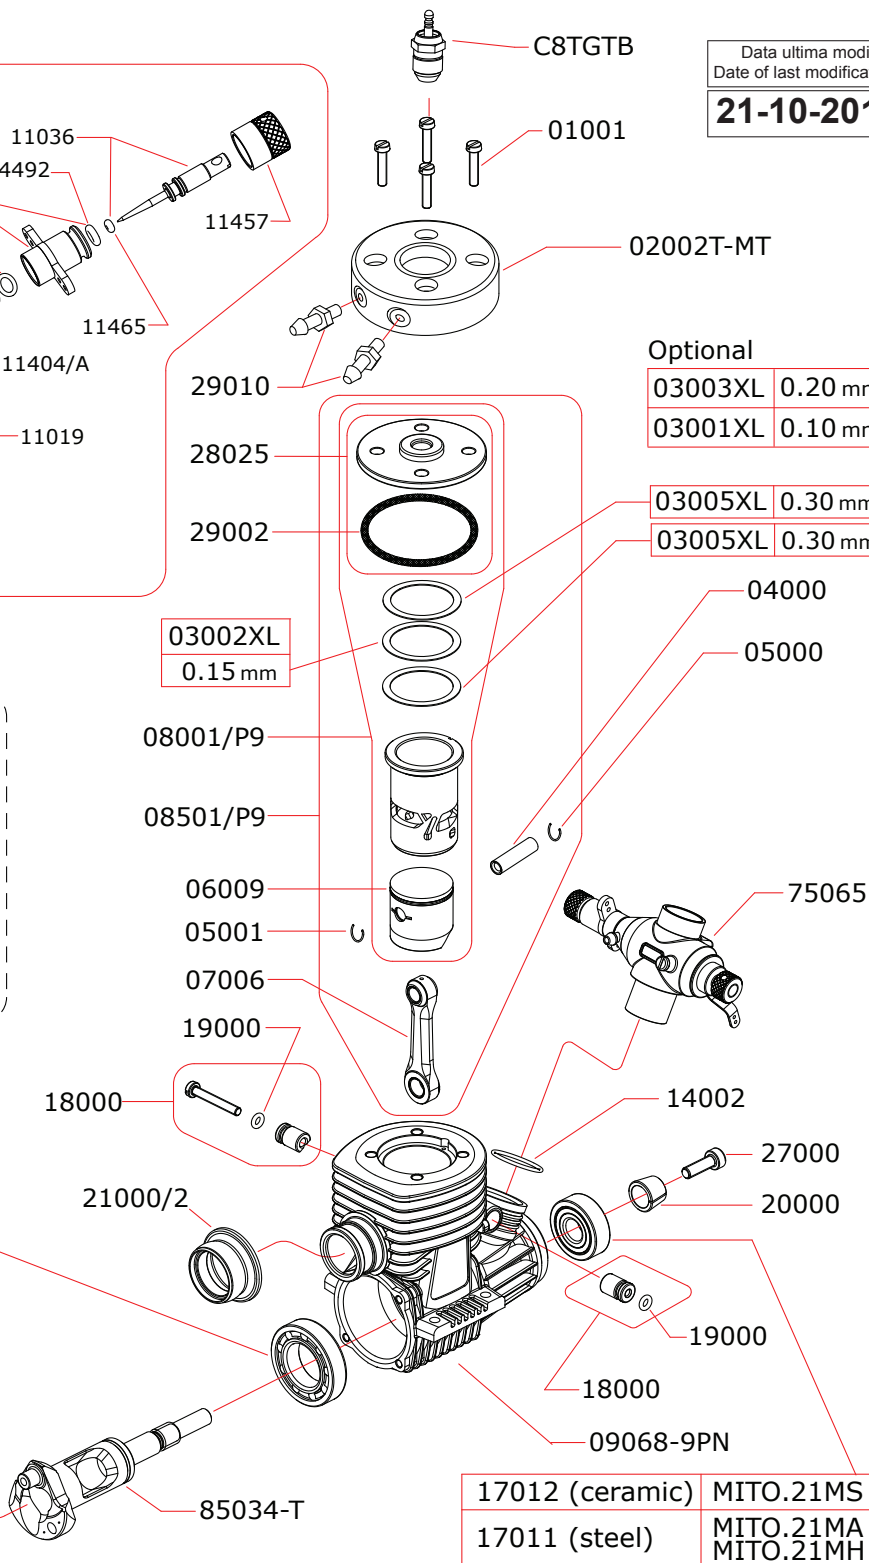

EXPLODED VIEW

MITO.21MS
MITO.21MH
MITO.21MA

NOVAROSSO WORLD S.r.l.

Via Europa, 20/A - 25040 Monticelli Brusati (BS) - ITALIA

web: www.novarossi.it | e-mail: info@novarossi.it

Tel. +39 030/6850316 | Fax: +39 030/6850314

I disegni sono puramente indicativi / Drawings are just indicative.

CARBURETTOR CODE: 75065

OPTIONAL

KIT: 29050/K

16009 (steel)	MITO.21MA
16006 (ceramic)	MITO.21MS MITO.21MH

Data ultima modifica:
 Date of last modification:

21-10-2015

Optional

03003XL	0.20 mm
03001XL	0.10 mm

03005XL	0.30 mm
03005XL	0.30 mm

17012 (ceramic)	MITO.21MS
17011 (steel)	MITO.21MA MITO.21MH

Pipes Recommended

	50050	Silenced
	50054	Silenced, cooled

Manifolds Recommended

	40043	curved 15°, conical with cooling
	40045	curved 5°, conical with cooling
	40046	curved 5°, conical