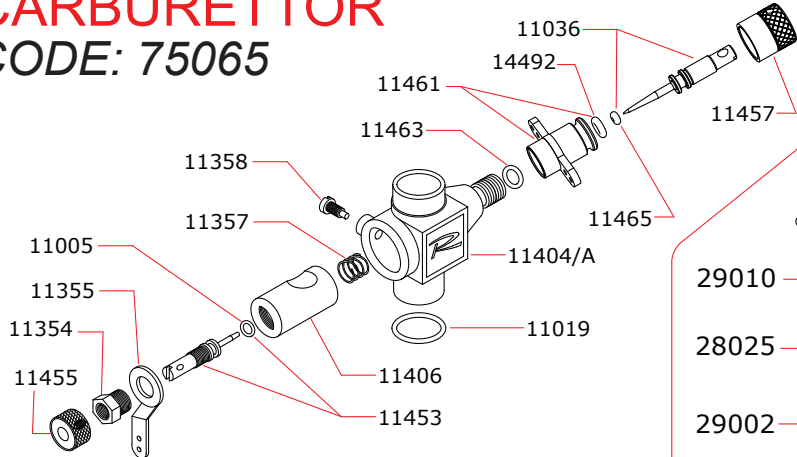

CARBURETTOR CODE: 75065

OPTIONAL

Data ultima modifica:
 Date of last modification:
18-09-2018

16001 (steel)	MITO.21MA
16007 (ceramic)	MITO.21MS MITO.21MH

Pipes Recommended

	50050	Silenced
	50054	Silenced, cooled

Manifolds Recommended

	40043	curved 15°, conical with cooling
	40045	curved 5°, conical with cooling
	40046	curved 5°, conical

17012 (ceramic)	MITO.21MS
17011 (steel)	MITO.21MA MITO.21MH