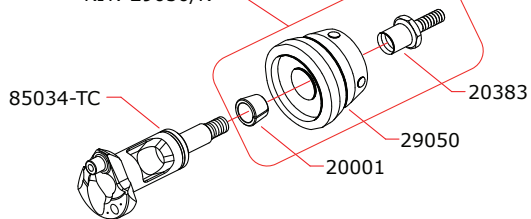

I disegni sono puramente indicativi / Drawings are just indicative.

CARBURETTOR CODE: 75065

OPTIONAL

KIT: 29050/K

16009 (steel)	MITO.21MA
16006 (ceramic)	MITO.21MS MITO.21MH

Data ultima modifica:
 Date of last modification:

21-10-2015

Optional

03003XL	0.20 mm
03001XL	0.10 mm

03005XL	0.30 mm
03005XL	0.30 mm

17012 (ceramic)	MITO.21MS
17011 (steel)	MITO.21MA MITO.21MH

Pipes Recommended

	50050	Silenced
	50054	Silenced, cooled

Manifolds Recommended