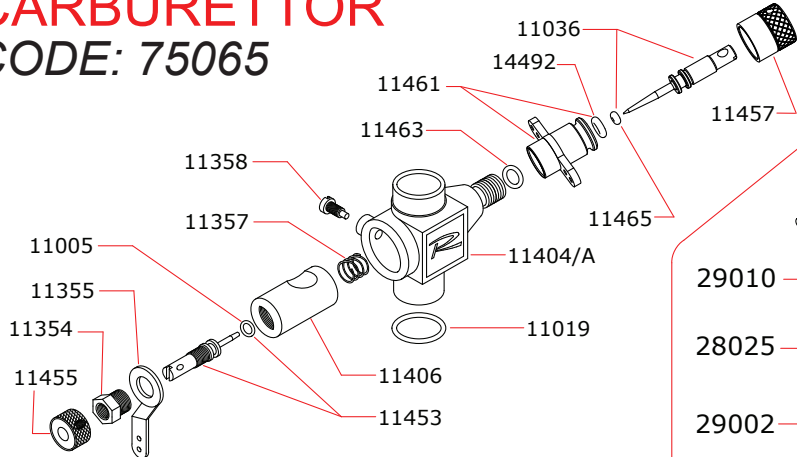

EXPLODED VIEW

MITO.21MS
MITO.21MH
MITO.21MA

NOVAROSSO WORLD S.r.l.

Via Europa, 20/A - 25040 Monticelli Brusati (BS) - ITALIA

web: www.novarossi.it | e-mail: info@novarossi.it

Tel. +39 030/6850316 | Fax: +39 030/6850314

I disegni sono puramente indicativi / Drawings are just indicative.

CARBURETTOR CODE: 75065

OPTIONAL

KIT: 29050/K

16009 (steel)	MITO.21MA
16006 (ceramic)	MITO.21MS MITO.21MH

Data ultima modifica:
 Date of last modification:

21-10-2015

Optional

03003XL	0.20 mm
03001XL	0.10 mm

03005XL	0.30 mm
03005XL	0.30 mm

17012 (ceramic)	MITO.21MS
17011 (steel)	MITO.21MA MITO.21MH

Pipes Recommended

	50050	Silenced
	50054	Silenced, cooled

Manifolds Recommended