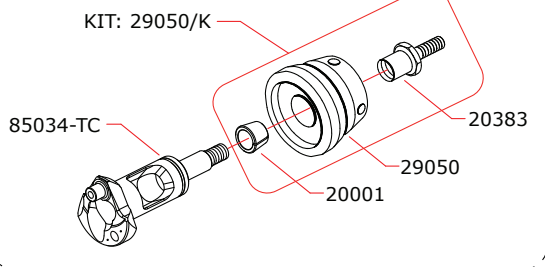

CARBURETTOR CODE: 75065

OPTIONAL

Data ultima modifica:
 Date of last modification:
18-09-2018

16001 (steel)	MITO.21MA
16007 (ceramic)	MITO.21MS MITO.21MH

Pipes Recommended

	50050	Silenced
	50054	Silenced, cooled

Manifolds Recommended

	40043	curved 15°, conical with cooling
	40045	curved 5°, conical with cooling
	40046	curved 5°, conical

17012 (ceramic)	MITO.21MS
17011 (steel)	MITO.21MA MITO.21MH